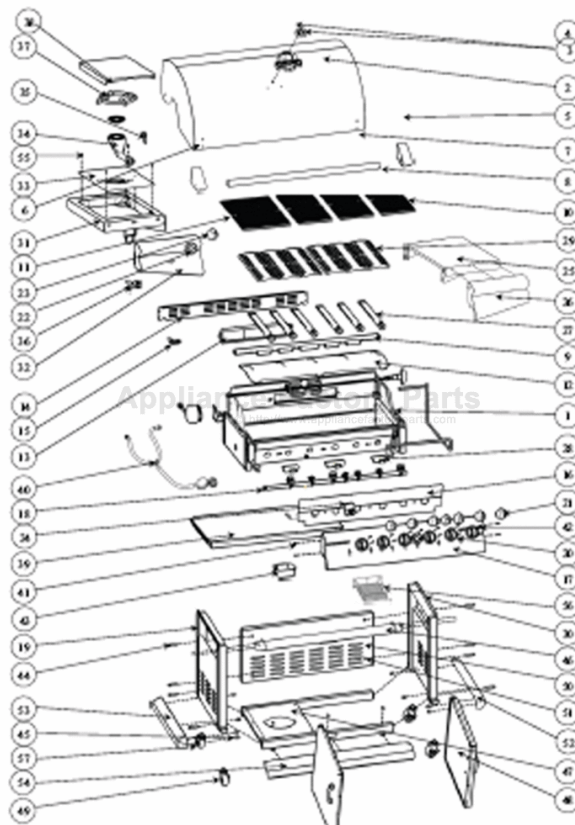

This Owner's Manual is provided and hosted by [Appliance Factory Parts](#).

GrillPro 268744 Owner's Manual

[Shop genuine replacement parts for GrillPro 268744](#)

[Find Your GrillPro Grill Parts - Select From 131 Models](#)

----- Manual continues below -----

E-Z BILT BARBECUES

ASSEMBLY MANUAL & PARTS LIST

MANUEL DE MONTAGE & LISTE DE PIÈCES

266964
266974

268524
268564
268964
268544
268584
268744
268784

269744
269784
269984

RETAIN FOR FUTURE REFERENCE

1	(4) 
----------	--

2

3

4

(3) 

5

(4) 

6