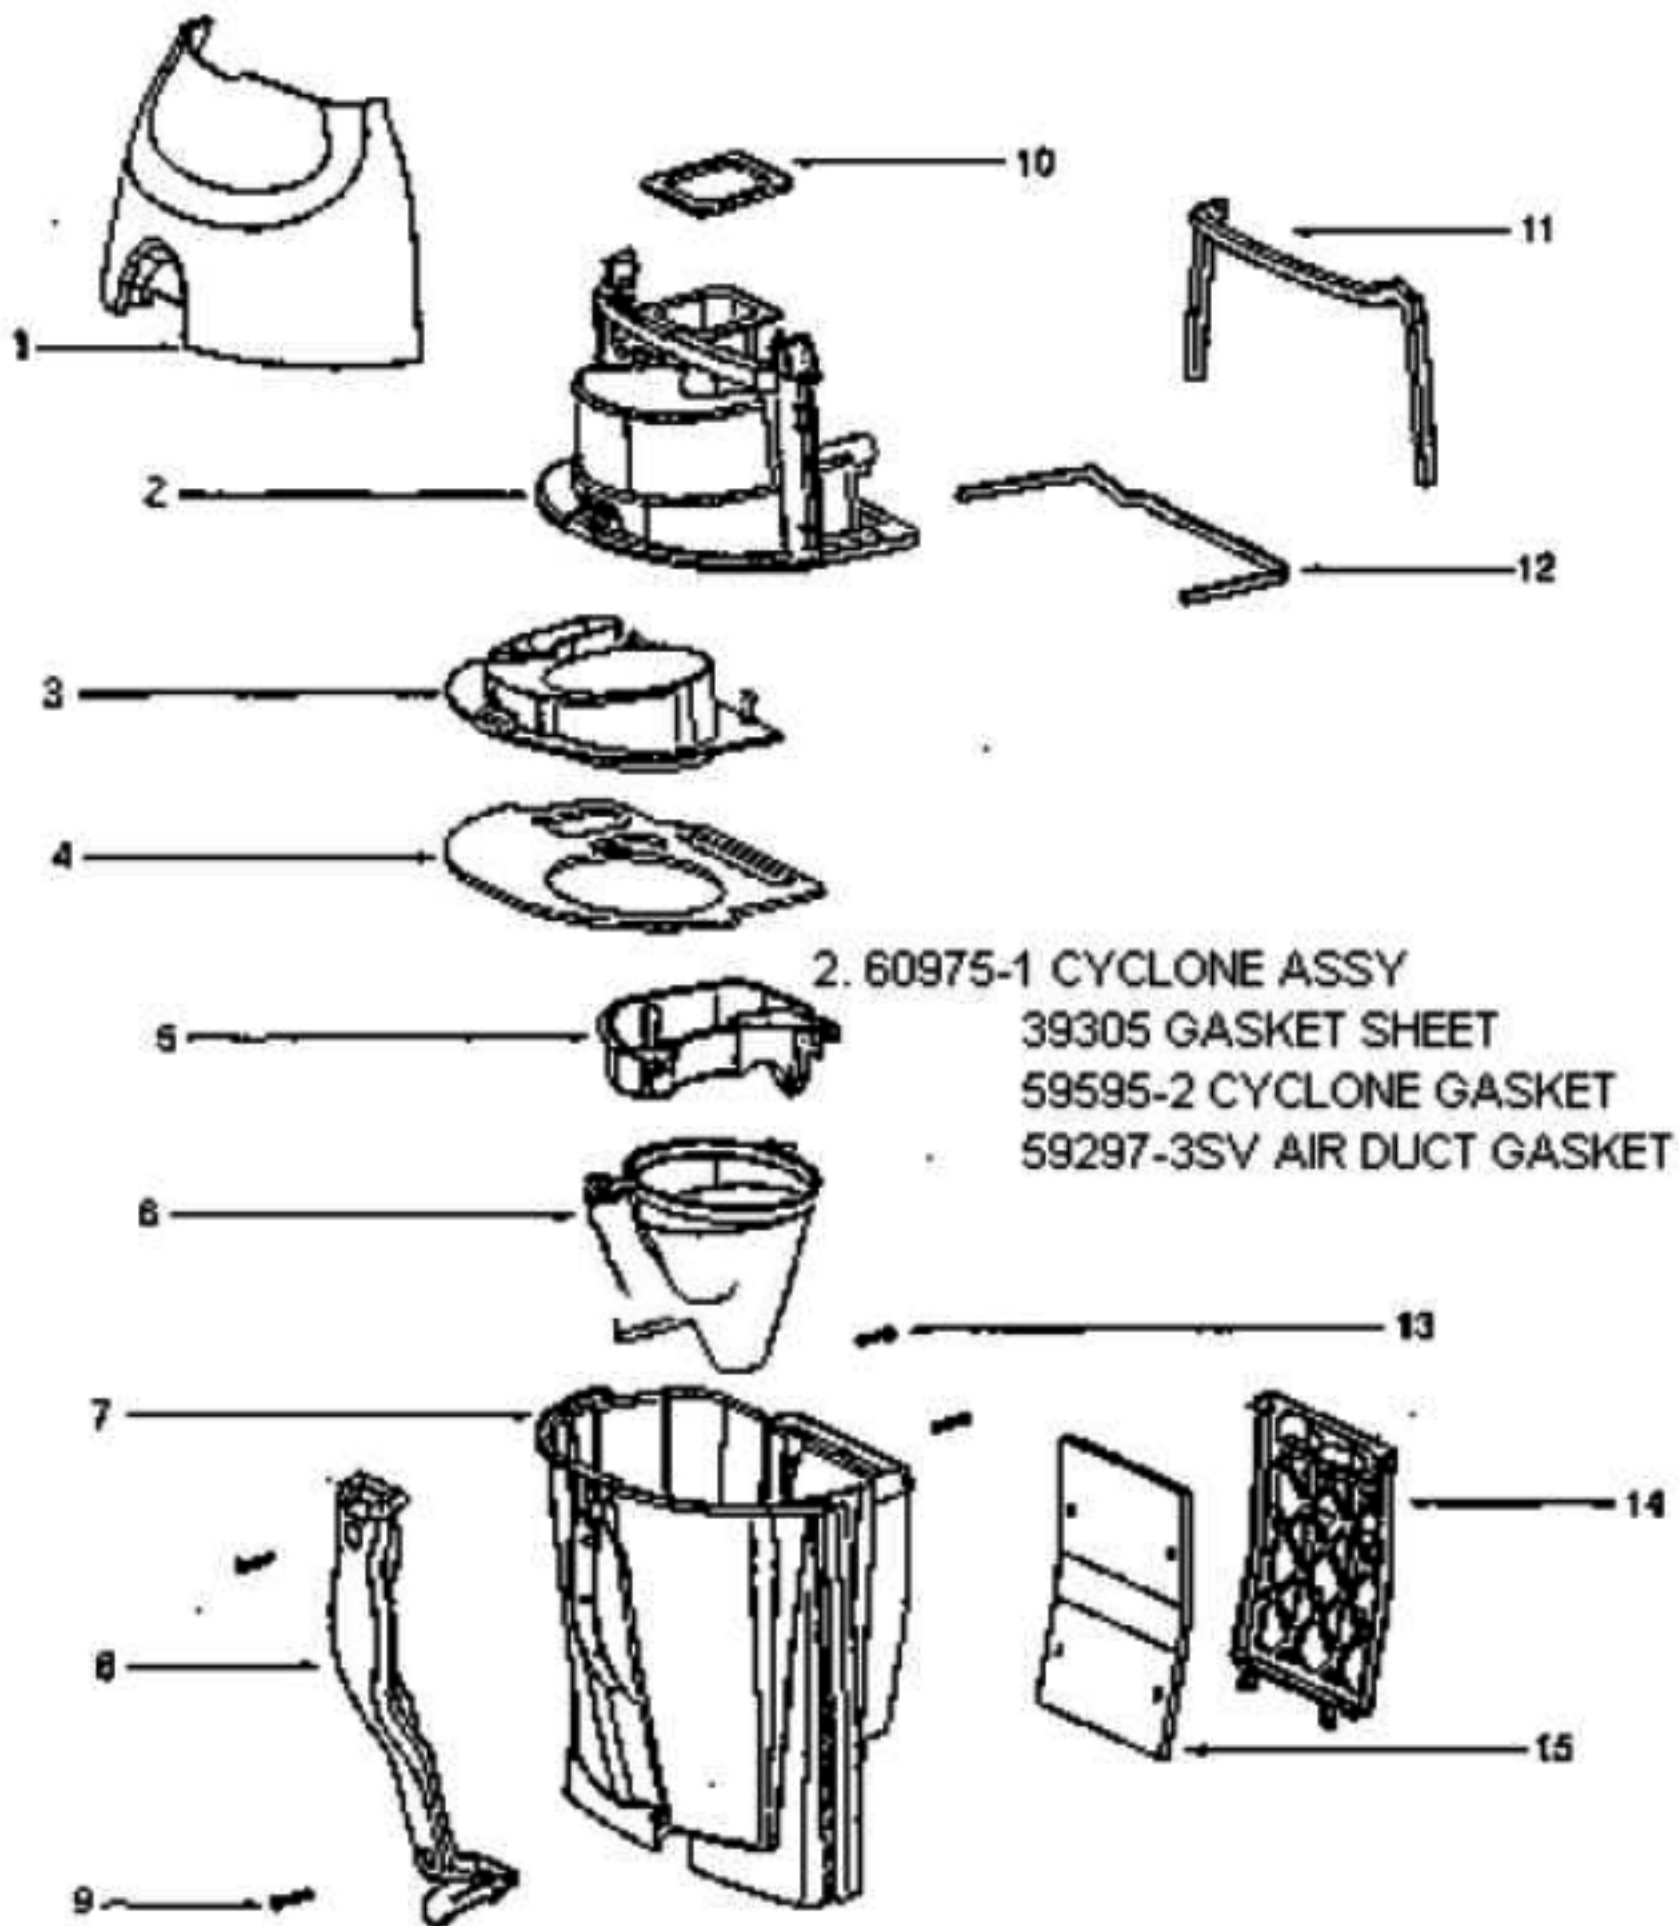

2. 60975-1 CYCLONE ASSY

39305 GASKET SHEET

59595-2 CYCLONE GASKET

59297-3SV AIR DUCT GASKET

7. 60976-4 CYCLONIC CASSETTE ASSY

28099B-333N FILTER SCREEN

02311A-333N CYCLONE FUNNEL

28131-288N DIRT CUP GRIP

53197-1 SCREW

28114-119N FILTER FRAME

60696 FILTER

NOT ILLUSTRATED
59852-1 CYCLONE GASKET