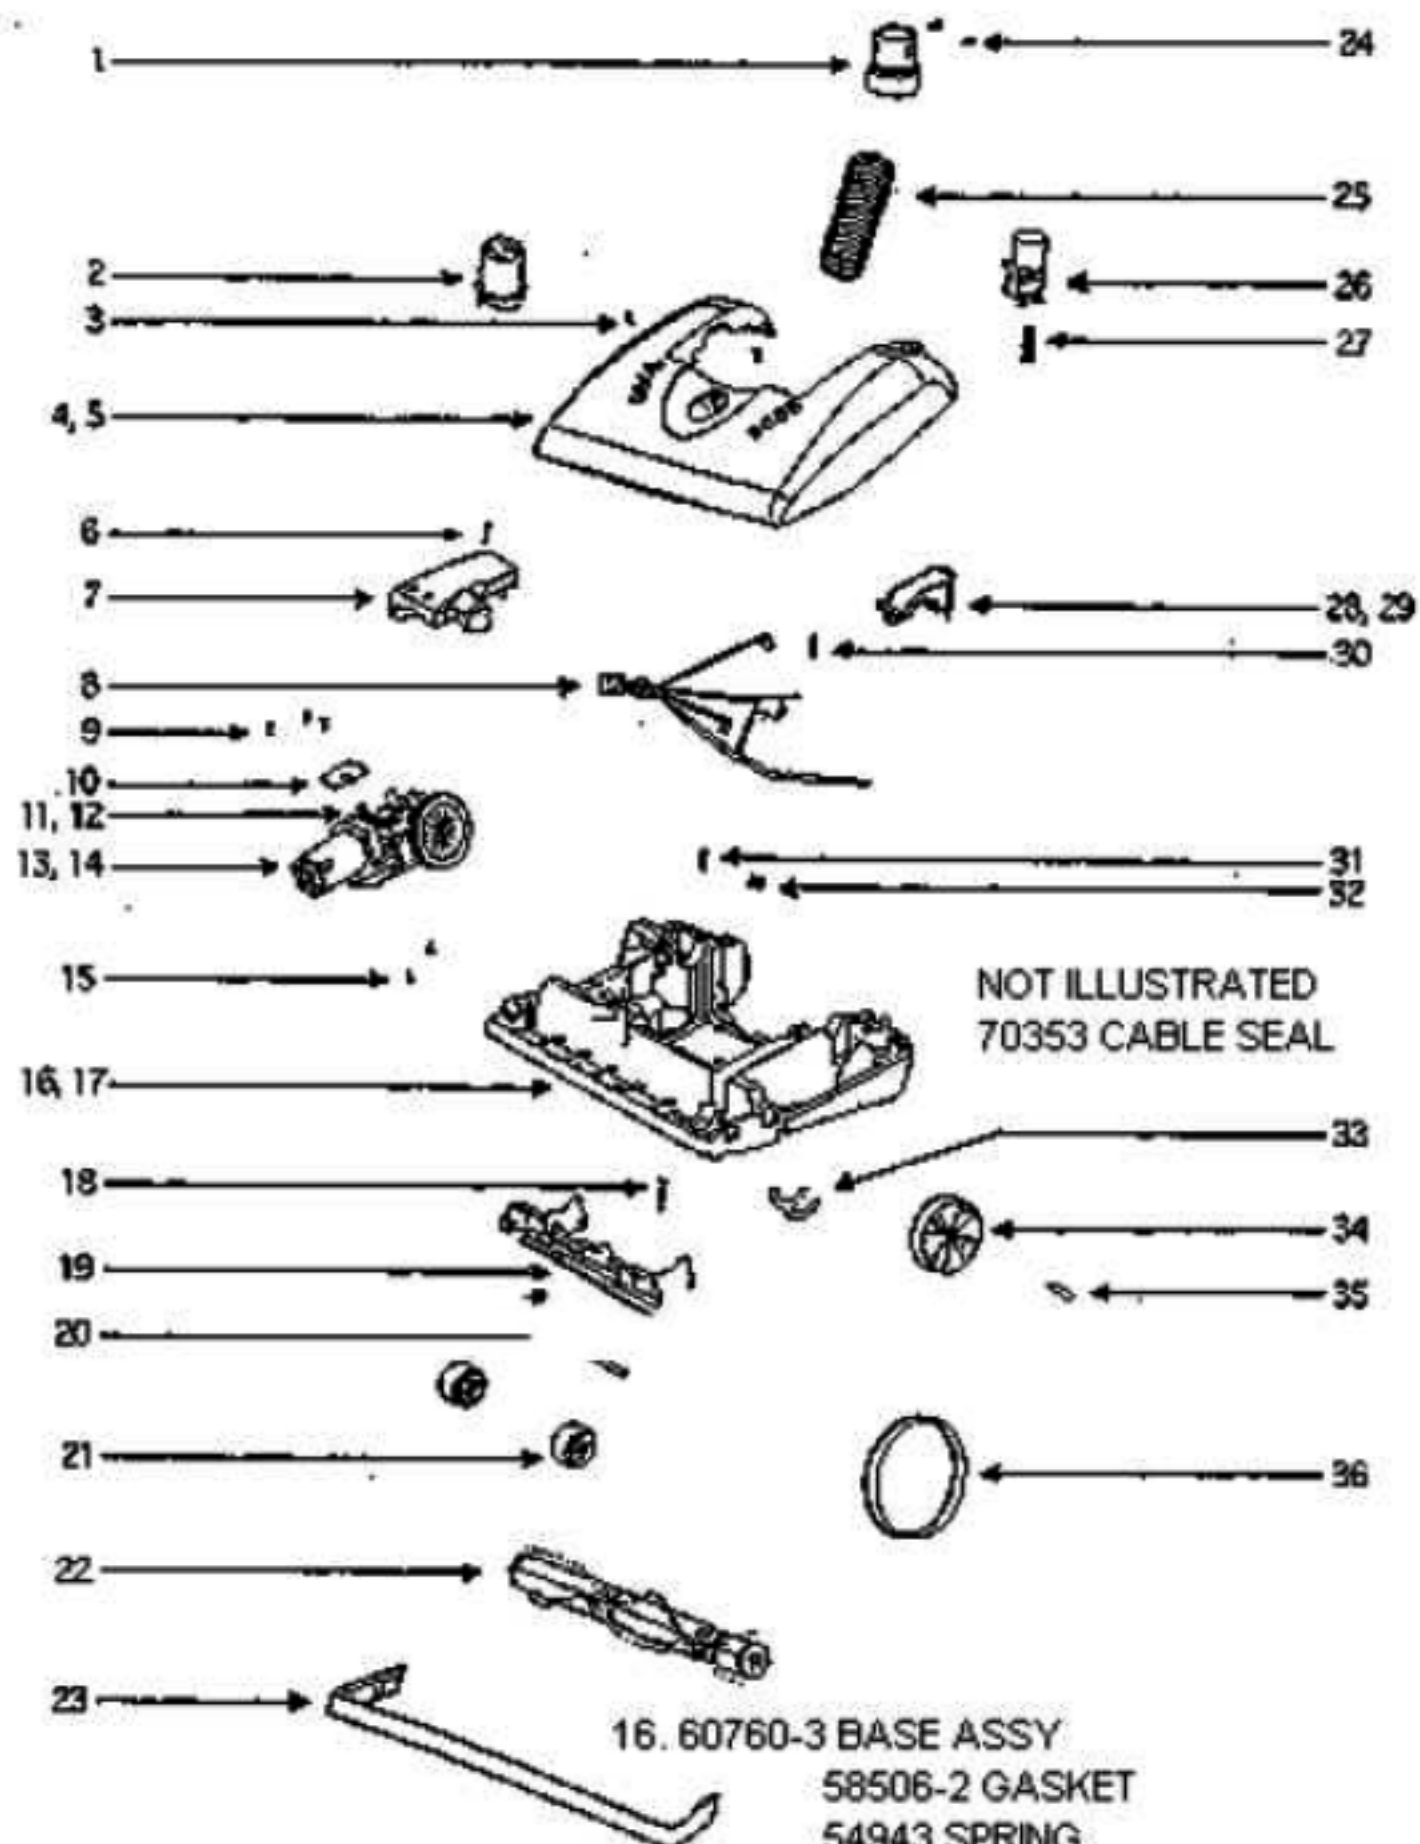

53197-1 SCREW

28114-119N FILTER FRAME

60696 FILTER

NOT ILLUSTRATED
59852-1 CYCLONE GASKET

PARTS3 - 5194ATS

Ref #	Part	Description	Comments	Qty
1	02311A-333N	FUNNEL - CYCLONE (02311-333N		
2	28099B-333N	FILTER - SCREEN		
3	28114-119N	FRAME - FILTER		
4	28131-288N	GRIP - DIRT CUP		
5	39305	CYCLONE GASKET SET (SP)		
6	53197-1	SCREWS-PKG 10 (55372-1		
7	59297-3SV	GASKET - AIR DUCT		
8	59595-2	GASKET - CYCLONE		
9	59852-1	CYCLONE GASKET		
10	60696	FILTER PACKAGE		
11	60975-1	CYCLONE ASSEMBLY - CARTON		
12	60976-4	CYCLONIC CASSETTE ASSY		
13	60981-5	CYCLONE CVR & GRPHCS ASSY		