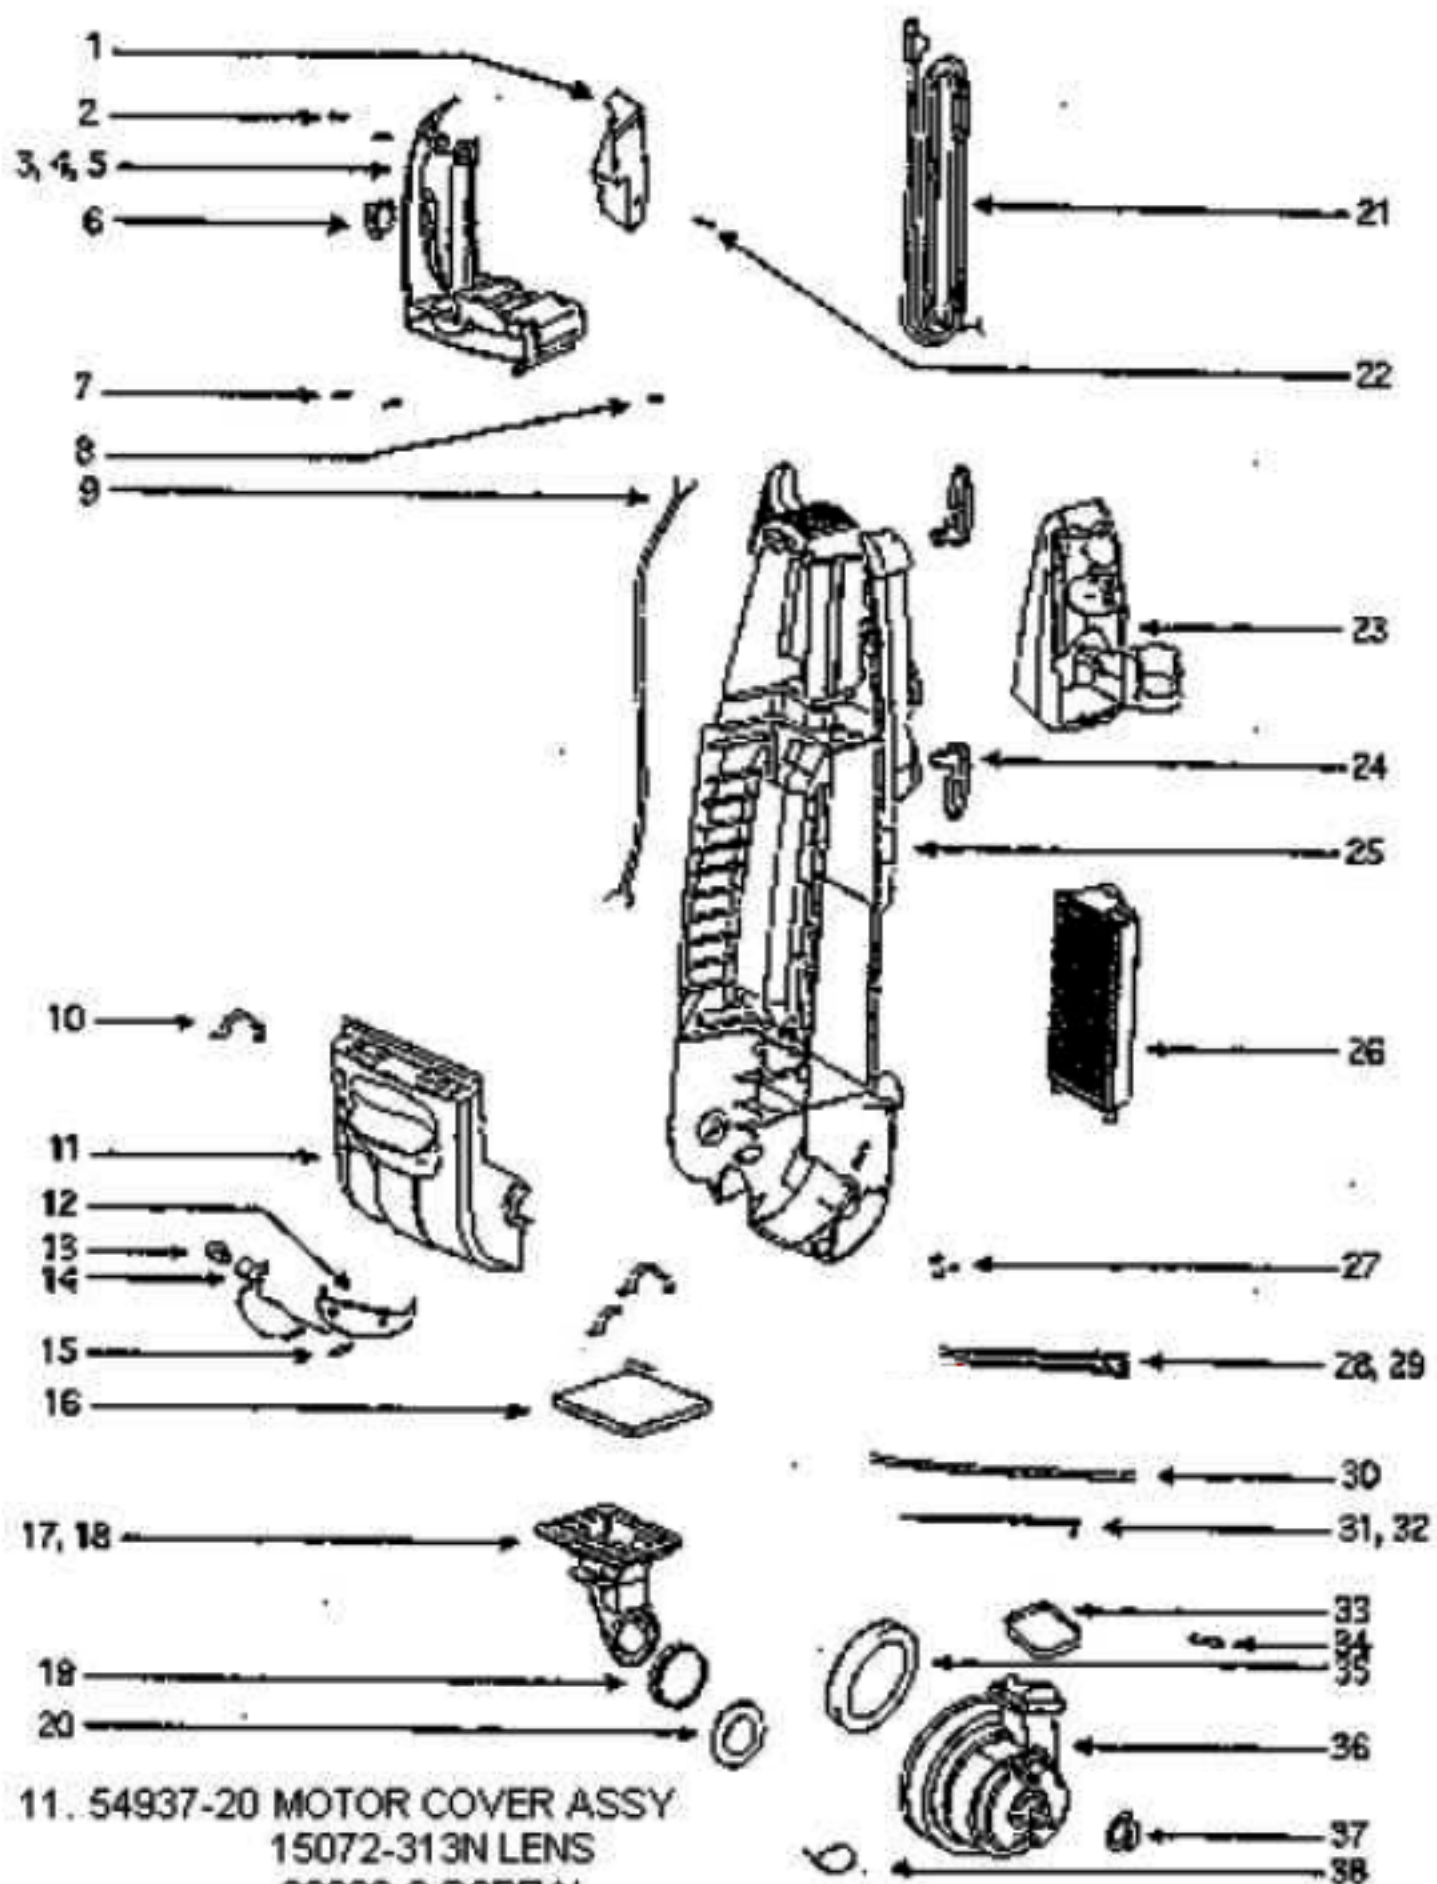

NOT ILLUSTRATED
 70335C OWNERS GUIDE
 39152A-333N HOOK PLATE
 39231-2 HOSE STRAP
 59991A HARDWARE PKG

5. 61227-1 HOSE ASSY
 37057A-3 HOSE COUPLING
 28051A-119N HOSE ADAPTER

ACCESSORIES - 5194ATS

Ref #	Part	Description	Comments	Qty
1	13337A-10	LOWER HAND GRIP		
2	15614-1	TUBE - UPPER HANDLE		
3	15615-1	TUBE - LOWER HANDLE		
4	26708-119N	CREVICE TOOL (27238-3)		
5	28051A-119N	ADAPTER - HOSE		
6	36890-1	NEUTRAL LOCK		
7	37057A-3	COUPLING - HOSE		
8	38284-3	UPHOLSTERY NOZZL (54782		
9	39101-2	UPPER HAND GRIP		
10	39152A-333N	PLATE - HOOK		
11	39231-2	HOSE STRAP (SC4570)		
12	39272	TRANSMISSION CABLE ASSEMB		
13	53171	SPRINGS-SPACER PKG5		
14	53175	SPRINGS-PKG10 (49726		
15	53238-4	SCREW PKG (EW312-6T7Z		
16	54505-3	ECON DUST BRUSH (54787		
17	58728B	NESTING WAND ASS (58728A		
18	59991A	HARDWARE PKG - SELF PROP		
19	61227-1	HOSEW/ADAPT&COUPLING-CLEAR		