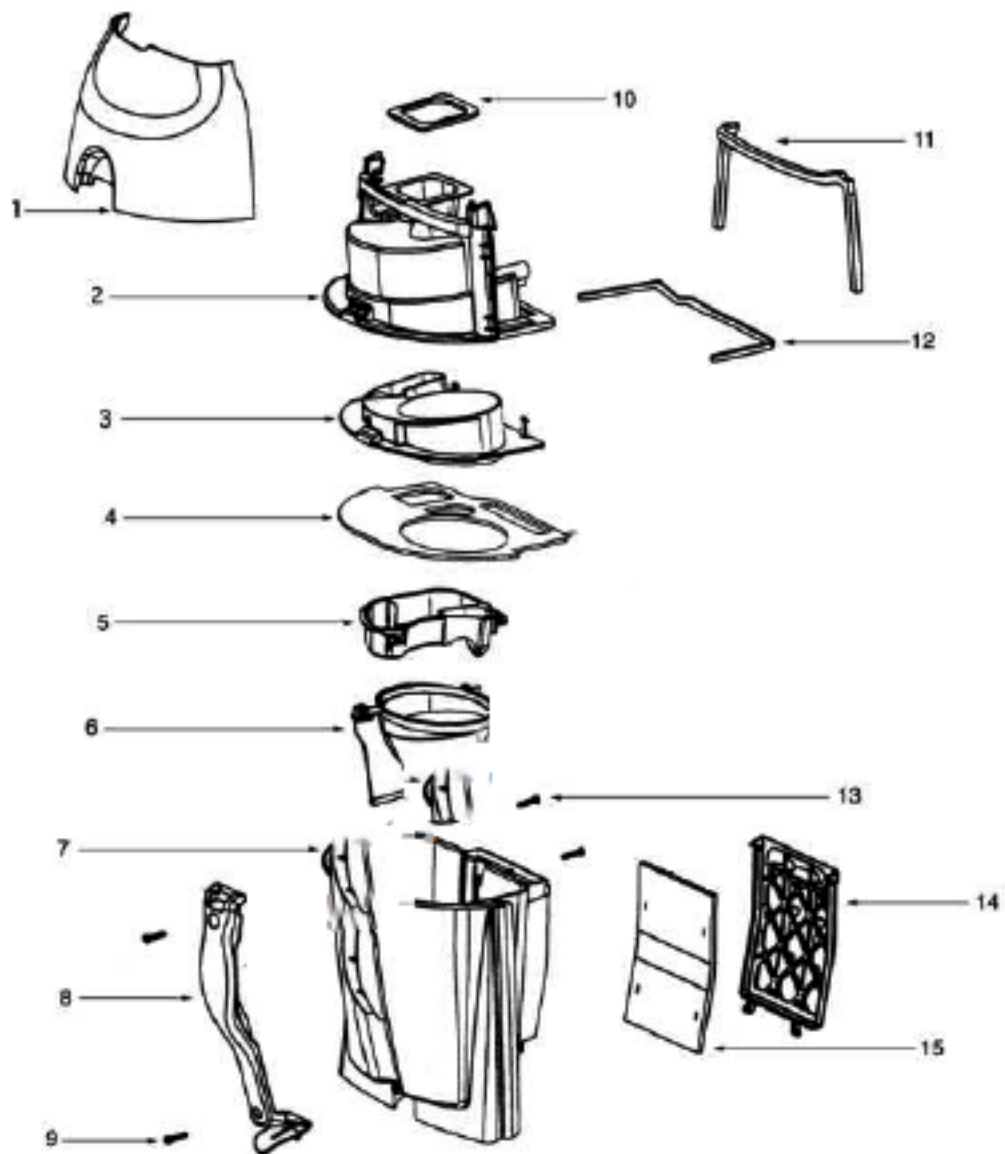

Ref #	Part	Description	Comments	Qty
1	39033-119N	SHIELD - WIRE		
2	53197-1	SCREW PACKAGE		
3	60974-1	FRONT COVER ASSEMBLY-PACK		
4	59542-1	GASKET		
5	39035	NAMEPLATE		
6	28073A	SWITCH - ROCKER		
7	60192-1	WIRE SPLICE 5		
8	28011	UPPER CORD ASSEMBLY		
9	38420-2	CLAMP		
10	15072-313N	LENS - MOTOR COVER		
11	48815	LAMP - HEADLIGHT		
12	38686-1	HEADLAMP SOCKET ASSEMBLY		
13	60068-2	SCREW PACKAGE		
14	61333	MOTOR FILTER PACKAGE		
15	15408B-119N	DUCT - AIR		
16	59297SV	GASKET - AIR DUCT		
17	28425	GRILLE - AIR DUCT		
18	27171A	GASKET		
19	39023	FLANGE - MOTOR INTAKE		
20	38680-12	SUPPLY CORD & TERMINAL AS		
21	02283-119N	INSERT - TOOL CADDY		
22	28013-119N	RELEASE - CORD		
23	02282D-119N	HOUSING - REAR		
24	60285B	HEPA FILTER PACKAGE		
25	59213	THERMOSTAT 110 DEG (120V)		
26	60613	PUSH ON NUT PKG		
27	59362B	TUBE		
28	59408-2	LEAD & TERMINAL ASSEMBLY		
29	59408-1	LEAD & TERMINAL ASSEMBLY		
30	59137	GASKET - MOTOR EXHAUST		
31	59361A	ADAPTER - TUBE		
32	59319	SUPPORT - GASKET		
33	60625-4	HEPA MOTOR & SHROUD ASSY		
34	27552B	GROMMET		
35	46713-5	TIE - CABLE (PURCHASED)		
36	61551-2	MOTOR COVER ASSY - PKGD		

Ref #	Part	Description	Comments	Qty
1	60706-2	CYCLONIC CASSETTE ASSY		
2	39305-1	CYCLONE GASKET SET (SP)		
3	28099B-333N	FILTER - SCREEN		
4	71568	FUNNEL & GASKET ASSEMBLY		
5	60976-4	CYCLONIC CASSETTE ASSY		
6	28131-288N	GRIP - DIRT CUP		
7	E-60976-2	Dirt Cup Ass'y		
8	ER-7025	DIRT CUP HANDLE		
9	59297-3SV	GASKET - AIR DUCT		
10	28114-119N	FRAME - FILTER		
11	60696	FILTER PACKAGE		
12	60981-6	CYCLONE CVR & GRPHCS ASSY		