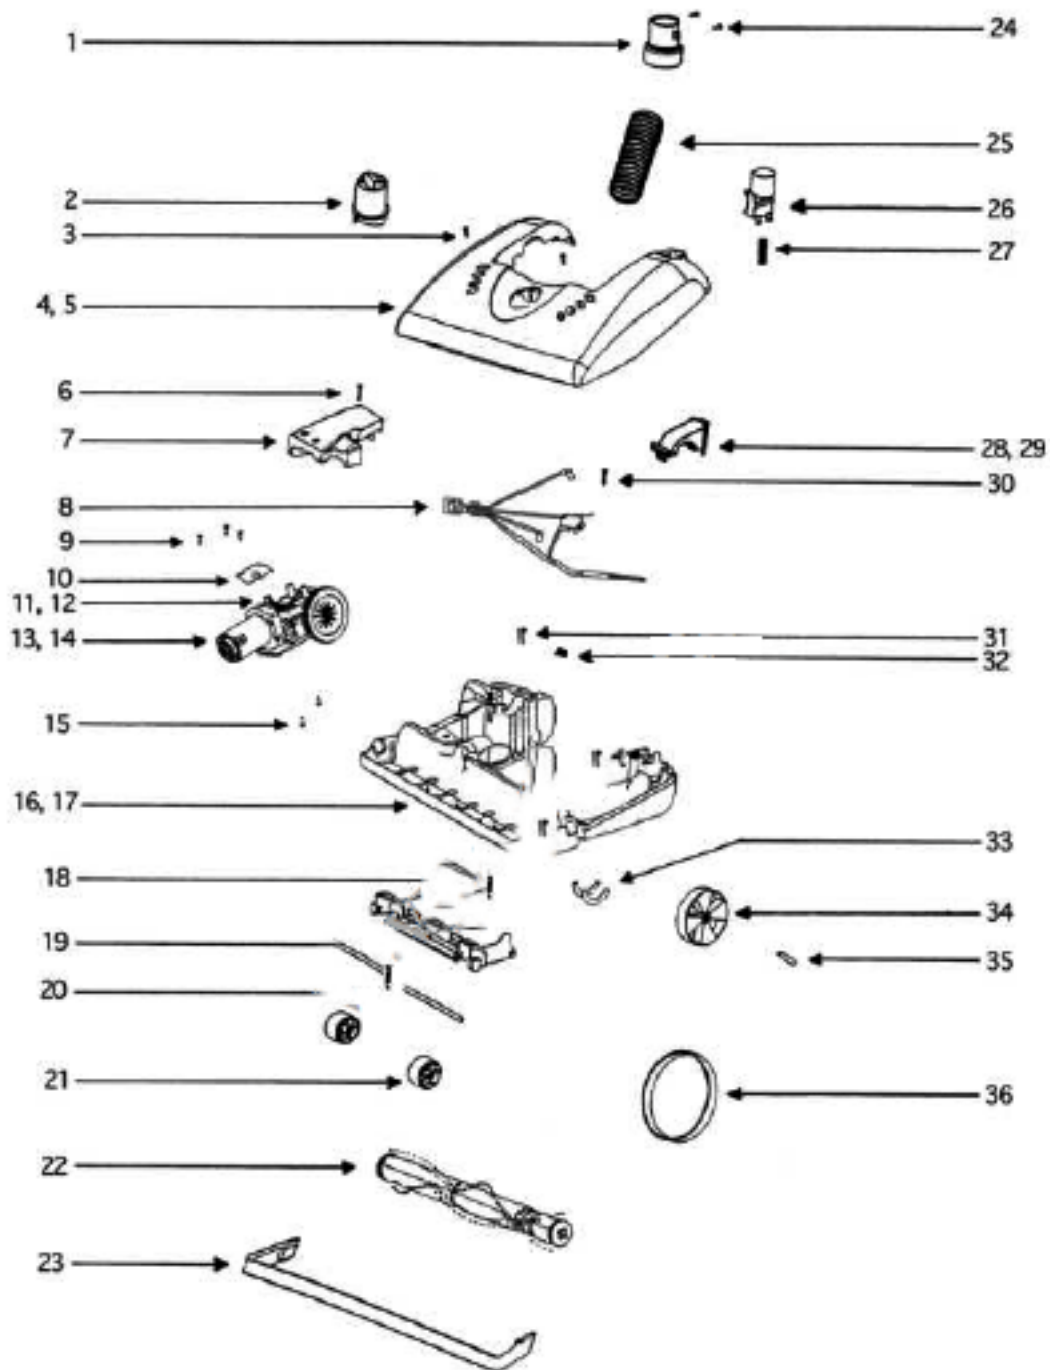

Ref #	Part	Description	Comments	Qty
1	27468D-119N	CUFF - HOSE		
2	27462E-288N	OPERATOR - HEIGHT ADJUSTM		
3	53238-44	SCREW PACKAGE		
4	60700-13	HOOD & GRAPHICS ASSY - PK		
5	59586	GASKET - HOOD		
6	39047-119N	COVER - DRIVE MOTOR		
7	28102-4	RECTIFIER & SWITCH ASSY		
8	53197-1	SCREW PACKAGE		
9	39034	SEAL - YOKE		
10	60757B	TRANSMISSION ASSY - PACKA		
11	60756-1	TRUARC RETAINING RING - P		
12	60758-2	DRIVE MOTOR - PKGD		
13	59587	SHIELD - MOTOR SPACING		
14	53238-42	SCREW PACKAGE		
15	60759-2	Base Assembly		
16	58506-2	GASKET		
17	54943	SPRING PACKAGE		
18	14993C-119N	CARRIAGE - WHEEL		
19	71551	AXLE - WHEEL		
20	39173A-119N	WHEEL - FRONT		
21	61308-2	BRUSHROLL ASSEMBLY - CART		
22	15591-288N	GUARD - FURNITURE		
23	38479-4	HOSE - COMPRESSION (PURCH		
24	27467A-288N	RELEASE - HANDLE		
25	60133	COMPRESSION SPRING - PACK		
26	54376-2	BELT CAP & GASKET - PACKA		
27	57569	GASKET - FELT		
28	60761-1	CABLE FLAG SCREW - PKGD		
29	59552	GASKET - CABLE		
30	27794-119N	WHEEL - REAR		
31	58814	REAR AXLE		
32	61120	BELT PKG ASSY-STYLE U EXT		
33	70353	SEAL - CABLE