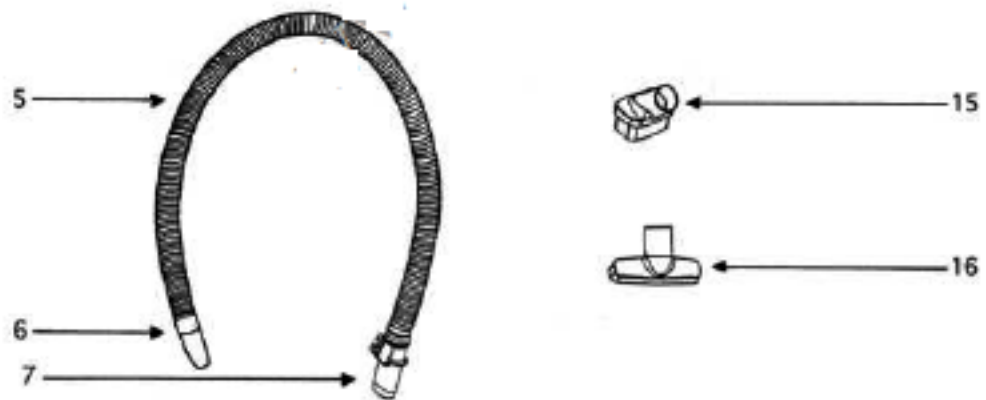

Ref #	Part	Description	Comments	Qty
1	15614-2	TUBE - UPPER HANDLE		
2	15615-2	TUBE - LOWER HANDLE		
3	39394	TRANSMISSION CABLE ASSEMB		
4	61227-1	HOSE ASSEMBLY - CARTONED		
5	37057A-3	COUPLING - HOSE		
6	28051A-119N	ADAPTER - HOSE		
7	39231-2	STRAP - HOSE		
8	39152A-333N	PLATE - HOOK		
9	36890-1	LOCK - NEUTRAL		
10	53175	SPRING - CENTERING PACKAG		
11	53171	SPRING - SPACER PACKAGE		
12	15460A-119N	GRIP - LOWER HANDLE		
13	53238-4	SCREW PACKAGE		
14	58728B	NESTING WAND ASSEMBLY		
15	26708-119N	TOOL - CREVICE		
16	54505-3	DUSTING BRUSH - PACKAGED		
17	38284-3	UPHOLSTERY NOZZLE ASSEMBL		
18	70335D	OWNER'S GUIDE		
19	59991A	HARDWARE PKG - SELF PROP		
20	39430A-1	UPPER GRIP & GRAPHICS ASS		
21	28610-1SV	UPPER HANDLE ASSEMBLY