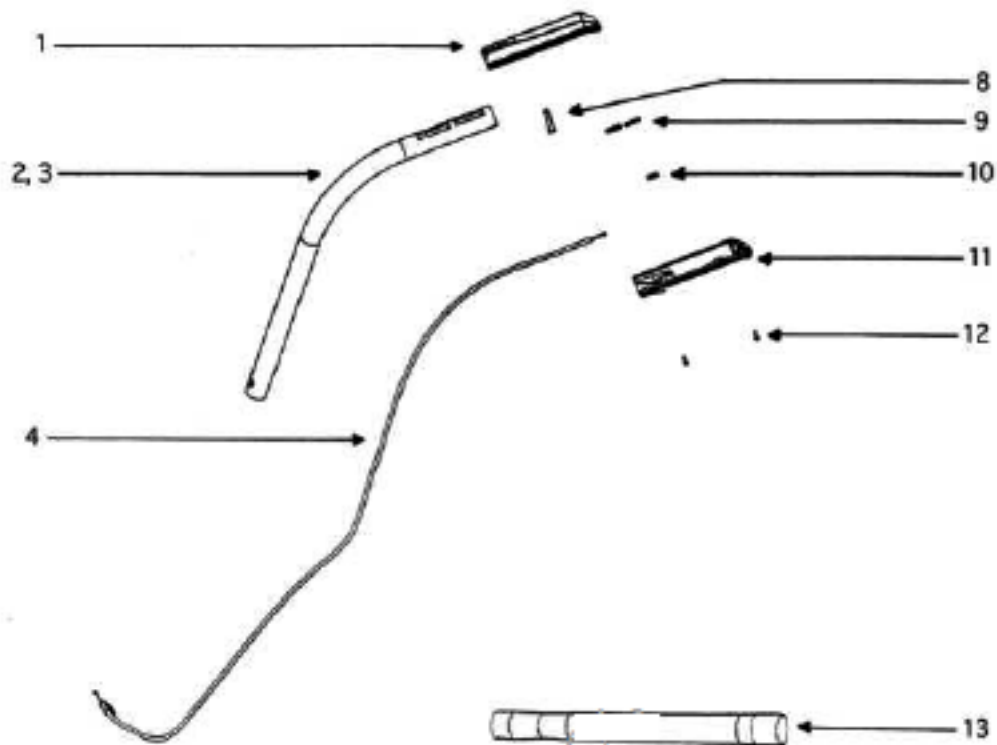

Ref #	Part	Description	Comments	Qty
1	15614-2	TUBE - UPPER HANDLE		
2	15615-2	TUBE - LOWER HANDLE		
3	39394	TRANSMISSION CABLE ASSEMB		
4	61227-1	HOSE ASSEMBLY - CARTONED		
5	37057A-3	COUPLING - HOSE		
6	28051A-119N	ADAPTER - HOSE		
7	39231-2	STRAP - HOSE		
8	39152A-333N	PLATE - HOOK		
9	36890-1	LOCK - NEUTRAL		
10	53175	SPRING - CENTERING PACKAG		
11	53171	SPRING - SPACER PACKAGE		
12	15460A-119N	GRIP - LOWER HANDLE		
13	53238-4	SCREW PACKAGE		
14	58728B	NESTING WAND ASSEMBLY		
15	26708-119N	TOOL - CREVICE		
16	54505-3	DUSTING BRUSH - PACKAGED		
17	38284-3	UPHOLSTERY NOZZLE ASSEMBL		
18	70335D	OWNER'S GUIDE		
19	59991A	HARDWARE PKG - SELF PROP		
20	39430A-1	UPPER GRIP & GRAPHICS ASS		
21	28610-1SV	UPPER HANDLE ASSEMBLY