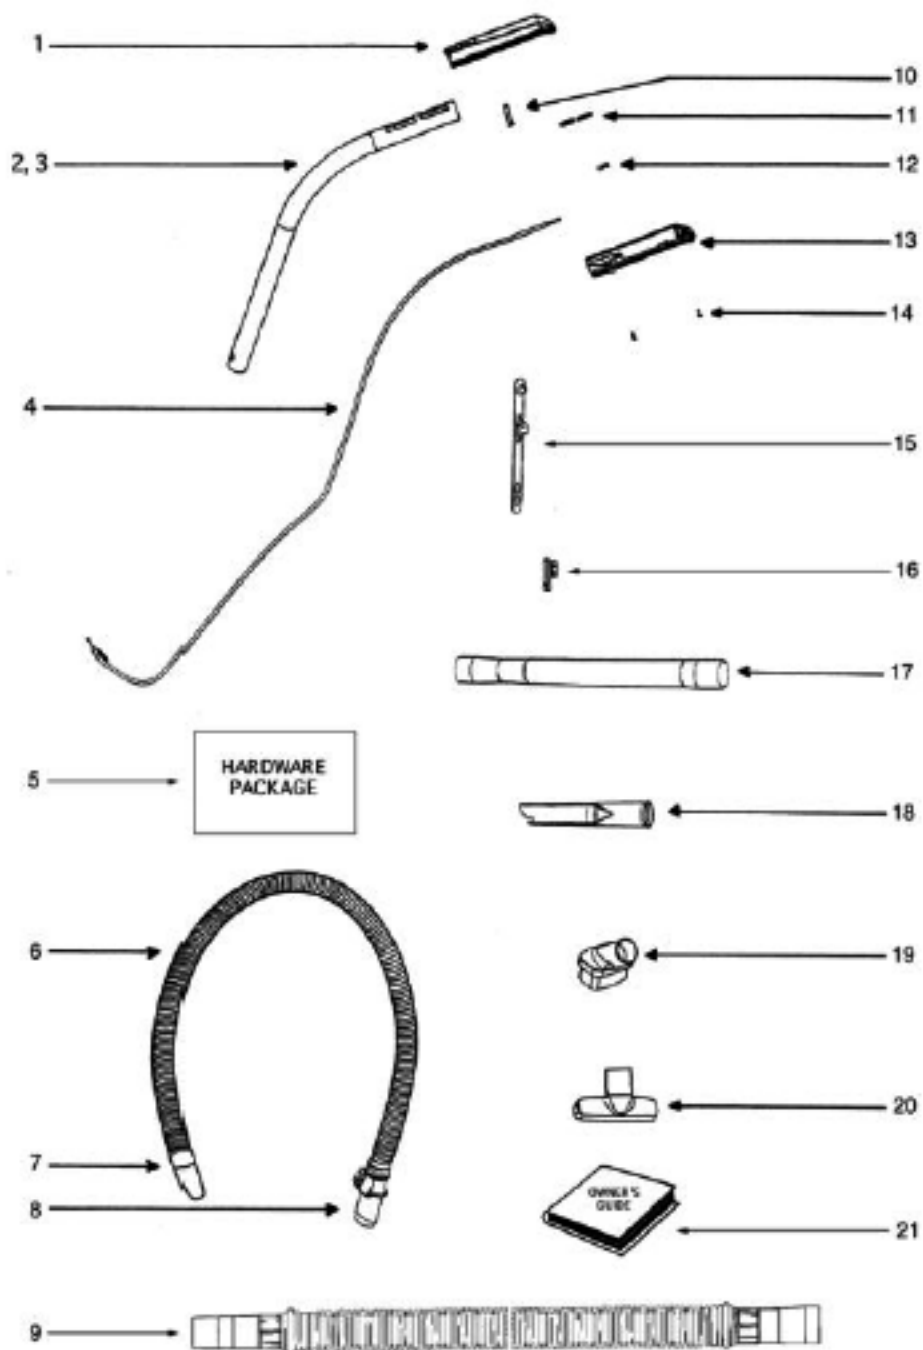

PARTS 4 - 5196AT

PARTS 4 - 5196AT

Ref #	Part	Description	Comments	Qty
1	39430A-1	UPPER GRIP & GRAPHICS ASS		
2	28610-1SV	UPPER HANDLE ASSEMBLY		
3	15614-2	TUBE - UPPER HANDLE		
4	15615-2	TUBE - LOWER HANDLE		
5	39394	TRANSMISSION CABLE ASSEMB		
6	59991A	HARDWARE PKG - SELF PROP		
7	61227-1	HOSE W/ADAPT & COUPLING - CLEAR		
8	37057A-3	COUPLING - HOSE		
9	28051A-119N	HOSE ADAPTER		
10	60038-7	STRETCH HOSE use 60038-6		
11	36890-1	NEUTRAL LOCK		
12	53175	SPRINGS-PKG10 (49726		
13	53171	SPRINGS-SPACER PKG5		
14	15460A-119N	GRIP - LOWER HANDLE		
15	53238-4	SCREW PKG (EW312-6T7 Z		
16	39231-2	HOSE STRAP (SC4570)		
17	39152A-333N	PLATE - HOOK		
18	58728B	NESTING WAND ASS (58728A		
19	26708-119N	CREVICE TOOL (27238-3)		
20	54505-3	ECON DUST BRUSH (54787		
21	38284-3	UPHOLSTERY NOZZL (54782		
22	70335D	OWNER'S GUIDE