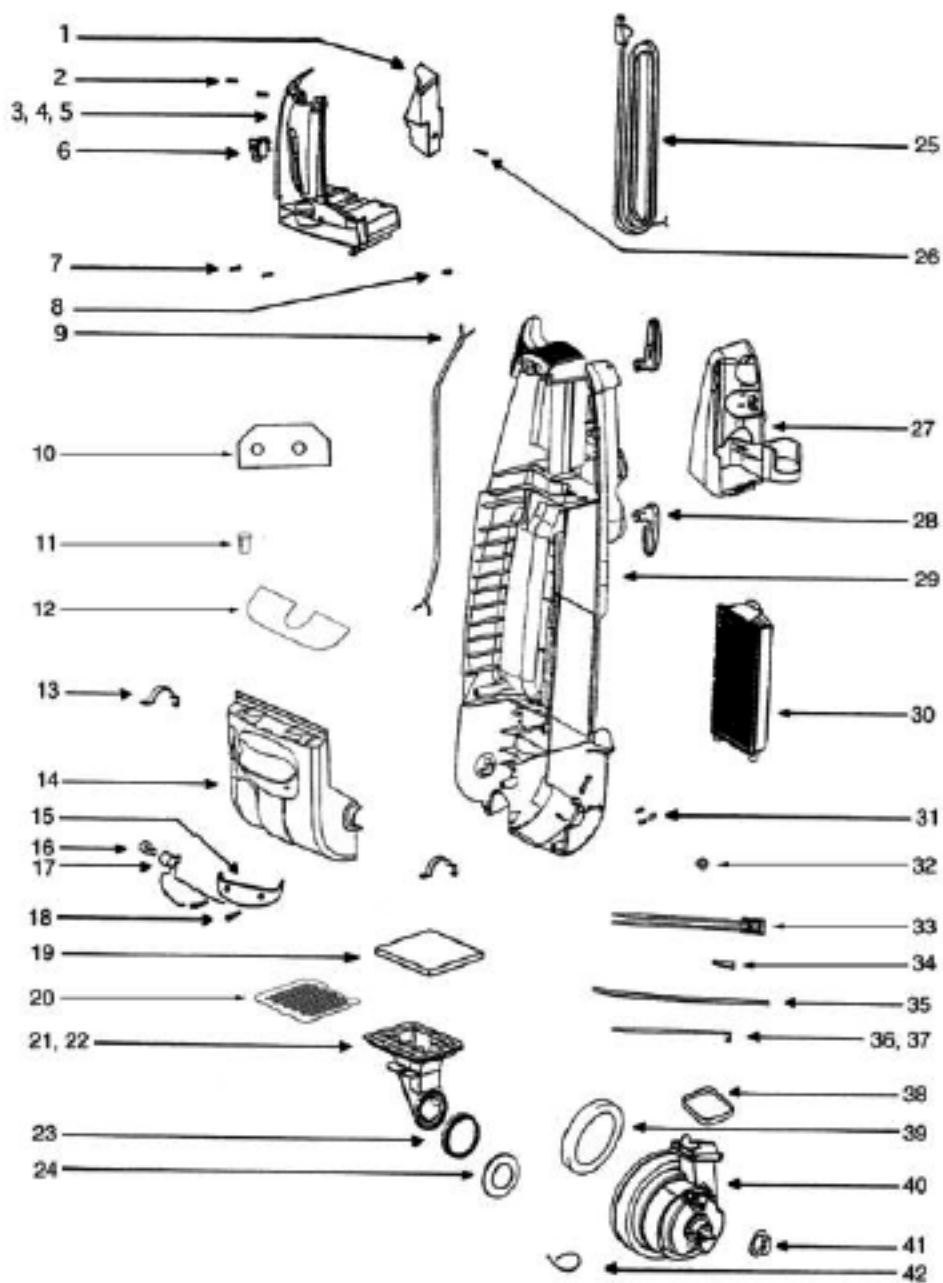

PARTS 2 - 5196AT

PARTS 2 - 5196AT

Ref #	Part	Description	Comments	Qty
1	39033-119N	SHIELD - WIRE		
2	53197-1	SCREWS-PKG 10 (55372-1		
3	60974-1	FRONT COVER ASSEMBLY-PACK		
4	59542-1	GASKET		
5	39035	NAMEPLATE		
6	28073A	ROCKER SWITCH		
7	60192-1	WIRE SPLICE 5 (53214-2)		
8	28011	UPPER CORD ASSEMBLY		
9	70353	SEAL - CABLE		
10	39248B-313N	LENS		
11	70355	SHIELD LIGHT		
12	38420-2	CLAMP		
13	61431-10	MOTOR COVER ASSY W/O LENS		
14	15072-313N	LENS-MOTOR COVER		
15	48815	LAMP - HEADLIGHT		
16	38611-1	LIGHT SOCKET & T (38611 1)		
17	60068-2	SCREW/PKG LIGHT (60068-1		
18	61333	MOTOR FILTER PACKAGE		
19	28425	METAL GRILL		
20	15408B-119N	AIR DUCT/ VICTORY SERIES		
21	59297SV	GASKET-AIR DUCK		
22	27171A	GASKET (57767		
23	39023	FLANGE/MOTOR INTAKE		
24	38680-12	CORD ASSY.(38680-13)		
25	02283-119N	INSERT - TOOL CADDY		
26	28013-119N	RELEASE - CORD (28317B-3		
27	15660	REAR HOUSING - MACHINED		
28	60285B	HEPA FILTER PACKAGE		
29	60613	PUSH NUTS		
30	59213	CUTOFF - THERMAL		
31	59361A	TUBE ADAPTER (VICTORY)		
32	59362B	TUBE (VICTORY)		
33	59847-1	LEAD ASSEMBLY		
34	59847-2	LEAD ASSEMBLY		
35	59137	GASKET - MOTOR EXHAUST		
36	59319	SUPPORT - GASKET		
37	60625-4	HEPA MOTOR USE(60625-16)		
38	27552B	GROMMET		
39	46713-5	CABLE TIE		