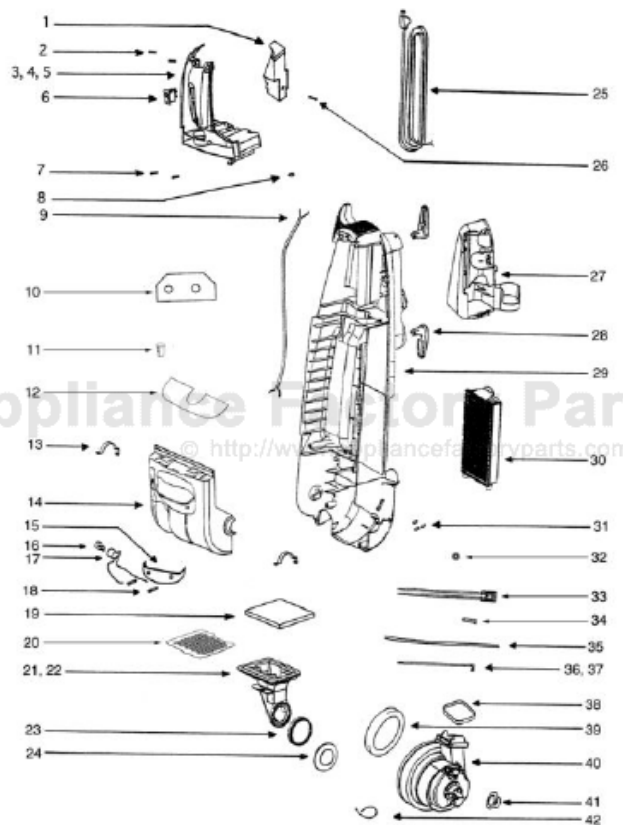

Eureka 5196AT Owner's Manual

[Shop genuine replacement parts for Eureka 5196AT](#)

[Find Your Eureka Vacuum Cleaner Parts - Select From 855 Models](#)

----- Manual continues below part list -----