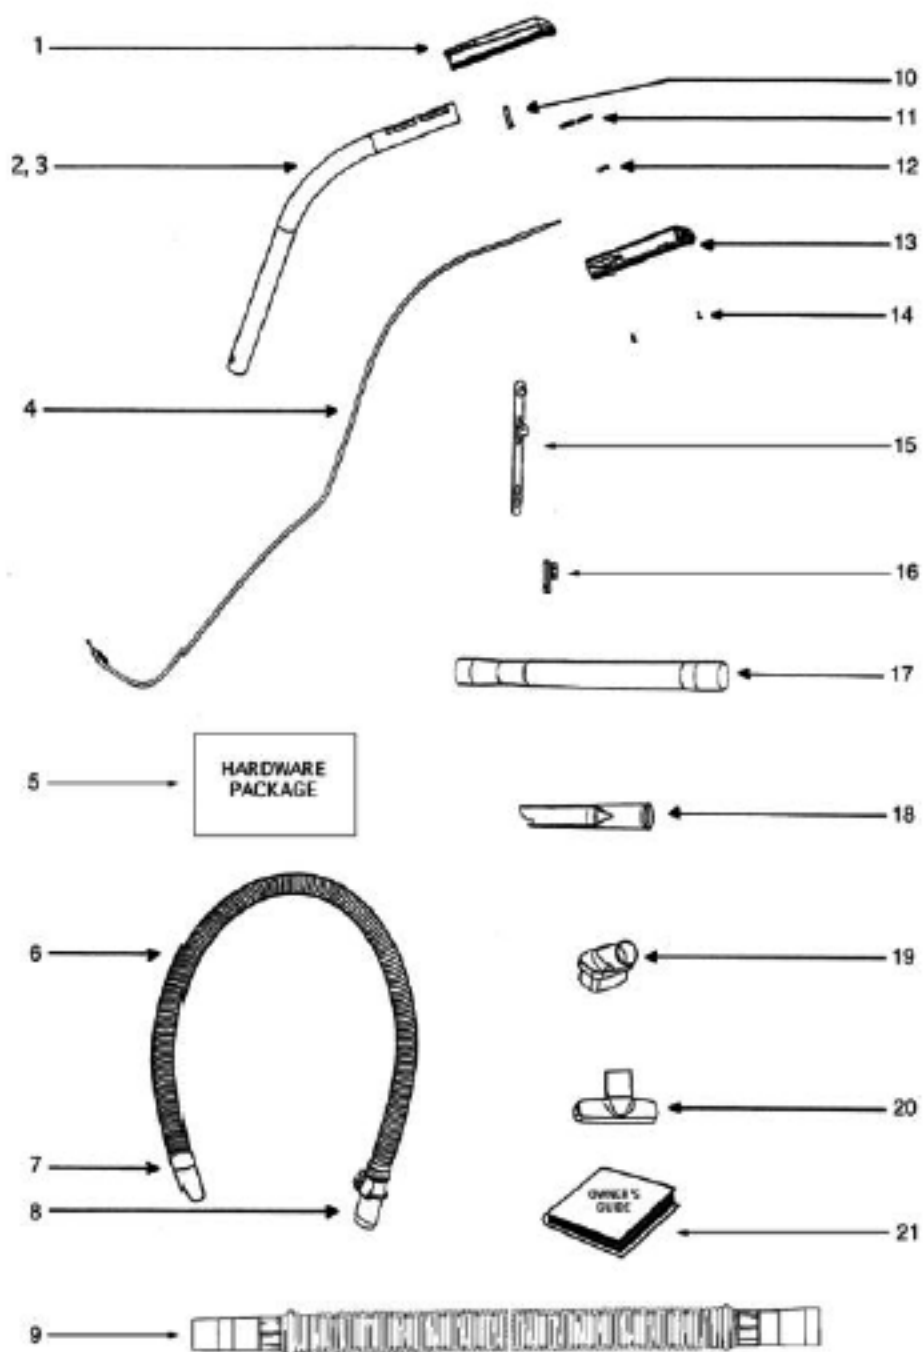

PARTS 4 - 5196AT

PARTS 4 - 5196AT

Ref #	Part	Description	Comments	Qty
1	39430A-1	UPPER GRIP & GRAPHICS ASS		
2	28610-1SV	UPPER HANDLE ASSEMBLY		
3	15614-2	TUBE - UPPER HANDLE		
4	15615-2	TUBE - LOWER HANDLE		
5	39394	TRANSMISSION CABLE ASSEMB		
6	59991A	HARDWARE PKG - SELF PROP		
7	61227-1	HOSE W/ADAPT&COUPLING-CLEAR		
8	37057A-3	COUPLING - HOSE		
9	28051A-119N	HOSE ADAPTER		
10	60038-7	STRETCH HOSE use 60038-6		
11	36890-1	NEUTRAL LOCK		
12	53175	SPRINGS-PKG10 (49726		
13	53171	SPRINGS-SPACER PKG5		
14	15460A-119N	GRIP - LOWER HANDLE		
15	53238-4	SCREW PKG (EW312-6T7 Z		
16	39231-2	HOSE STRAP (SC4570)		
17	39152A-333N	PLATE - HOOK		
18	58728B	NESTING WAND ASS (58728A		
19	26708-119N	CREVICE TOOL (27238-3)		
20	54505-3	ECON DUST BRUSH (54787		
21	38284-3	UPHOLSTERY NOZZL (54782		
22	70335D	OWNER'S GUIDE