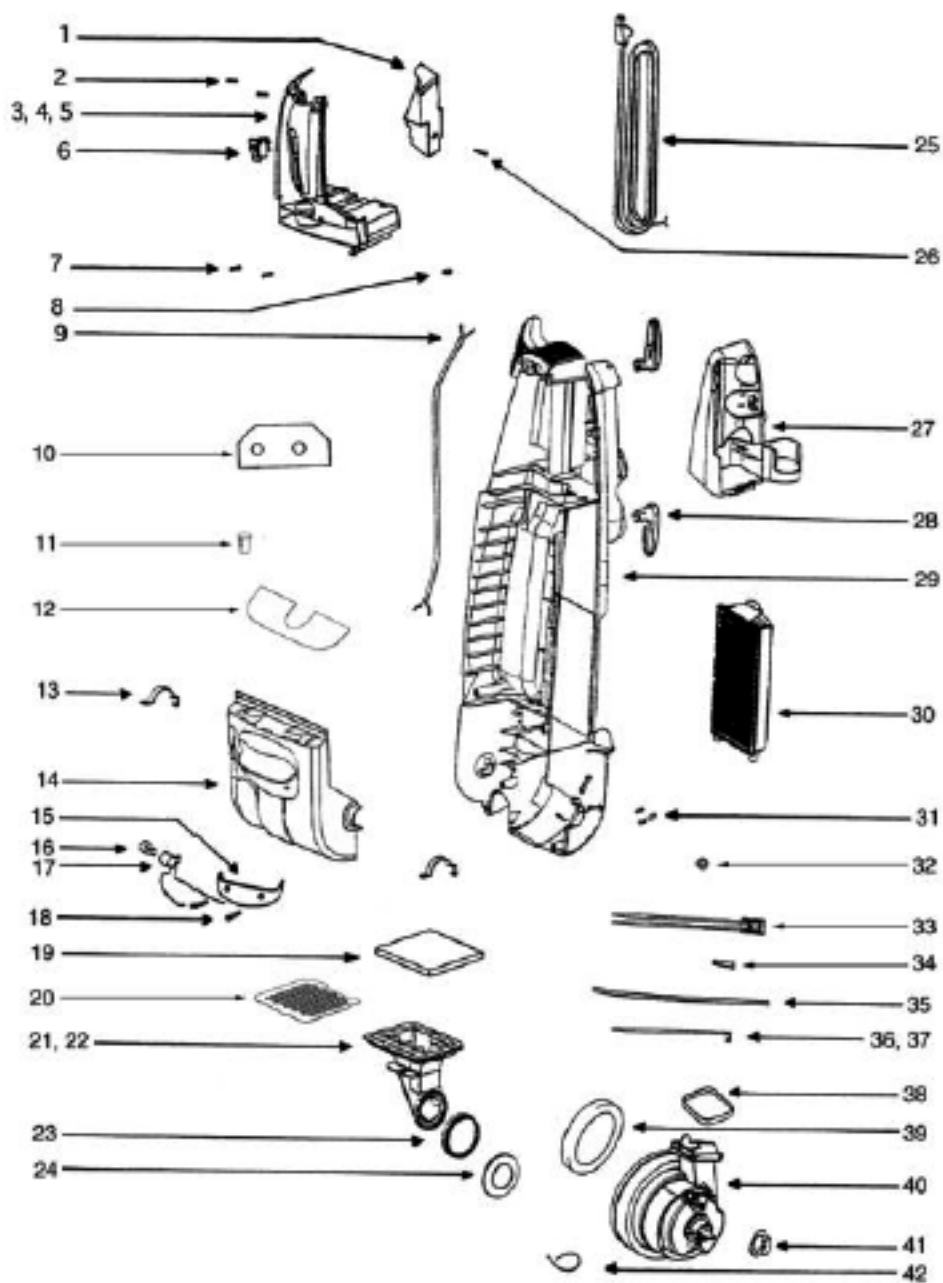

[ER-1875](#)

EUREKA HF9 HEPA FILTER

PARTS 2 - 5196AT

PARTS 2 - 5196AT

Ref #	Part	Description	Comments	Qty
1	39033-119N	SHIELD - WIRE		
2	53197-1	SCREWS-PKG 10 (55372-1		
3	60974-1	FRONT COVER ASSEMBLY-PACK		
4	59542-1	GASKET		
5	39035	NAMEPLATE		
6	28073A	ROCKER SWITCH		
7	60192-1	WIRE SPLICE 5 (53214-2)		
8	28011	UPPER CORD ASSEMBLY		
9	70353	SEAL - CABLE		
10	39248B-313N	LENS		
11	70355	SHIELD LIGHT		
12	38420-2	CLAMP		
13	61431-10	MOTOR COVER ASSY W/O LENS		
14	15072-313N	LENS-MOTOR COVER		
15	48815	LAMP - HEADLIGHT		
16	38611-1	LIGHT SOCKET & T (38611 1)		
17	60068-2	SCREW/PKG LIGHT (60068-1		
18	61333	MOTOR FILTER PACKAGE		
19	28425	METAL GRILL		
20	15408B-119N	AIR DUCT/ VICTORY SERIES		
21	59297SV	GASKET-AIR DUCK		
22	27171A	GASKET (57767		
23	39023	FLANGE/MOTOR INTAKE		
24	38680-12	CORD ASSY.(38680-13)		
25	02283-119N	INSERT - TOOL CADDY		
26	28013-119N	RELEASE - CORD (26317B-3		
27	15660	REAR HOUSING - MACHINED		
28	60285B	HEPA FILTER PACKAGE		
29	60613	PUSH NUTS		
30	59213	CUTOFF - THERMAL		
31	59361A	TUBE ADAPTER (VICTORY)		
32	59362B	TUBE (VICTORY)		
33	59847-1	LEAD ASSEMBLY		
34	59847-2	LEAD ASSEMBLY		
35	59137	GASKET - MOTOR EXHAUST		
36	59319	SUPPORT - GASKET		
37	60625-4	HEPA MOTOR USE(60625-16)		
38	27552B	GROMMET		
39	46713-5	CABLE TIE		