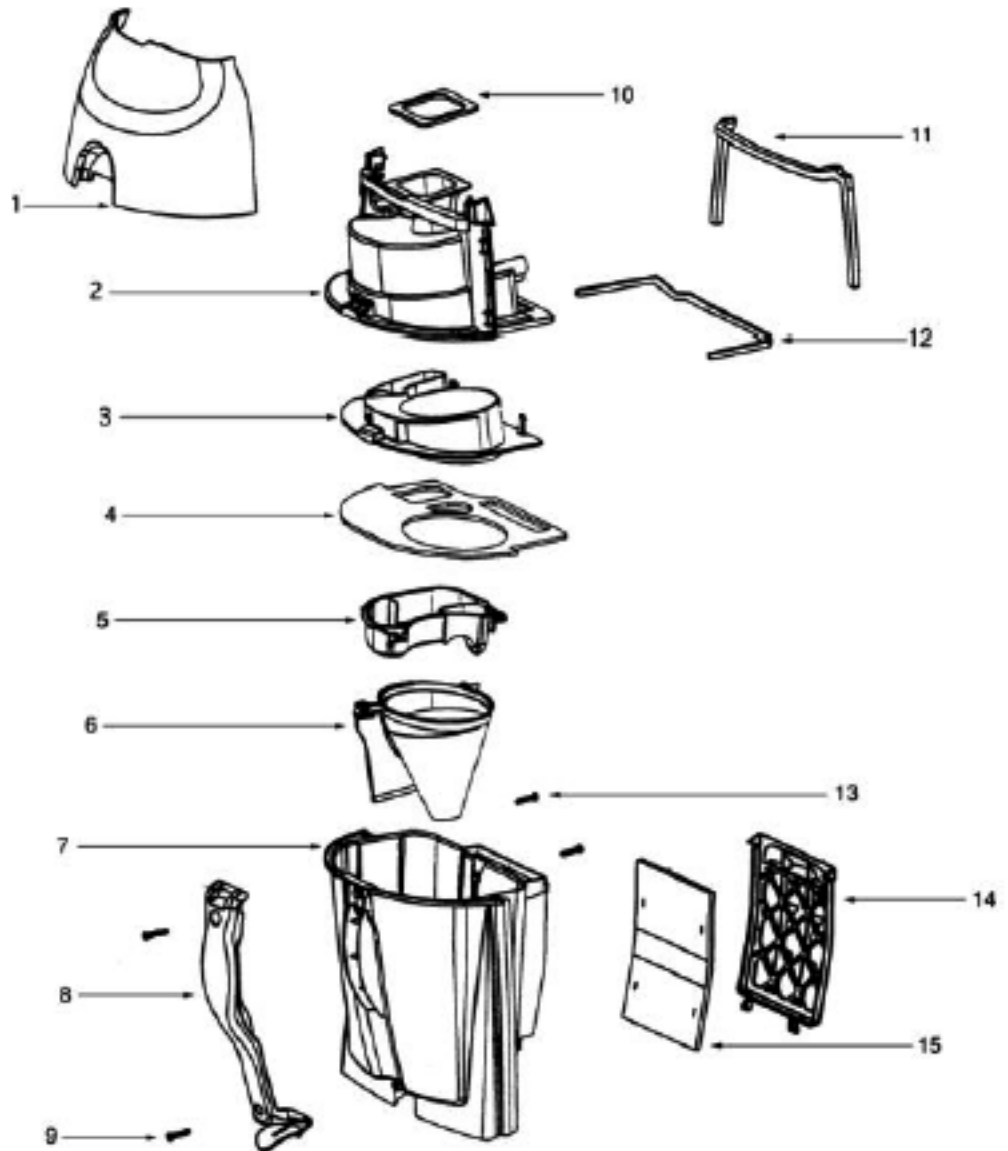

PARTS 3 - 5196AT

PARTS 3 - 5196AT

Ref #	Part	Description	Comments	Qty
1	60981-7	CYCLONE CVR & GRPHCS ASSY		
2	60975-2	CYCLONE ASSEMBLY - CARTON		
3	39305-1	CYCLONE GASKET SET (SP)		
4	280998-333N	FILTER - SCREEN		
5	71568	FUNNEL-CYCLONE(02311A-333N)		
6	60705-2	DIRT CUP ASSY.		
7	28131-288N	GRIP - DIRT CUP		
8	53197-1	SCREWS-PKG 10 (55372-1		
9	59595-2	GASKET - CYCLONE		
10	59297-3SV	GASKET - AIR DUCT		
11	28114-119N	FRAME - FILTER		
12	60696	VICTORY WHIRLWIND FILTER