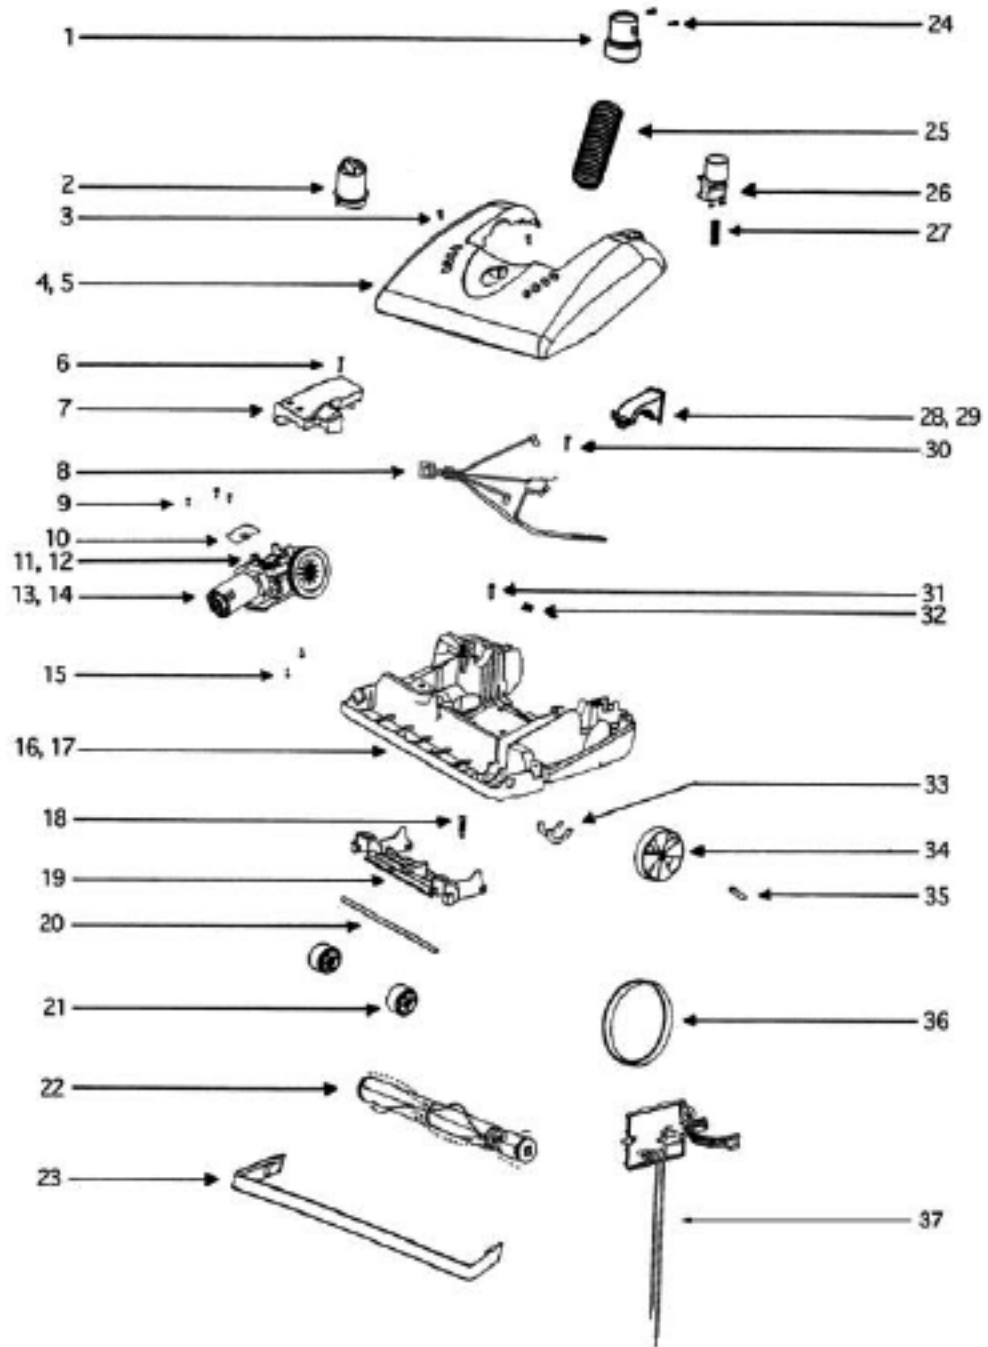

PARTS 1 - 5196AT

PARTS 1 - 5196AT

Ref #	Part	Description	Comments	Qty
1	28288B-119N	HOSE CUFF (28288-119N)		
2	27462E-288N	OPERATOR HEIGH ADJUSTM.		
3	53238-44	HARDWARE PKG.(54669-4)		
4	60700-14	HOOD & GRAPHICS ASSY - PK		
5	59586	HOOD GASKET		
6	39047-119N	COVER - DRIVE MOTOR		
7	28102-4	RECTIFIER & SWITCH ASSY		
8	53193	YOKE SCREW		
9	39034	SEAL - YOKE		
10	60757B	TRANSMISSION		
11	60756-1	RETAINING RING PKG.		
12	60758-2	DRIVE MOTOR - PKGD		
13	59587	SHIELD - MOTOR SPACING		
14	53257-1	SCREWS-PKG-10 (605-507)		
15	60760-3	BASE ASSY		
16	58506-2	GASKET		
17	54943	SPRING PKG-10		
18	14993C-119N	WHEEL CARRIAGE(14993B-119N)		
19	71551	WHEEL AXLE		
20	39173A-119N	FRONT WHEEL (39173-119N)		
21	61308-2	14" dist. (60252-2)		
22	15591A-288N	FURNITURE GUARD(15591-288N)		
23	53197-1	SCREWS-PKG 10 (55372-1)		
24	38479-4	HOSE-COMPRESSION		
25	27467A-288N	RELEASE-HANDLE (27467-288N)		
26	60133	COMP SPRING PKG (58889)		
27	54376-2	BELT CAP & GASKET PKG		
28	57569	GASKET - FELT		
29	60761-1	CABLE FLAG SCREW - PKGD		
30	59552	GASKET - CABLE		
31	27794-119N	REAR WHEEL/5100' (27794-288N)		
32	58814	REAR AXLE		
33	61120	BELT PKG ASSY-STYLE U EXT		
34	60982-1	PCB & BRACKET ASSY - CART		
	54669-2	SCREW PKG OF 10