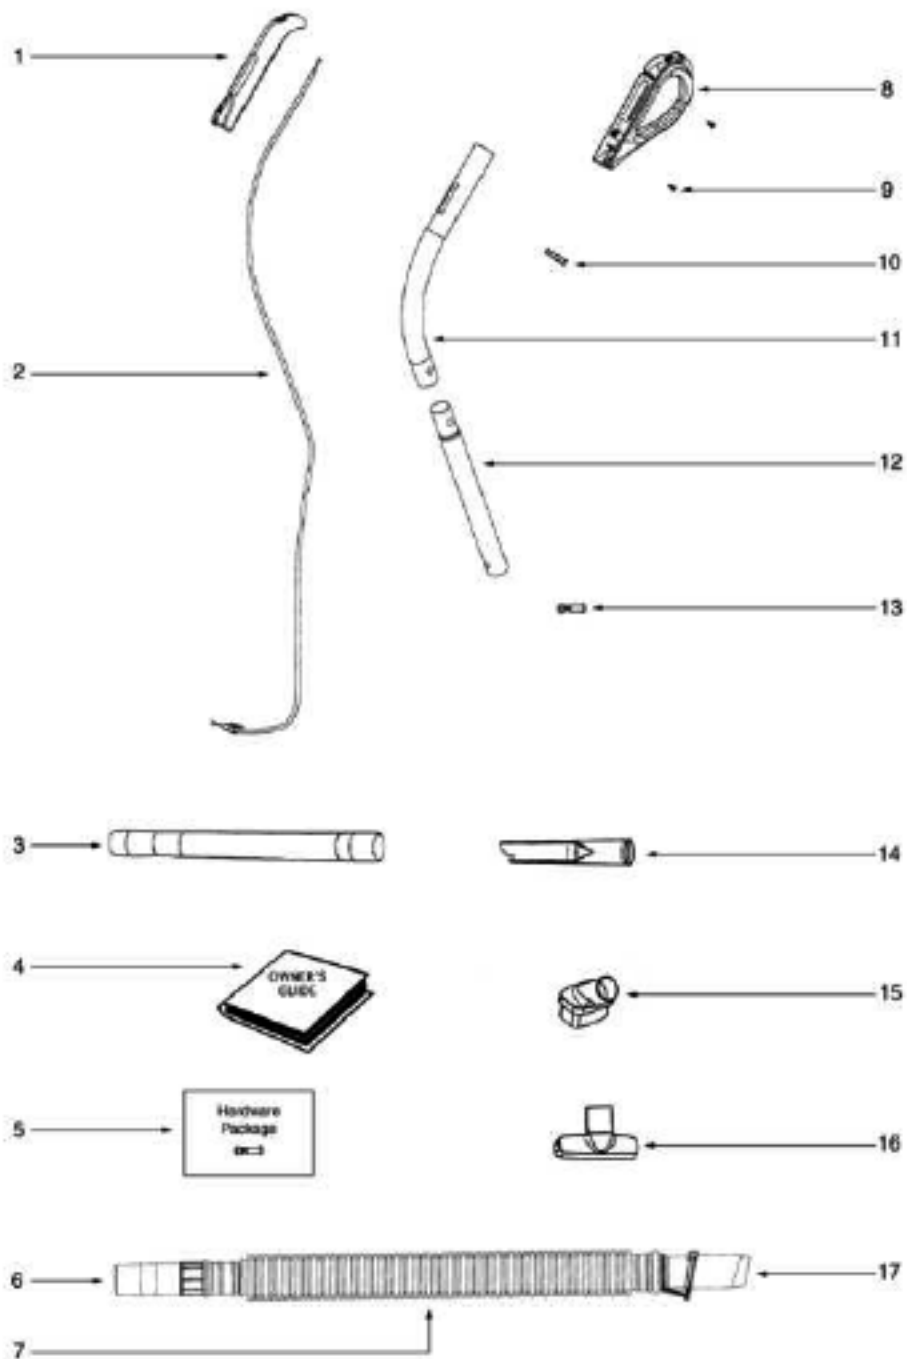

Ref#	Part	Description	Comments	Qty
1	39430B-1	UPPER GRIP & GRAPHICS ASS		
2	39394	TRANSMISSION CABLE ASSEMB		
3	58728B	NESTING WAND ASSEMBLY		
4	70335D	OWNER'S GUIDE		
5	59991A-1	HARDWARE PKG - SELF PROP		
6	37057A-3	COUPLING - HOSE		
7	54646A-3	STRETCH HOSE - CARTONED		
8	15460B-119N	GRIP - LOWER HANDLE		
9	53238-4	SCREW PACKAGE		
10	36890-1	LOCK - NEUTRAL		
11	15614A-2	TUBE - UPPER HANDLE		
12	15615-2	TUBE - LOWER HANDLE		
13	53198-1	HANDLE SCREW ASSY PACKAGE		
14	27237-3	TOOL - CREVICE		
15	54505-3	DUSTING BRUSH - PACKAGED		
16	38284-3	UPHOLSTERY NOZZLE ASSEMBL		
17	28051A-119N	ADAPTER - HOSE		
	39009	DISPENSE VALVE ASSEMBLY