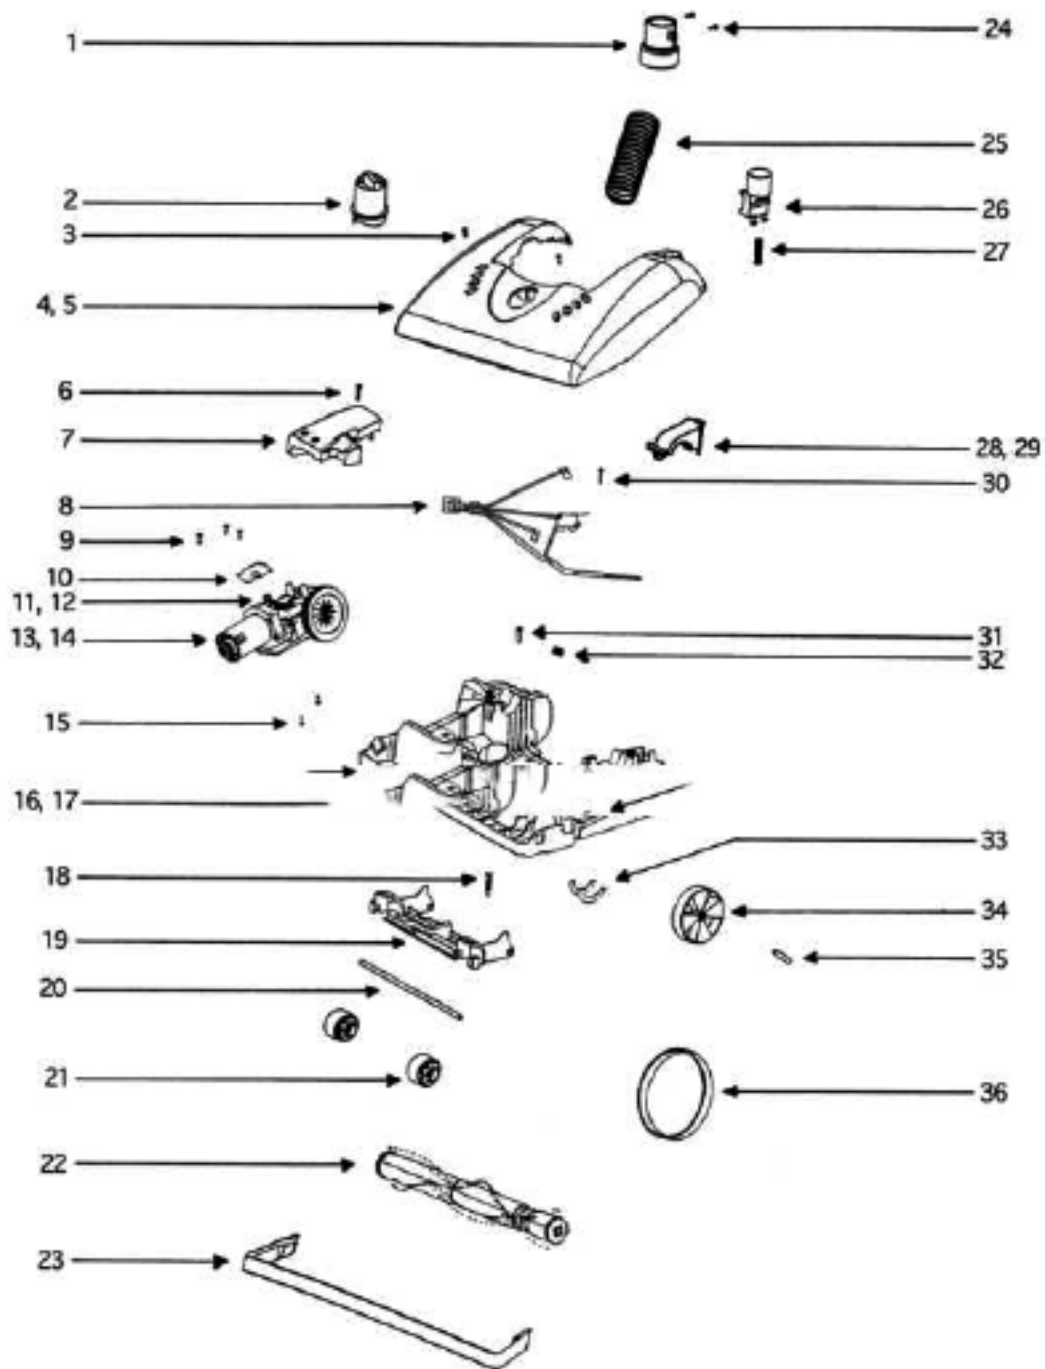

Ref#	Part	Description	Comments	Qty
1	39033-119N	SHIELD - WIRE		
2	53197-1	SCREW PACKAGE		
3	60974-3	FRONT COVER ASSEMBLY-PACK		
4	59542-1	GASKET		
5	39035	NAMEPLATE		
6	28073A	SWITCH - ROCKER		
7	28011	UPPER CORD ASSEMBLY		
8	60192-1	WIRE SPLICE 5		
9	02282E-119N	HOUSING - REAR		
10	38420-2	CLAMP		
11	60788-27	MOTOR COVER ASSEMBLY - PK		
12	61333	MOTOR FILTER PACKAGE		
13	28425	GRILLE - AIR DUCT		
14	59297SV	GASKET - AIR DUCT		
15	15536A-119N	AIR DUCT		
16	27171A	GASKET		
17	39023	FLANGE - MOTOR INTAKE		
18	70353	SEAL - CABLE		
19	38680-11	SUPPLY CORD & TERMINAL AS		
20	02283-119N	INSERT - TOOL CADDY		
21	28013-119N	RELEASE - CORD		
22	28457-8	FILTER FRAME & GRAPHICS A		
23	61500	HEPA FILTER PKG - STYLE H		
24	60613	PUSH ON NUT PKG		
25	59213	CUTOFF - THERMAL		
26	59408-1	LEAD & TERMINAL ASSEMBLY		
27	59408-2	LEAD & TERMINAL ASSEMBLY		
28	59137	GASKET - MOTOR EXHAUST		
29	59319	SUPPORT - GASKET		
30	60775-4	MOTOR & SHROUD ASSY - PKG		
31	70840	GROMMET - MOTOR		
32	46713-5	TIE - CABLE		