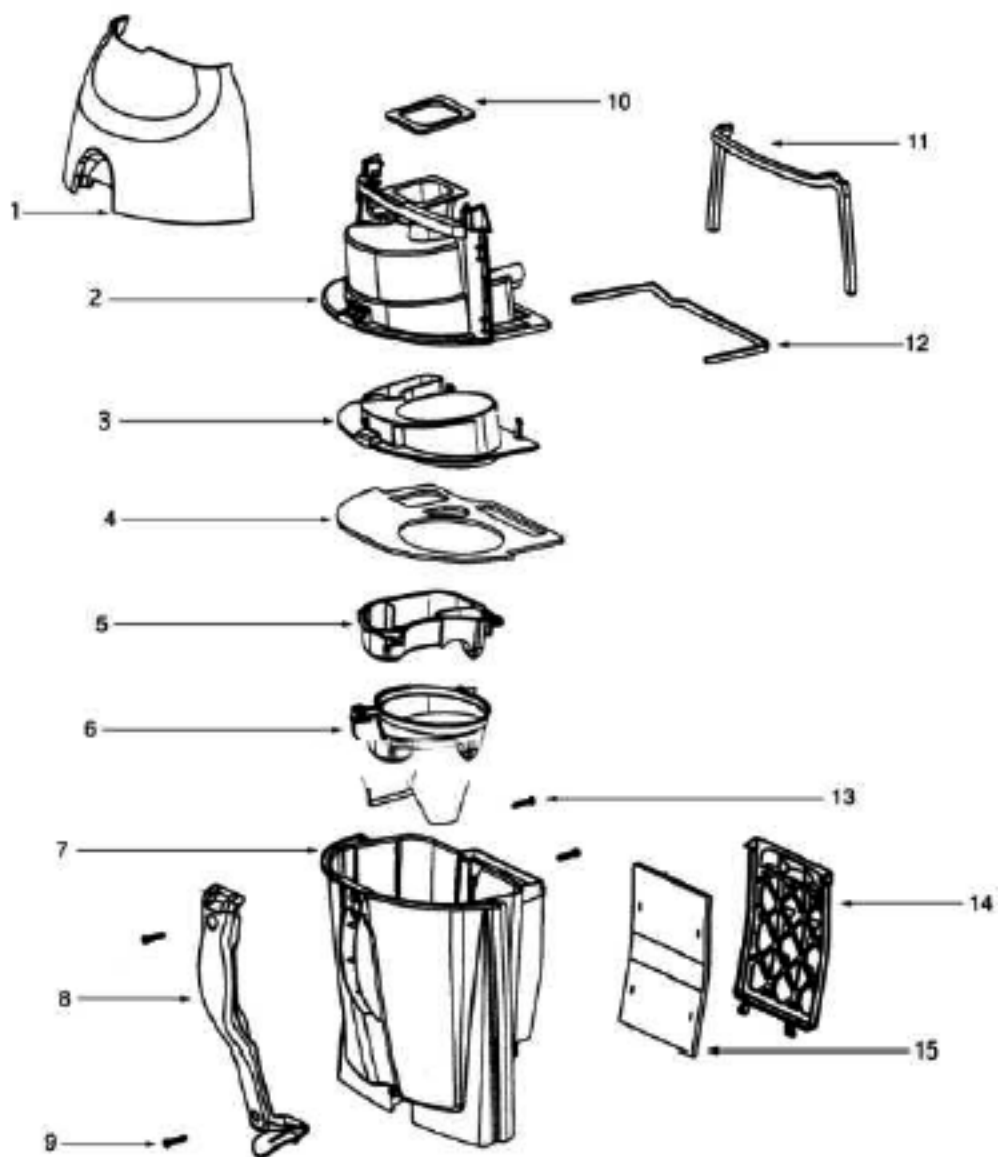

Ref#	Part	Description	Comments	Qty
1	60981-2	CYCLONE CVR & GRPHCS ASSY		
2	60975-2	CYCLONE ASSEMBLY - CARTON		
3	39305-1	CYCLONE GASKET SET (SP)		
4	28099B-333N	FILTER - SCREEN		
5	71568	FUNNEL & GASKET ASSEMBLY		
6	60706-2	CYCLONIC CASSETTE ASSY		
7	28131-288N	GRIP - DIRT CUP		
8	53197-1	SCREW PACKAGE		
9	59595-2	GASKET - CYCLONE		
10	59297-3SV	GASKET - AIR DUCT		
11	28114-119N	FRAME - FILTER		
12	60696	FILTER PACKAGE