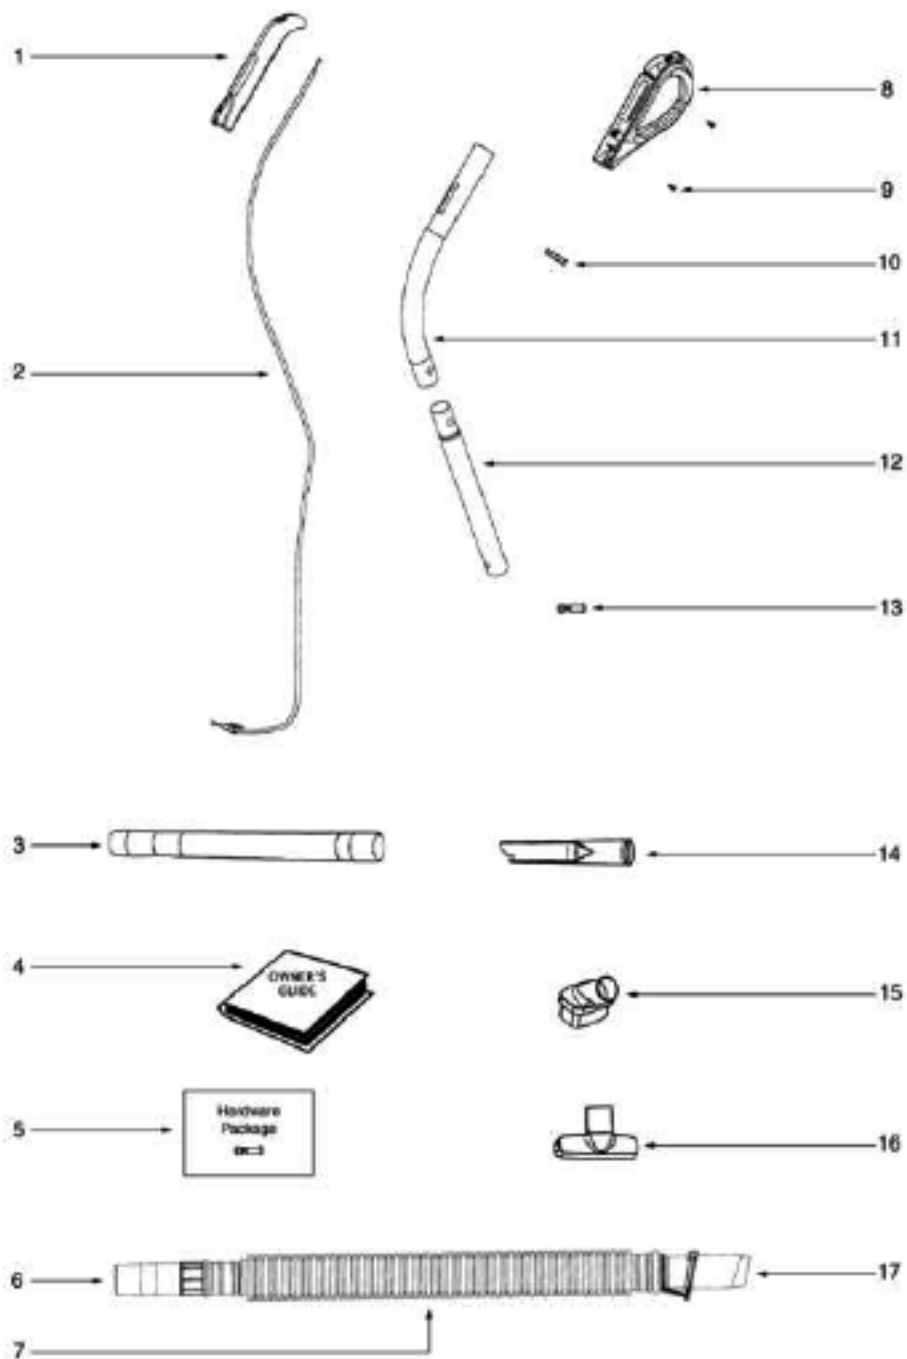

Ref#	Part	Description	Comments	Qty
1	39430B-1	UPPER GRIP & GRAPHICS ASS		
2	39394	TRANSMISSION CABLE ASSEMB		
3	58728B	NESTING WAND ASSEMBLY		
4	70335D	OWNER'S GUIDE		
5	59991A-1	HARDWARE PKG - SELF PROP		
6	37057A-3	COUPLING - HOSE		
7	54646A-3	STRETCH HOSE - CARTONED		
8	15460B-119N	GRIP - LOWER HANDLE		
9	53238-4	SCREW PACKAGE		
10	36890-1	LOCK - NEUTRAL		
11	15614A-2	TUBE - UPPER HANDLE		
12	15615-2	TUBE - LOWER HANDLE		
13	53198-1	HANDLE SCREW ASSY PACKAGE		
14	27237-3	TOOL - CREVICE		
15	54505-3	DUSTING BRUSH - PACKAGED		
16	38284-3	UPHOLSTERY NOZZLE ASSEMBL		
17	28051A-119N	ADAPTER - HOSE		
	39009	DISPENSE VALVE ASSEMBLY