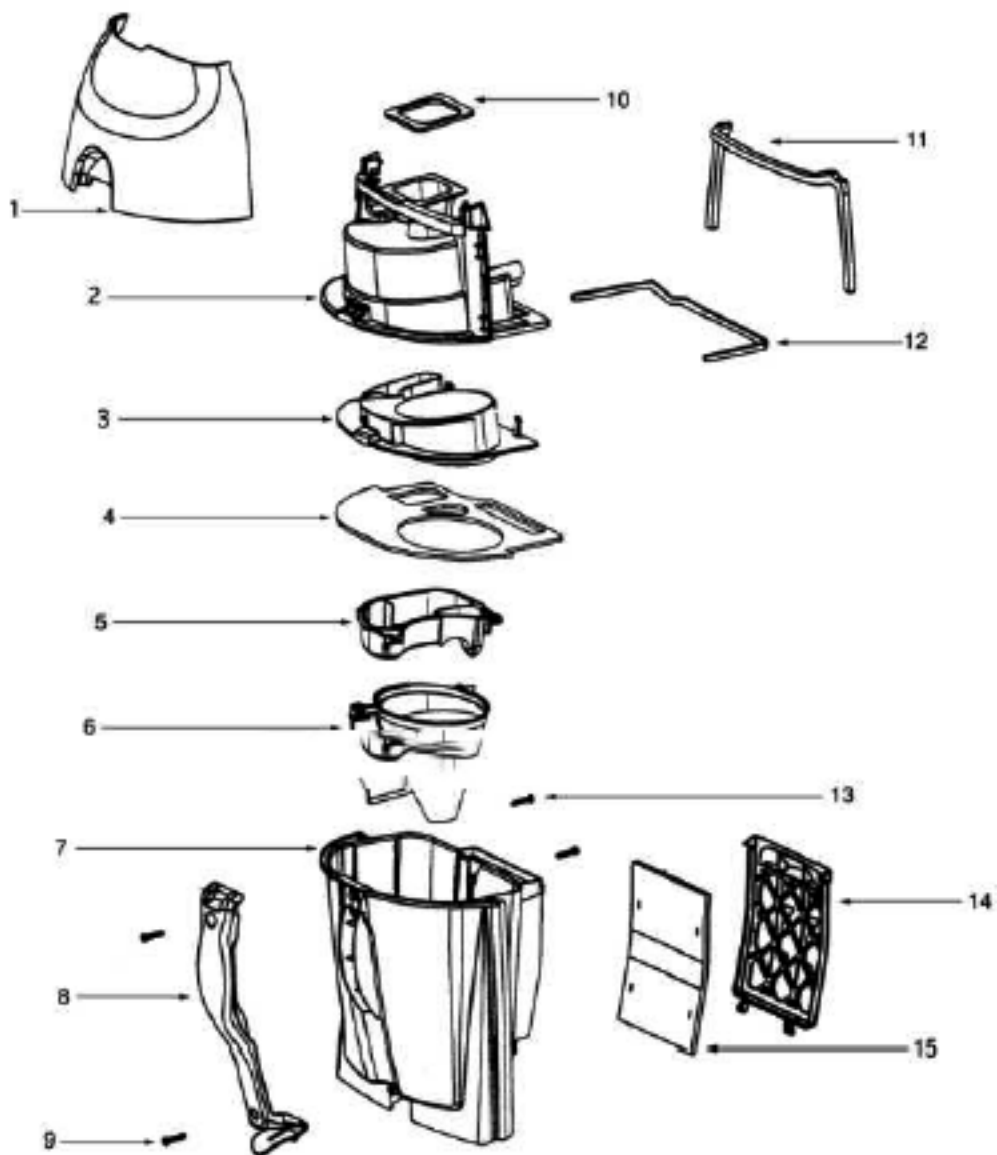

Ref#	Part	Description	Comments	Qty
1	60981-2	CYCLONE CVR & GRPHCS ASSY		
2	60975-2	CYCLONE ASSEMBLY - CARTON		
3	39305-1	CYCLONE GASKET SET (SP)		
4	28099B-333N	FILTER - SCREEN		
5	71568	FUNNEL & GASKET ASSEMBLY		
6	60706-2	CYCLONIC CASSETTE ASSY		
7	28131-288N	GRIP - DIRT CUP		
8	53197-1	SCREW PACKAGE		
9	59595-2	GASKET - CYCLONE		
10	59297-3SV	GASKET - AIR DUCT		
11	28114-119N	FRAME - FILTER		
12	60696	FILTER PACKAGE