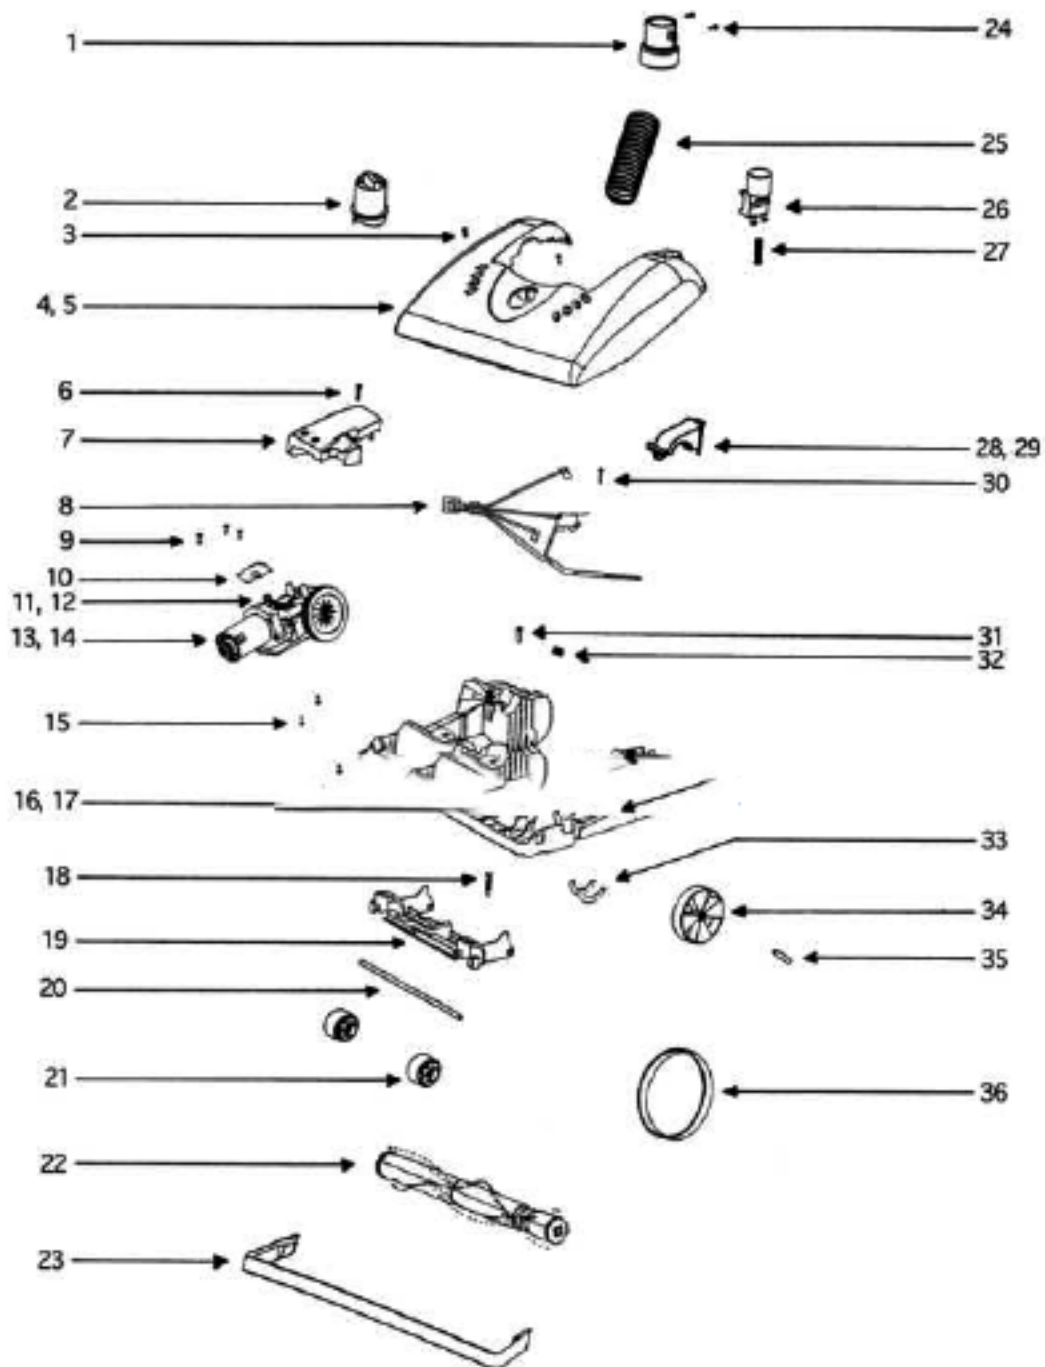

Ref#	Part	Description	Comments	Qty
1	39033-119N	SHIELD - WIRE		
2	53197-1	SCREW PACKAGE		
3	60974-3	FRONT COVER ASSEMBLY-PACK		
4	59542-1	GASKET		
5	39035	NAMEPLATE		
6	28073A	SWITCH - ROCKER		
7	28011	UPPER CORD ASSEMBLY		
8	60192-1	WIRE SPLICE 5		
9	02282E-119N	HOUSING - REAR		
10	38420-2	CLAMP		
11	60788-27	MOTOR COVER ASSEMBLY - PK		
12	61333	MOTOR FILTER PACKAGE		
13	28425	GRILLE - AIR DUCT		
14	59297SV	GASKET - AIR DUCT		
15	15536A-119N	AIR DUCT		
16	27171A	GASKET		
17	39023	FLANGE - MOTOR INTAKE		
18	70353	SEAL - CABLE		
19	38680-11	SUPPLY CORD & TERMINAL AS		
20	02283-119N	INSERT - TOOL CADDY		
21	28013-119N	RELEASE - CORD		
22	28457-8	FILTER FRAME & GRAPHICS A		
23	61500	HEPA FILTER PKG - STYLE H		
24	60613	PUSH ON NUT PKG		
25	59213	CUTOFF - THERMAL		
26	59408-1	LEAD & TERMINAL ASSEMBLY		
27	59408-2	LEAD & TERMINAL ASSEMBLY		
28	59137	GASKET - MOTOR EXHAUST		
29	59319	SUPPORT - GASKET		
30	60775-4	MOTOR & SHROUD ASSY - PKG		
31	70840	GROMMET - MOTOR		
32	46713-5	TIE - CABLE		