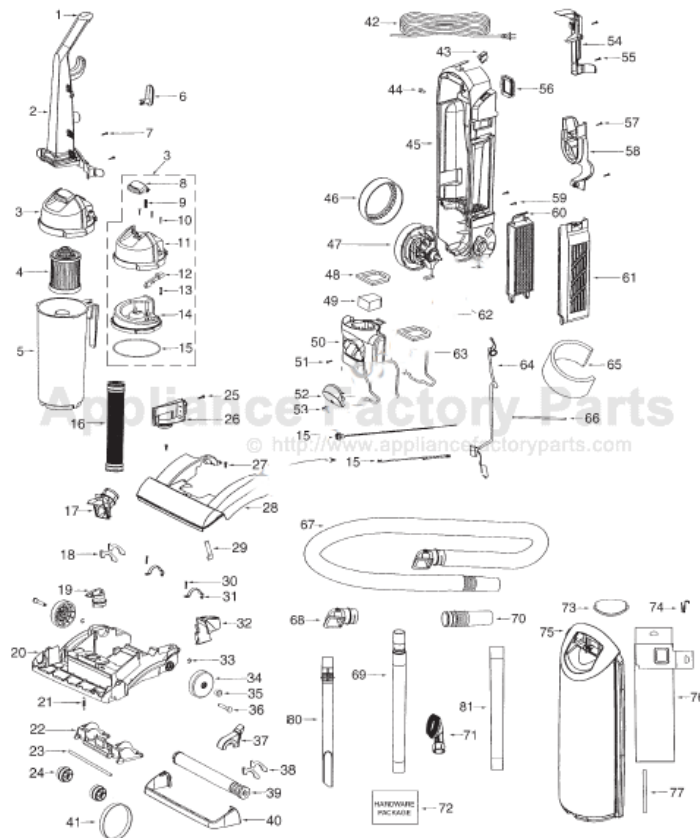

# Eureka 5740A Owner's Manual

[Shop genuine replacement parts for Eureka 5740A](#)

[Find Your Eureka Vacuum Cleaner Parts - Select From 855 Models](#)

----- Manual continues below part list -----

## Available Replacement Parts for Eureka 5740A

[E-61865-4](#)

hose assembly cartoned