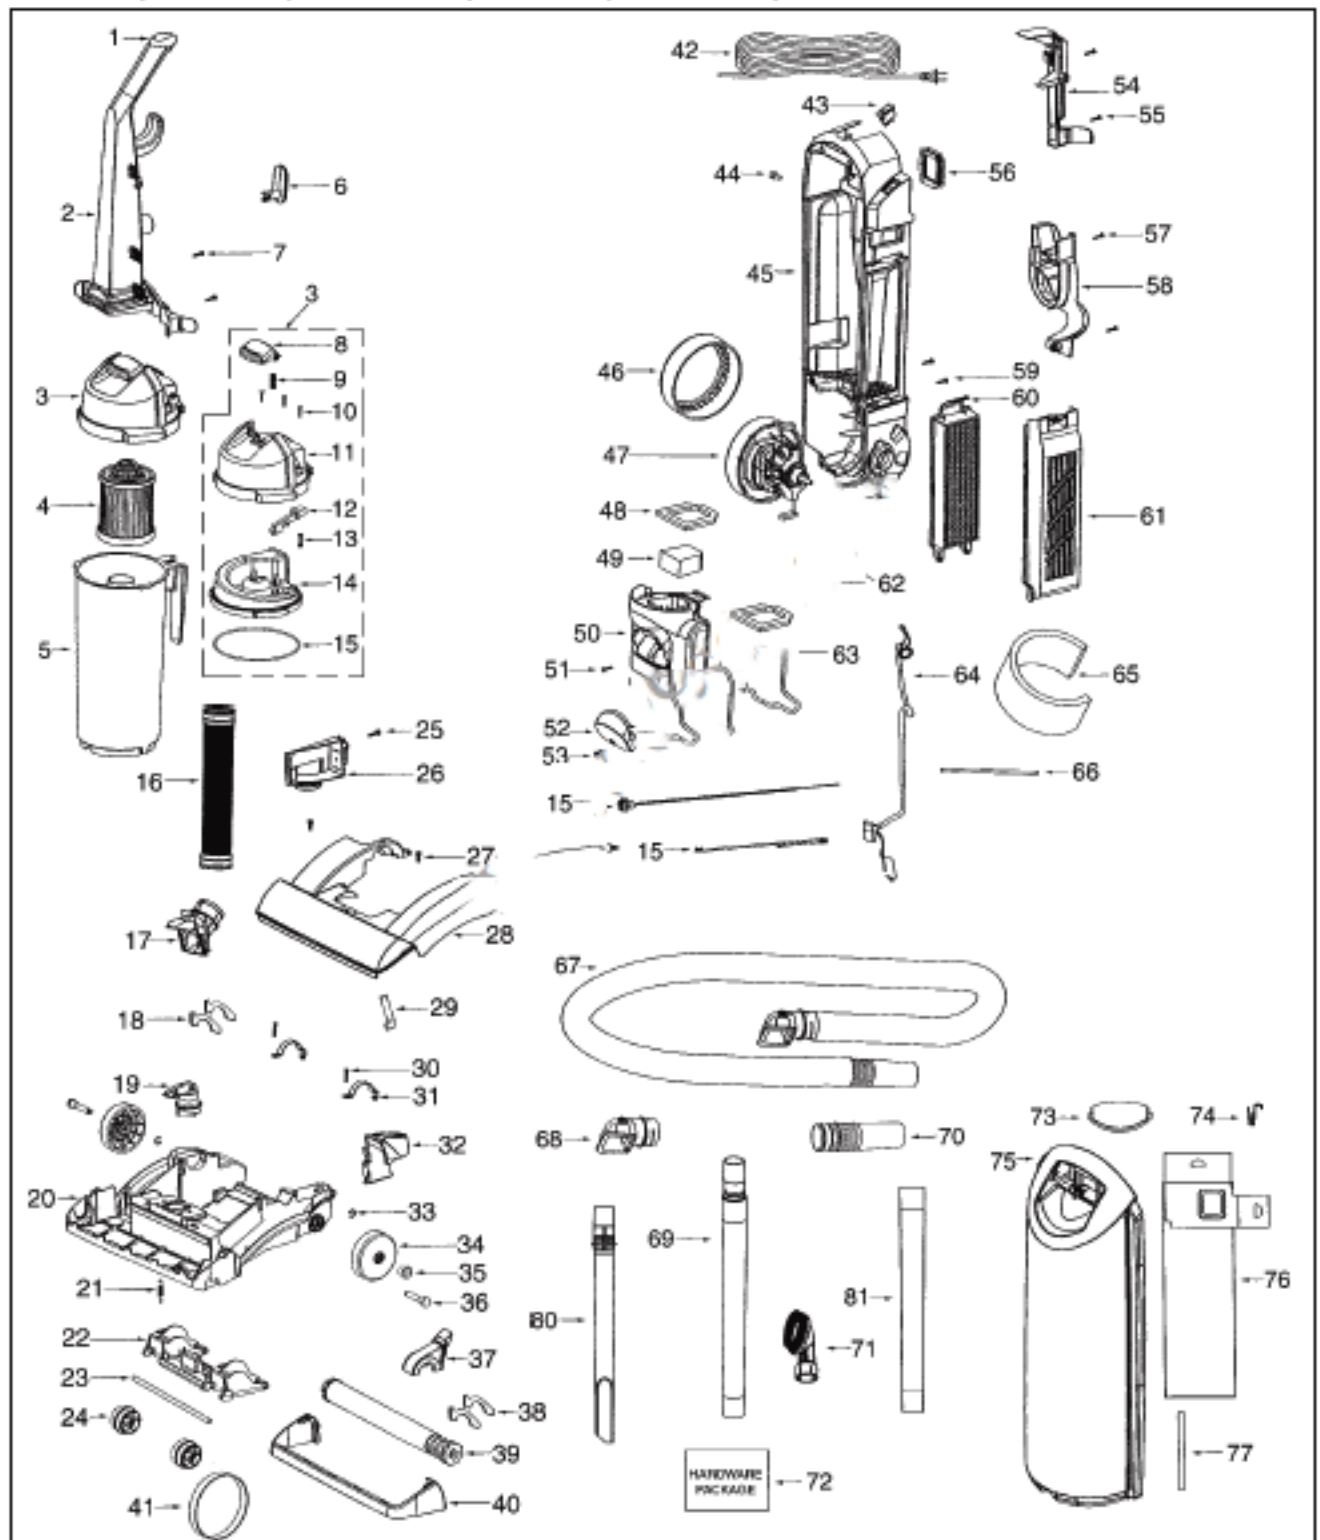

EUREKA Original & Replacement

LITESPEED UPRIGHT

Paper Bag Models 5810A, 5810A-1

Dirt Cup Models 5740A, 5740A-1, 5840A, 5840AV, 5843AV, 5843AZ, 5844AV, 5844AZ, 5846AH, 5846AH-1, 5847AV, 5847AVX, 5847AZ

Original & Replacement **EUREKA**

LITESPEED UPRIGHT

Paper Bag Models 5810A, 5810-A-1

Dirt Cup Models 5740A, 5740A-1, 5840A, 5840AV, 5843AV, 5843AZ, 5844AV, 5844AZ, 5846AH, 5846AH-1, 5847AV, 5847AVX, 5847AZ

KEY	PART NO.	DESCRIPTION	KEY	PART NO.	DESCRIPTION
1	E-71235-119N	Handle Cap	43	E-39455-1	Switch
2	E-71473	Handle Assembly	44	SS-3270	Wire Nut
3	E-71537-1	Cyclone Assembly	45	E-72126	Rear Housing - Bagless Models
4	E-61825	Dust Cup Filter Style DCF3	45	E-71744	Rear Housing - Paper Bag Models
4	ER-1830	Dust Cup Filter Style DCF3	46	E-71649	Motor Gasket
5	E-61864-1	Dust Cup Assembly	47	E-80281-11	Motor
6	E-70864A-119N	Upper Cord Hook		E-39252-1	Thermostat
7	E-53238-44	Screw	48	E-71483	Lower Dirt Cup Gasket
8	E-71479-333N	Dirt Cup Latch	49	E-71480	Pre-Motor Filter
9	E-61866	Spring	50	E-61863-1	Motor Cover
10	E-53238-27	Screw	51	E-53238-27	Screw
11	E-72004-1	Cyclone Top (Incl. 8-15)	52	E-71480-313N	Lens
12	E-71785-119N	Filter Catch	53	E-53238-44	Screw
13	E-61867	Spring	54	E-72127	Switch Cover
14	E-71451-119N	Cyclone	55	E-53238-27	Screw
15	E-71475	Cyclone Gasket	56	E-71482	Intake Gasket
16	E-72001	Base Hose Assembly	57	E-53238-27	Screw
17	N/A	(Order E-72001)	58	E-72127-27	Tool Holder
18	E-71673	Base Felt	59	E-53238-44	Screw
19	E-71448-333N	Height Adjustment Knob	60	E-72006	HEPA Filter Style HF5
20	E-61860-1	Base 5740A, 5740A-1	60	E-70084-1	HEPA Filter Style HF5
20	E-61877-1	Base 5800 Series	60	E-61835	HEPA Filter Insert Style HF6
21	E-54943	Spring	61	E-72008-1	Filter Cover
22	E-71446-119N	Front Wheel Carriage		E-72103-1	HEPA Insert Cover
23	E-71478	Front Axle	62	E-70084	Motor Support Bushing
24	E-39173A-119N	Front Wheel	63	E-71484	Motor Cover Gasket
25	E-53238-27	Screw	64	E-71485	Jumper Cord
26	N/A	(Order E-72001)	65	E-38661	Sound Foam
27	E-61862-1*	Hood 5740A	66	E-70651-1	Flexible Tube
27	E-60178-1*	Hood 5810A	67	E-61865-1	Hose Assembly
27	E-61878-2*	Hood 5840A	68	E-71725-313N	Hose Adaptor
28	E-53238-44	Screw	69	E-71492	Nested Wands
29	E-71574	Handle Release Spring	70	E-70559-119N	Hose Coupling
30	E-53238-27	Screw	71	E-80990-2	Combination Brush
31	E-71487	Motor Clamp	72	E-71917	Hardware Package
32	E-71457-333N	Handle Release	73	E-71830-333N	Bag Cover Latch 5810A, 5810A-1
33	E-54432	Wheel Retainer E-Clip	74	E-71852	Bag Cover Latch Spring 5810A, 5810A-1
34	E-72117-119N	Rear Wheel			
35	E-72113	Wheel Bushing	75	E-61880-1	Bag Cover 5810A, 5810A-1
36	E-38590A	Rear Axle	76	E-61820	Paper Bag Style LS 5810A, 5810A-1 3 Pk
37	E-71741	Belt Cover			
38	E-71672	Belt Cover Felt	77	E-71512	Bag Cover Gasket
39	E-61861-1	Brushroll 12 1/2" 5740A, 5740A-1	78	E-70701-2	Headlight Socket
39	ER-2020	Brushroll 12 1/2" 5740A, 5740A-1	79	E-57940-2	Bulb
39	E-61869-1	Brushroll 14 1/2" 5800 Series	79	HR-3500	Bulb
39	ER-2025	Brushroll 14 1/2" 5800 Series	80	E-71958A-355N	Crevice Wand
40	E-71456-355N	Nozzle Bumper 5740A, 5740A-1	81	E-71973-119N	Outer Wand
40	E-71831-355N	Nozzle Bumper 5800 Series			
41	E-39266	Belt			
41	E-61120	Belt 2 Pk			
42	E-38880-29	Power Cord			

N/A = Not Available