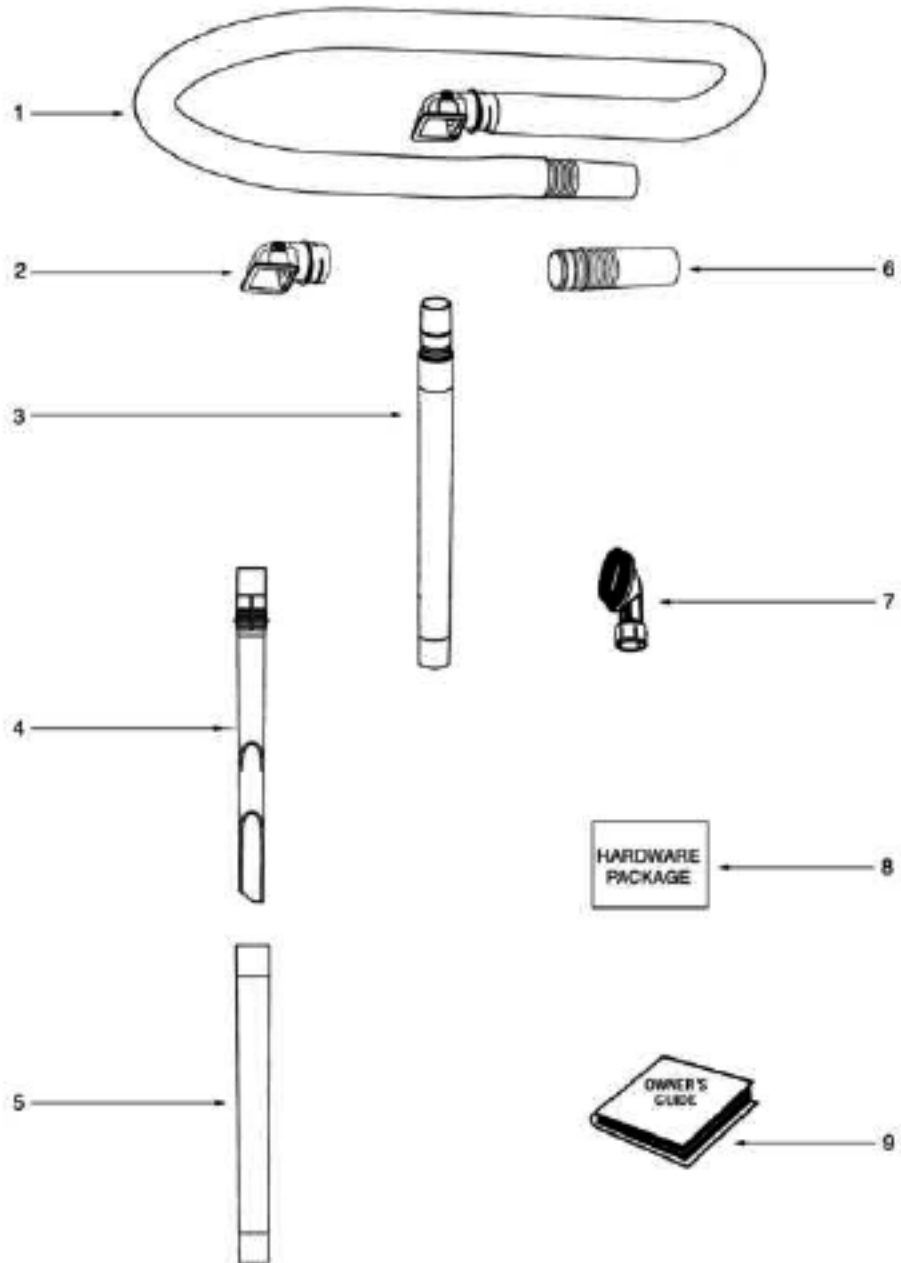

Ref#	Part	Description	Comments	Qty
1	61865-4	HOSE ASSY - CTND		
2	71725-313N	ADAPTER - HOSE		
3	71492A	NESTING WAND ASSEMBLY		
4	71956A-355N	WAND - CREVICE		
5	71973-119N	WAND - OUTER		
6	70559A-119N	COUPLING - HOSE		
7	60990-2	COMBINATION BRSH BRSTLD-C		
8	72322	PACKAGE - HARDWARE		
9	72104A	OWNER'S GUIDE