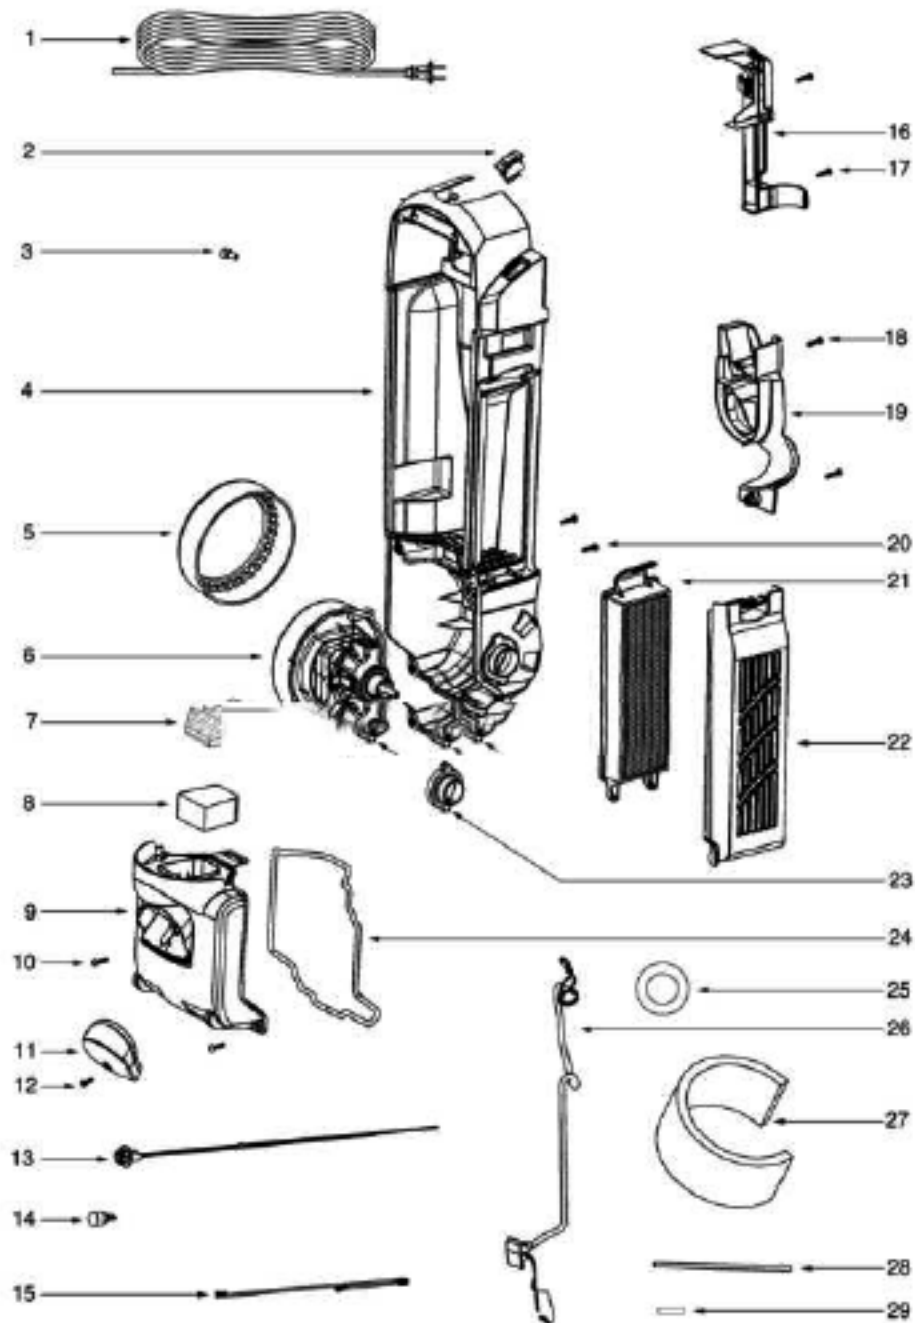

Ref#	Part	Description	Comments	Qty
1	71235-119N	CAP - HANDLE		
2	71473A	HANDLE ASSEMBLY		
3	71746-119N	ADAPTER - CUP		
4	71830-355N	BAG COVER LATCH		
5	71852	SPRING - TORSION		
6	61880-3	BAG COVER ASSEMBLY - PKGD		
7	71747-119N	BAG-IN-PLACE ARM		
8	70864A-119N	HOOK - CORD		
9	53238-44	SCREW PACKAGE		
10	71748	SPRING - TORSION		
11	61820	PAPER BAG PACKAGE - STYLE		
12	71854	GASKET - ADAPTER		
13	71512	GASKET - BAG COVER		
14	71765A	GASKET - LOWER BAG		

Ref#	Part	Description	Comments	Qty
1	39585-2	SUPPLY CORD & TERMINAL AS		
2	39455-1	SWITCH - ROCKER		
3	60192-1	WIRE SPLICE 5		
4	71744	REAR HOUSING ASSEMBLY		
5	71649	GASKET - MOTOR CAN (Eumk		
6	60261-11	MOTOR ASSEMBLY - PACKAGED		
7	71851-119N	MOTOR SCREEN		
8	71480	FILTER - PRE-MOTOR		
9	61879-2	MOTOR COVER ASSY - PKGD		
11	71460-313N	LENS - HEADLAMP		
12	53238-44	SCREW PACKAGE		
13	70701-2	SOCKET & TERMINAL ASSY		
14	57940-3	LAMP - HEADLIGHT		
15	39252-1	THERMOSTAT & TERMINAL ASS		
16	72127	SWITCH COVER ASSEMBLY		
19	71455-119N	TOOL PACK - LOWER		
20	53238-27	SCREW PACKAGE		
21	61830	HEPA FILTER PKG - STYLE H		
22	72006-1	FILTER COVER & GRAPHICS A		
23	70084	BUSHING - MOTOR SUPPORT		
24	71484	GASKET - MOTOR COVER		
25	71969-1	GASKET - MOTOR HUB		
26	71465	CORD - JUMPER		
27	72224-1	FOAM - SOUND		
28	70651-1	TUBE - FLEXIBLE		
29	72167	PLUG		