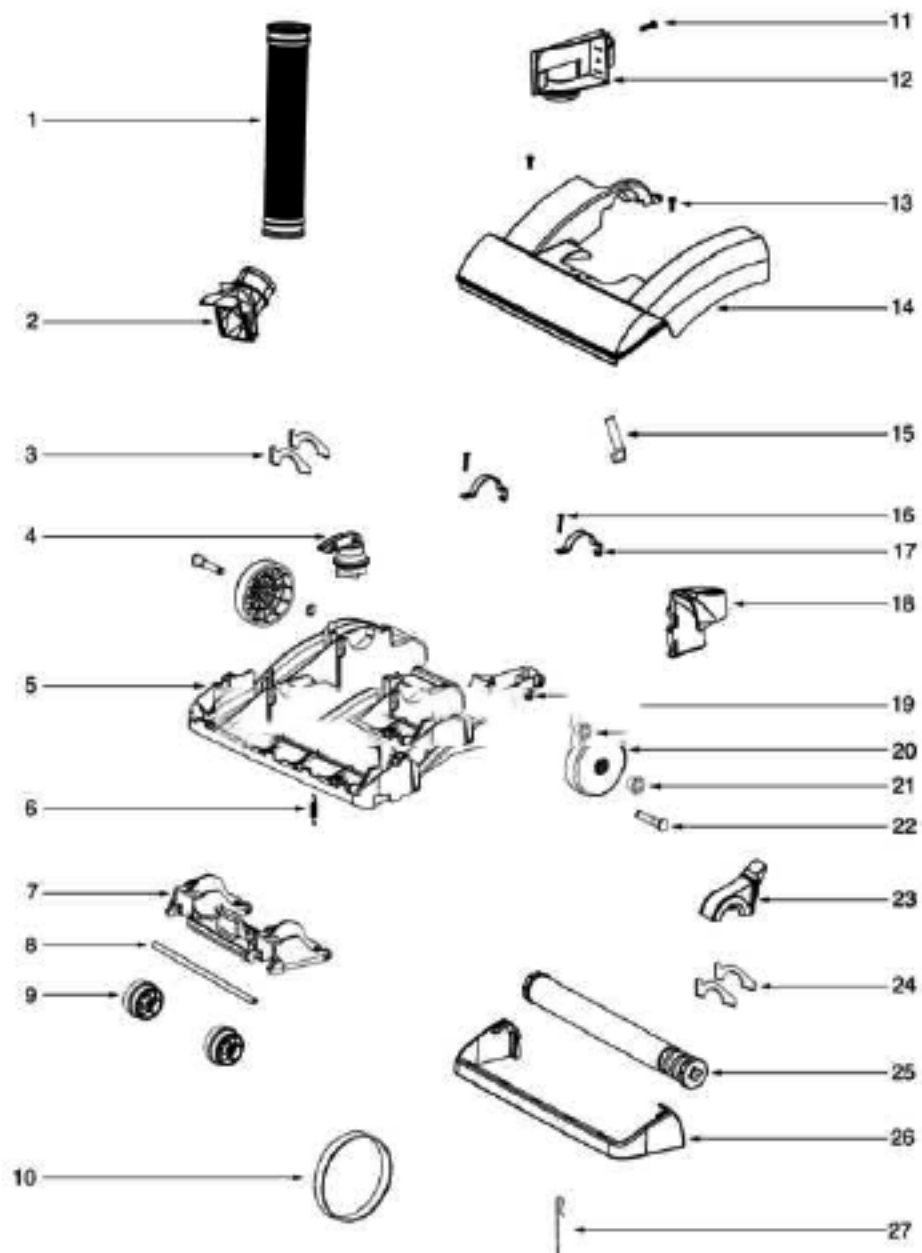

Ref#	Part	Description	Comments	Qty
1	71235-119N	CAP - HANDLE		
2	71473A	HANDLE ASSEMBLY		
3	71746-119N	ADAPTER - CUP		
4	71830-355N	BAG COVER LATCH		
5	71852	SPRING - TORSION		
6	61880-3	BAG COVER ASSEMBLY - PKGD		
7	71747-119N	BAG-IN-PLACE ARM		
8	70864A-119N	HOOK - CORD		
9	53238-44	SCREW PACKAGE		
10	71748	SPRING - TORSION		
11	61820	PAPER BAG PACKAGE - STYLE		
12	71854	GASKET - ADAPTER		
13	71512	GASKET - BAG COVER		
14	71765A	GASKET - LOWER BAG		

Ref#	Part	Description	Comments	Qty
1	39585-2	SUPPLY CORD & TERMINAL AS		
2	39455-1	SWITCH - ROCKER		
3	60192-1	WIRE SPLICE 5		
4	71744	REAR HOUSING ASSEMBLY		
5	71649	GASKET - MOTOR CAN (Eumk		
6	60261-11	MOTOR ASSEMBLY - PACKAGED		
7	71851-119N	MOTOR SCREEN		
8	71480	FILTER - PRE-MOTOR		
9	61879-2	MOTOR COVER ASSY - PKGD		
11	71460-313N	LENS - HEADLAMP		
12	53238-44	SCREW PACKAGE		
13	70701-2	SOCKET & TERMINAL ASSY		
14	57940-3	LAMP - HEADLIGHT		
15	39252-1	THERMOSTAT & TERMINAL ASS		
16	72127	SWITCH COVER ASSEMBLY		
19	71455-119N	TOOL PACK - LOWER		
20	53238-27	SCREW PACKAGE		
21	61830	HEPA FILTER PKG - STYLE H		
22	72006-1	FILTER COVER & GRAPHICS A		
23	70084	BUSHING - MOTOR SUPPORT		
24	71484	GASKET - MOTOR COVER		
25	71969-1	GASKET - MOTOR HUB		
26	71465	CORD - JUMPER		
27	72224-1	FOAM - SOUND		
28	70651-1	TUBE - FLEXIBLE		
29	72167	PLUG		