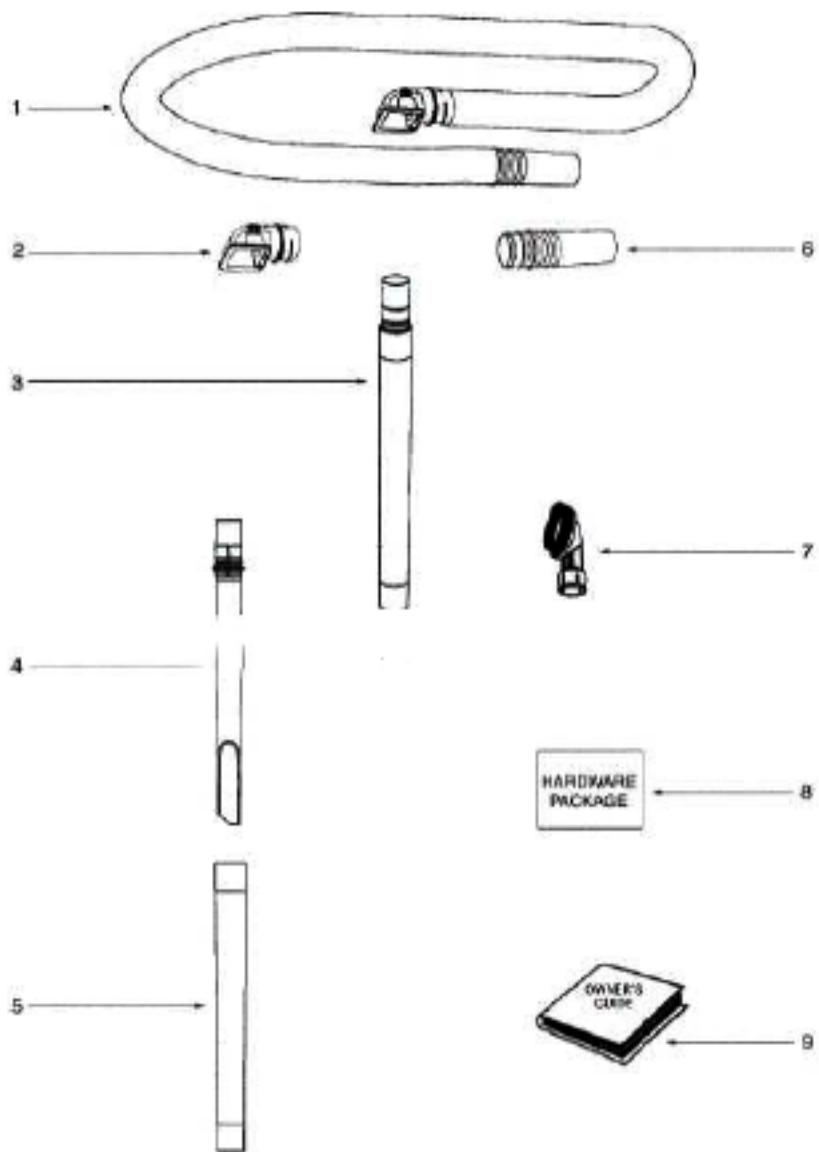

Ref#	Part	Description	Comments	Qty
1	71235-119N	CAP - HANDLE		
2	71473A	HANDLE ASSEMBLY	Includes items 1 & 8	
3	71746-119N	ADAPTER - CUP		
4	71830-355N	BAG COVER LATCH		
5	71852	SPRING - TORSION		
6	61880-8	BAG COVER ASSEMBLY - PKGD	Includes items 4, 5 & 13	
7	71747-119N	BAG-IN-PLACE ARM		
8	70864A-119N	HOOK - CORD		
9	53238-44	SCREW PACKAGE	Pkg of 10	
10	71748	SPRING - TORSION		
11	61820	PAPER BAG PACKAGE - STYLE		
12	71854	GASKET - ADAPTER		
13	71512	GASKET - BAG COVER		
14	71765A	GASKET - LOWER BAG		

Ref#	Part	Description	Comments	Qty
1	39585-2	SUPPLY CORD & TERMINAL AS		
2	39455-1	SWITCH - ROCKER		
3	60192-1	WIRE SPLICE 5		
4	71744	REAR HOUSING ASSEMBLY	Includes Item 24	
5	71649	GASKET - MOTOR CAN (Eumek		
6	60261-11	MOTOR ASSEMBLY - PACKAGED		
7	71851-119N	MOTOR SCREEN		
8	71480	FILTER - PRE-MOTOR		
9	61879-4	MOTOR COVER ASSY - PKGD		
11	71460-313N	LENS - HEADLAMP		
12	53238-44	SCREW PACKAGE	Pkg of 10	
13	70701-2	SOCKET & TERMINAL ASSY		
14	57940-3	LAMP - HEADLIGHT		
15	39252-1	THERMOSTAT & TERMINAL ASS		
16	72127	SWITCH COVER ASSEMBLY		
19	71455-119N	TOOL PACK - LOWER		
20	53238-27	SCREW PACKAGE	Pkg of 10	
21	61830	HEPA FILTER PKG - STYLE H		
22	72006-4	FILTER COVER & GRAPHICS A		
23	70084	BUSHING - MOTOR SUPPORT		
24	71484	GASKET - MOTOR COVER		
25	71969-1	GASKET - MOTOR HUB		
26	71465	CORD - JUMPER		
27	72224-1	FOAM - SOUND		
28	70651-1	TUBE - FLEXIBLE		
29	72167	PLUG		