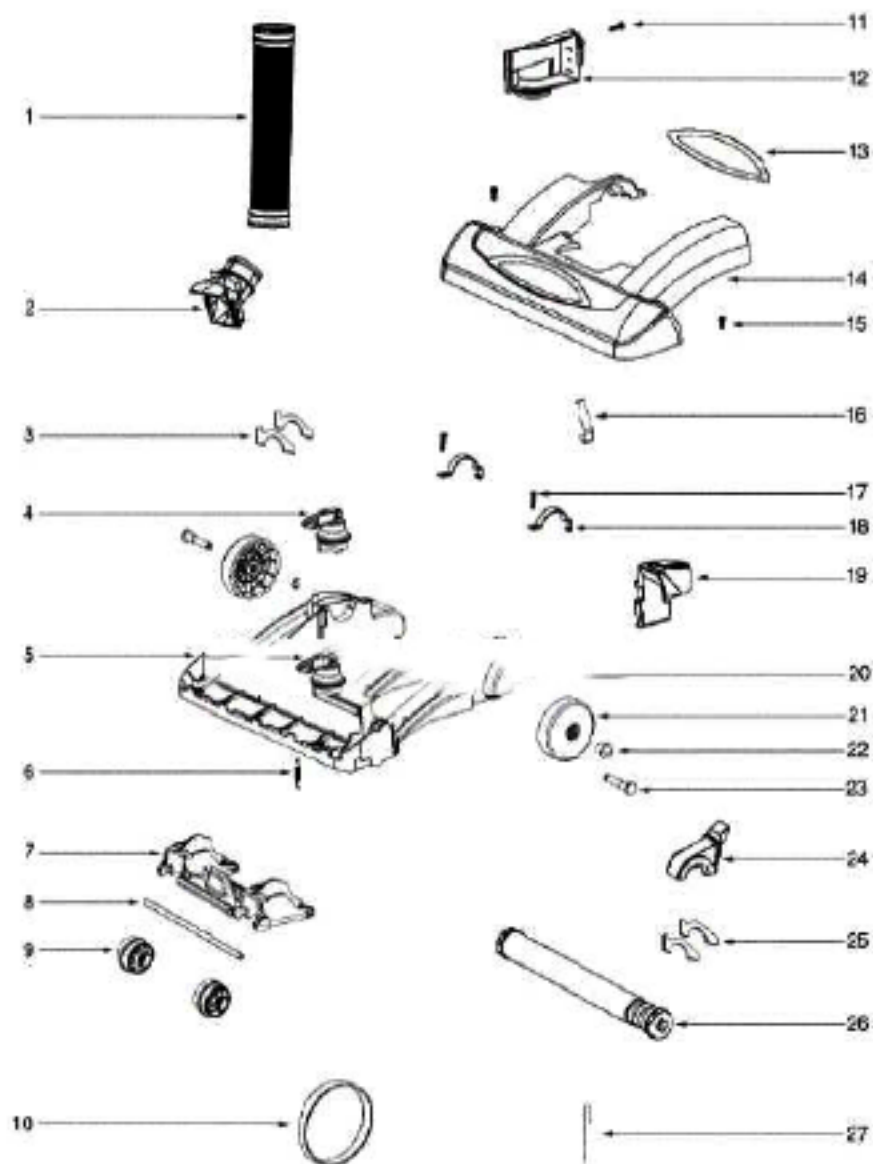

Ref#	Part	Description	Comments	Qty
1	71466	BASE HOSE ASSY		
2	71447-119N	BASE HOSE ASSY		
3	73153	FELT - BASE		
4	71448-355N	KNOB - HEIGHT ADJUSTMENT		
5	61877-7	BASE ASSEMBLY - PACKAGED	Includes items 3,4,6,7,8,9,16,19,20,21,22,23 & 27	
6	54943	SPRING PACKAGE		
7	71448A-119N	CARRIAGE - WHEEL		
8	71478	AXLE - FRONT		
9	39173A-119N	WHEEL - FRONT		
10	61120A	BELT PKG ASSY-STYLE U EXT		
12	71726-119N	BASE HOSE ASSY		
13	72178-5	DELUXE 15" LENS & GRAPHIC		
14	61878-22	HOOD ASSEMBLY - PACKAGED	Includes item 13	
15	53238-44	SCREW PACKAGE	Pkg of 10	
16	71574	SPRING - HANDLE RELEASE		
17	53238-27	SCREW PACKAGE	Pkg of 10	
18	71487	CLAMP - MOTOR		
19	71457-355N	RELEASE - HANDLE		
20	54432-1	PACKAGE - RETAINING RING		
21	72117-119N	WHEEL - REAR		
22	72113-1	BUSHING - AXLE		
23	38590A	AXLE - REAR		
24	71741A	BELT CAP ASSEMBLY	Includes item 25	
25	73152	FELT - BELT CAP		
26	62228-3	BRUSHROLL ASSEMBLY - CART		
27	38063	GUARD - BELT		
	30474A	FAN - MOTOR COOLING		
	51108A-10	RIVET PACKAGE		
	61000	SWITCH SUPPORT		
	71005	GASKET - BAG COVER		
	71705-4	CYCLONIC CASSETTE ASSY