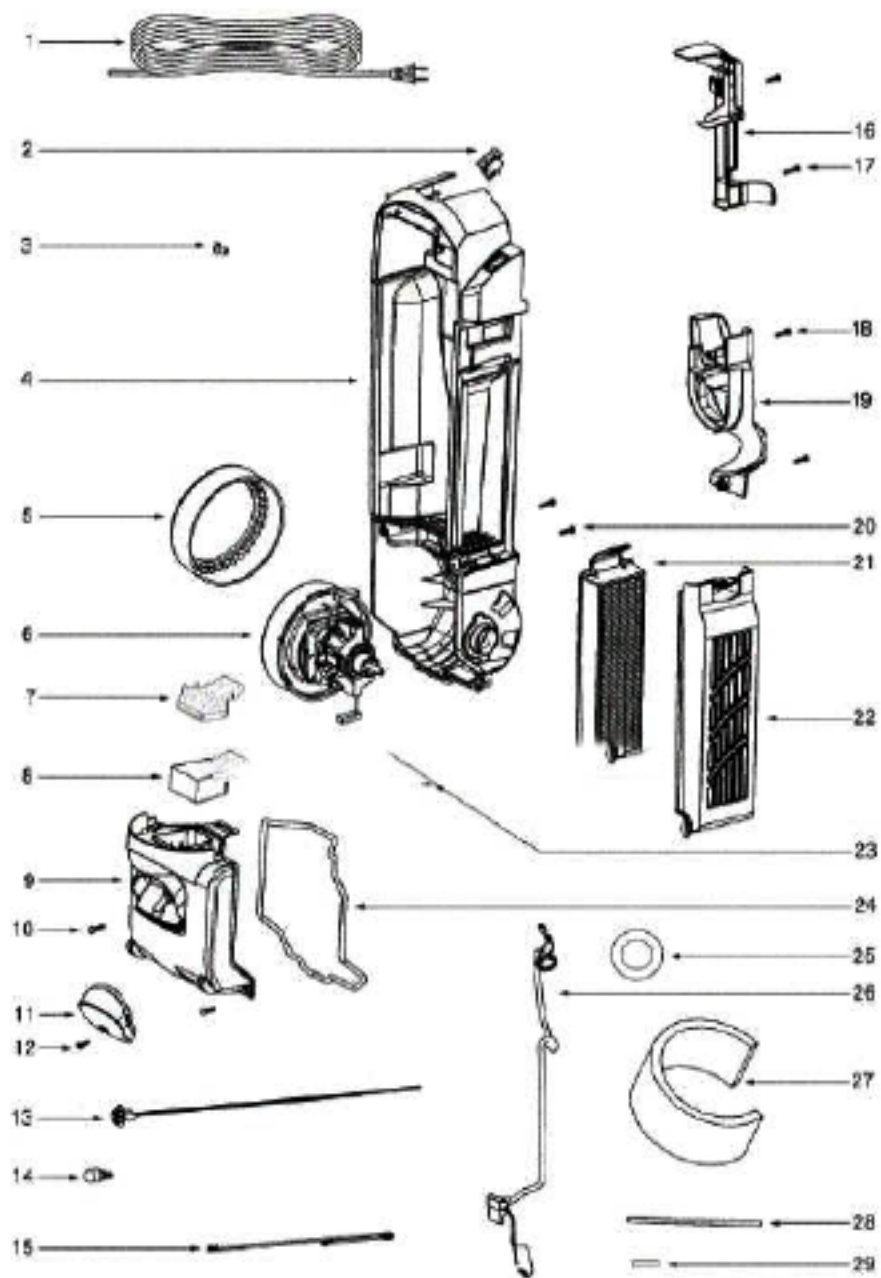

Ref#	Part	Description	Comments	Qty
1	71235-119N	CAP - HANDLE		
2	71473A	HANDLE ASSEMBLY	Includes items 1 & 8	
3	71746-119N	ADAPTER - CUP		
4	71830-355N	BAG COVER LATCH		
5	71852	SPRING - TORSION		
6	61880-8	BAG COVER ASSEMBLY - PKGD	Includes items 4, 5 & 13	
7	71747-119N	BAG-IN-PLACE ARM		
8	70864A-119N	HOOK - CORD		
9	53238-44	SCREW PACKAGE	Pkg of 10	
10	71748	SPRING - TORSION		
11	61820	PAPER BAG PACKAGE - STYLE		
12	71854	GASKET - ADAPTER		
13	71512	GASKET - BAG COVER		
14	71765A	GASKET - LOWER BAG		

Ref#	Part	Description	Comments	Qty
1	39585-2	SUPPLY CORD & TERMINAL AS		
2	39455-1	SWITCH - ROCKER		
3	60192-1	WIRE SPLICE 5		
4	71744	REAR HOUSING ASSEMBLY	Includes Item 24	
5	71649	GASKET - MOTOR CAN (Eumek		
6	60261-11	MOTOR ASSEMBLY - PACKAGED		
7	71851-119N	MOTOR SCREEN		
8	71480	FILTER - PRE-MOTOR		
9	61879-4	MOTOR COVER ASSY - PKGD		
11	71460-313N	LENS - HEADLAMP		
12	53238-44	SCREW PACKAGE	Pkg of 10	
13	70701-2	SOCKET & TERMINAL ASSY		
14	57940-3	LAMP - HEADLIGHT		
15	39252-1	THERMOSTAT & TERMINAL ASS		
16	72127	SWITCH COVER ASSEMBLY		
19	71455-119N	TOOL PACK - LOWER		
20	53238-27	SCREW PACKAGE	Pkg of 10	
21	61830	HEPA FILTER PKG - STYLE H		
22	72006-4	FILTER COVER & GRAPHICS A		
23	70084	BUSHING - MOTOR SUPPORT		
24	71484	GASKET - MOTOR COVER		
25	71969-1	GASKET - MOTOR HUB		
26	71465	CORD - JUMPER		
27	72224-1	FOAM - SOUND		
28	70651-1	TUBE - FLEXIBLE		
29	72167	PLUG		