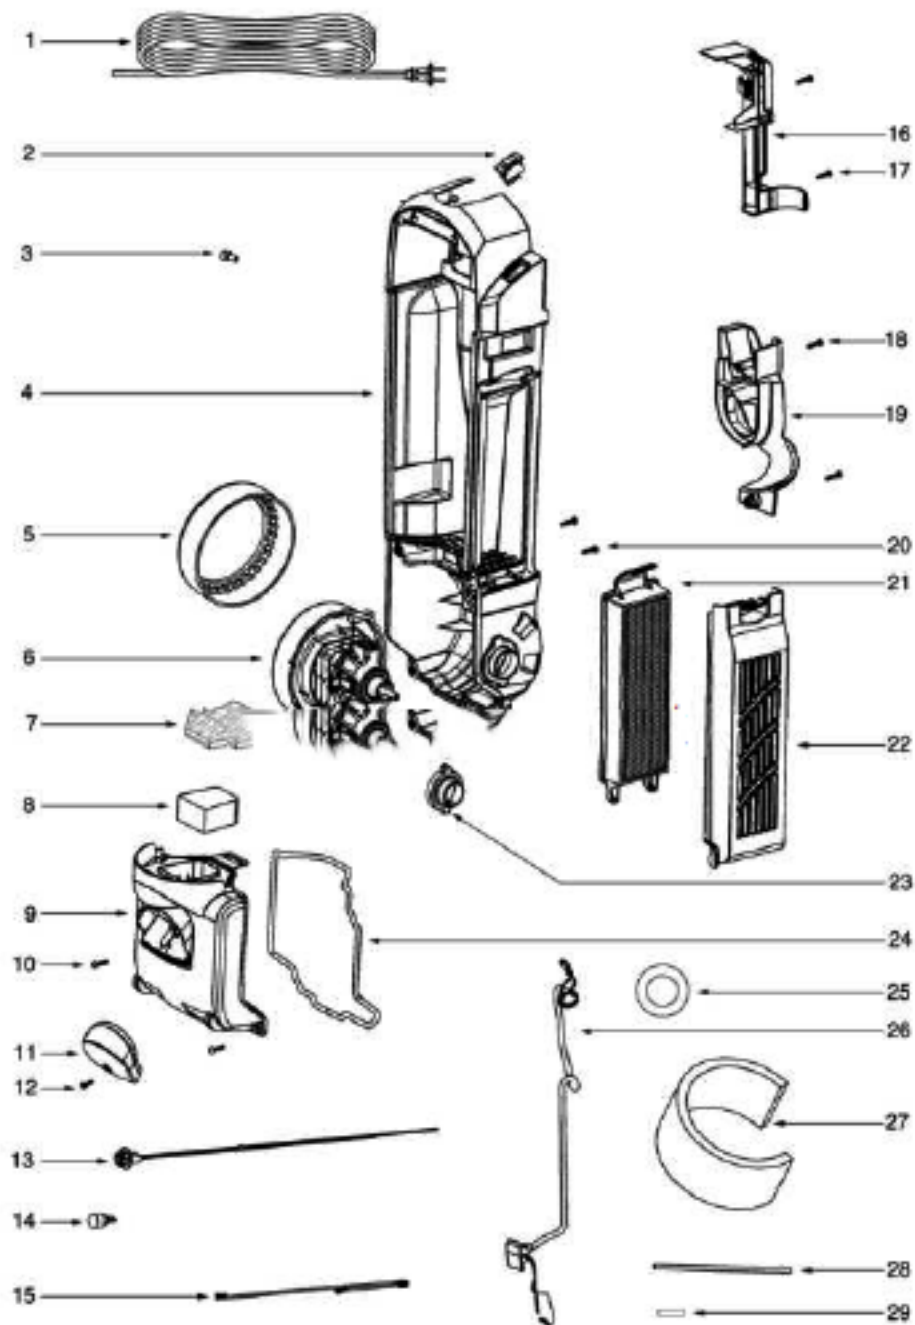

Ref#	Part	Description	Comments	Qty
1	71235-119N	CAP - HANDLE		
2	71473A	HANDLE ASSEMBLY		
3	71746-119N	ADAPTER - CUP		
4	71830-355N	BAG COVER LATCH		
5	71852	SPRING - TORSION		
6	61880-4	BAG COVER ASSEMBLY - PKGD		
7	71747-119N	BAG-IN-PLACE ARM		
8	70864A-119N	HOOK - CORD		
9	53238-44	SCREW PACKAGE		
10	71748	SPRING - TORSION		
11	61820	PAPER BAG PACKAGE - STYLE		
12	71854	GASKET - ADAPTER		
13	71512	GASKET - BAG COVER		
14	71765A	GASKET - LOWER BAG		
	61880-3	BAG COVER ASSEMBLY - PKGD		

Ref#	Part	Description	Comments	Qty
1	39585-2	SUPPLY CORD & TERMINAL AS		
2	39455-1	SWITCH - ROCKER		
3	60192-1	WIRE SPLICE 5		
4	71744	REAR HOUSING ASSEMBLY		
5	71649	GASKET - MOTOR CAN (Eumek		
6	60261-11	MOTOR ASSEMBLY - PACKAGED		
7	71851-119N	MOTOR SCREEN		
8	71480	FILTER - PRE-MOTOR		
9	61879-2	MOTOR COVER ASSY - PKGD		
11	71460-313N	LENS - HEADLAMP		
12	53238-44	SCREW PACKAGE		
13	70701-2	SOCKET & TERMINAL ASSY		
14	57940-3	LAMP - HEADLIGHT		
15	39252-1	THERMOSTAT & TERMINAL ASS		
16	72127	SWITCH COVER ASSEMBLY		
19	71455-119N	TOOL PACK - LOWER		
20	53238-27	SCREW PACKAGE		
21	61830	HEPA FILTER PKG - STYLE H		
22	72006-3	FILTER COVER & GRAPHICS A		
23	70084	BUSHING - MOTOR SUPPORT		
24	71484	GASKET - MOTOR COVER		
25	71969-1	GASKET - MOTOR HUB		
26	71465	CORD - JUMPER		
27	72224-1	FOAM - SOUND		
28	70651-1	TUBE - FLEXIBLE		
29	72167	PLUG		
	72006-1	FILTER COVER & GRAPHICS A		