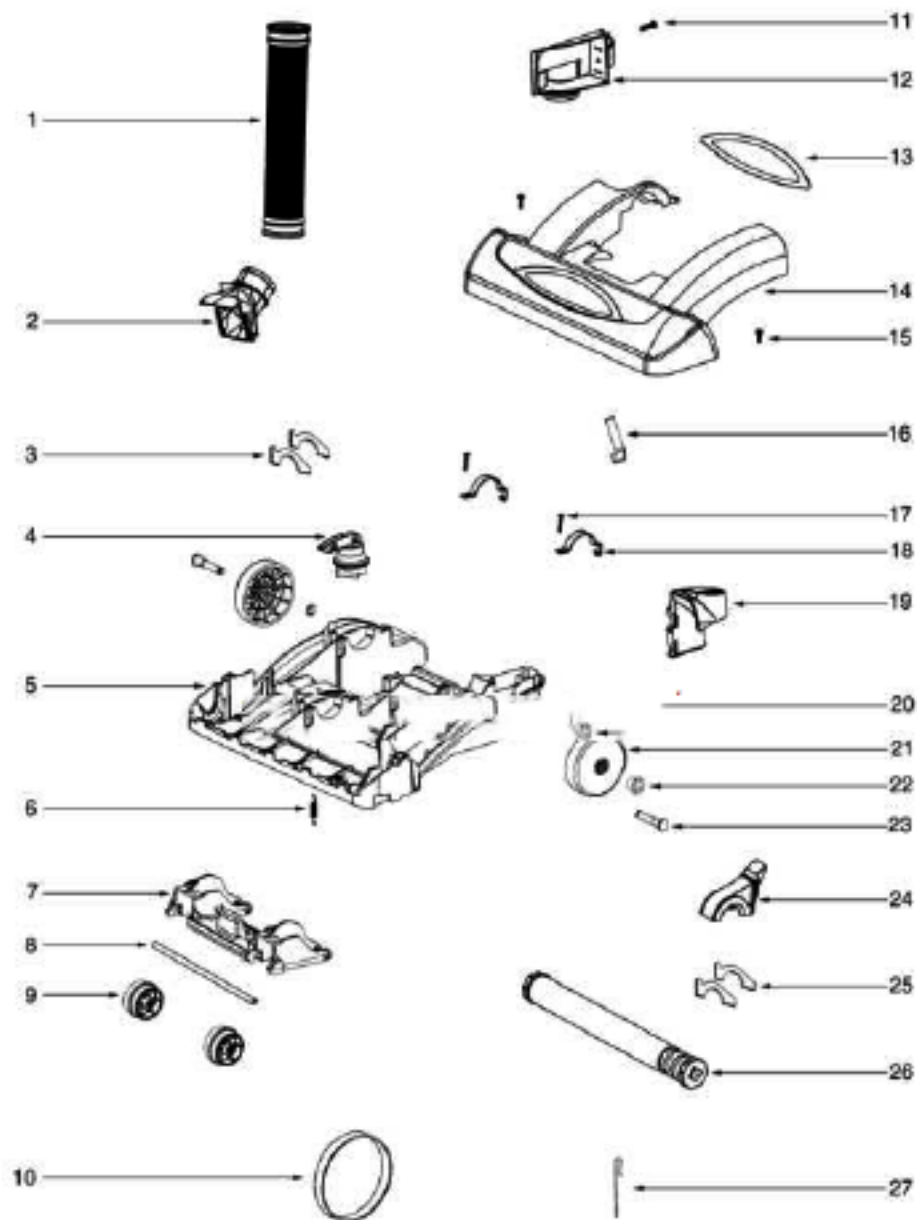

Ref#	Part	Description	Comments	Qty
1	71235-119N	CAP - HANDLE		
2	71473A	HANDLE ASSEMBLY		
3	71746-119N	ADAPTER - CUP		
4	71830-355N	BAG COVER LATCH		
5	71852	SPRING - TORSION		
6	61880-4	BAG COVER ASSEMBLY - PKGD		
7	71747-119N	BAG-IN-PLACE ARM		
8	70864A-119N	HOOK - CORD		
9	53238-44	SCREW PACKAGE		
10	71748	SPRING - TORSION		
11	61820	PAPER BAG PACKAGE - STYLE		
12	71854	GASKET - ADAPTER		
13	71512	GASKET - BAG COVER		
14	71765A	GASKET - LOWER BAG		
	61880-3	BAG COVER ASSEMBLY - PKGD		

Ref#	Part	Description	Comments	Qty
1	39585-2	SUPPLY CORD & TERMINAL AS		
2	39455-1	SWITCH - ROCKER		
3	60192-1	WIRE SPLICE 5		
4	71744	REAR HOUSING ASSEMBLY		
5	71649	GASKET - MOTOR CAN (Eumek		
6	60261-11	MOTOR ASSEMBLY - PACKAGED		
7	71851-119N	MOTOR SCREEN		
8	71480	FILTER - PRE-MOTOR		
9	61879-2	MOTOR COVER ASSY - PKGD		
11	71460-313N	LENS - HEADLAMP		
12	53238-44	SCREW PACKAGE		
13	70701-2	SOCKET & TERMINAL ASSY		
14	57940-3	LAMP - HEADLIGHT		
15	39252-1	THERMOSTAT & TERMINAL ASS		
16	72127	SWITCH COVER ASSEMBLY		
19	71455-119N	TOOL PACK - LOWER		
20	53238-27	SCREW PACKAGE		
21	61830	HEPA FILTER PKG - STYLE H		
22	72006-3	FILTER COVER & GRAPHICS A		
23	70084	BUSHING - MOTOR SUPPORT		
24	71484	GASKET - MOTOR COVER		
25	71969-1	GASKET - MOTOR HUB		
26	71465	CORD - JUMPER		
27	72224-1	FOAM - SOUND		
28	70651-1	TUBE - FLEXIBLE		
29	72167	PLUG		
	72006-1	FILTER COVER & GRAPHICS A		