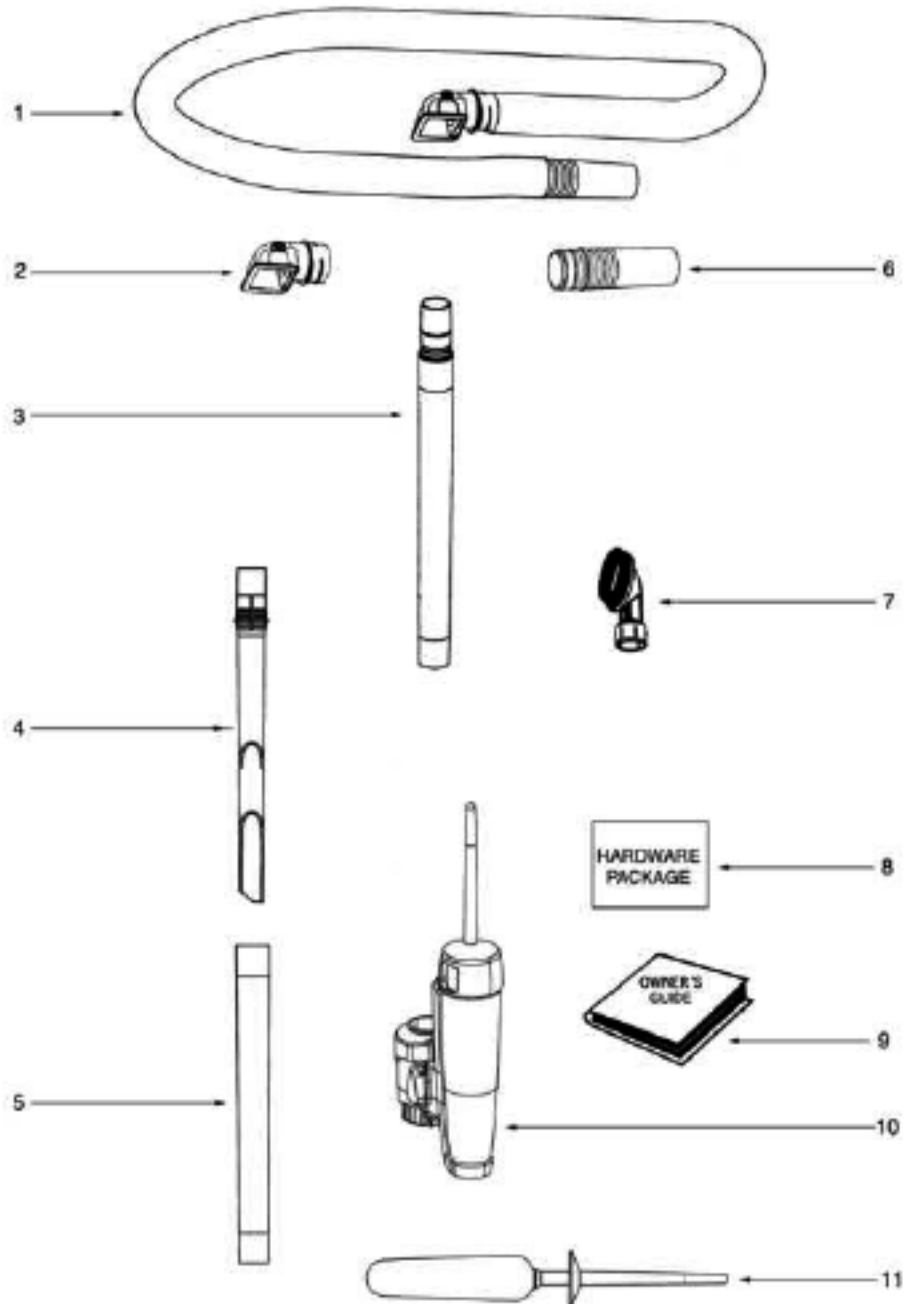

Ref#	Part	Description	Comments	Qty
1	61865-3	HOSE ASSY - CTND		
2	71725-313N	ADAPTER - HOSE		
3	71492A	NESTING WAND ASSEMBLY		
4	71956A-355N	WAND - CREVICE		
5	71973-119N	WAND - OUTER		
6	70559A-119N	COUPLING - HOSE		
7	60990-2	COMBINATION BRSH BRSTLD-C		
8	72322	PACKAGE - HARDWARE		
9	72104A	OWNER'S GUIDE		
10	72293-2	ELECTROSTATIC DUSTER ASSE		
11	72498	DUSTER ASSEMBLY		
	61865-1	HOSE ASSY - CTND