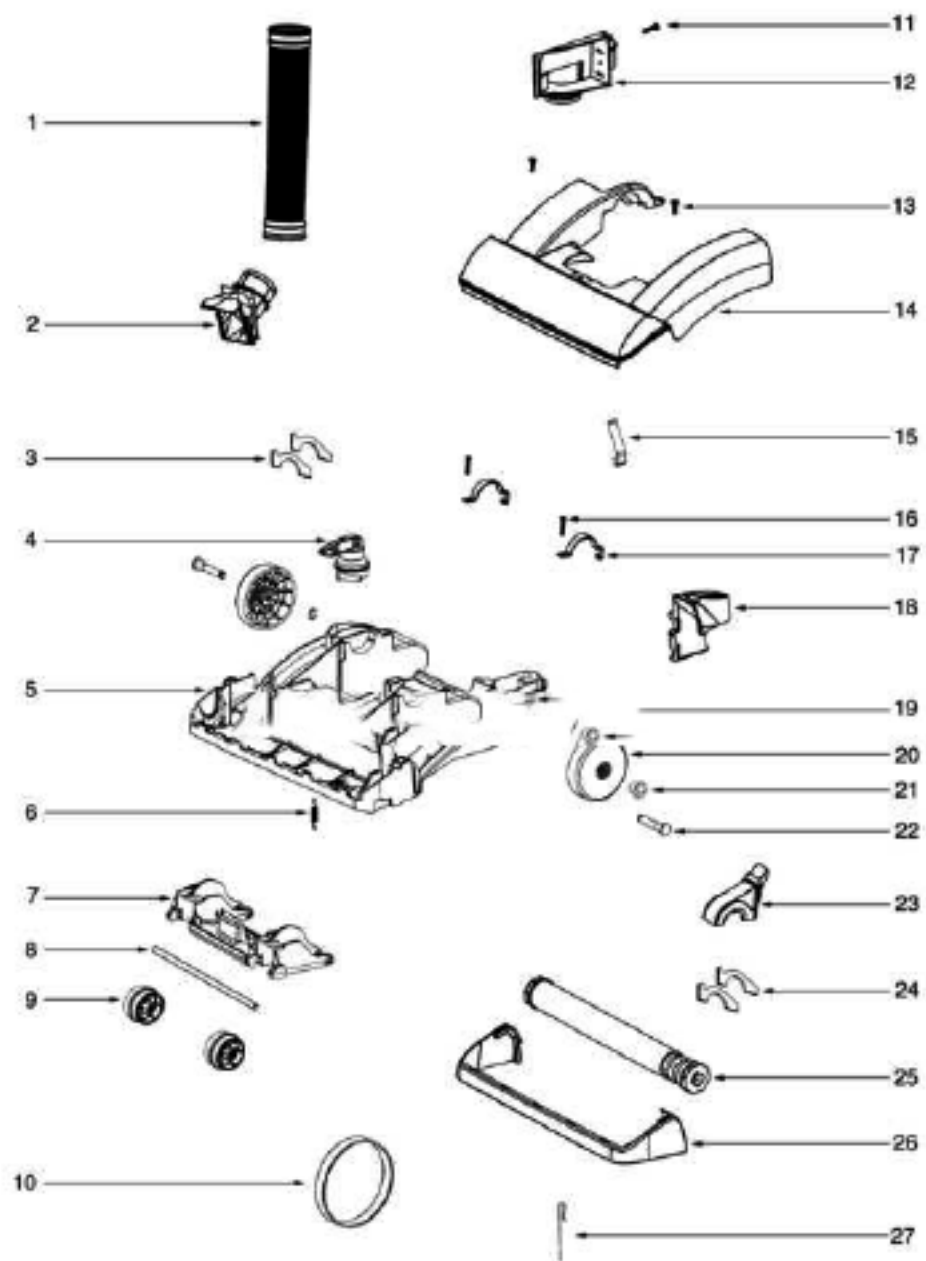

## Dust Cup/Handle - 5841BV

Ref #	Part	Description	Comments	Qty
1	71235-119N	CAP - HANDLE		
2	71473A	HANDLE ASSEMBLY		
3	71537-9	CYCLONE ASSEMBLY		
4	61825	DUST CUP FILTER PACKAGE D		
5	61864-1	DUST CUP ASSY - PKGD		
6	70864A-119N	HOOK - CORD		
7	53238-44	SCREW PACKAGE		
9	61865	SPRING PACKAGE		
8	71479-333N	LATCH - DUST CUP		
10	53238-27	SCREW PACKAGE		
11	72004-9	CYCLONE ASSEMBLY		
12	71785-119N	CATCH - FILTER IN PLACE		
13	61867	SPRING PACKAGE		
14	71451-119N	CYCLONE		
15	71475	GASKET - CYCLONE		

## Main Body - 5841BV

Ref #	Part	Description	Comments	Qty
1	39585-2	SUPPLY CORD & TERMINAL ASS		
2	39455-1	SWITCH - ROCKER		
3	60192-1	WIRE SPLICE 5		
4	72126B	REAR HOUSING ASSEMBLY		
5	71649	GASKET - MOTOR CAN (Eumpk		
6	60261-11	MOTOR ASSEMBLY - PACKAGED		
7	71483	GASKET - DIRT CUP LOWER		
8	71480	FILTER - PRE-MOTOR		
9	61863-8	MOTOR COVER ASSY - PACKAG		
11	71460-313N	LENS - HEADLAMP		
12	53238-44	SCREW PACKAGE		
13	70701-2	SOCKET & TERMINAL ASSY		
14	57940-3	LAMP - HEADLIGHT		
15	39252-1	THERMOSTAT & TERMINAL ASS		
16	72127	SWITCH COVER ASSEMBLY		
18	71482	GASKET - INTAKE		
20	71455-119N	TOOL PACK - LOWER		
21	53238-27	SCREW PACKAGE		
22	61845	HEPA FILTER INSERT - STYL		
23	72103-4	MICRON FLTR CVR & GRPHCS		
24	70084	BUSHING - MOTOR SUPPORT		
25	71484	GASKET - MOTOR COVER		
26	71969-1	GASKET - MOTOR HUB		
27	71465	CORD - JUMPER		
28	72224-1	FOAM - SOUND		
29	70651-1	TUBE - FLEXIBLE		
30	72167	PLUG		