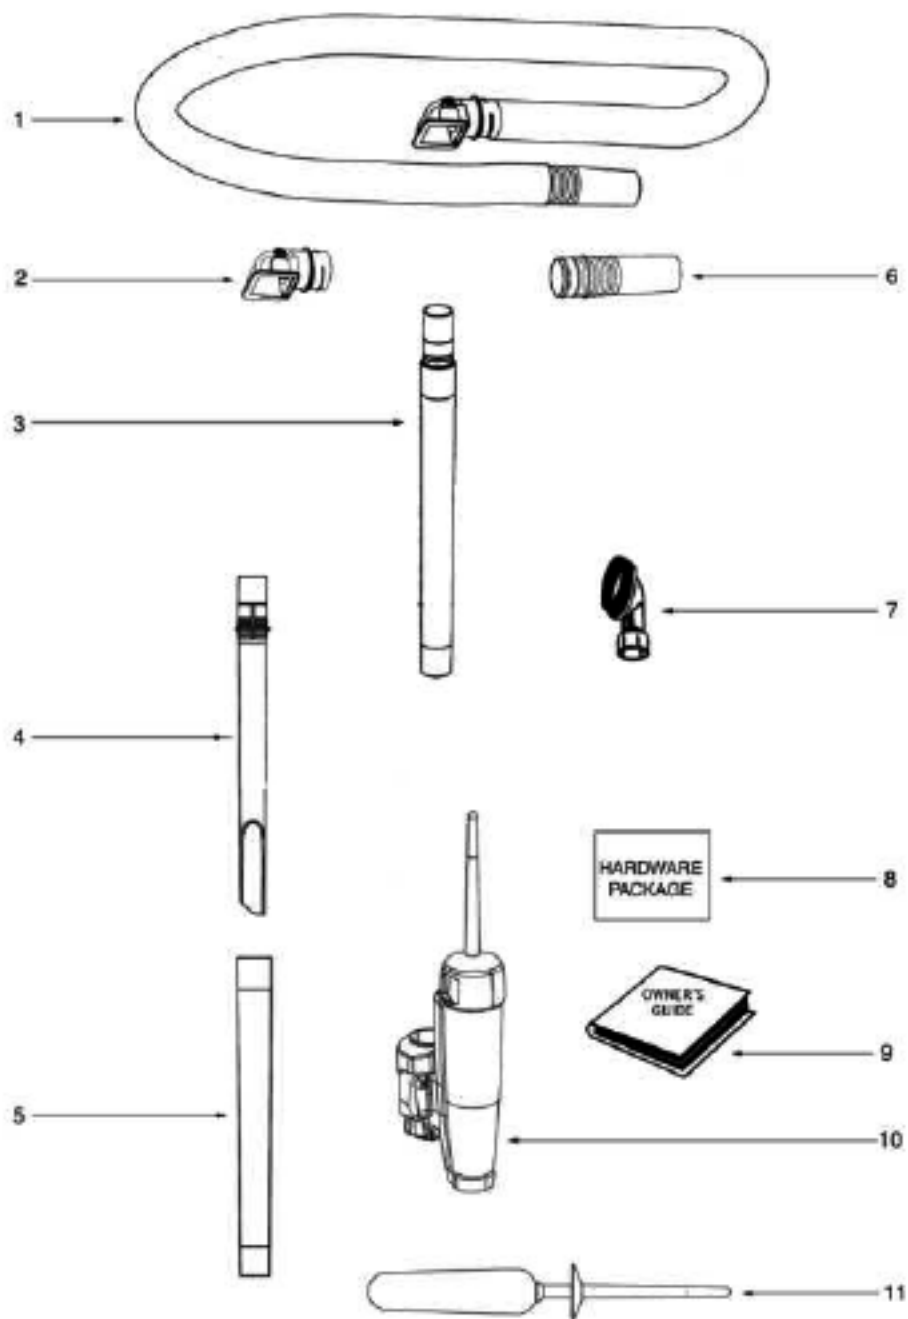

Accessories - 5841BV

Ref #	Part	Description	Comments	Qty
1	61865-4	HOSE ASSEMBLY - CARTONED		
2	71725-313N	ADAPTER - HOSE		
3	71492A	NESTING WAND ASSEMBLY		
4	71956A-355N	WAND - CREVICE		
5	71973-119N	WAND - OUTER		
6	70559A-119N	COUPLING - HOSE		
7	60990-2	COMBINATION BRSH BRSTLD-C		
8	72322	PACKAGE - HARDWARE		
9	71496C	OWNER'S GUIDE		
10	72293	ELECTROSTATIC DUSTER ASSE		
11	72498	DUSTER ASSEMBLY