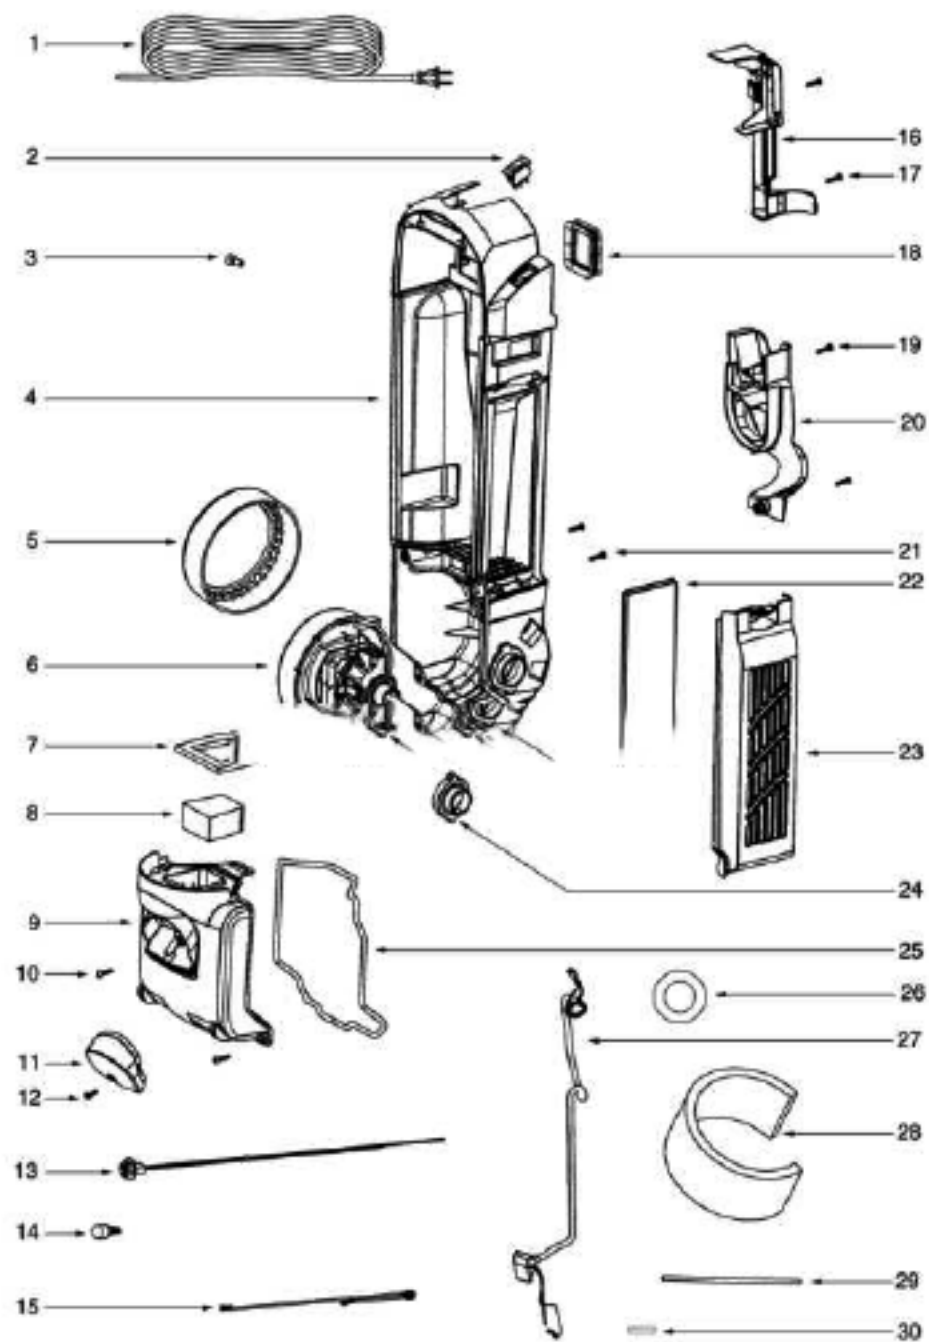

## Dust Cup/Handle - 5841BV

Ref #	Part	Description	Comments	Qty
1	71235-119N	CAP - HANDLE		
2	71473A	HANDLE ASSEMBLY		
3	71537-9	CYCLONE ASSEMBLY		
4	61825	DUST CUP FILTER PACKAGE D		
5	61864-1	DUST CUP ASSY - PKGD		
6	70864A-119N	HOOK - CORD		
7	53238-44	SCREW PACKAGE		
9	61865	SPRING PACKAGE		
8	71479-333N	LATCH - DUST CUP		
10	53238-27	SCREW PACKAGE		
11	72004-9	CYCLONE ASSEMBLY		
12	71785-119N	CATCH - FILTER IN PLACE		
13	61867	SPRING PACKAGE		
14	71451-119N	CYCLONE		
15	71475	GASKET - CYCLONE		

## Main Body - 5841BV

Ref #	Part	Description	Comments	Qty
1	39585-2	SUPPLY CORD & TERMINAL ASS		
2	39455-1	SWITCH - ROCKER		
3	60192-1	WIRE SPLICE 5		
4	72126B	REAR HOUSING ASSEMBLY		
5	71649	GASKET - MOTOR CAN (Eumpk		
6	60261-11	MOTOR ASSEMBLY - PACKAGED		
7	71483	GASKET - DIRT CUP LOWER		
8	71480	FILTER - PRE-MOTOR		
9	61863-8	MOTOR COVER ASSY - PACKAG		
11	71460-313N	LENS - HEADLAMP		
12	53238-44	SCREW PACKAGE		
13	70701-2	SOCKET & TERMINAL ASSY		
14	57940-3	LAMP - HEADLIGHT		
15	39252-1	THERMOSTAT & TERMINAL ASS		
16	72127	SWITCH COVER ASSEMBLY		
18	71482	GASKET - INTAKE		
20	71455-119N	TOOL PACK - LOWER		
21	53238-27	SCREW PACKAGE		
22	61845	HEPA FILTER INSERT - STYL		
23	72103-4	MICRON FLTR CVR & GRPHCS		
24	70084	BUSHING - MOTOR SUPPORT		
25	71484	GASKET - MOTOR COVER		
26	71969-1	GASKET - MOTOR HUB		
27	71465	CORD - JUMPER		
28	72224-1	FOAM - SOUND		
29	70651-1	TUBE - FLEXIBLE		
30	72167	PLUG		