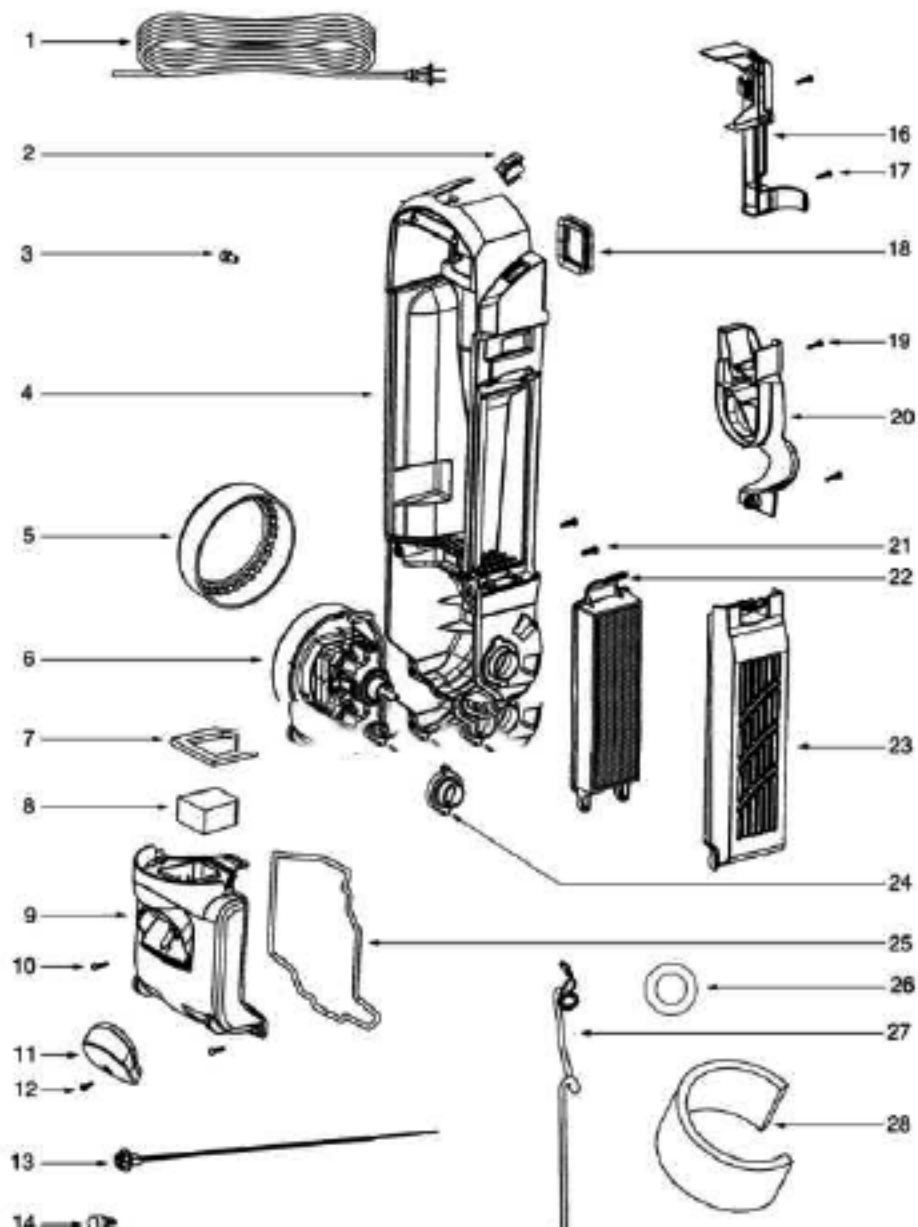

Ref#	Part	Description	Comments	Qty
1	71235-119N	CAP - HANDLE		
2	71473A	HANDLE ASSEMBLY		
3	71537-12	CYCLONE ASSEMBLY		
4	61825	DUST CUP FLTR(STYLE DCF3)		
5	61864-1	DUST CUP ASSY - PKGD		
6	70864A-119N	HOOK - CORD		
7	53238-44	SCREW PACKAGE		
8	71479-355N	LATCH - DUST CUP		
9	61866	SPRING PACKAGE		
10	53238-27	SCREW PACKAGE		
11	72004-11	TOP COVER & GRAPHICS ASSE		
12	71785-119N	CATCH - FILTER IN PLACE		
13	61867	SPRING PACKAGE		
14	71451-119N	CYCLONE		
15	71475	GASKET - CYCLONE		

Ref#	Part	Description	Comments	Qty
1	39585-2	SUPPLY CORD & TERMINAL AS		
2	39455-1	SWITCH - ROCKER		
3	60192-1	WIRE SPLICE 5		
4	72126B	REAR HOUSING ASSEMBLY		
5	71649	GASKET - MOTOR CAN (Eumek		
6	60261-11	MOTOR ASSEMBLY - PACKAGED		
7	71483	GASKET - DIRT CUP LOWER		
8	71480	FILTER - PRE-MOTOR		
9	61863-13	MOTOR COVER ASSY - PACKAG		
11	71460-313N	LENS - HEADLAMP		
12	53238-44	SCREW PACKAGE		
13	70701-2	SOCKET & TERMINAL ASSY		
14	57940-3	LAMP - HEADLIGHT		
15	39252-1	THERMOSTAT & TERMINAL ASS		
16	72127	SWITCH COVER ASSEMBLY		
18	71482	GASKET - INTAKE		
20	71455-119N	TOOL PACK - LOWER		
21	53238-27	SCREW PACKAGE		
22	61830	HEPA FILTER PKG - STYLE H		
23	72006-3	FILTER COVER & GRAPHICS A		
24	70084	BUSHING - MOTOR SUPPORT		
25	71484	GASKET - MOTOR COVER		
26	71969-1	GASKET - MOTOR HUB		
27	71465	CORD - JUMPER		
28	72224-1	FOAM - SOUND		
29	70651-1	TUBE - FLEXIBLE		
30	72167	PLUG		
	70004			