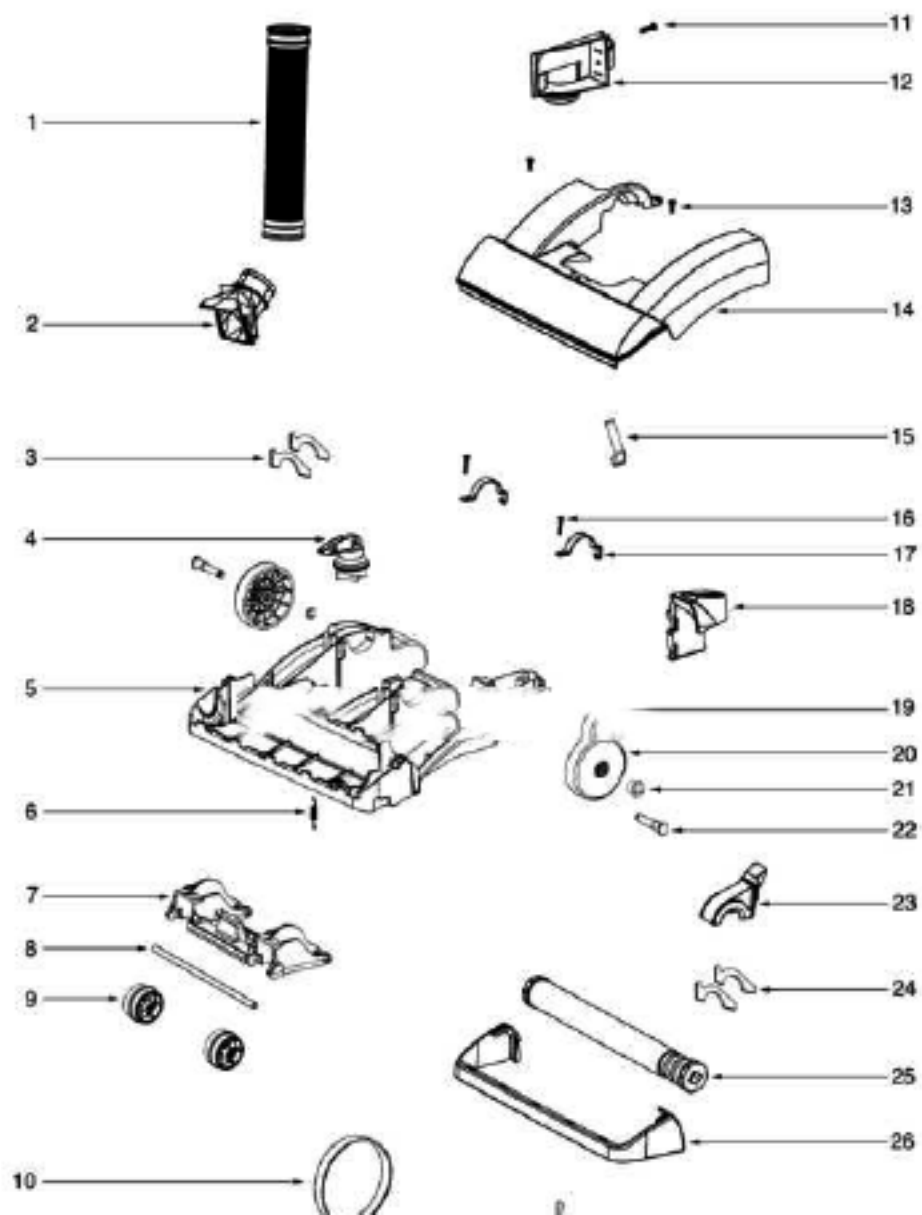

Ref#	Part	Description	Comments	Qty
1	71235-119N	CAP - HANDLE		
2	71473A	HANDLE ASSEMBLY		
3	71537-12	CYCLONE ASSEMBLY		
4	61825	DUST CUP FLTR(STYLE DCF3)		
5	61864-1	DUST CUP ASSY - PKGD		
6	70864A-119N	HOOK - CORD		
7	53238-44	SCREW PACKAGE		
8	71479-355N	LATCH - DUST CUP		
9	61866	SPRING PACKAGE		
10	53238-27	SCREW PACKAGE		
11	72004-11	TOP COVER & GRAPHICS ASSE		
12	71785-119N	CATCH - FILTER IN PLACE		
13	61867	SPRING PACKAGE		
14	71451-119N	CYCLONE		
15	71475	GASKET - CYCLONE		

Ref#	Part	Description	Comments	Qty
1	39585-2	SUPPLY CORD & TERMINAL AS		
2	39455-1	SWITCH - ROCKER		
3	60192-1	WIRE SPLICE 5		
4	72126B	REAR HOUSING ASSEMBLY		
5	71649	GASKET - MOTOR CAN (Eumek		
6	60261-11	MOTOR ASSEMBLY - PACKAGED		
7	71483	GASKET - DIRT CUP LOWER		
8	71480	FILTER - PRE-MOTOR		
9	61863-13	MOTOR COVER ASSY - PACKAG		
11	71460-313N	LENS - HEADLAMP		
12	53238-44	SCREW PACKAGE		
13	70701-2	SOCKET & TERMINAL ASSY		
14	57940-3	LAMP - HEADLIGHT		
15	39252-1	THERMOSTAT & TERMINAL ASS		
16	72127	SWITCH COVER ASSEMBLY		
18	71482	GASKET - INTAKE		
20	71455-119N	TOOL PACK - LOWER		
21	53238-27	SCREW PACKAGE		
22	61830	HEPA FILTER PKG - STYLE H		
23	72006-3	FILTER COVER & GRAPHICS A		
24	70084	BUSHING - MOTOR SUPPORT		
25	71484	GASKET - MOTOR COVER		
26	71969-1	GASKET - MOTOR HUB		
27	71465	CORD - JUMPER		
28	72224-1	FOAM - SOUND		
29	70651-1	TUBE - FLEXIBLE		
30	72167	PLUG		
	70004			