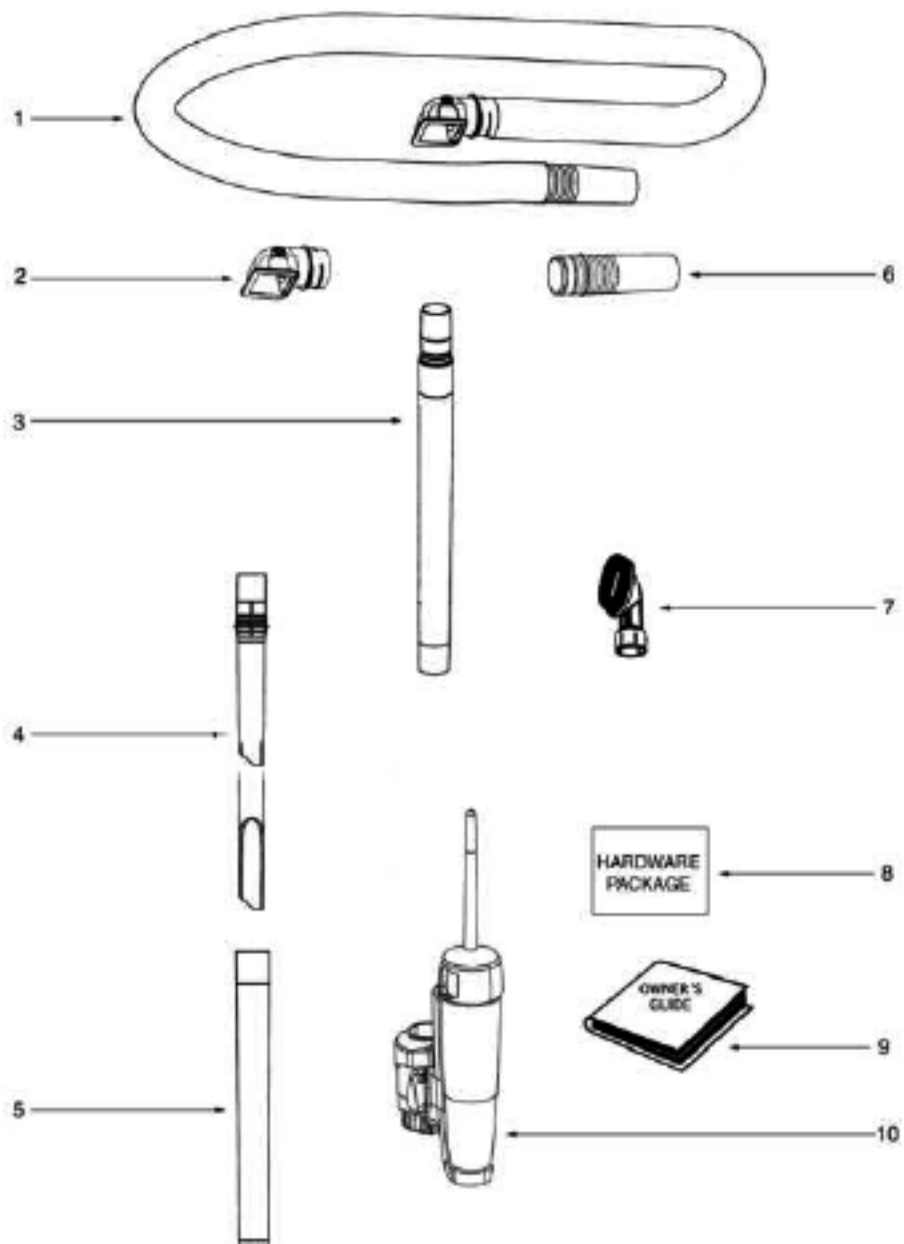

Ref#	Part	Description	Comments	Qty
1	61865-3	HOSE ASSY - CTND		
2	71725-313N	ADAPTER - HOSE		
3	71492A	NESTING WAND ASSEMBLY		
4	71956A-355N	WAND - CREVICE		
5	71973-119N	WAND - OUTER		
6	70559A-119N	COUPLING - HOSE		
7	60990-2	COMBINATION BRSH BRSTLD-C		
8	72322	PACKAGE - HARDWARE		
9	71496B	OWNER'S GUIDE		
10	72293-2	ELECTROSTATIC DUSTER ASSE		
11	72498	DUSTER ASSEMBLY