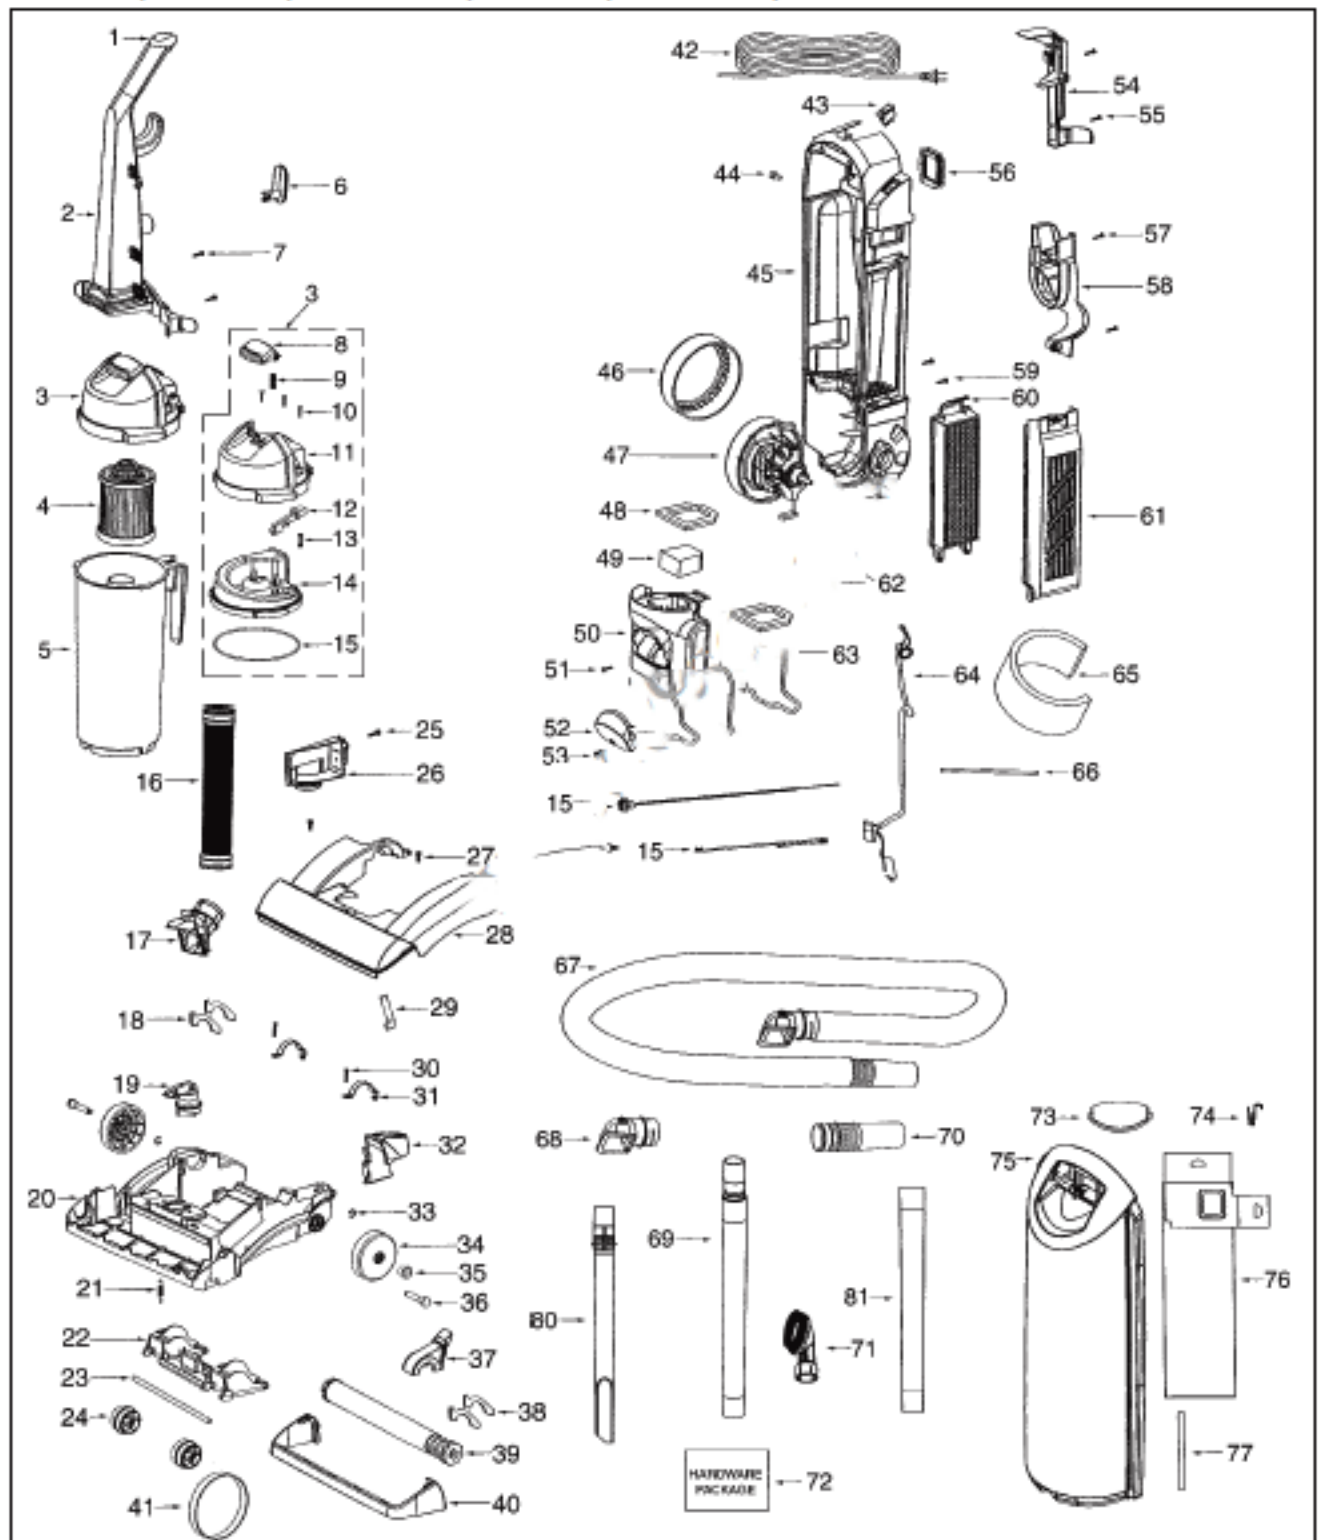

EUREKA Original & Replacement

LITESPEED UPRIGHT

Paper Bag Models 5810A, 5810A-1

Dirt Cup Models 5740A, 5740A-1, 5840A, 5840AV, 5843AV, 5843AZ, 5844AV, 5844AZ, 5846AH, 5846AH-1, 5847AV, 5847AVX, 5847AZ

Original & Replacement **EUREKA**

LITESPEED UPRIGHT

Paper Bag Models 5810A, 5810-A-1

Dirt Cup Models 5740A, 5740A-1, 5840A, 5840AV, 5843AV, 5843AZ, 5844AV, 5844AZ, 5846AH, 5846AH-1, 5847AV, 5847AVX, 5847AZ

KEY	PART NO.	DESCRIPTION	KEY	PART NO.	DESCRIPTION
1	E-71235-119N	Handle Cap	43	E-39455-1	Switch
2	E-71473	Handle Assembly	44	SS-3270	Wire Nut
3	E-71537-1	Cyclone Assembly	45	E-72126	Rear Housing - Bagless Models
4	E-61825	Dust Cup Filter Style DCF3	45	E-71744	Rear Housing - Paper Bag Models
4	ER-1830	Dust Cup Filter Style DCF3	46	E-71649	Motor Gasket
5	E-61864-1	Dust Cup Assembly	47	E-60261-11	Motor
6	E-70864A-119N	Upper Cord Hook		E-39252-1	Thermostat
7	E-53238-44	Screw	48	E-71483	Lower Dirt Cup Gasket
8	E-71479-333N	Dirt Cup Latch	49	E-71480	Pre-Motor Filter
9	E-61866	Spring	50	E-61863-1	Motor Cover
10	E-53238-27	Screw	51	E-53238-27	Screw
11	E-72004-1	Cyclone Top (Incl. 8-15)	52	E-71460-313N	Lens
12	E-71785-119N	Filter Catch	53	E-53238-44	Screw
13	E-61867	Spring	54	E-72127	Switch Cover
14	E-71451-119N	Cyclone	55	E-53238-27	Screw
15	E-71475	Cyclone Gasket	56	E-71482	Intake Gasket
16	E-72001	Base Hose Assembly	57	E-53238-27	Screw
17	N/A	(Order E-72001)	58	E-71460-313N	Tool Holder
18	E-71673	Base Felt	59	E-53238-44	Screw
19	E-71448-333N	Height Adjustment Knob	60	E-72006	HEPA Filter Style HF5
20	E-61860-1	Base 5740A, 5740A-1	60	E-70084-1	HEPA Filter Style HF5
20	E-61877-1	Base 5800 Series	60	E-61835	HEPA Filter Insert Style HF6
21	E-54943	Spring	61	E-72008-1	Filter Cover
22	E-71446-119N	Front Wheel Carriage		E-72103-1	HEPA Insert Cover
23	E-71478	Front Axle	62	E-70084	Motor Support Bushing
24	E-39173A-119N	Front Wheel	63	E-71484	Motor Cover Gasket
25	E-53238-27	Screw	64	E-71465	Jumper Cord
26	N/A	(Order E-72001)	65	E-38661	Sound Foam
27	E-61862-1*	Hood 5740A	66	E-70651-1	Flexible Tube
27	E-60178-1*	Hood 5810A	67	E-61865-1	Hose Assembly
27	E-61878-2*	Hood 5840A	68	E-71725-313N	Hose Adaptor
28	E-53238-44	Screw	69	E-71492	Nested Wands
29	E-71574	Handle Release Spring	70	E-70559-119N	Hose Coupling
30	E-53238-27	Screw	71	E-60990-2	Combination Brush
31	E-71487	Motor Clamp	72	E-71917	Hardware Package
32	E-71457-333N	Handle Release	73	E-71830-333N	Bag Cover Latch 5810A, 5810A-1
33	E-54432	Wheel Retainer E-Clip	74	E-71852	Bag Cover Latch Spring 5810A, 5810A-1
34	E-72117-119N	Rear Wheel			
35	E-72113	Wheel Bushing	75	E-61880-1	Bag Cover 5810A, 5810A-1
36	E-38590A	Rear Axle	76	E-61820	Paper Bag Style LS 5810A, 5810A-1 3 Pk
37	E-71741	Belt Cover			
38	E-71672	Belt Cover Felt	77	E-71512	Bag Cover Gasket
39	E-61861-1	Brushroll 12 1/2" 5740A, 5740A-1	78	E-70701-2	Headlight Socket
39	ER-2020	Brushroll 12 1/2" 5740A, 5740A-1	79	E-57940-2	Bulb
39	E-61869-1	Brushroll 14 1/2" 5800 Series	79	HR-3500	Bulb
39	ER-2025	Brushroll 14 1/2" 5800 Series	80	E-71958A-355N	Crevice Wand
40	E-71456-355N	Nozzle Bumper 5740A, 5740A-1	81	E-71973-119N	Outer Wand
40	E-71831-355N	Nozzle Bumper 5800 Series			
41	E-39266	Belt			
41	E-61120	Belt 2 Pk			
42	E-38660-29	Power Cord			

N/A = Not Available