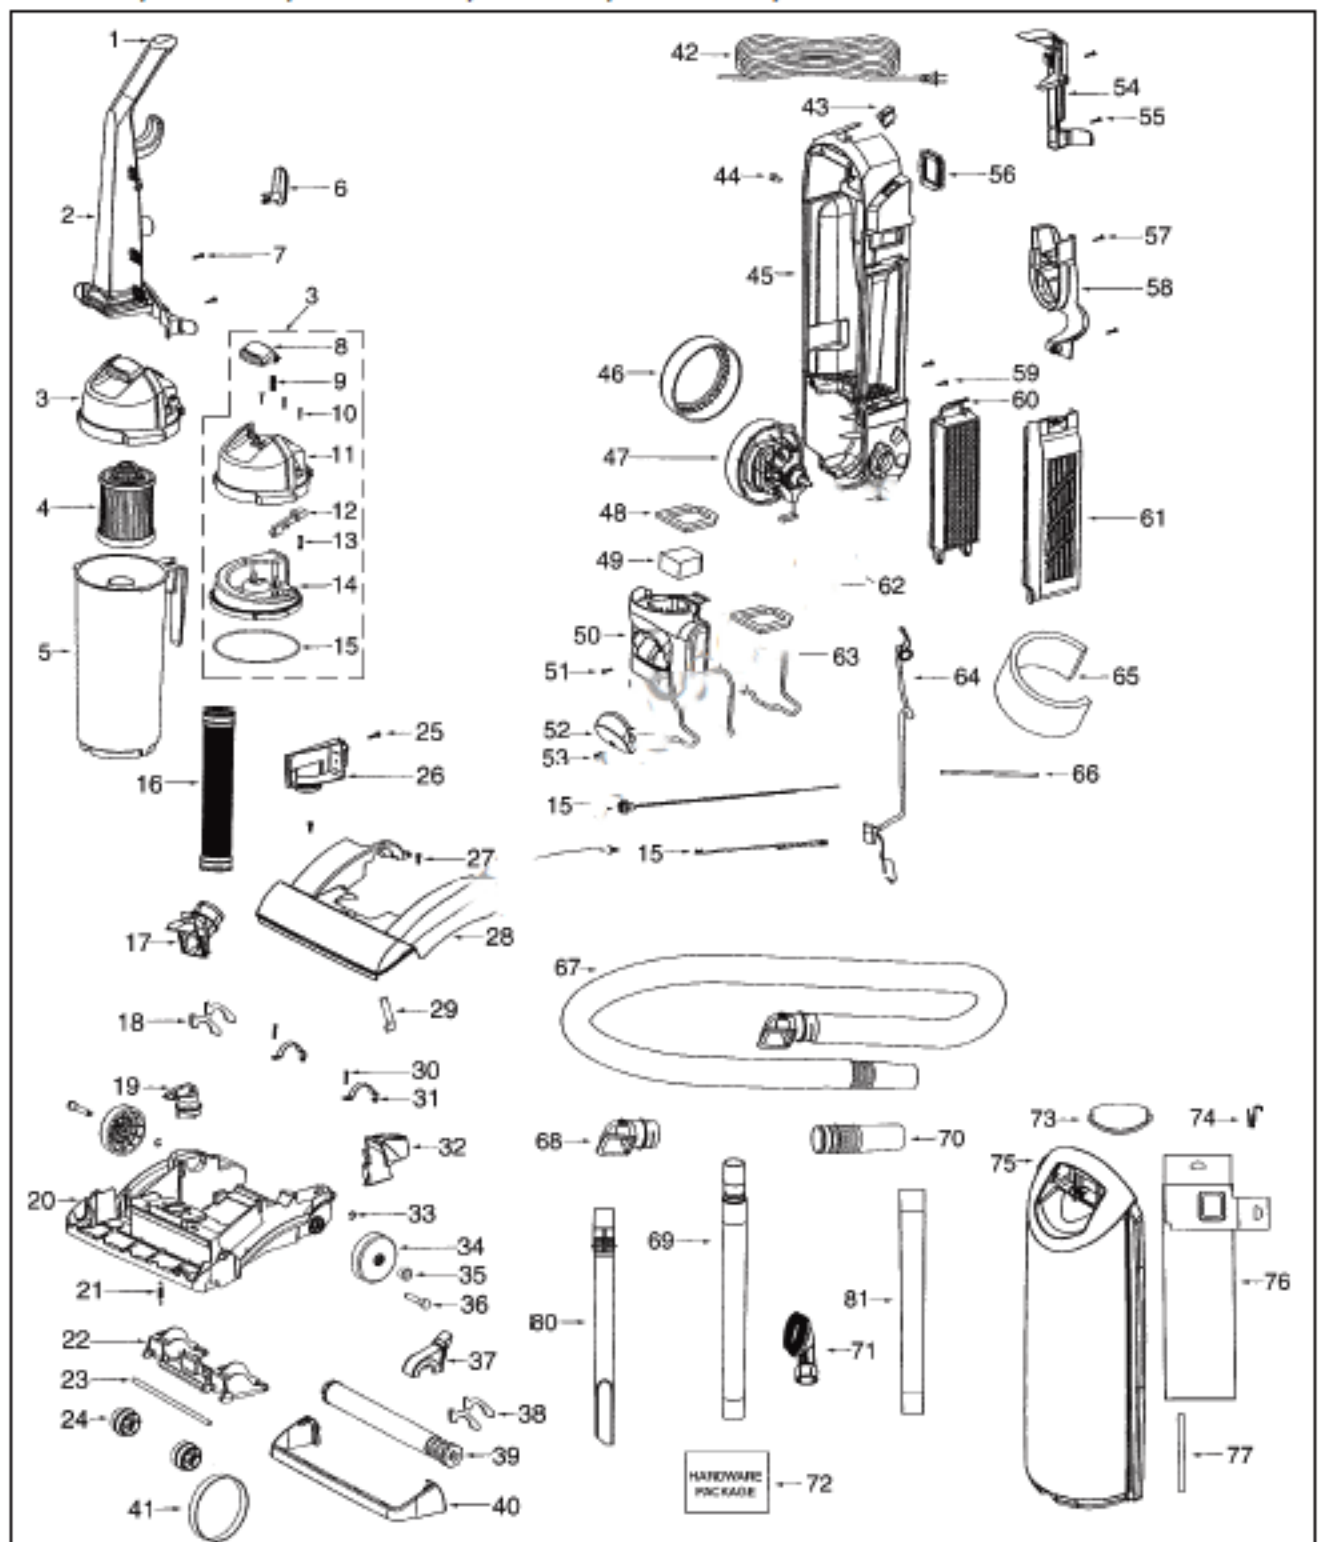

EUREKA Original & Replacement

LITESPEED UPRIGHT

Paper Bag Models 5810A, 5810A-1

Dirt Cup Models 5740A, 5740A-1, 5840A, 5840AV, 5843AV, 5843AZ, 5844AV, 5844AZ, 5846AH, 5846AH-1, 5847AV, 5847AVX, 5847AZ

Original & Replacement **EUREKA**

LITESPEED UPRIGHT

Paper Bag Models 5810A, 5810-A-1

Dirt Cup Models 5740A, 5740A-1, 5840A, 5840AV, 5843AV, 5843AZ, 5844AV, 5844AZ, 5846AH, 5846AH-1, 5847AV, 5847AVX, 5847AZ

KEY	PART NO.	DESCRIPTION	KEY	PART NO.	DESCRIPTION
1	E-71235-119N	Handle Cap	43	E-39455-1	Switch
2	E-71473	Handle Assembly	44	SS-3270	Wire Nut
3	E-71537-1	Cyclone Assembly	45	E-72126	Rear Housing - Bagless Models
4	E-61825	Dust Cup Filter Style DCF3	45	E-71744	Rear Housing - Paper Bag Models
4	ER-1830	Dust Cup Filter Style DCF3	46	E-71649	Motor Gasket
5	E-61864-1	Dust Cup Assembly	47	E-80281-11	Motor
6	E-70864A-119N	Upper Cord Hook		E-39252-1	Thermostat
7	E-53238-44	Screw	48	E-71483	Lower Dirt Cup Gasket
8	E-71479-333N	Dirt Cup Latch	49	E-71480	Pre-Motor Filter
9	E-61866	Spring	50	E-61863-1	Motor Cover
10	E-53238-27	Screw	51	E-53238-27	Screw
11	E-72004-1	Cyclone Top (Incl. 8-15)	52	E-71480-313N	Lens
12	E-71785-119N	Filter Catch	53	E-53238-44	Screw
13	E-61867	Spring	54	E-72127	Switch Cover
14	E-71451-119N	Cyclone	55	E-53238-27	Screw
15	E-71475	Cyclone Gasket	56	E-71482	Intake Gasket
16	E-72001	Base Hose Assembly	57	E-53238-27	Screw
17	N/A	(Order E-72001)	58	E-72127-27	Tool Holder
18	E-71673	Base Felt	59	E-53238-44	Screw
19	E-71448-333N	Height Adjustment Knob	60	E-72006	HEPA Filter Style HF5
20	E-61860-1	Base 5740A, 5740A-1	60	E-70084-1	HEPA Filter Style HF5
20	E-61877-1	Base 5800 Series	61	E-61835	HEPA Filter Insert Style HF6
21	E-54943	Spring	62	E-72008-1	Filter Cover
22	E-71446-119N	Front Wheel Carriage		E-72103-1	HEPA Insert Cover
23	E-71478	Front Axle	62	E-70084	Motor Support Bushing
24	E-39173A-119N	Front Wheel	63	E-71484	Motor Cover Gasket
25	E-53238-27	Screw	64	E-71485	Jumper Cord
26	N/A	(Order E-72001)	65	E-38661	Sound Foam
27	E-61862-1*	Hood 5740A	66	E-70651-1	Flexible Tube
27	E-60178-1*	Hood 5810A	67	E-61865-1	Hose Assembly
27	E-61878-2*	Hood 5840A	68	E-71725-313N	Hose Adaptor
28	E-53238-44	Screw	69	E-71492	Nested Wands
29	E-71574	Handle Release Spring	70	E-70559-119N	Hose Coupling
30	E-53238-27	Screw	71	E-80990-2	Combination Brush
31	E-71487	Motor Clamp	72	E-71917	Hardware Package
32	E-71457-333N	Handle Release	73	E-71830-333N	Bag Cover Latch 5810A, 5810A-1
33	E-54432	Wheel Retainer E-Clip	74	E-71852	Bag Cover Latch Spring 5810A, 5810A-1
34	E-72117-119N	Rear Wheel			
35	E-72113	Wheel Bushing	75	E-61880-1	Bag Cover 5810A, 5810A-1
36	E-38590A	Rear Axle	76	E-61820	Paper Bag Style LS 5810A, 5810A-1 3 Pk
37	E-71741	Belt Cover			
38	E-71672	Belt Cover Felt	77	E-71512	Bag Cover Gasket
39	E-61861-1	Brushroll 12 1/2" 5740A, 5740A-1	78	E-70701-2	Headlight Socket
39	ER-2020	Brushroll 12 1/2" 5740A, 5740A-1	79	E-57940-2	Bulb
39	E-61869-1	Brushroll 14 1/2" 5800 Series	79	HR-3500	Bulb
39	ER-2025	Brushroll 14 1/2" 5800 Series	80	E-71958A-355N	Crevice Wand
40	E-71456-355N	Nozzle Bumper 5740A, 5740A-1	81	E-71973-119N	Outer Wand
40	E-71831-355N	Nozzle Bumper 5800 Series			
41	E-39266	Belt			
41	E-61120	Belt 2 Pk			
42	E-38880-29	Power Cord			

N/A = Not Available