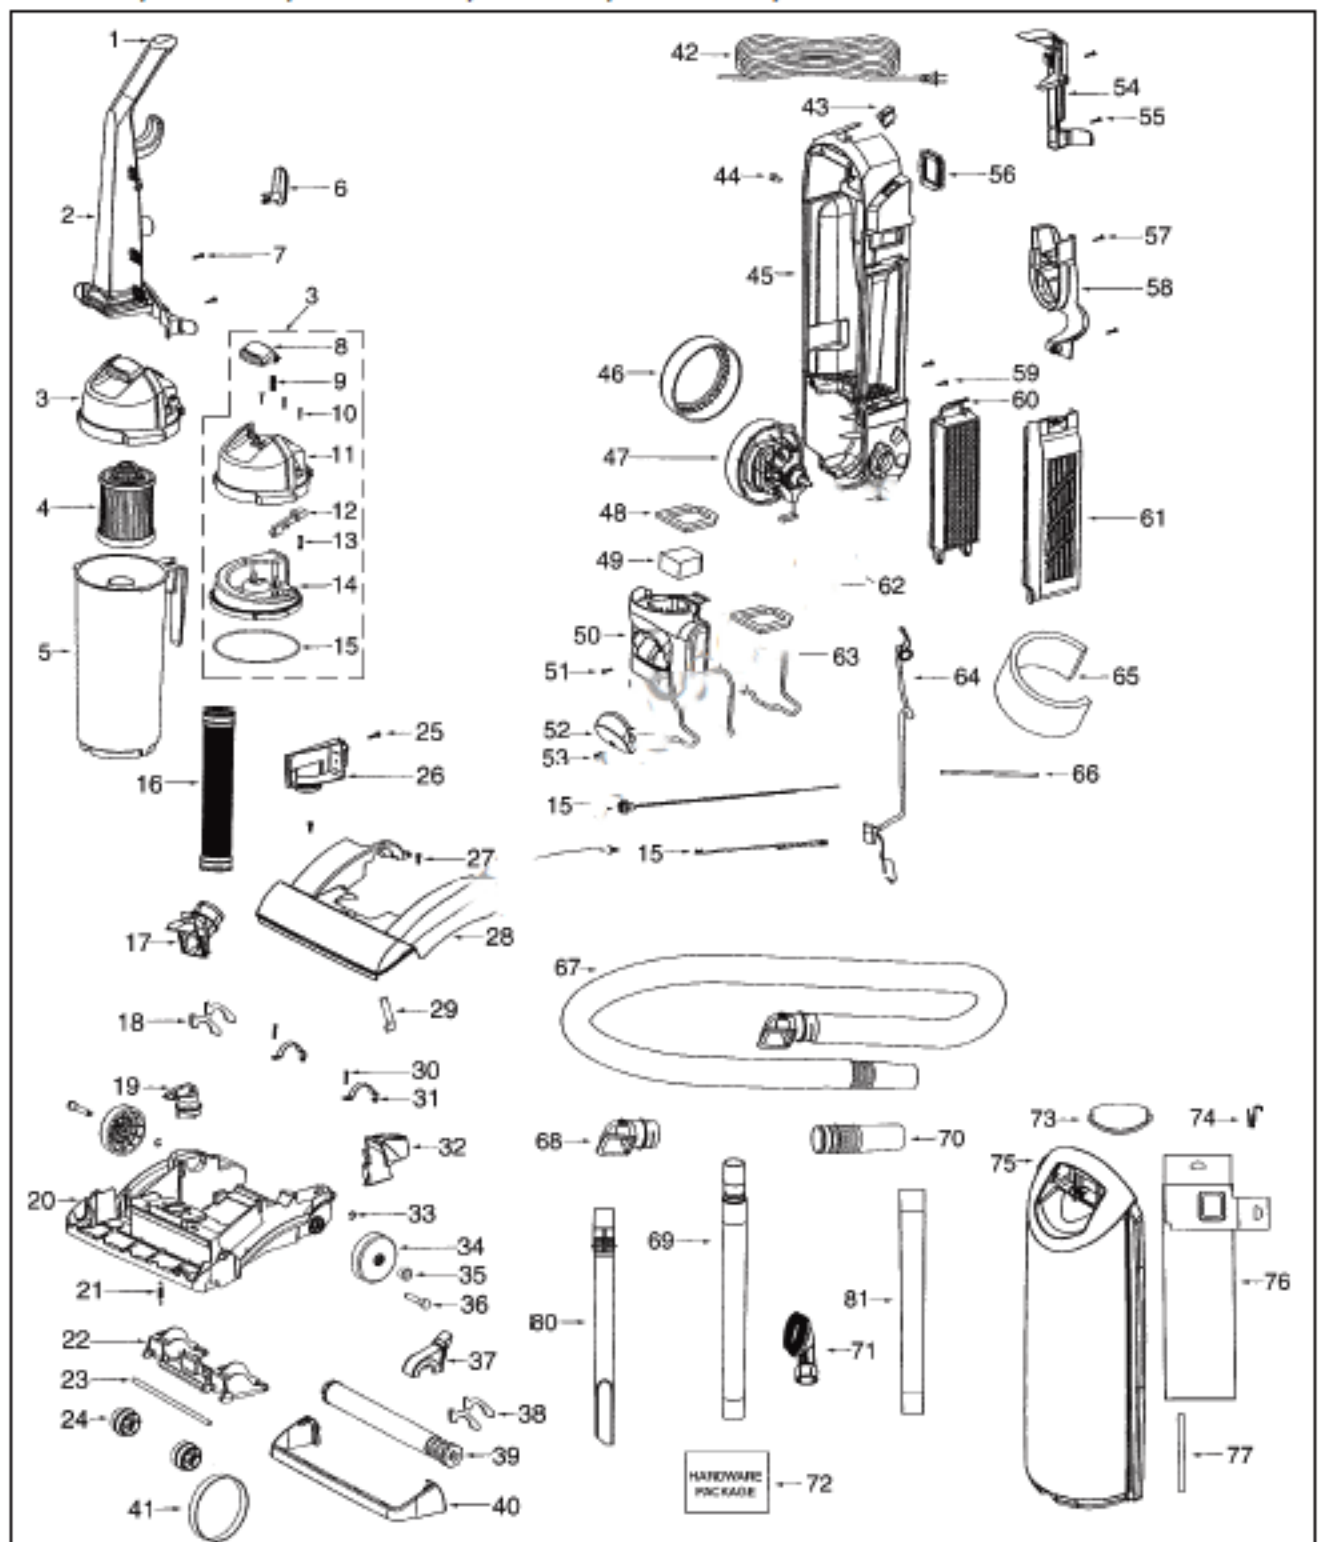

EUREKA Original & Replacement

LITESPEED UPRIGHT

Paper Bag Models 5810A, 5810A-1

Dirt Cup Models 5740A, 5740A-1, 5840A, 5840AV, 5843AV, 5843AZ, 5844AV, 5844AZ, 5846AH, 5846AH-1, 5847AV, 5847AVX, 5847AZ

Original & Replacement **EUREKA**

LITESPEED UPRIGHT

Paper Bag Models 5810A, 5810-A-1

Dirt Cup Models 5740A, 5740A-1, 5840A, 5840AV, 5843AV, 5843AZ, 5844AV, 5844AZ, 5846AH, 5846AH-1, 5847AV, 5847AVX, 5847AZ

KEY	PART NO.	DESCRIPTION	KEY	PART NO.	DESCRIPTION
1	E-71235-119N	Handle Cap	43	E-39455-1	Switch
2	E-71473	Handle Assembly	44	SS-3270	Wire Nut
3	E-71537-1	Cyclone Assembly	45	E-72126	Rear Housing - Bagless Models
4	E-61825	Dust Cup Filter Style DCF3	45	E-71744	Rear Housing - Paper Bag Models
4	ER-1830	Dust Cup Filter Style DCF3	46	E-71649	Motor Gasket
5	E-61864-1	Dust Cup Assembly	47	E-80281-11	Motor
6	E-70864A-119N	Upper Cord Hook		E-39252-1	Thermostat
7	E-53238-44	Screw	48	E-71483	Lower Dirt Cup Gasket
8	E-71479-333N	Dirt Cup Latch	49	E-71480	Pre-Motor Filter
9	E-61866	Spring	50	E-61863-1	Motor Cover
10	E-53238-27	Screw	51	E-53238-27	Screw
11	E-72004-1	Cyclone Top (Incl. 8-15)	52	E-71480-313N	Lens
12	E-71785-119N	Filter Catch	53	E-53238-44	Screw
13	E-61867	Spring	54	E-72127	Switch Cover
14	E-71451-119N	Cyclone	55	E-53238-27	Screw
15	E-71475	Cyclone Gasket	56	E-71482	Intake Gasket
16	E-72001	Base Hose Assembly	57	E-53238-27	Screw
17	N/A	(Order E-72001)	58	E-72127-27N	Tool Holder
18	E-71673	Base Felt	59	E-53238-44	Screw
19	E-71448-333N	Height Adjustment Knob	60	E-72006	HEPA Filter Style HF5
20	E-61860-1	Base 5740A, 5740A-1	60	E-70084-1	HEPA Filter Style HF5
20	E-61877-1	Base 5800 Series	60	E-61835	HEPA Filter Insert Style HF6
21	E-54943	Spring	61	E-72008-1	Filter Cover
22	E-71446-119N	Front Wheel Carriage		E-72103-1	HEPA Insert Cover
23	E-71478	Front Axle	62	E-70084	Motor Support Bushing
24	E-39173A-119N	Front Wheel	63	E-71484	Motor Cover Gasket
25	E-53238-27	Screw	64	E-71485	Jumper Cord
26	N/A	(Order E-72001)	65	E-38661	Sound Foam
27	E-61862-1*	Hood 5740A	66	E-70651-1	Flexible Tube
27	E-60178-1*	Hood 5810A	67	E-61865-1	Hose Assembly
27	E-61878-2*	Hood 5840A	68	E-71725-313N	Hose Adaptor
28	E-53238-44	Screw	69	E-71492	Nested Wands
29	E-71574	Handle Release Spring	70	E-70559-119N	Hose Coupling
30	E-53238-27	Screw	71	E-80990-2	Combination Brush
31	E-71487	Motor Clamp	72	E-71917	Hardware Package
32	E-71457-333N	Handle Release	73	E-71830-333N	Bag Cover Latch 5810A, 5810A-1
33	E-54432	Wheel Retainer E-Clip	74	E-71852	Bag Cover Latch Spring 5810A, 5810A-1
34	E-72117-119N	Rear Wheel			
35	E-72113	Wheel Bushing	75	E-61880-1	Bag Cover 5810A, 5810A-1
36	E-38590A	Rear Axle	76	E-61820	Paper Bag Style LS 5810A, 5810A-1 3 Pk
37	E-71741	Belt Cover			
38	E-71672	Belt Cover Felt	77	E-71512	Bag Cover Gasket
39	E-61861-1	Brushroll 12 1/2" 5740A, 5740A-1	78	E-70701-2	Headlight Socket
39	ER-2020	Brushroll 12 1/2" 5740A, 5740A-1	79	E-57940-2	Bulb
39	E-61869-1	Brushroll 14 1/2" 5800 Series	79	HR-3500	Bulb
39	ER-2025	Brushroll 14 1/2" 5800 Series	80	E-71958A-355N	Crevice Wand
40	E-71456-355N	Nozzle Bumper 5740A, 5740A-1	81	E-71973-119N	Outer Wand
40	E-71831-355N	Nozzle Bumper 5800 Series			
41	E-39266	Belt			
41	E-61120	Belt 2 Pk			
42	E-38880-29	Power Cord			

N/A = Not Available