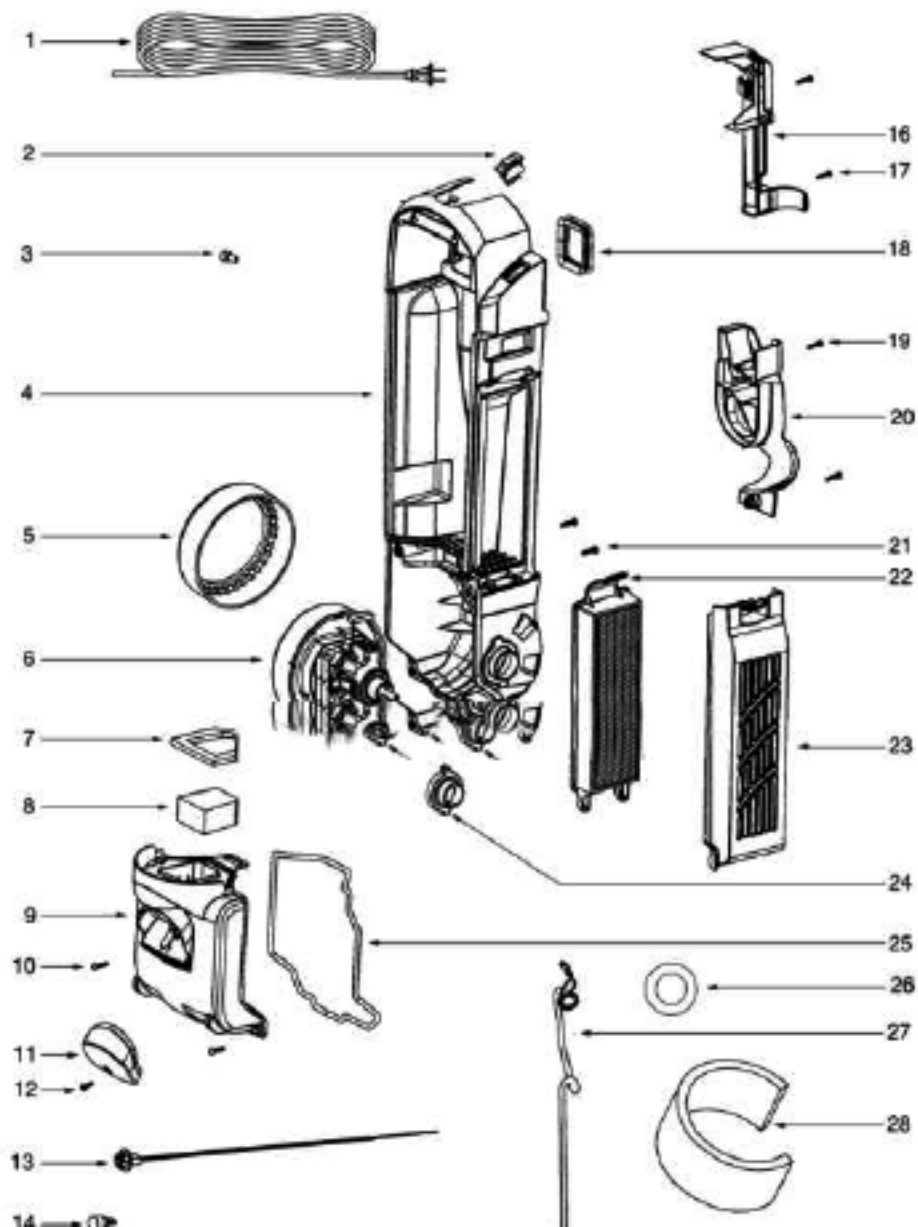

Ref#	Part	Description	Comments	Qty
1	71235-119N	CAP - HANDLE		
2	71473A	HANDLE ASSEMBLY		
3	71537-11	CYCLONE ASSEMBLY		
4	61825	DUST CUP FLTR(STYLE DCF3)		
5	61864-1	DUST CUP ASSY - PKGD		
6	70864A-119N	HOOK - CORD		
7	53238-44	SCREW PACKAGE		
8	71479-355N	LATCH - DUST CUP		
9	61866	SPRING PACKAGE		
10	53238-27	SCREW PACKAGE		
11	72004-2	TOP COVER & GRAPHICS ASSE		
12	71785-119N	CATCH - FILTER IN PLACE		
13	61867	SPRING PACKAGE		
14	71451-119N	CYCLONE		
15	71475	GASKET - CYCLONE		

Ref#	Part	Description	Comments	Qty
1	39585-2	SUPPLY CORD & TERMINAL AS		
2	39455-1	SWITCH - ROCKER		
3	60192-1	WIRE SPLICE 5		
4	72126B	REAR HOUSING ASSEMBLY		
5	71649	GASKET - MOTOR CAN (Eumek		
6	60261-11	MOTOR ASSEMBLY - PACKAGED		
7	71483	GASKET - DIRT CUP LOWER		
8	71480	FILTER - PRE-MOTOR		
9	61863-3	MOTOR COVER ASSY - PACKAG		
11	71460-313N	LENS - HEADLAMP		
12	53238-44	SCREW PACKAGE		
13	70701-2	SOCKET & TERMINAL ASSY		
14	57940-3	LAMP - HEADLIGHT		
15	39252-1	THERMOSTAT & TERMINAL ASS		
16	72127	SWITCH COVER ASSEMBLY		
18	71482	GASKET - INTAKE		
20	71455-119N	TOOL PACK - LOWER		
21	53238-27	SCREW PACKAGE		
22	61840	WASHABLE HEPA FILTER - PK		
23	72006-1	FILTER COVER & GRAPHICS A		
24	70084	BUSHING - MOTOR SUPPORT		
25	71484	GASKET - MOTOR COVER		
26	71969-1	GASKET - MOTOR HUB		
27	71465	CORD - JUMPER		
28	72224-1	FOAM - SOUND		
29	70651-1	TUBE - FLEXIBLE		
30	72167	PLUG		