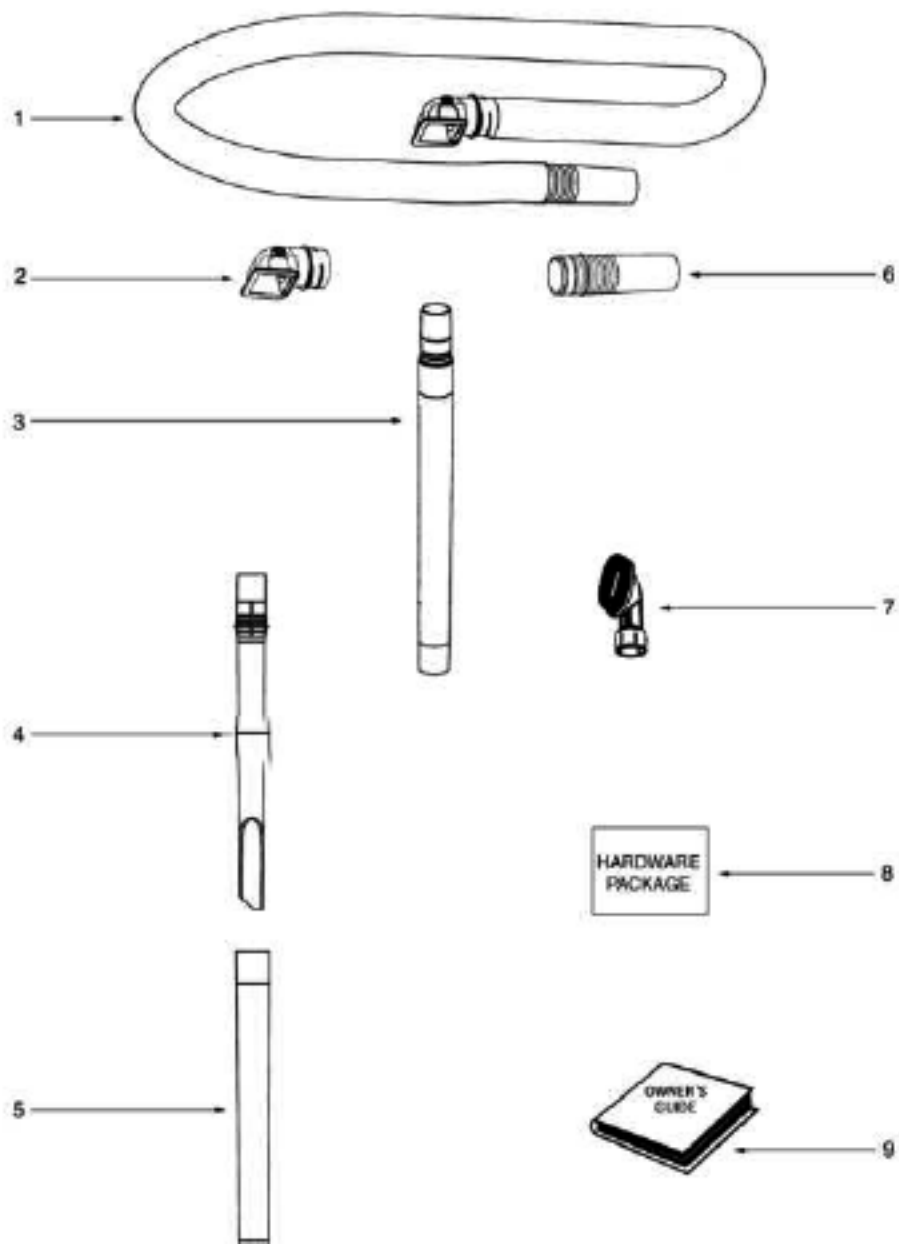

Ref#	Part	Description	Comments	Qty
1	61865-3	HOSE ASSY - CTND		
2	71725-313N	ADAPTER - HOSE		
3	71492A	NESTING WAND ASSEMBLY		
4	71956A-355N	WAND - CREVICE		
5	71973-119N	WAND - OUTER		
6	70559A-119N	COUPLING - HOSE		
7	60990-2	COMBINATION BRSH BRSTLD-C		
8	72322	PACKAGE - HARDWARE		
9	71496B	OWNER'S GUIDE		
	72104A	OWNER'S GUIDE		
	61865-4	HOSE ASSY - CTND