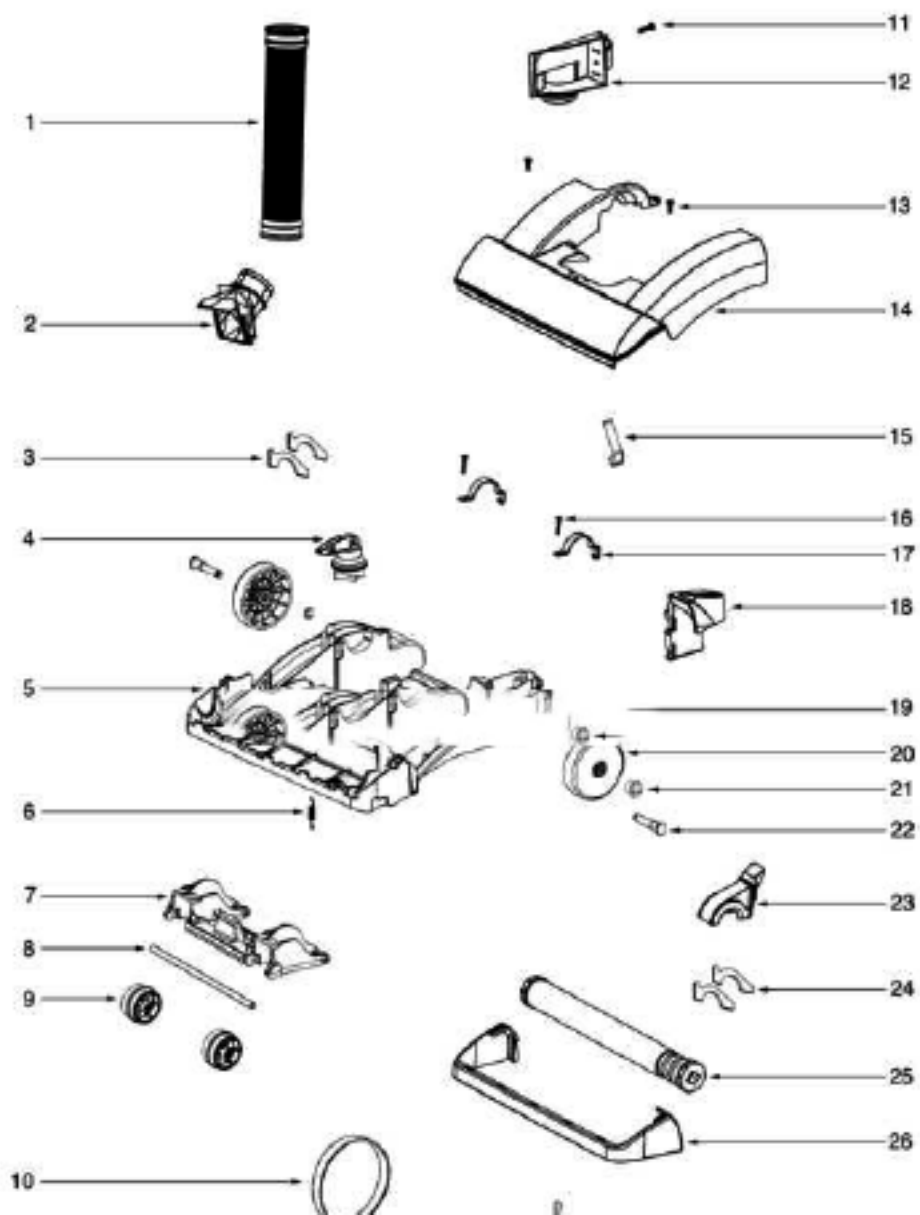

Ref#	Part	Description	Comments	Qty
1	71235-119N	CAP - HANDLE		
2	71473A	HANDLE ASSEMBLY		
3	71537-11	CYCLONE ASSEMBLY		
4	61825	DUST CUP FLTR(STYLE DCF3)		
5	61864-1	DUST CUP ASSY - PKGD		
6	70864A-119N	HOOK - CORD		
7	53238-44	SCREW PACKAGE		
8	71479-355N	LATCH - DUST CUP		
9	61866	SPRING PACKAGE		
10	53238-27	SCREW PACKAGE		
11	72004-2	TOP COVER & GRAPHICS ASSE		
12	71785-119N	CATCH - FILTER IN PLACE		
13	61867	SPRING PACKAGE		
14	71451-119N	CYCLONE		
15	71475	GASKET - CYCLONE		

Ref#	Part	Description	Comments	Qty
1	39585-2	SUPPLY CORD & TERMINAL AS		
2	39455-1	SWITCH - ROCKER		
3	60192-1	WIRE SPLICE 5		
4	72126B	REAR HOUSING ASSEMBLY		
5	71649	GASKET - MOTOR CAN (Eumek		
6	60261-11	MOTOR ASSEMBLY - PACKAGED		
7	71483	GASKET - DIRT CUP LOWER		
8	71480	FILTER - PRE-MOTOR		
9	61863-3	MOTOR COVER ASSY - PACKAG		
11	71460-313N	LENS - HEADLAMP		
12	53238-44	SCREW PACKAGE		
13	70701-2	SOCKET & TERMINAL ASSY		
14	57940-3	LAMP - HEADLIGHT		
15	39252-1	THERMOSTAT & TERMINAL ASS		
16	72127	SWITCH COVER ASSEMBLY		
18	71482	GASKET - INTAKE		
20	71455-119N	TOOL PACK - LOWER		
21	53238-27	SCREW PACKAGE		
22	61840	WASHABLE HEPA FILTER - PK		
23	72006-1	FILTER COVER & GRAPHICS A		
24	70084	BUSHING - MOTOR SUPPORT		
25	71484	GASKET - MOTOR COVER		
26	71969-1	GASKET - MOTOR HUB		
27	71465	CORD - JUMPER		
28	72224-1	FOAM - SOUND		
29	70651-1	TUBE - FLEXIBLE		
30	72167	PLUG		