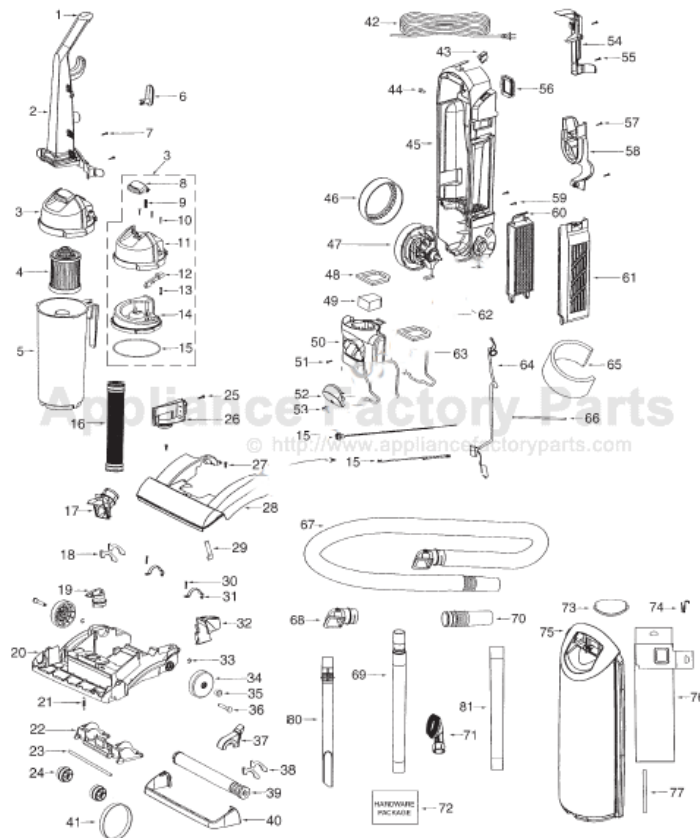

[Find Your Eureka Vacuum Cleaner Parts - Select From 855 Models](#)

----- Manual continues below part list -----