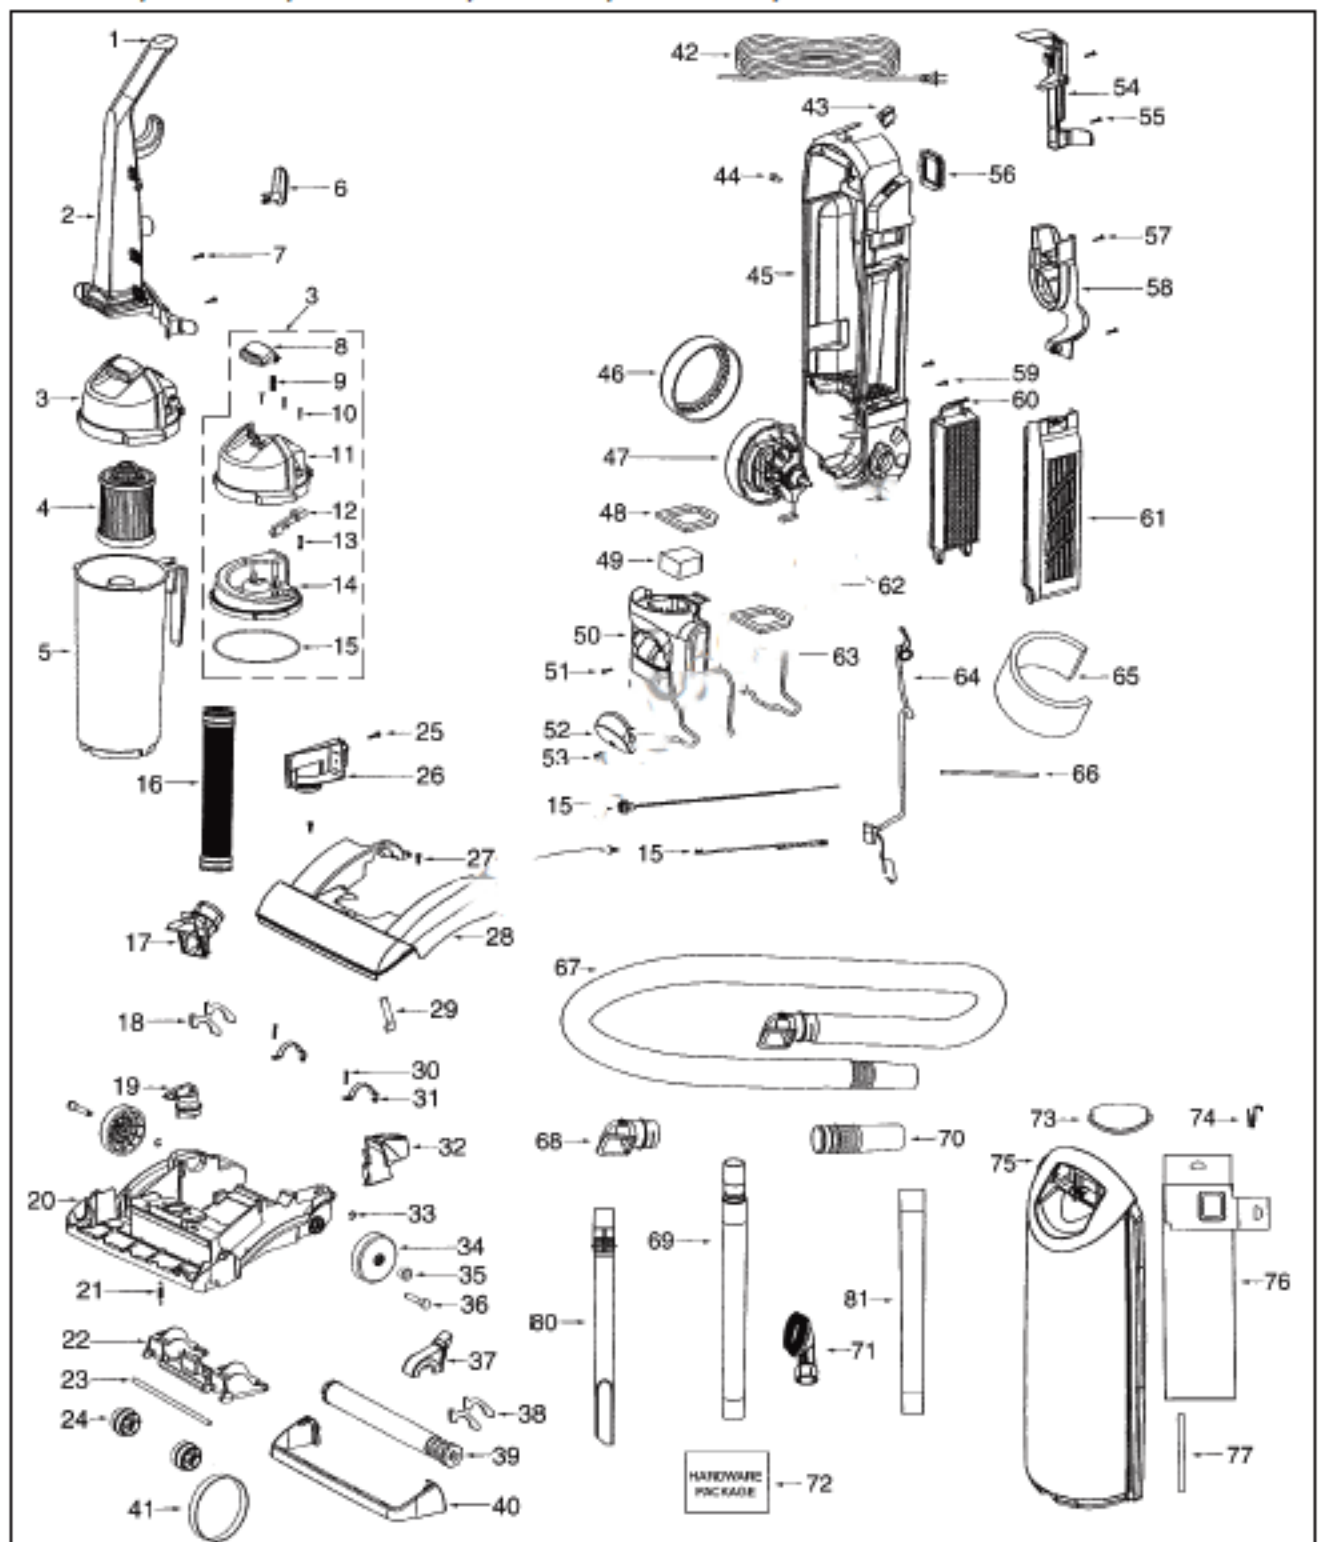

EUREKA Original & Replacement

LITESPEED UPRIGHT

Paper Bag Models 5810A, 5810A-1

Dirt Cup Models 5740A, 5740A-1, 5840A, 5840AV, 5843AV, 5843AZ, 5844AV, 5844AZ, 5846AH, 5846AH-1, 5847AV, 5847AVX, 5847AZ

Original & Replacement **EUREKA**

LITESPEED UPRIGHT

Paper Bag Models 5810A, 5810-A-1

Dirt Cup Models 5740A, 5740A-1, 5840A, 5840AV, 5843AV, 5843AZ, 5844AV, 5844AZ, 5846AH, 5846AH-1, 5847AV, 5847AVX, 5847AZ

KEY	PART NO.	DESCRIPTION	KEY	PART NO.	DESCRIPTION
1	E-71235-119N	Handle Cap	43	E-39455-1	Switch
2	E-71473	Handle Assembly	44	SS-3270	Wire Nut
3	E-71537-1	Cyclone Assembly	45	E-72126	Rear Housing - Bagless Models
4	E-61825	Dust Cup Filter Style DCF3	45	E-71744	Rear Housing - Paper Bag Models
4	ER-1830	Dust Cup Filter Style DCF3	46	E-71649	Motor Gasket
5	E-61864-1	Dust Cup Assembly	47	E-80281-11	Motor
6	E-70864A-119N	Upper Cord Hook		E-39252-1	Thermostat
7	E-53238-44	Screw	48	E-71483	Lower Dirt Cup Gasket
8	E-71479-333N	Dirt Cup Latch	49	E-71480	Pre-Motor Filter
9	E-61866	Spring	50	E-61863-1	Motor Cover
10	E-53238-27	Screw	51	E-53238-27	Screw
11	E-72004-1	Cyclone Top (Incl. 8-15)	52	E-71480-313N	Lens
12	E-71785-119N	Filter Catch	53	E-53238-44	Screw
13	E-61867	Spring	54	E-72127	Switch Cover
14	E-71451-119N	Cyclone	55	E-53238-27	Screw
15	E-71475	Cyclone Gasket	56	E-71482	Intake Gasket
16	E-72001	Base Hose Assembly	57	E-53238-27	Screw
17	N/A	(Order E-72001)	58	E-72127-27	Tool Holder
18	E-71673	Base Felt	59	E-53238-44	Screw
19	E-71448-333N	Height Adjustment Knob	60	E-72006	HEPA Filter Style HF5
20	E-61860-1	Base 5740A, 5740A-1	60	E-70084-1	HEPA Filter Style HF5
20	E-61877-1	Base 5800 Series	60	E-61835	HEPA Filter Insert Style HF6
21	E-54943	Spring	61	E-72008-1	Filter Cover
22	E-71446-119N	Front Wheel Carriage		E-72103-1	HEPA Insert Cover
23	E-71478	Front Axle	62	E-70084	Motor Support Bushing
24	E-39173A-119N	Front Wheel	63	E-71484	Motor Cover Gasket
25	E-53238-27	Screw	64	E-71485	Jumper Cord
26	N/A	(Order E-72001)	65	E-38661	Sound Foam
27	E-61862-1*	Hood 5740A	66	E-70651-1	Flexible Tube
27	E-60178-1*	Hood 5810A	67	E-61865-1	Hose Assembly
27	E-61878-2*	Hood 5840A	68	E-71725-313N	Hose Adaptor
28	E-53238-44	Screw	69	E-71492	Nested Wands
29	E-71574	Handle Release Spring	70	E-70559-119N	Hose Coupling
30	E-53238-27	Screw	71	E-80990-2	Combination Brush
31	E-71487	Motor Clamp	72	E-71917	Hardware Package
32	E-71457-333N	Handle Release	73	E-71830-333N	Bag Cover Latch 5810A, 5810A-1
33	E-54432	Wheel Retainer E-Clip	74	E-71852	Bag Cover Latch Spring 5810A, 5810A-1
34	E-72117-119N	Rear Wheel			
35	E-72113	Wheel Bushing	75	E-61880-1	Bag Cover 5810A, 5810A-1
36	E-38590A	Rear Axle	76	E-61820	Paper Bag Style LS 5810A, 5810A-1 3 Pk
37	E-71741	Belt Cover			
38	E-71672	Belt Cover Felt	77	E-71512	Bag Cover Gasket
39	E-61861-1	Brushroll 12 1/2" 5740A, 5740A-1	78	E-70701-2	Headlight Socket
39	ER-2020	Brushroll 12 1/2" 5740A, 5740A-1	79	E-57940-2	Bulb
39	E-61869-1	Brushroll 14 1/2" 5800 Series	79	HR-3500	Bulb
39	ER-2025	Brushroll 14 1/2" 5800 Series	80	E-71958A-355N	Crevice Wand
40	E-71456-355N	Nozzle Bumper 5740A, 5740A-1	81	E-71973-119N	Outer Wand
40	E-71831-355N	Nozzle Bumper 5800 Series			
41	E-39266	Belt			
41	E-61120	Belt 2 Pk			
42	E-38880-29	Power Cord			

N/A = Not Available