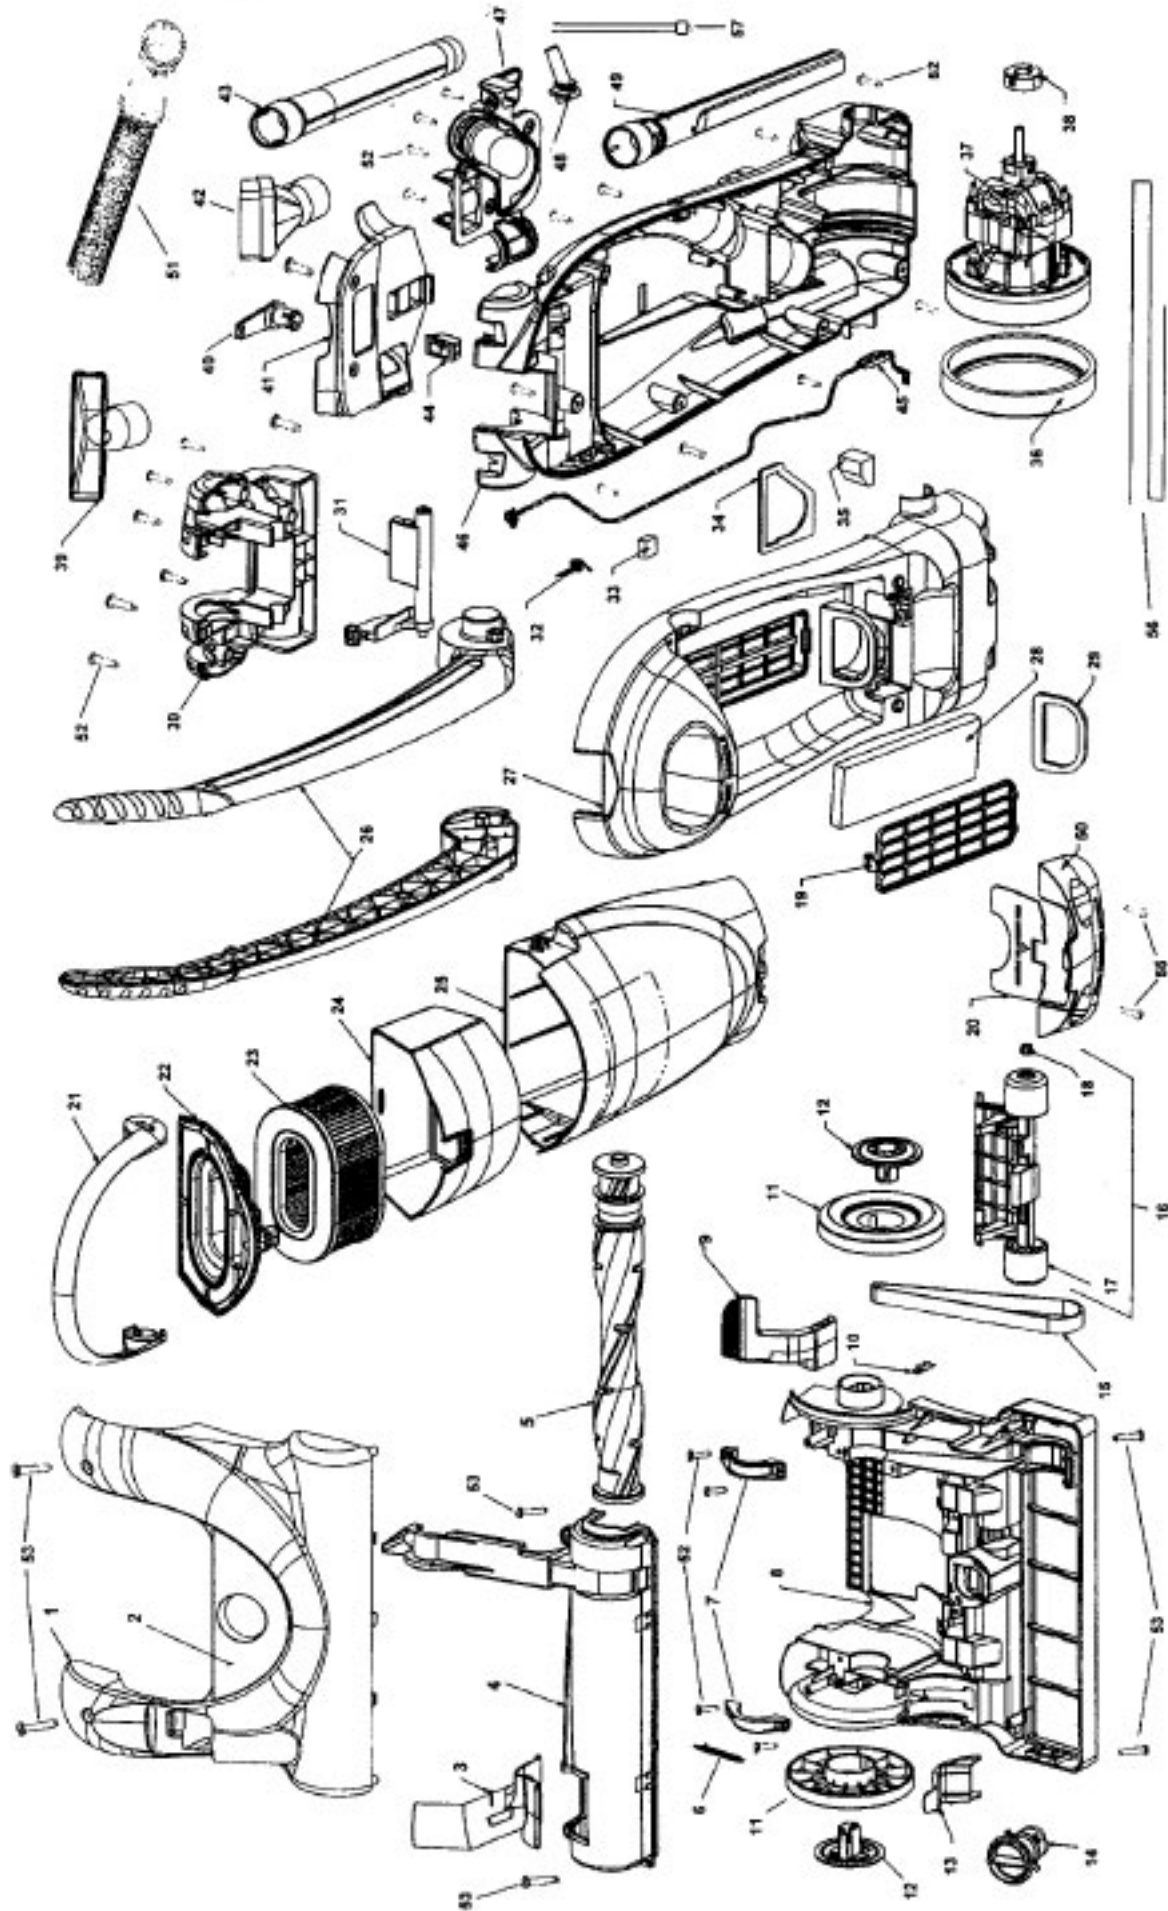

Bagless Upright

Model U5161-900

Bagless Upright

Model U5161-900

Ref. No.	Part No.	Description		
1.	37253A11	Hood – AFT –U5161-900		
2.	51351010	Nameplate		
3.	38646085	Lower Duct		
4.	37243040	Agitator Housing		
5.	48414127	Agitator Assembly Complete		
6.	38335026	Debris Spring		
7.	36131118	Trunnion Cover		
8.	37242137	Main Body		
9.	38458069	Handle Release Lever	43434042	Hose Assembly – Extra Reach
10.	013261AY	Rib Shoe		
11.	38522086	Rear Wheel		
12.	37912016	Wheel Hub		
13.	37257300	Debris Door		
14.	38562020	Nozzle Height Cam		
15.	38528040	Belt		
16.	43248062	Front Wheel Assembly (Includes items 17 and 18)		
17.	38521004	Wheel		
18.	36131056	Wheel Retainer		
19.	33426061	Final Filter Retainer		
20.	37248005	Access Door		
21.	39457045	Dirt Cup Carry Handle		
22.	37249037	Dirt Cup Lid		
23.	40130050	Cartridge Filter Pack		
24.	36426062	Filter Support		
25.	38775098	Dirt Cup – ACW		
26.	39453001	Upper Handle Assembly		
27.	37254222	Front Housing – AFT – U5161-900		
28.	38766008	Final Filter		
29.	38785019	Inlet seal		
30.	37258161	Handle Retainer Cover		
31.	36151033	Pivot Latch Lever		
32.	38355016	Pivot Latch Spring		
33.	34131010	Plug		
34.	38783032	Duct Seal		
35.	34131019	Wire Opening Plug		
36.	36322035	Motor Mount - Large		
37.	43576188	Motor Assembly		
38.	36322030	Motor Mount - Small		
39.	3861401E	Furniture Nozzle		
40.	3944201P	Cord Wrap		
41.	36433182	Tool Holder Upper		
42.	43414174	Dusting Brush Assembly		
43.	38634091	Extension Tube		
44.	28161067	Switch		
45.	28382094	Thermal Protector		
46.	37255035	Rear Housing		
47.	36433181	Tool Holder Lower		
48.	36216028	Cord Protector		
49.	38617029	Crevice Tool – Long		
50.	39383118	Dirt Finder Lens		
51.	43431224	Hose Assembly		
52.	21447242	Screw		
53.	21447072*	Screw		
54.	21447269	Screw		
55.	017001FW	*Screw		
56.	38781076	Rope Seal Gasket		
57.	46383348	Attachment Cord Assembly - 24 ft		