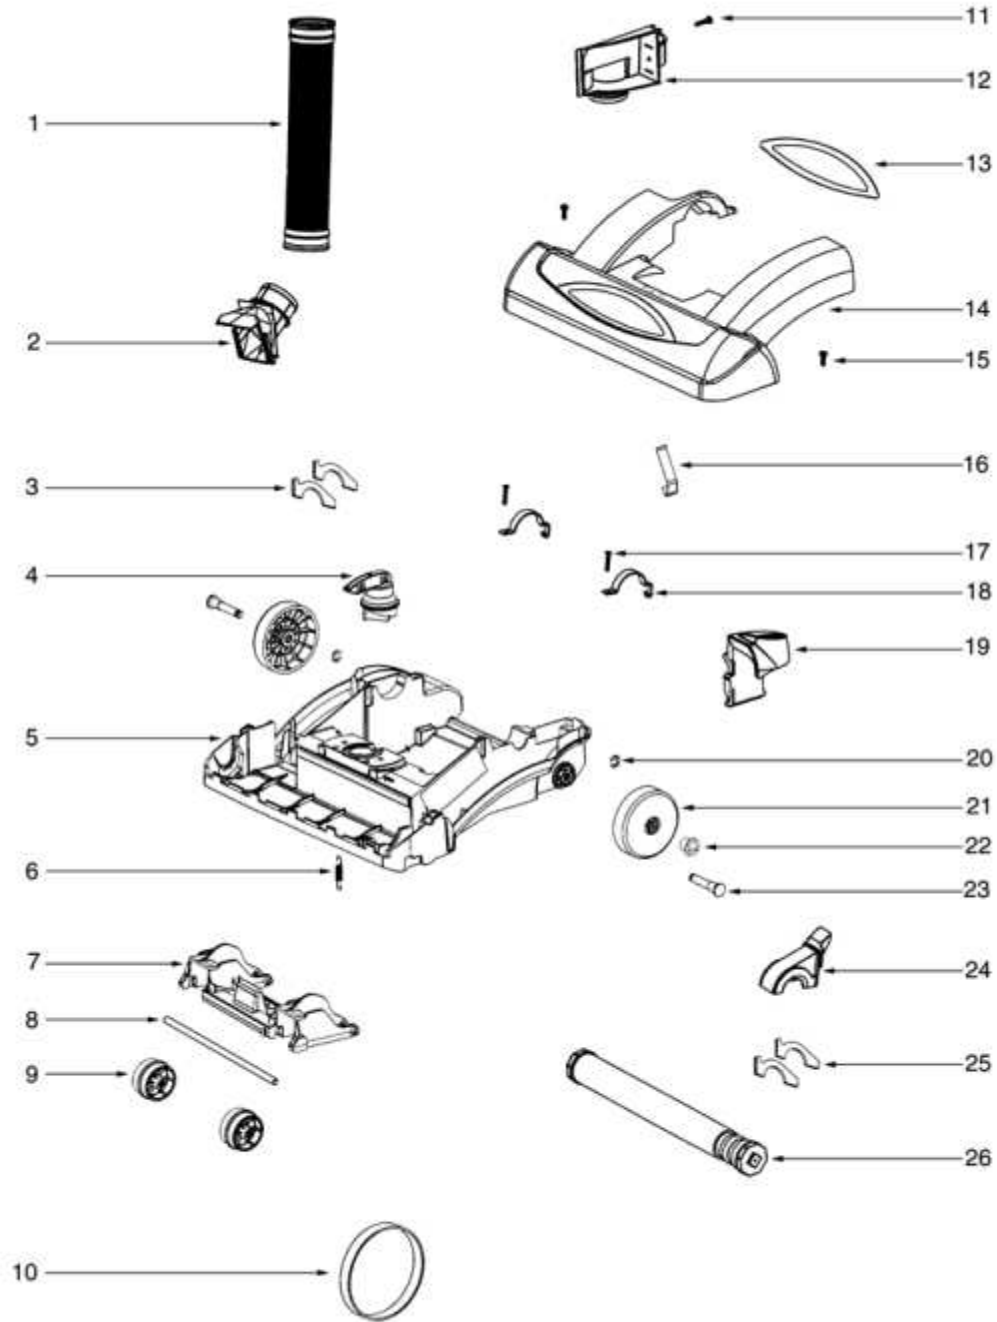

Ref #	Part	Description	Comments	Qty
1	71235-119N	CAP - HANDLE		
2	71473	HANDLE ASSEMBLY		
3	71537-5	CYCLONE ASSEMBLY		
4	61825	DUST CUP FILTER PACKAGE D		
5	61864-1	DUST CUP ASSY - PKGD		
6	70864A-119N	HOOK - CORD		
7	53238-44	SCREW PACKAGE		
8	71479-333N	LATCH - DUST CUP		
9	61866	SPRING PACKAGE		
10	53238-27	SCREW PACKAGE		
11	72004-5	CYCLONE ASSEMBLY		
12	71785-119N	CATCH - FILTER IN PLACE		
13	61867	SPRING PACKAGE		
14	71451-119N	CYCLONE		
15	71475	GASKET - CYCLONE		
	71537-3	CYCLONE ASSEMBLY		
	72004-3	CYCLONE ASSEMBLY		
	71537-2	CYCLONE ASSEMBLY		
	72004-2	TOP COVER & GRAPHICS ASSE		
	72004-1	CYCLONE ASSEMBLY		
	71537-1	CYCLONE ASSEMBLY		

Ref #	Part	Description	Comments	Qty
1	71466	BASE HOSE ASSY		
2	71447-119N	BASE HOSE ASSY		
3	71673A	FELT - BASE		
4	71448-333N	KNOB - HEIGHT ADJUSTMENT		
5	61877-2	BASE ASSEMBLY - PACKAGED		
6	54943	SPRING PACKAGE		
7	71446-119N	CARRIAGE - WHEEL		
8	71478	AXLE - FRONT		
9	39173A-119N	WHEEL - FRONT		
10	61120A	BELT PKG ASSY-(U-EXTENDED		
12	71726-119N	BASE HOSE ASSY		
13	72178-1	DELUXE 15" LENS & GRAPHIC		
14	61878-5	HOOD ASSEMBLY - PACKAGED		
15	53238-44	SCREW PACKAGE		
16	71574	SPRING - HANDLE RELEASE		
17	53238-27	SCREW PACKAGE		
18	71487	CLAMP - MOTOR		
19	71457-333N	RELEASE - HANDLE		
20	54432-1	PACKAGE - RETAINING RING		
21	72117-119N	WHEEL - REAR		
22	72113-1	BUSHING - AXLE		
23	38590A	AXLE - REAR		
24	71741	BELT CAP ASSEMBLY		
25	71672A	FELT - BELT CAP		
26	61869-1	BRUSHROLL ASSY - CTND		