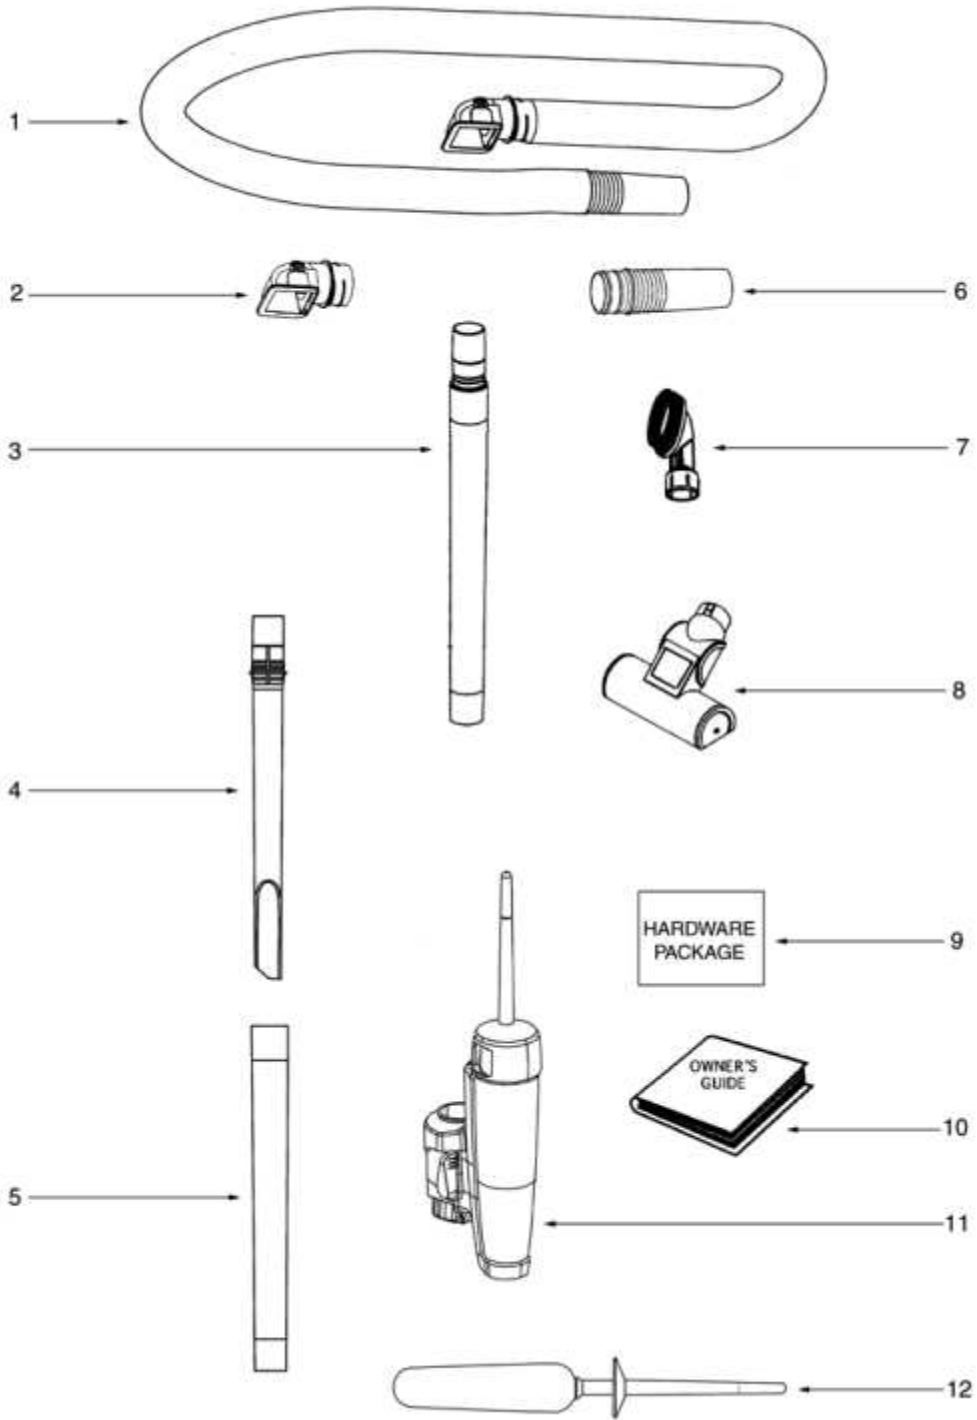

Ref #	Part	Description	Comments	Qty
1	61865-3	HOSE ASSY - CTND		
2	71725-313N	ADAPTER - HOSE		
3	71492A	NESTING WAND ASSEMBLY		
4	71956A--355N	CREVICE WAND		
5	71973-119N	WAND - OUTER		
6	70559A-119N	COUPLING - HOSE		
7	60990-2	COMBINATION BRSH BRSTLD-C		
8	28612A	TURBO NOZZLE ASSY (MODEL		
9	72323	PACKAGE - HARDWARE		
10	71496A	OWNER'S GUIDE		
11	72293	ELECTROSTATIC DUSTER ASSE		
12	72498	DUSTER ASSEMBLY