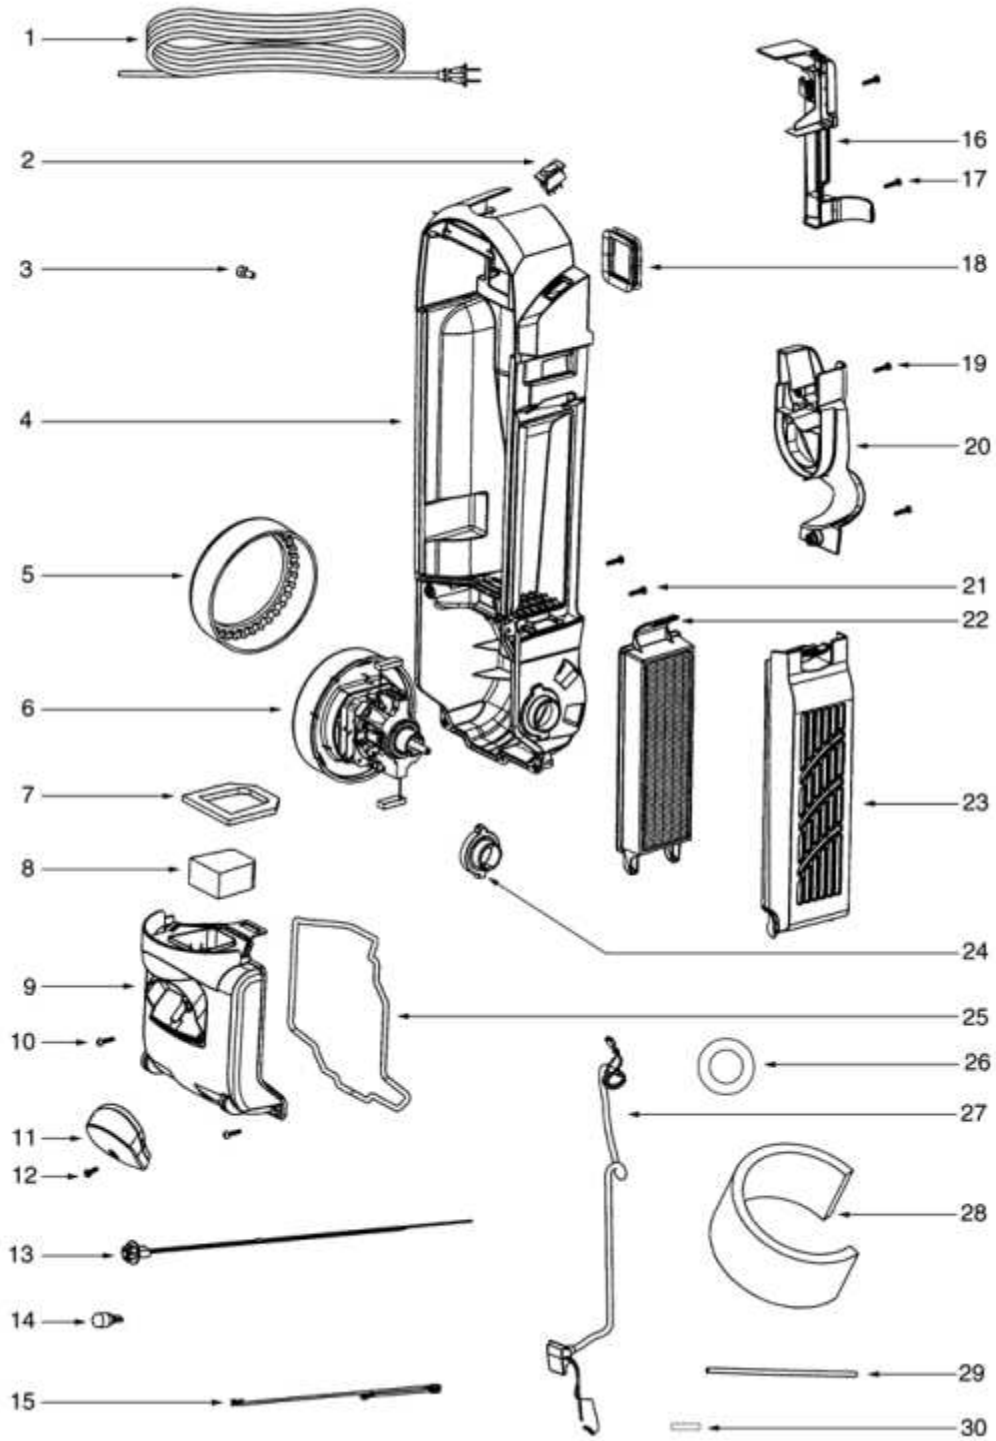

Ref #	Part	Description	Comments	Qty
1	71235-119N	CAP - HANDLE		
2	71473	HANDLE ASSEMBLY		
3	71537-5	CYCLONE ASSEMBLY		
4	61825	DUST CUP FILTER PACKAGE D		
5	61864-1	DUST CUP ASSY - PKGD		
6	70864A-119N	HOOK - CORD		
7	53238-44	SCREW PACKAGE		
8	71479-333N	LATCH - DUST CUP		
9	61866	SPRING PACKAGE		
10	53238-27	SCREW PACKAGE		
11	72004-5	CYCLONE ASSEMBLY		
12	71785-119N	CATCH - FILTER IN PLACE		
13	61867	SPRING PACKAGE		
14	71451-119N	CYCLONE		
15	71475	GASKET - CYCLONE		
	71537-3	CYCLONE ASSEMBLY		
	72004-3	CYCLONE ASSEMBLY		
	71537-2	CYCLONE ASSEMBLY		
	72004-2	TOP COVER & GRAPHICS ASSE		
	72004-1	CYCLONE ASSEMBLY		
	71537-1	CYCLONE ASSEMBLY		

Ref #	Part	Description	Comments	Qty
1	71466	BASE HOSE ASSY		
2	71447-119N	BASE HOSE ASSY		
3	71673A	FELT - BASE		
4	71448-333N	KNOB - HEIGHT ADJUSTMENT		
5	61877-2	BASE ASSEMBLY - PACKAGED		
6	54943	SPRING PACKAGE		
7	71446-119N	CARRIAGE - WHEEL		
8	71478	AXLE - FRONT		
9	39173A-119N	WHEEL - FRONT		
10	61120A	BELT PKG ASSY-(U-EXTENDED		
12	71726-119N	BASE HOSE ASSY		
13	72178-1	DELUXE 15" LENS & GRAPHIC		
14	61878-5	HOOD ASSEMBLY - PACKAGED		
15	53238-44	SCREW PACKAGE		
16	71574	SPRING - HANDLE RELEASE		
17	53238-27	SCREW PACKAGE		
18	71487	CLAMP - MOTOR		
19	71457-333N	RELEASE - HANDLE		
20	54432-1	PACKAGE - RETAINING RING		
21	72117-119N	WHEEL - REAR		
22	72113-1	BUSHING - AXLE		
23	38590A	AXLE - REAR		
24	71741	BELT CAP ASSEMBLY		
25	71672A	FELT - BELT CAP		
26	61869-1	BRUSHROLL ASSY - CTND		