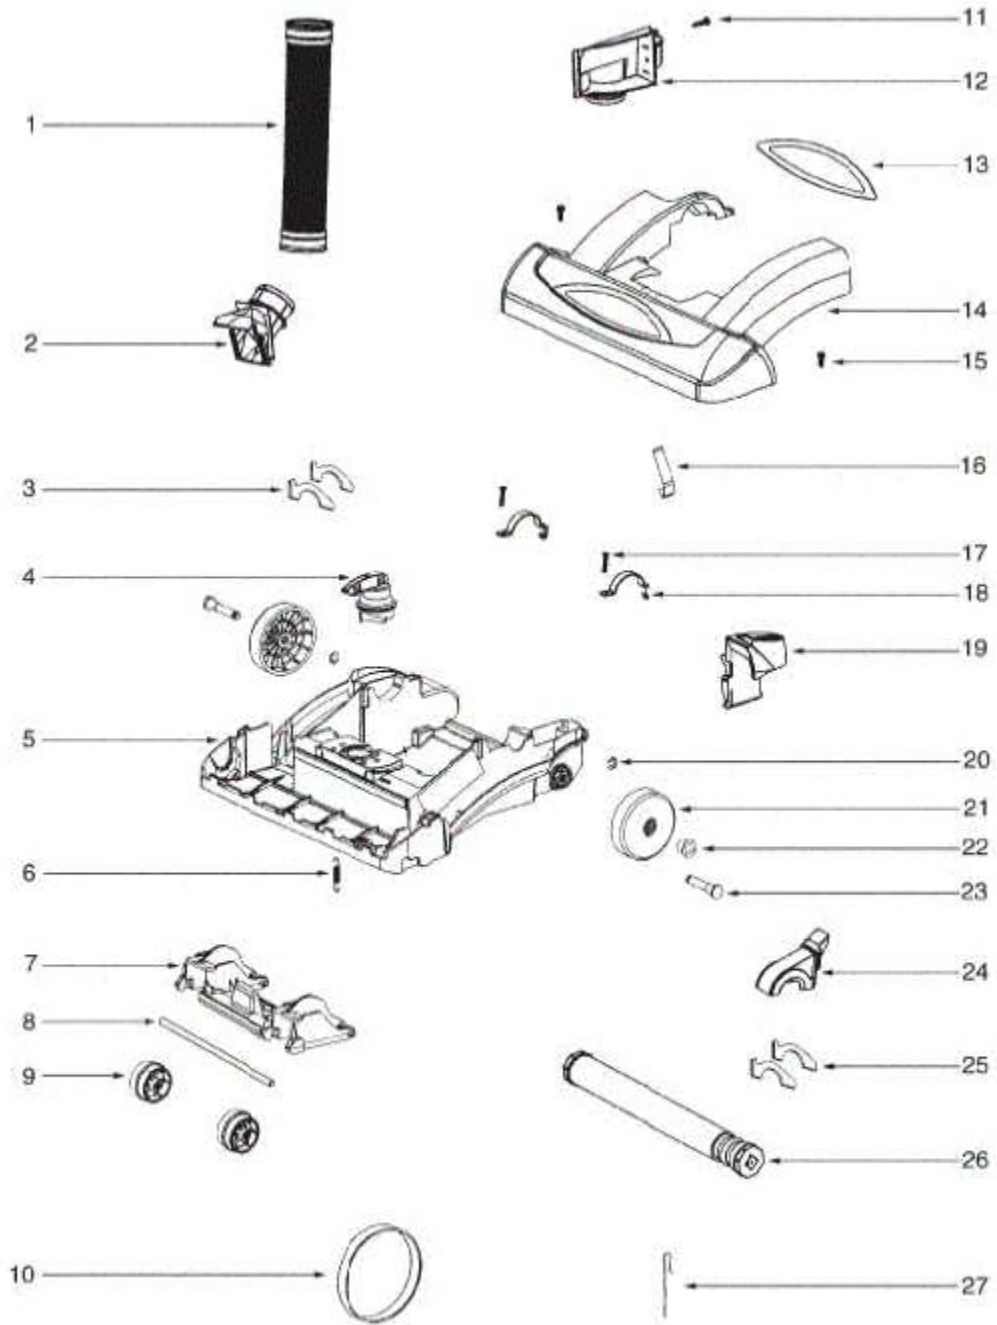

5848AV-2 - Powerhead - LiteSpeed Whirlwind

Ref #	Part	Description	Comments	Qty
1	71466	BASE HOSE ASSY		
2	71447-119N	BASE HOSE ASSY		
3	73153	FELT - BASE		
4	71448-333N	KNOB - HEIGHT ADJUSTMENT		
5	61877-9	BASE ASSEMBLY - PACKAGED		
6	54943	SPRING PACKAGE		
7	71446A-119N	CARRIAGE - WHEEL		
8	71478	AXLE - FRONT		
9	39173A-119N	WHEEL - FRONT		
10	61120A	BELT PKG ASSY-STYLE U EXT		
12	71726-119N	BASE HOSE ASSY		
13	72178-4	DELUXE 15" LENS & GRAPHIC		
14	61878-18	HOOD ASSEMBLY - PACKAGED		
15	53238-44	SCREW PACKAGE		
16	71574	SPRING - HANDLE RELEASE		
11	53238-27	SCREW PACKAGE		
18	71487	CLAMP - MOTOR		
19	71457-333N	RELEASE - HANDLE		
20	54432-1	PACKAGE - RETAINING RING		
21	72117-119N	WHEEL - REAR		
22	72113-1	BUSHING - AXLE		
23	38590A	AXLE - REAR		
24	71741	BELT CAP ASSEMBLY		
25	73152	FELT - BELT CAP		
26	62228-1	BRUSHROLL ASSEMBLY - CART		
27	38063	GUARD - BELT