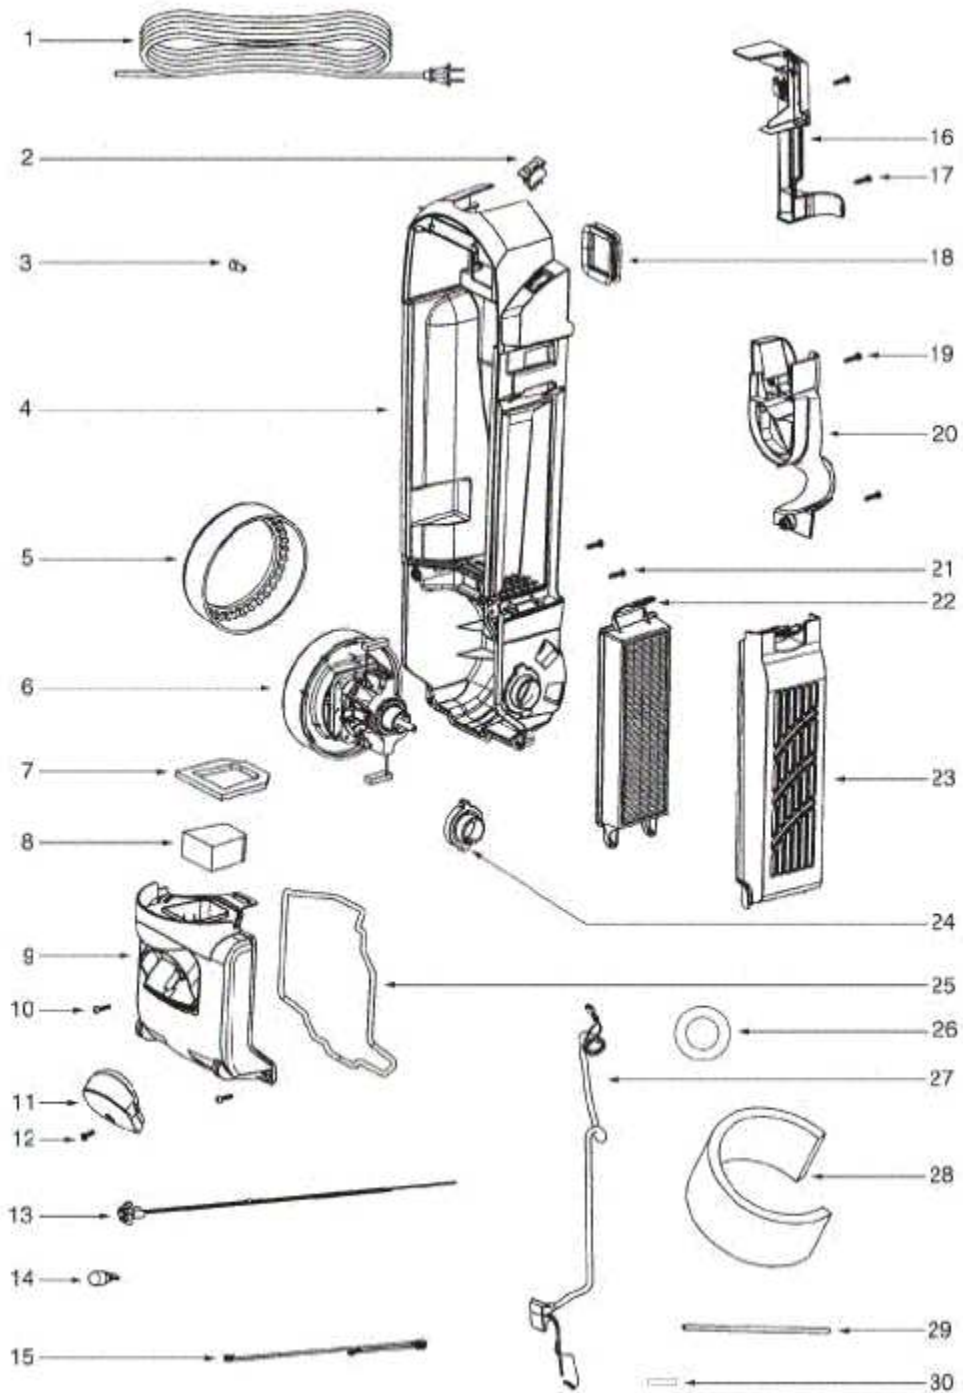

Ref #	Part	Description	Comments	Qty
1	71235-119N	CAP - HANDLE		
2	71473A	HANDLE ASSEMBLY		
3	71537-19	CYCLONE ASSEMBLY		
4	61825	DUST CUP FLTR(STYLE DCF3)		
5	61864-1	DUST CUP ASSY - PKGD		
6	70864A-119N	HOOK - CORD		
7	53238-44	SCREW PACKAGE		
8	71479-333N	LATCH - DUST CUP		
9	61866	SPRING PACKAGE		
10	53238-27	SCREW PACKAGE		
12	71785-119N	CATCH - FILTER IN PLACE		
13	61867	SPRING PACKAGE		
14	71451-119N	CYCLONE		
15	71475	GASKET - CYCLONE		

## 5848AV-2 - Parts - LiteSpeed Whirlwind

Ref #	Part	Description	Comments	Qty
1	39585-2	SUPPLY CORD & TERMINAL AS		
2	39455-1	SWITCH - ROCKER		
3	60192-1	WIRE SPLICE 5		
4	72126B	REAR HOUSING ASSEMBLY		
5	71649	GASKET - MOTOR CAN (Eurek		
6	60261-11	MOTOR ASSEMBLY - PACKAGED		
7	71483	GASKET - DIRT CUP LOWER		
8	71480	FILTER - PRE-MOTOR		
9	61863-10	MOTOR COVER ASSY - PACKAG		
11	71460-313N	LENS - HEADLAMP		
12	53238-44	SCREW PACKAGE		
13	70701-2	SOCKET & TERMINAL ASSY		
14	57940-3	LAMP - HEADLIGHT		
15	39252-1	THERMOSTAT & TERMINAL ASS		
16	72127	SWITCH COVER ASSEMBLY		
18	71482	GASKET - INTAKE		
20	71455-119N	TOOL PACK - LOWER		
10	53238-27	SCREW PACKAGE		
22	61830	HEPA FILTER PKG - STYLE H		
23	72006-4	FILTER COVER & GRAPHICS A		
24	70084	BUSHING - MOTOR SUPPORT		
25	71484	GASKET - MOTOR COVER		
26	71969-1	GASKET - MOTOR HUB		
27	71465	CORD - JUMPER		
28	72224-1	FOAM - SOUND		
29	70651-1	TUBE - FLEXIBLE		
30	72167	PLUG		