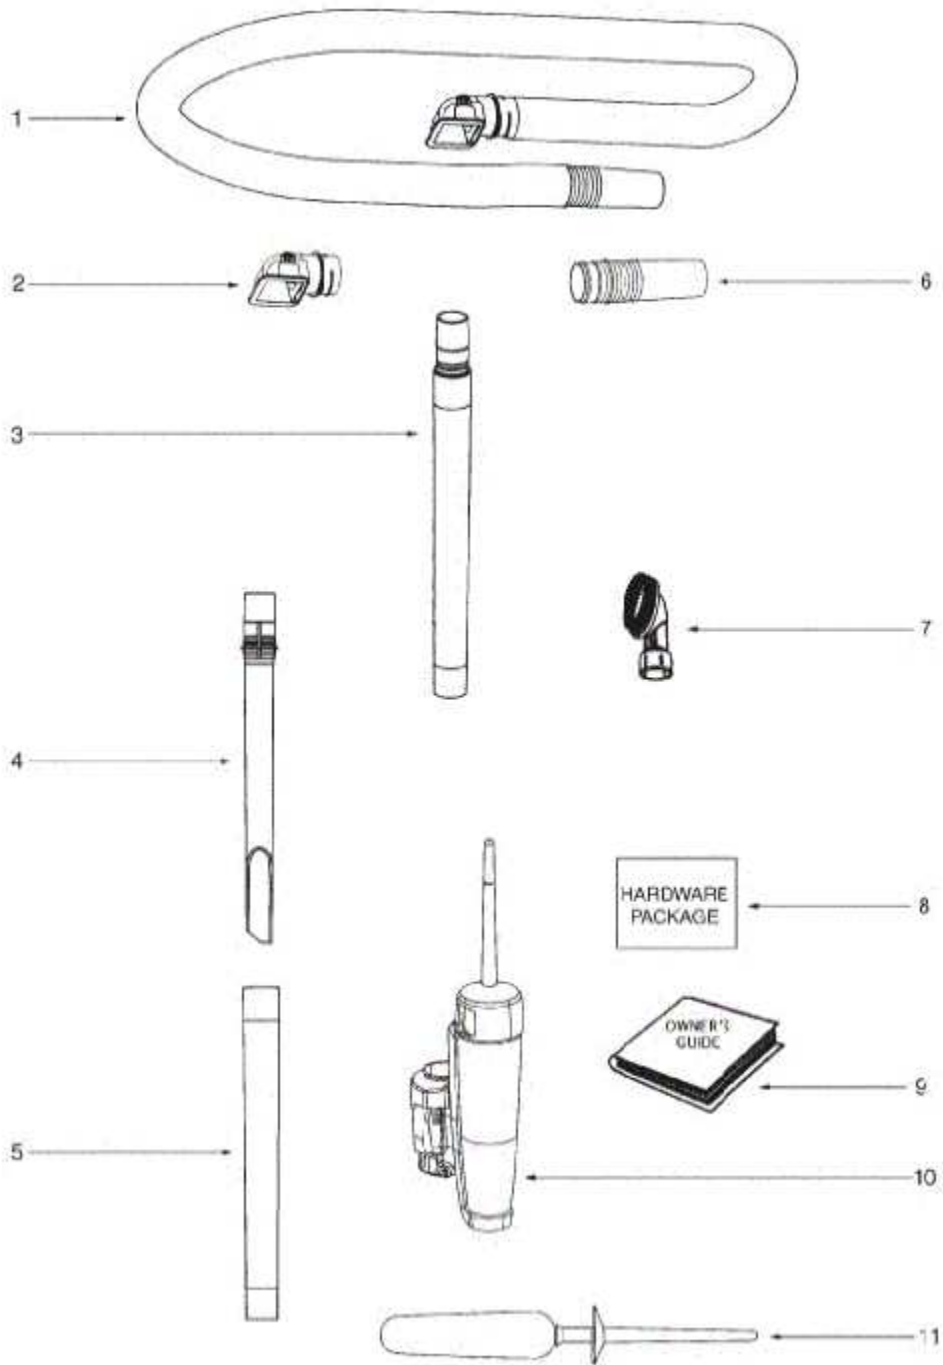

Ref #	Part	Description	Comments	Qty
1	71235-119N	CAP - HANDLE		
2	71473A	HANDLE ASSEMBLY		
3	71537-19	CYCLONE ASSEMBLY		
4	61825	DUST CUP FLTR(STYLE DCF3)		
5	61864-1	DUST CUP ASSY - PKGD		
6	70864A-119N	HOOK - CORD		
7	53238-44	SCREW PACKAGE		
8	71479-333N	LATCH - DUST CUP		
9	61866	SPRING PACKAGE		
10	53238-27	SCREW PACKAGE		
12	71785-119N	CATCH - FILTER IN PLACE		
13	61867	SPRING PACKAGE		
14	71451-119N	CYCLONE		
15	71475	GASKET - CYCLONE		

## 5848AV-2 - Parts - LiteSpeed Whirlwind

Ref #	Part	Description	Comments	Qty
1	39585-2	SUPPLY CORD & TERMINAL AS		
2	39455-1	SWITCH - ROCKER		
3	60192-1	WIRE SPLICE 5		
4	72126B	REAR HOUSING ASSEMBLY		
5	71649	GASKET - MOTOR CAN (Eurek		
6	60261-11	MOTOR ASSEMBLY - PACKAGED		
7	71483	GASKET - DIRT CUP LOWER		
8	71480	FILTER - PRE-MOTOR		
9	61863-10	MOTOR COVER ASSY - PACKAG		
11	71460-313N	LENS - HEADLAMP		
12	53238-44	SCREW PACKAGE		
13	70701-2	SOCKET & TERMINAL ASSY		
14	57940-3	LAMP - HEADLIGHT		
15	39252-1	THERMOSTAT & TERMINAL ASS		
16	72127	SWITCH COVER ASSEMBLY		
18	71482	GASKET - INTAKE		
20	71455-119N	TOOL PACK - LOWER		
10	53238-27	SCREW PACKAGE		
22	61830	HEPA FILTER PKG - STYLE H		
23	72006-4	FILTER COVER & GRAPHICS A		
24	70084	BUSHING - MOTOR SUPPORT		
25	71484	GASKET - MOTOR COVER		
26	71969-1	GASKET - MOTOR HUB		
27	71465	CORD - JUMPER		
28	72224-1	FOAM - SOUND		
29	70651-1	TUBE - FLEXIBLE		
30	72167	PLUG		