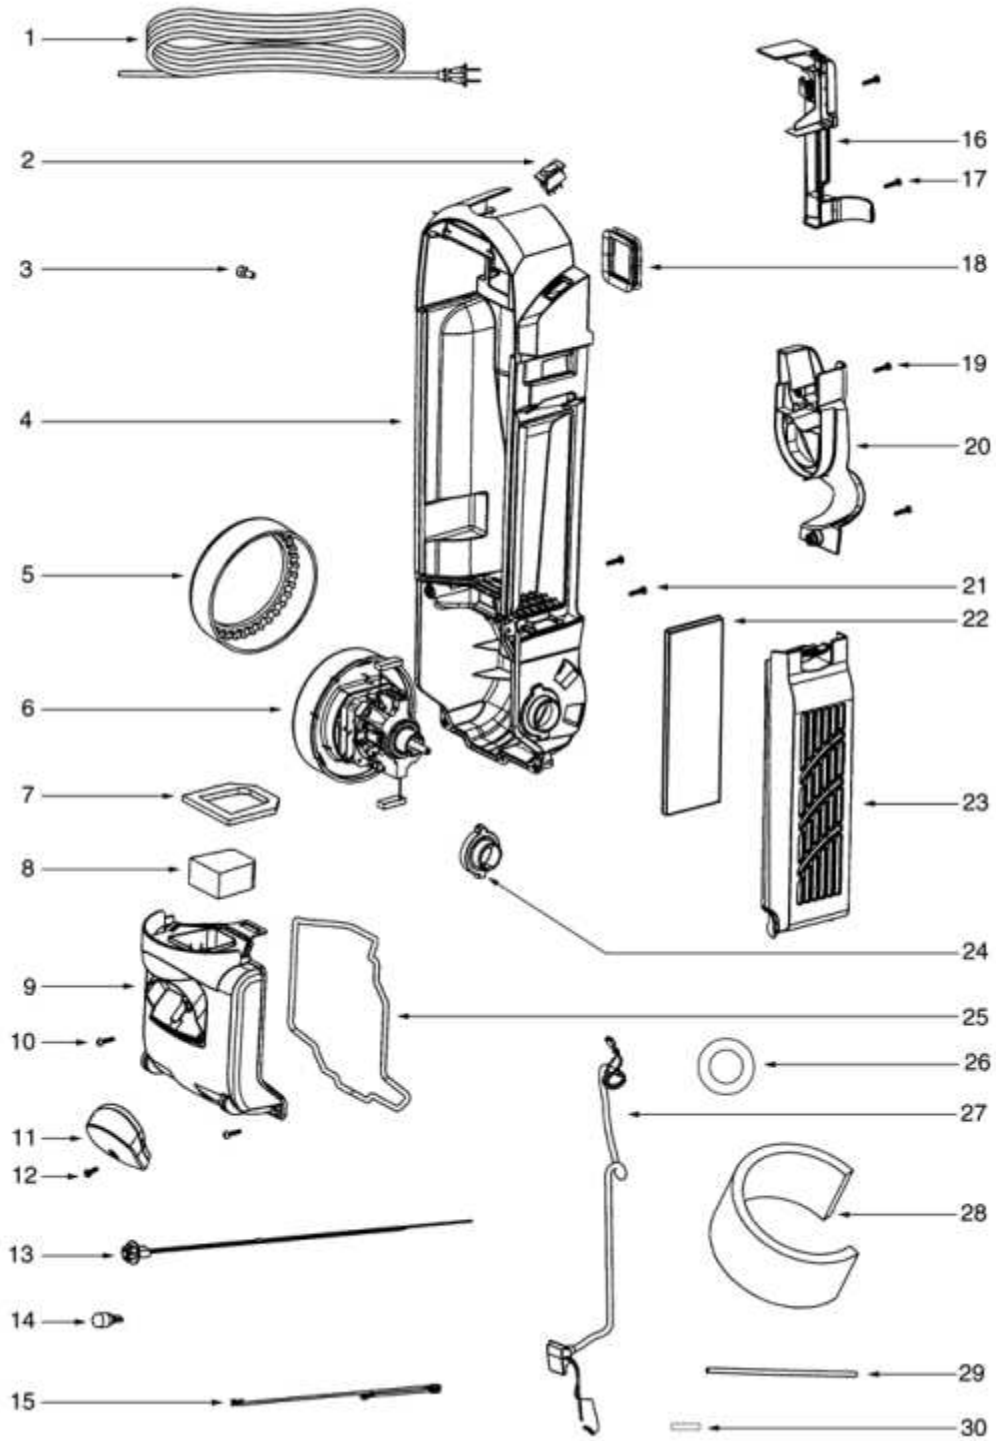

Ref #	Part	Description	Comments	Qty
1	71235-119N	CAP - HANDLE		
2	71473	HANDLE ASSEMBLY		
2	71537-10	CYCLONE ASSEMBLY		
4	61825	DUST CUP FILTER PACKAGE D		
5	61864-1	DUST CUP ASSY - PKGD		
6	70864A-119N	HOOK - CORD		
7	53238-44	SCREW PACKAGE		
8	71479-333N	LATCH - DUST CUP		
9	61866	SPRING PACKAGE		
10	53238-27	SCREW PACKAGE		
11	72004-10	TOP COVER & GRAPHICS ASSE		
12	71785-119N	CATCH - FILTER IN PLACE		
13	61867	SPRING PACKAGE		
14	71451-119N	CYCLONE		
15	71475	GASKET - CYCLONE		
	71537-9	CYCLONE ASSEMBLY		
	72004-9	CYCLONE ASSEMBLY		

Ref #	Part	Description	Comments	Qty
1	39585-2	SUPPLY CORD & TERMINAL AS		
2	39455-1	SWITCH - ROCKER		
3	60192-1	WIRE SPLICE 5		
4	72126B	REAR HOUSING ASSEMBLY		
5	71649	GASKET - MOTOR CAN (Eurek		
6	60261-11	MOTOR ASSEMBLY - PACKAGED		
7	71483	GASKET - DIRT CUP LOWER		
8	71480	FILTER - PRE-MOTOR		
9	61863-10	MOTOR COVER ASSY - PACKAG		
11	71460-313N	LENS - HEADLAMP		
12	53238-44	SCREW PACKAGE		
13	70701-2	SOCKET & TERMINAL ASSY		
14	57940-3	LAMP - HEADLIGHT		
15	39252-1	THERMOSTAT & TERMINAL ASS		
16	72127	SWITCH COVER ASSEMBLY		
17	71482	GASKET - INTAKE		
18	71455-119N	TOOL PACK - LOWER		
21	53238-27	SCREW PACKAGE		
22	61835	HEPA FILTER INSERT - STYL		
23	72103-1	MICRON FLTR CVR & GRPHCS		
24	70084	BUSHING - MOTOR SUPPORT		
25	71484	GASKET - MOTOR COVER		
26	71969-1	GASKET - MOTOR HUB		
27	71465	CORD - JUMPER		
28	72224-1	FOAM - SOUND		
29	70651-1	TUBE - FLEXIBLE		
30	72167	PLUG		
	61863-8	MOTOR COVER ASSY - PACKAG		
	72103-4	MICRON FLTR CVR & GRPHCS		
	61845	HEPA FII TER INSERT - STYL		