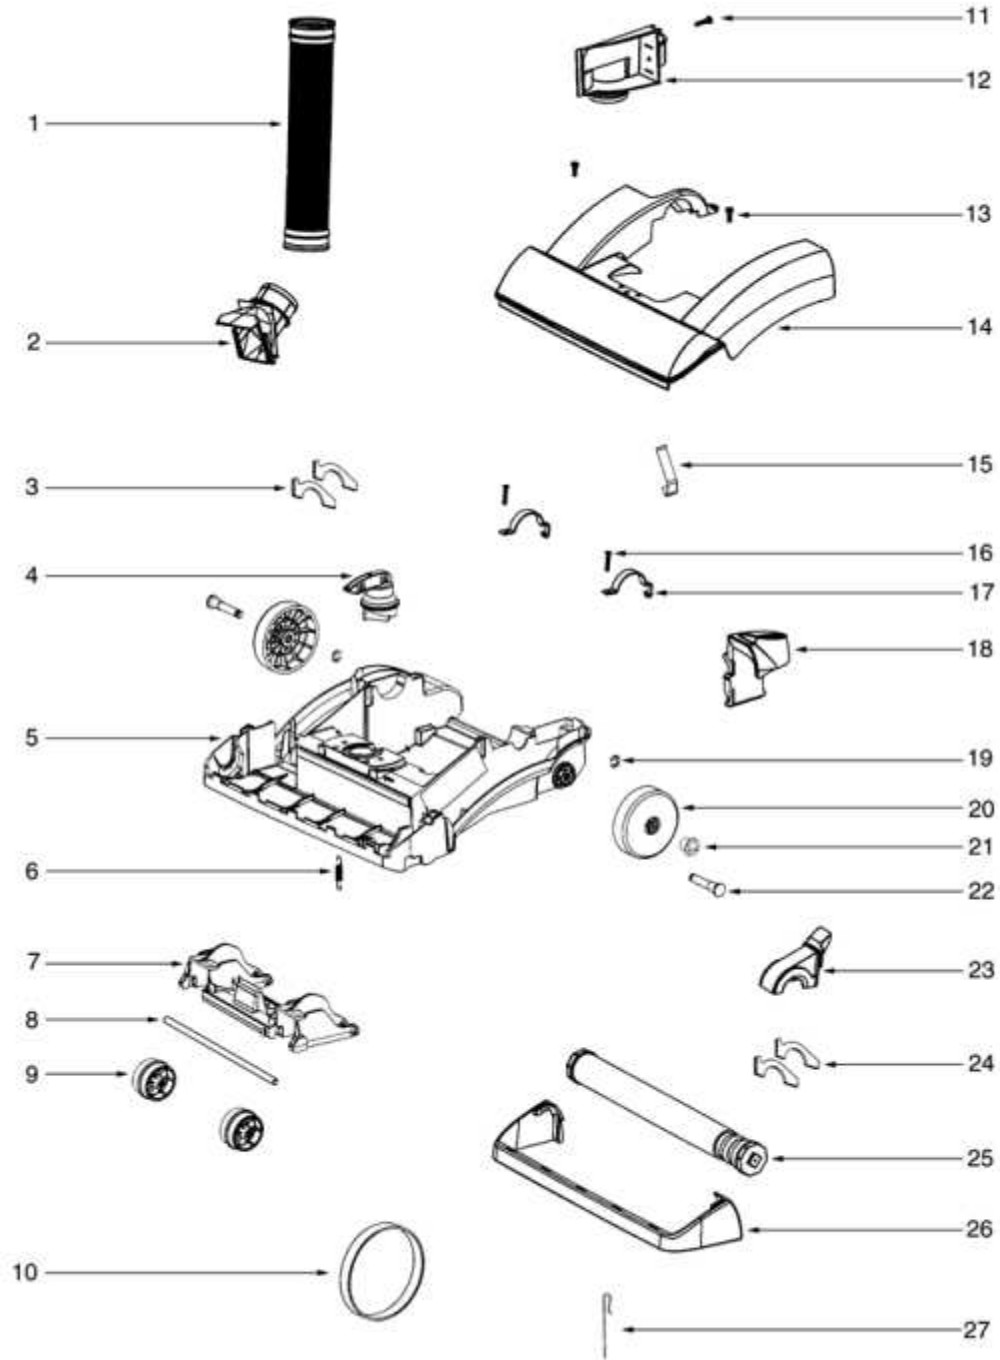

Ref #	Part	Description	Comments	Qty
1	71235-119N	CAP - HANDLE		
2	71473	HANDLE ASSEMBLY		
2	71537-10	CYCLONE ASSEMBLY		
4	61825	DUST CUP FILTER PACKAGE D		
5	61864-1	DUST CUP ASSY - PKGD		
6	70864A-119N	HOOK - CORD		
7	53238-44	SCREW PACKAGE		
8	71479-333N	LATCH - DUST CUP		
9	61866	SPRING PACKAGE		
10	53238-27	SCREW PACKAGE		
11	72004-10	TOP COVER & GRAPHICS ASSE		
12	71785-119N	CATCH - FILTER IN PLACE		
13	61867	SPRING PACKAGE		
14	71451-119N	CYCLONE		
15	71475	GASKET - CYCLONE		
	71537-9	CYCLONE ASSEMBLY		
	72004-9	CYCLONE ASSEMBLY		

Ref #	Part	Description	Comments	Qty
1	39585-2	SUPPLY CORD & TERMINAL AS		
2	39455-1	SWITCH - ROCKER		
3	60192-1	WIRE SPLICE 5		
4	72126B	REAR HOUSING ASSEMBLY		
5	71649	GASKET - MOTOR CAN (Eurek		
6	60261-11	MOTOR ASSEMBLY - PACKAGED		
7	71483	GASKET - DIRT CUP LOWER		
8	71480	FILTER - PRE-MOTOR		
9	61863-10	MOTOR COVER ASSY - PACKAG		
11	71460-313N	LENS - HEADLAMP		
12	53238-44	SCREW PACKAGE		
13	70701-2	SOCKET & TERMINAL ASSY		
14	57940-3	LAMP - HEADLIGHT		
15	39252-1	THERMOSTAT & TERMINAL ASS		
16	72127	SWITCH COVER ASSEMBLY		
17	71482	GASKET - INTAKE		
18	71455-119N	TOOL PACK - LOWER		
21	53238-27	SCREW PACKAGE		
22	61835	HEPA FILTER INSERT - STYL		
23	72103-1	MICRON FLTR CVR & GRPHCS		
24	70084	BUSHING - MOTOR SUPPORT		
25	71484	GASKET - MOTOR COVER		
26	71969-1	GASKET - MOTOR HUB		
27	71465	CORD - JUMPER		
28	72224-1	FOAM - SOUND		
29	70651-1	TUBE - FLEXIBLE		
30	72167	PLUG		
	61863-8	MOTOR COVER ASSY - PACKAG		
	72103-4	MICRON FLTR CVR & GRPHCS		
	61845	HEPA FII TER INSERT - STYL		