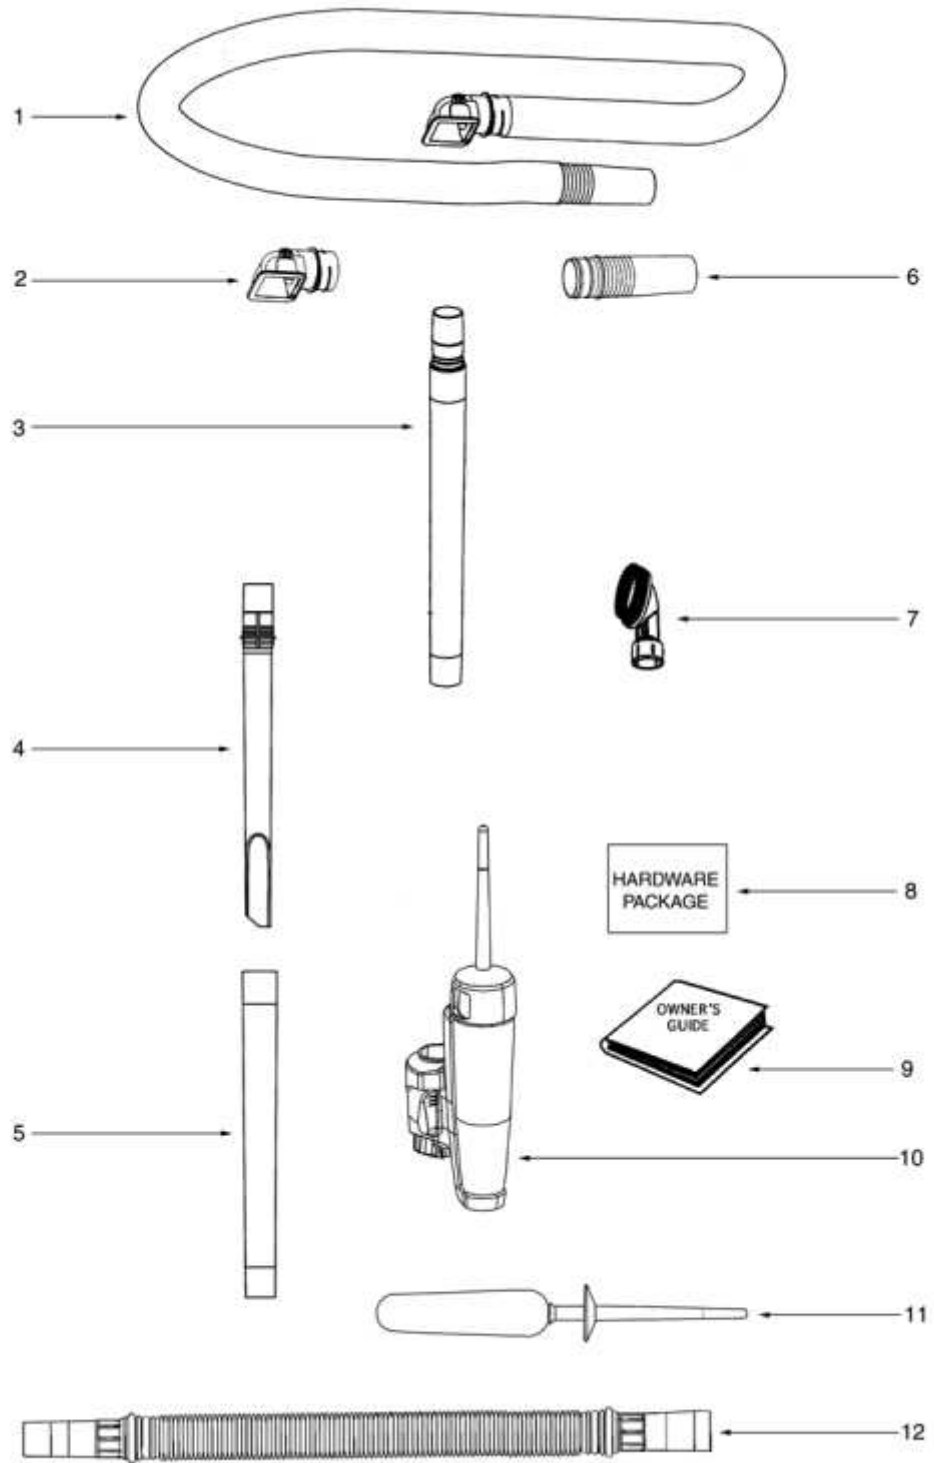

Ref #	Part	Description	Comments	Qty
1	61865-3	HOSE ASSY - CTND		
2	71725-313N	ADAPTER - HOSE		
3	71492A	NESTING WAND ASSEMBLY		
4	71956A-355N	WAND - CREVICE		
5	71973-119N	WAND - OUTER		
6	70559A-119N	COUPLING - HOSE		
7	60990-2	COMBINATION BRSH BRSTLD-C		
8	72322	PACKAGE - HARDWARE		
9	71496B	OWNER'S GUIDE		
10	72293-2	ELECTROSTATIC DUSTER ASSE		
11	72498	DUSTER ASSEMBLY		
12	60038-8	HOSE ASSEMBLY - CARTONED		
	72293	ELECTROSTATIC DUSTER ASSE