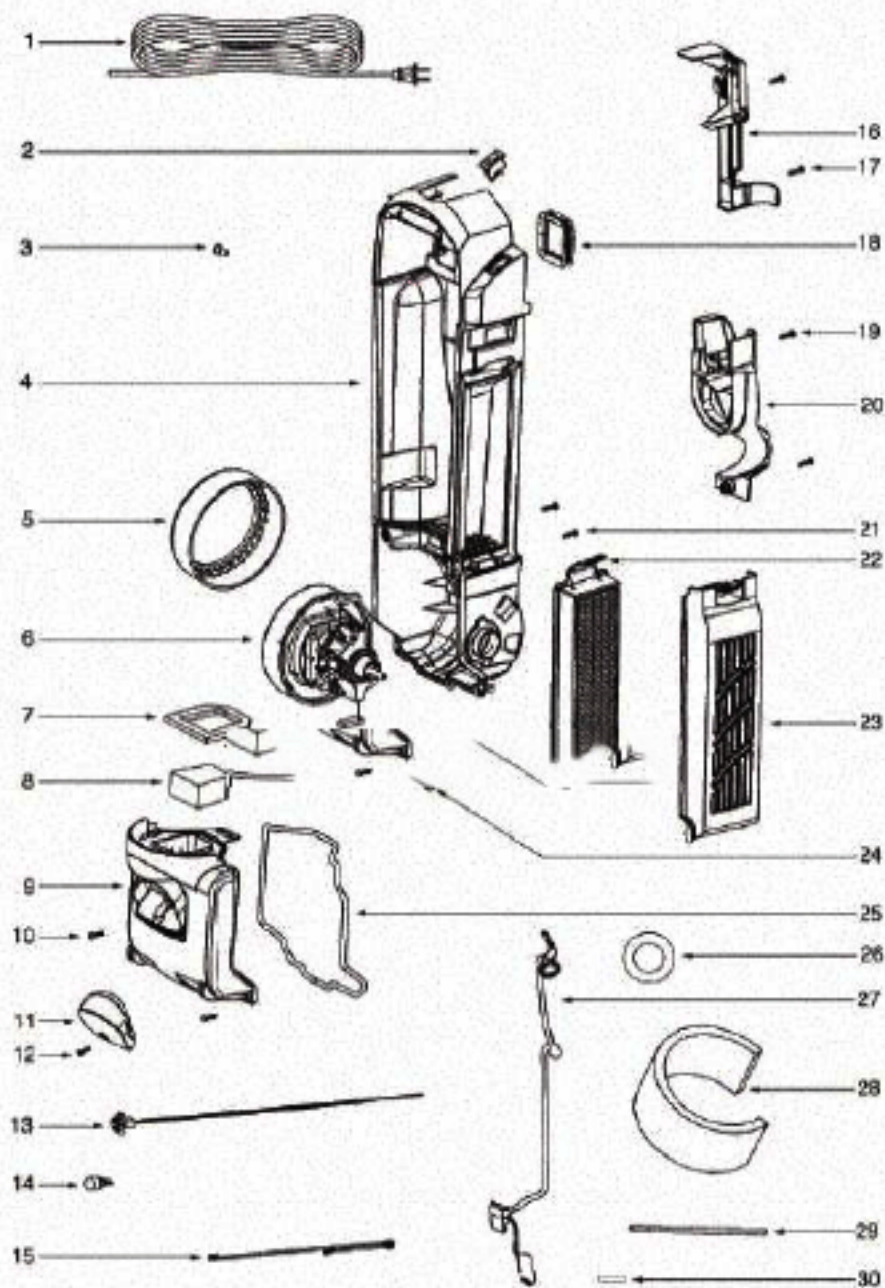

Ref#	Part	Description	Comments	Qty
1	71235-119N	CAP - HANDLE		
2	71473A	HANDLE ASSEMBLY		
3	71537-21	CYCLONE ASSEMBLY		
4	61825	DUST CUP FLTR(STYLE DCF3)		
5	61864-1	DUST CUP ASSY - PKGD		
6	70864A-119N	HOOK - CORD		
7	53238-44	SCREW PACKAGE		
8	71479-355N	LATCH - DUST CUP		
9	61866	SPRING PACKAGE		
10	53238-27	SCREW PACKAGE		
12	71785-119N	CATCH - FILTER IN PLACE		
13	61867	SPRING PACKAGE		
14	71451-119N	CYCLONE		
15	71475	GASKET - CYCLONE		
	61800-1	BAG DISPLAY		

# PARTS - LITESPEED WHIRLWIND

Ref#	Part	Description	Comments	Qty
1	39585-2	SUPPLY CORD & TERMINAL AS		
2	39455-1	SWITCH - ROCKER		
3	60192-1	WIRE SPLICE 5		
4	72126B	REAR HOUSING ASSEMBLY		
5	71649	GASKET - MOTOR CAN (Eumek		
6	60261-11	MOTOR ASSEMBLY - PACKAGED		
7	71483	GASKET - DIRT CUP LOWER		
8	71480	FILTER - PRE-MOTOR		
9	61863-15	MOTOR COVER ASSY - PACKAG		
11	71460-313N	LENS - HEADLAMP		
12	53238-44	SCREW PACKAGE		
13	70701-2	SOCKET & TERMINAL ASSY		
14	57940-3	LAMP - HEADLIGHT		
15	39252-1	THERMOSTAT & TERMINAL ASS		
16	72127	SWITCH COVER ASSEMBLY		
18	71482	GASKET - INTAKE		
20	71455-119N	TOOL PACK - LOWER		
21	53238-27	SCREW PACKAGE		
22	61830	HEPA FILTER PKG - STYLE H		
23	72006-4	FILTER COVER & GRAPHICS A		
24	70084	BUSHING - MOTOR SUPPORT		
25	71484	GASKET - MOTOR COVER		
26	71969-1	GASKET - MOTOR HUB		
27	71465	CORD - JUMPER		
28	72224-1	FOAM - SOUND		
29	70651-1	TUBE - FLEXIBLE		
30	72167	PLUG		