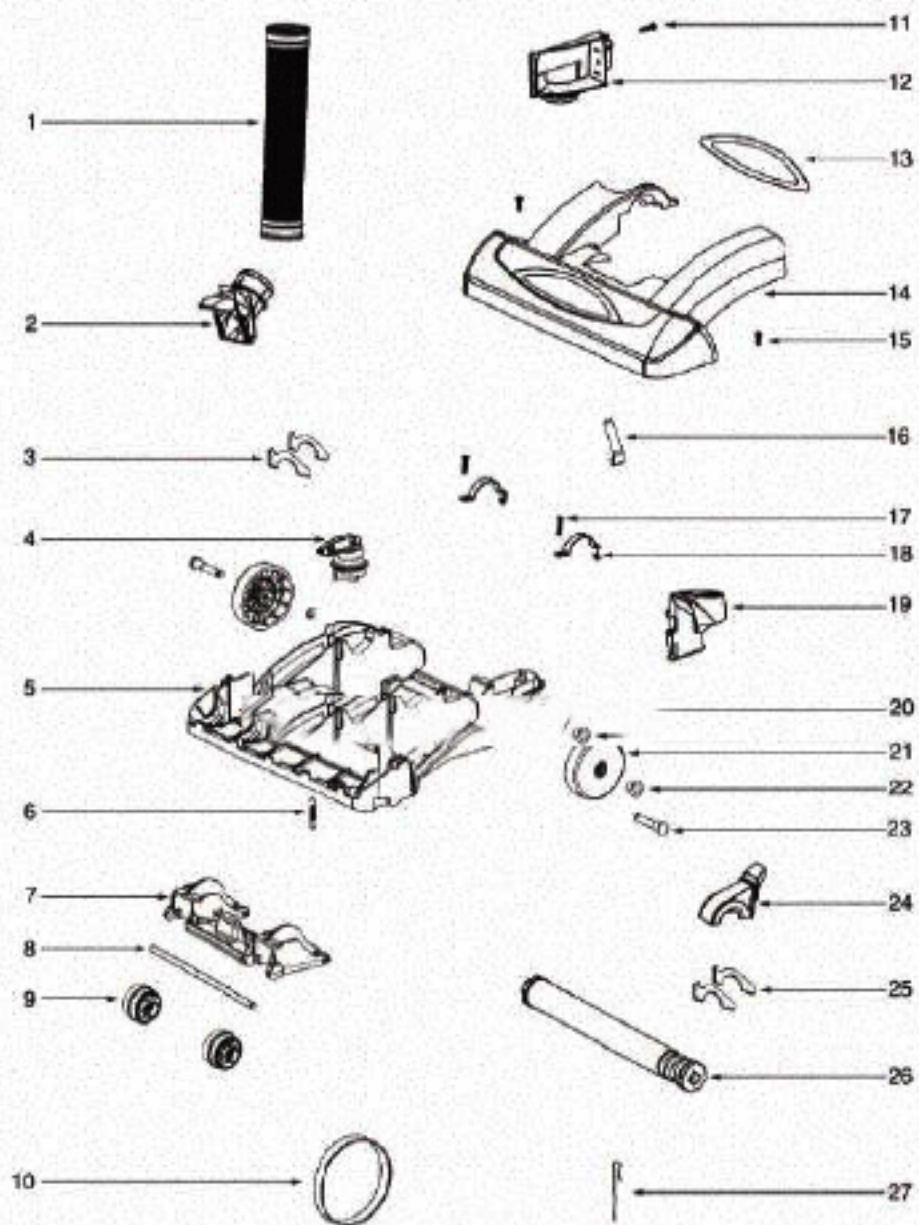

POWERHEAD - LITESPEED WHIRLWIND

Ref#	Part	Description	Comments	Qty
1	71466	BASE HOSE ASSY		
2	71447-119N	BASE HOSE ASSY		
3	73153	FELT - BASE		
4	71448-355N	KNOB - HEIGHT ADJUSTMENT		
5	61877-7	BASE ASSEMBLY - PACKAGED		
6	54943	SPRING PACKAGE		
7	71446A-119N	CARRIAGE - WHEEL		
8	71478	AXLE - FRONT		
9	39173A-119N	WHEEL - FRONT		
10	61120A	BELT PKG ASSY-STYLE U EXT		
11	53238-27	SCREW PACKAGE		
12	71726-119N	BASE HOSE ASSY		
13	61878-20	HOOD ASSEMBLY - PACKAGED		
14	53238-44	SCREW PACKAGE		
15	71574	SPRING - HANDLE RELEASE		
16	71487	CLAMP - MOTOR		
17	71457-355N	RELEASE - HANDLE		
18	54432-1	PACKAGE - RETAINING RING		
19	72117-119N	WHEEL - REAR		
20	72113-1	BUSHING - AXLE		
21	39590A	AXLE - REAR		
22	71741A	BELT CAP ASSEMBLY		
23	73152	FELT - BELT CAP		
24	62228-2	BRUSHROLL ASSEMBLY - CART		
25	38063	GUARD - BELT