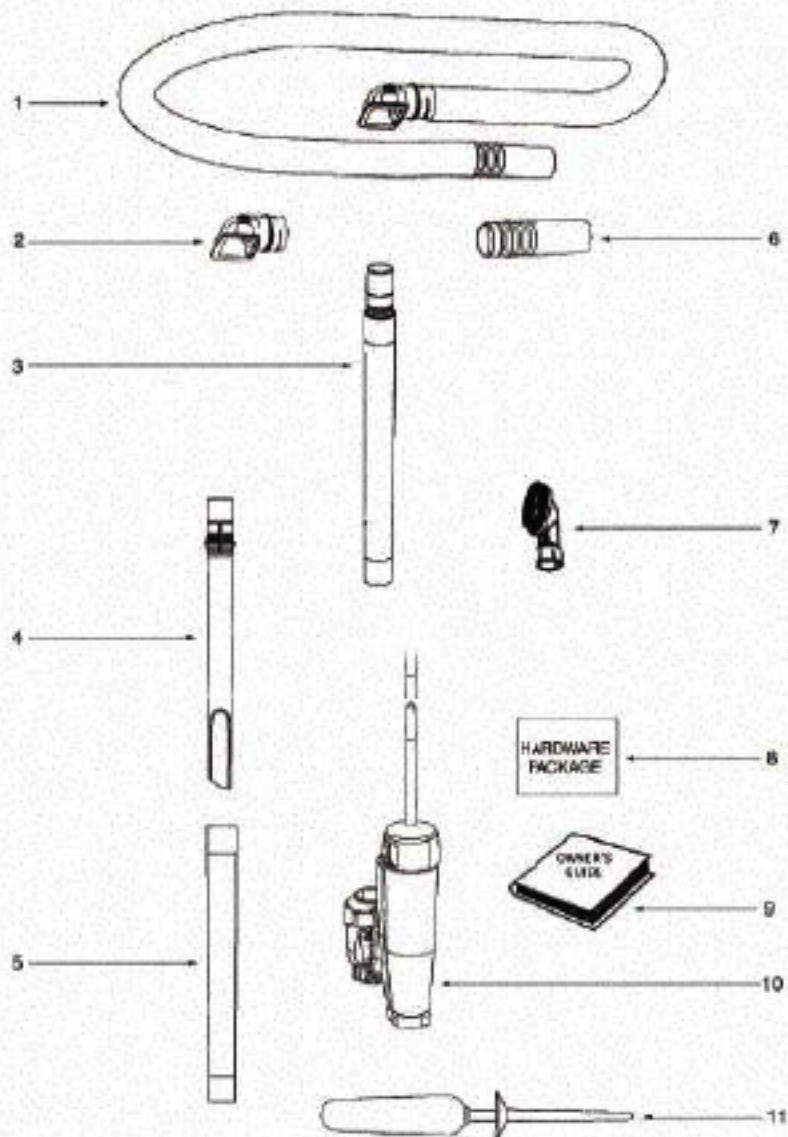

Ref#	Part	Description	Comments	Qty
1	71235-119N	CAP - HANDLE		
2	71473A	HANDLE ASSEMBLY		
3	71537-21	CYCLONE ASSEMBLY		
4	61825	DUST CUP FLTR(STYLE DCF3)		
5	61864-1	DUST CUP ASSY - PKGD		
6	70864A-119N	HOOK - CORD		
7	53238-44	SCREW PACKAGE		
8	71479-355N	LATCH - DUST CUP		
9	61866	SPRING PACKAGE		
10	53238-27	SCREW PACKAGE		
12	71785-119N	CATCH - FILTER IN PLACE		
13	61867	SPRING PACKAGE		
14	71451-119N	CYCLONE		
15	71475	GASKET - CYCLONE		
	61800-1	BAG DISPLAY		

# PARTS - LITESPEED WHIRLWIND

Ref#	Part	Description	Comments	Qty
1	39585-2	SUPPLY CORD & TERMINAL AS		
2	39455-1	SWITCH - ROCKER		
3	60192-1	WIRE SPLICE 5		
4	72126B	REAR HOUSING ASSEMBLY		
5	71649	GASKET - MOTOR CAN (Eumek		
6	60261-11	MOTOR ASSEMBLY - PACKAGED		
7	71483	GASKET - DIRT CUP LOWER		
8	71480	FILTER - PRE-MOTOR		
9	61863-15	MOTOR COVER ASSY - PACKAG		
11	71460-313N	LENS - HEADLAMP		
12	53238-44	SCREW PACKAGE		
13	70701-2	SOCKET & TERMINAL ASSY		
14	57940-3	LAMP - HEADLIGHT		
15	39252-1	THERMOSTAT & TERMINAL ASS		
16	72127	SWITCH COVER ASSEMBLY		
18	71482	GASKET - INTAKE		
20	71455-119N	TOOL PACK - LOWER		
21	53238-27	SCREW PACKAGE		
22	61830	HEPA FILTER PKG - STYLE H		
23	72006-4	FILTER COVER & GRAPHICS A		
24	70084	BUSHING - MOTOR SUPPORT		
25	71484	GASKET - MOTOR COVER		
26	71969-1	GASKET - MOTOR HUB		
27	71465	CORD - JUMPER		
28	72224-1	FOAM - SOUND		
29	70651-1	TUBE - FLEXIBLE		
30	72167	PLUG		