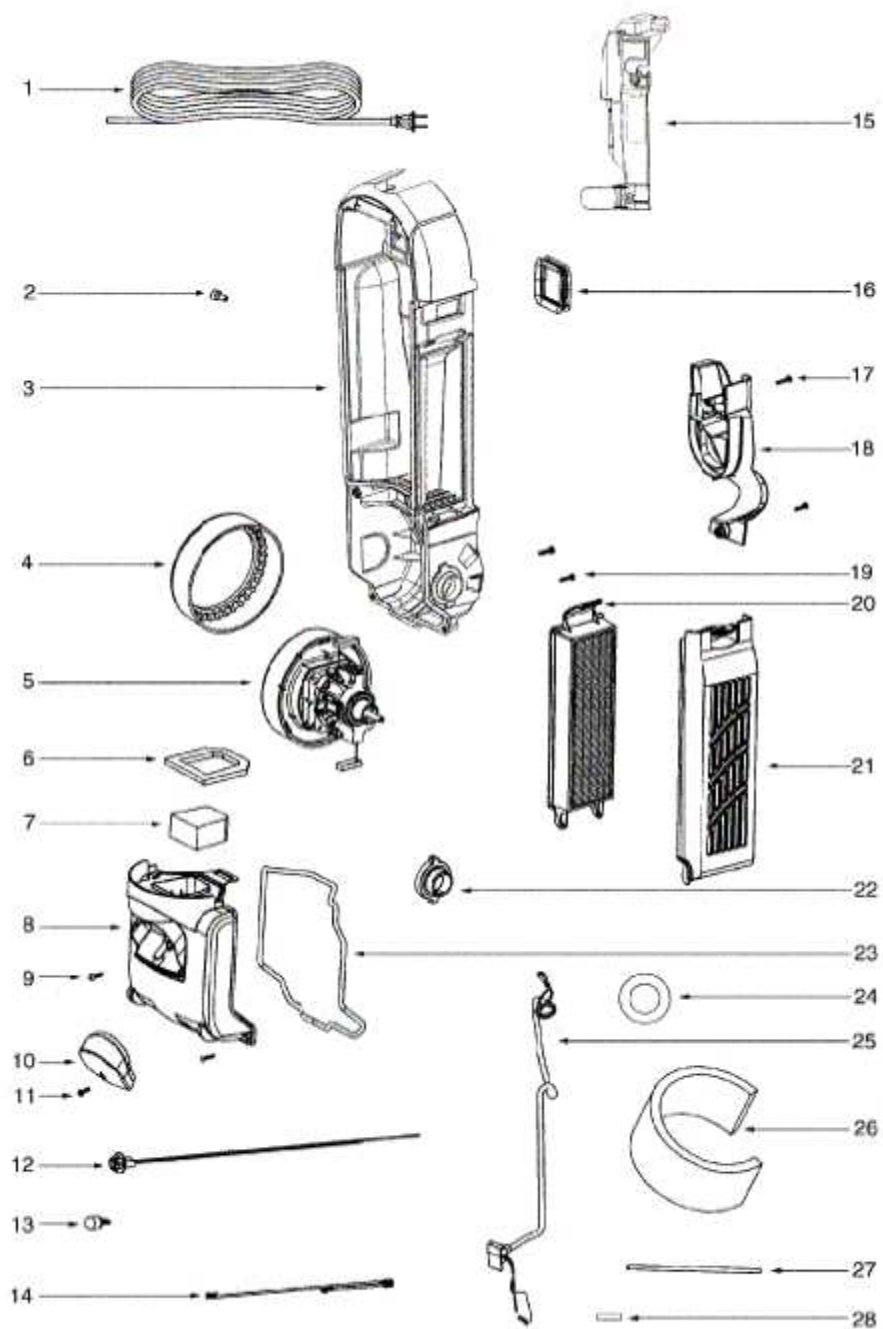

Ref #	Part	Description	Comments	Qty
1	28073A-1	SWITCH - ROCKER		
2	72886-3SV	HANDLE ASSEMBLY		
3	71537-11	CYCLONE ASSEMBLY		
4	61825	DUST CUP FLTR(STYLE DCF3)		
5	61864-1	DUST CUP ASSY - PKGD		
6	72889-2	SWITCH COVER & GRAPHICS A		
7	39731	CORD - JUMPER (UPPER)		
9	70864A-119N	HOOK - CORD		
10	53238-44	SCREW PACKAGE		
11	71479-355N	LATCH - DUST CUP		
12	61866	SPRING PACKAGE		
13	53238-27	SCREW PACKAGE		
14	72004-2	TOP COVER & GRAPHICS ASSE		
15	71785-119N	CATCH - FILTER IN PLACE		
16	61867	SPRING PACKAGE		
17	71451-119N	CYCLONE		
18	71475	GASKET - CYCLONE		
	71005	GASKET - BAG COVER		
	70004			
	53059	FIN PACKAGE		

PARTS - 5853A

Ref #	Part	Description	Comments	Qty
1	39584-8	CORD - LOW LEAD (17 GA)		
2	60192-1	WIRE SPLICE 5		
3	73251	REAR HOUSING ASSEMBLY		
4	71649	GASKET - MOTOR CAN (Eurek		
5	60261-11	MOTOR ASSEMBLY - PACKAGED		
6	71483	GASKET - DIRT CUP LOWER		
7	71480	FILTER - PRE-MOTOR		
8	61863-3	MOTOR COVER ASSY - PACKAG		
10	71460-313N	LENS - HEADLAMP		
11	53238-44	SCREW PACKAGE		
12	70701-2	SOCKET & TERMINAL ASSY		
13	57940-3	LAMP - HEADLIGHT		
14	39252-1	THERMOSTAT & TERMINAL ASS		
15	72890	CORD EXIT COVER ASSEMBLY		
16	71482	GASKET - INTAKE		
18	71455-119N	TOOL PACK - LOWER		
19	53238-27	SCREW PACKAGE		
20	61830	HEPA FILTER PKG - STYLE H		
21	72006-4	FILTER COVER & GRAPHICS A		
22	70084	BUSHING - MOTOR SUPPORT		
23	71484	GASKET - MOTOR COVER		
24	71969-1	GASKET - MOTOR HUB		
25	39785	CORD - JUMPER		
26	72224-1	FOAM - SOUND		
27	70651-1	TUBE - FLEXIBLE		
28	72167	PLUG		
	72221-355N	CAP - HANDLE		
	30474A	FAN - MOTOR COOLING		
	51108A-10	RIVET PACKAGE		