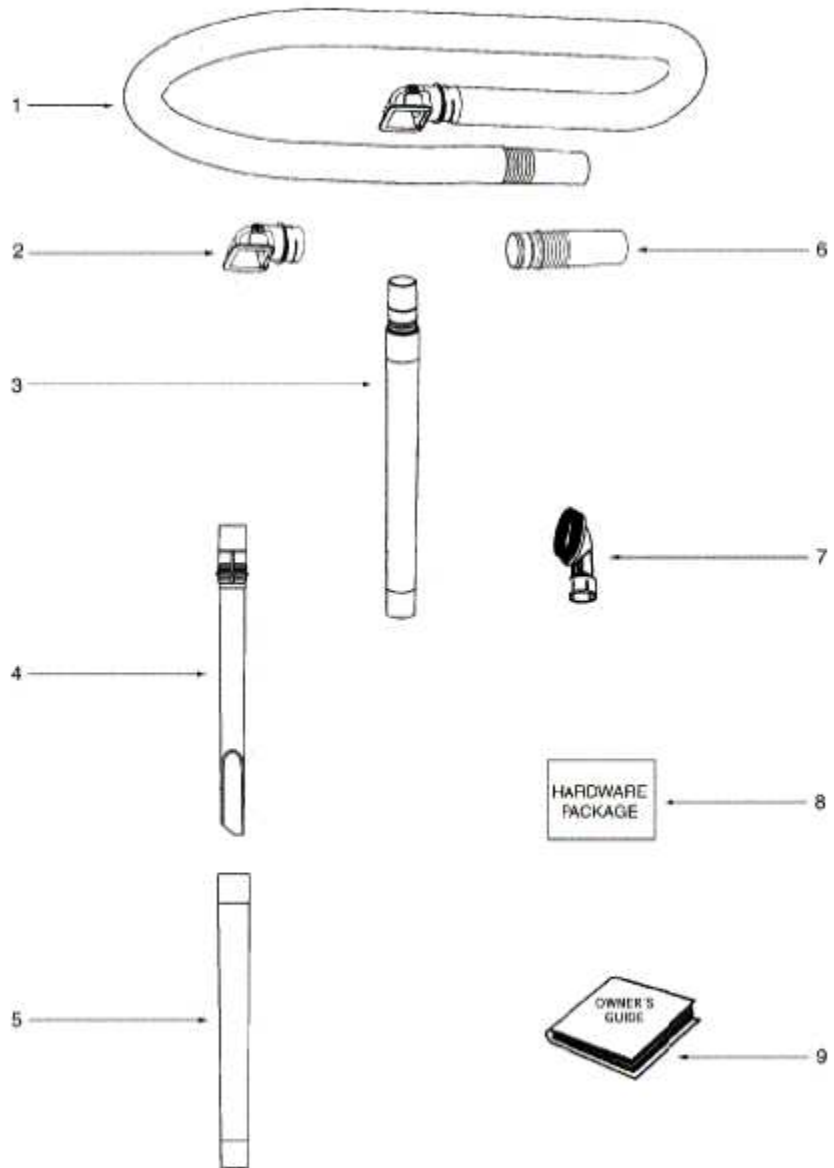

PARTS - 5853A

Ref #	Part	Description	Comments	Qty
1	39584-8	CORD - LOW LEAD (17 GA)		
2	60192-1	WIRE SPLICE 5		
3	73251	REAR HOUSING ASSEMBLY		
4	71649	GASKET - MOTOR CAN (Eurek		
5	60261-11	MOTOR ASSEMBLY - PACKAGED		
6	71483	GASKET - DIRT CUP LOWER		
7	71480	FILTER - PRE-MOTOR		
8	61863-3	MOTOR COVER ASSY - PACKAG		
10	71460-313N	LENS - HEADLAMP		
11	53238-44	SCREW PACKAGE		
12	70701-2	SOCKET & TERMINAL ASSY		
13	57940-3	LAMP - HEADLIGHT		
14	39252-1	THERMOSTAT & TERMINAL ASS		
15	72890	CORD EXIT COVER ASSEMBLY		
16	71482	GASKET - INTAKE		
18	71455-119N	TOOL PACK - LOWER		
19	53238-27	SCREW PACKAGE		
20	61830	HEPA FILTER PKG - STYLE H		
21	72006-4	FILTER COVER & GRAPHICS A		
22	70084	BUSHING - MOTOR SUPPORT		
23	71484	GASKET - MOTOR COVER		
24	71969-1	GASKET - MOTOR HUB		
25	39785	CORD - JUMPER		
26	72224-1	FOAM - SOUND		
27	70651-1	TUBE - FLEXIBLE		
28	72167	PLUG		
	72221-355N	CAP - HANDLE		
	30474A	FAN - MOTOR COOLING		
	51108A-10	RIVET PACKAGE		

POWERHEAD - 5853A

Ref #	Part	Description	Comments	Qty
1	71466	BASE HOSE ASSY		
2	71447-119N	BASE HOSE ASSY		
3	73153	FELT - BASE		
4	71448-355N	KNOB - HEIGHT ADJUSTMENT		
5	61877-8	BASE ASSEMBLY - PACKAGED		
6	54943	SPRING PACKAGE		
7	71446A-119N	CARRIAGE - WHEEL		
8	71478	AXLE - FRONT		
9	39173A-119N	WHEEL - FRONT		
10	61120A	BELT PKG ASSY-(U-EXTENDED)		
12	71726-119N	BASE HOSE ASSY		
13	72178-5	DELUXE 15" LENS & GRAPHIC		
14	61878-16	HOOD ASSEMBLY - PACKAGED		
15	53238-44	SCREW PACKAGE		
16	71574	SPRING - HANDLE RELEASE		
17	53238-27	SCREW PACKAGE		
18	71487	CLAMP - MOTOR		
19	71457-355N	RELEASE - HANDLE		
20	54432	PACKAGE - RETAINING RING		
21	72117-119N	WHEEL - REAR		
22	72113-1	BUSHING - AXLE		
23	38590A	AXLE - REAR		
24	71741A	BELT CAP ASSEMBLY		
25	73152	FELT - BELT CAP		
26	61869-1	BRUSHROLL ASSY - CTND		
27	38063	GUARD - BELT		
	30474A	FAN - MOTOR COOLING		
	38000-1	COVER ASSEMBLY - DISTURBU		
	71005	GASKET - BAG COVER		