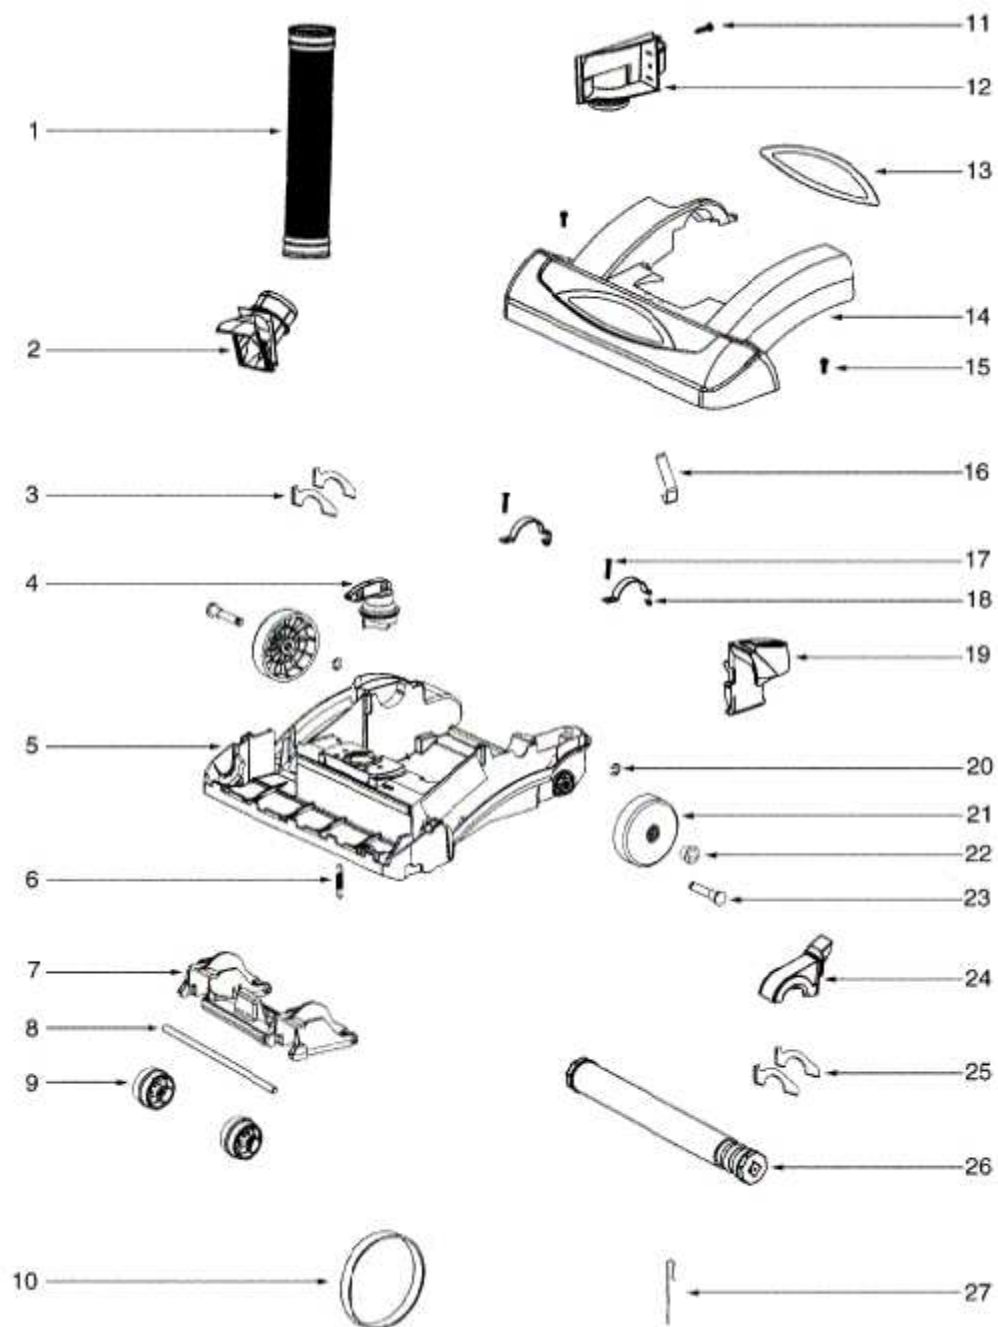

POWERHEAD - 5853A

Ref #	Part	Description	Comments	Qty
1	71466	BASE HOSE ASSY		
2	71447-119N	BASE HOSE ASSY		
3	73153	FELT - BASE		
4	71448-355N	KNOB - HEIGHT ADJUSTMENT		
5	61877-8	BASE ASSEMBLY - PACKAGED		
6	54943	SPRING PACKAGE		
7	71446A-119N	CARRIAGE - WHEEL		
8	71478	AXLE - FRONT		
9	39173A-119N	WHEEL - FRONT		
10	61120A	BELT PKG ASSY-(U-EXTENDED)		
12	71726-119N	BASE HOSE ASSY		
13	72178-5	DELUXE 15" LENS & GRAPHIC		
14	61878-16	HOOD ASSEMBLY - PACKAGED		
15	53238-44	SCREW PACKAGE		
16	71574	SPRING - HANDLE RELEASE		
17	53238-27	SCREW PACKAGE		
18	71487	CLAMP - MOTOR		
19	71457-355N	RELEASE - HANDLE		
20	54432	PACKAGE - RETAINING RING		
21	72117-119N	WHEEL - REAR		
22	72113-1	BUSHING - AXLE		
23	38590A	AXLE - REAR		
24	71741A	BELT CAP ASSEMBLY		
25	73152	FELT - BELT CAP		
26	61869-1	BRUSHROLL ASSY - CTND		
27	38063	GUARD - BELT		
	30474A	FAN - MOTOR COOLING		
	38000-1	COVER ASSEMBLY - DISTURBU		
	71005	GASKET - BAG COVER