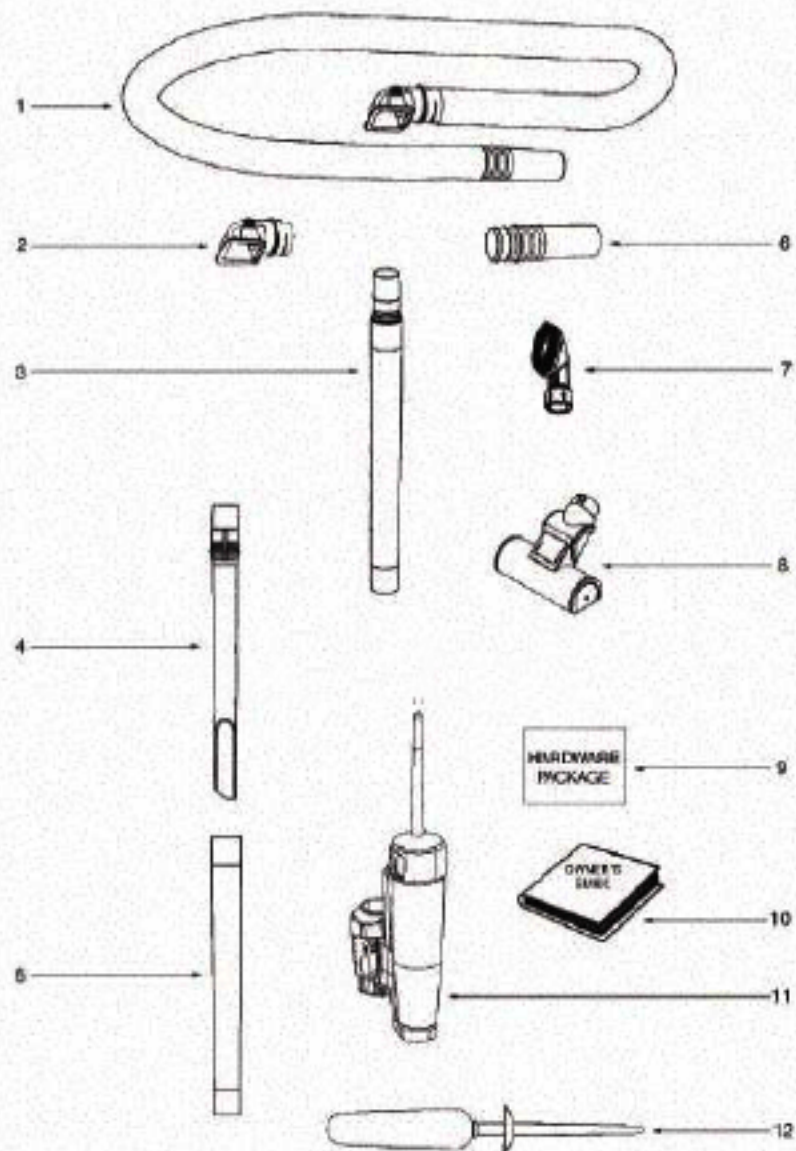

Ref#	Part	Description	Comments	Qty
1	61865-4	HOSE ASSY - CTND	Includes items 2 & 6	
2	71725-313N	ADAPTER - HOSE		
3	71492A	NESTING WAND ASSEMBLY	Includes items 4 & 5	
4	71956A-355N	WAND - CREVICE		
5	71973-119N	WAND - OUTER		
6	70559A-119N	COUPLING - HOSE		
7	60990-2	COMBINATION BRSH BRSTLD-C		
8	28612A	TURBO NOZZLE ASSY (MODEL		
9	72322	PACKAGE - HARDWARE		
10	71496C	OWNER'S GUIDE		
11	72293-4	ELECTROSTATIC DUSTER ASSE	Includes item 12	
12	73530	DUSTER ASSEMBLY