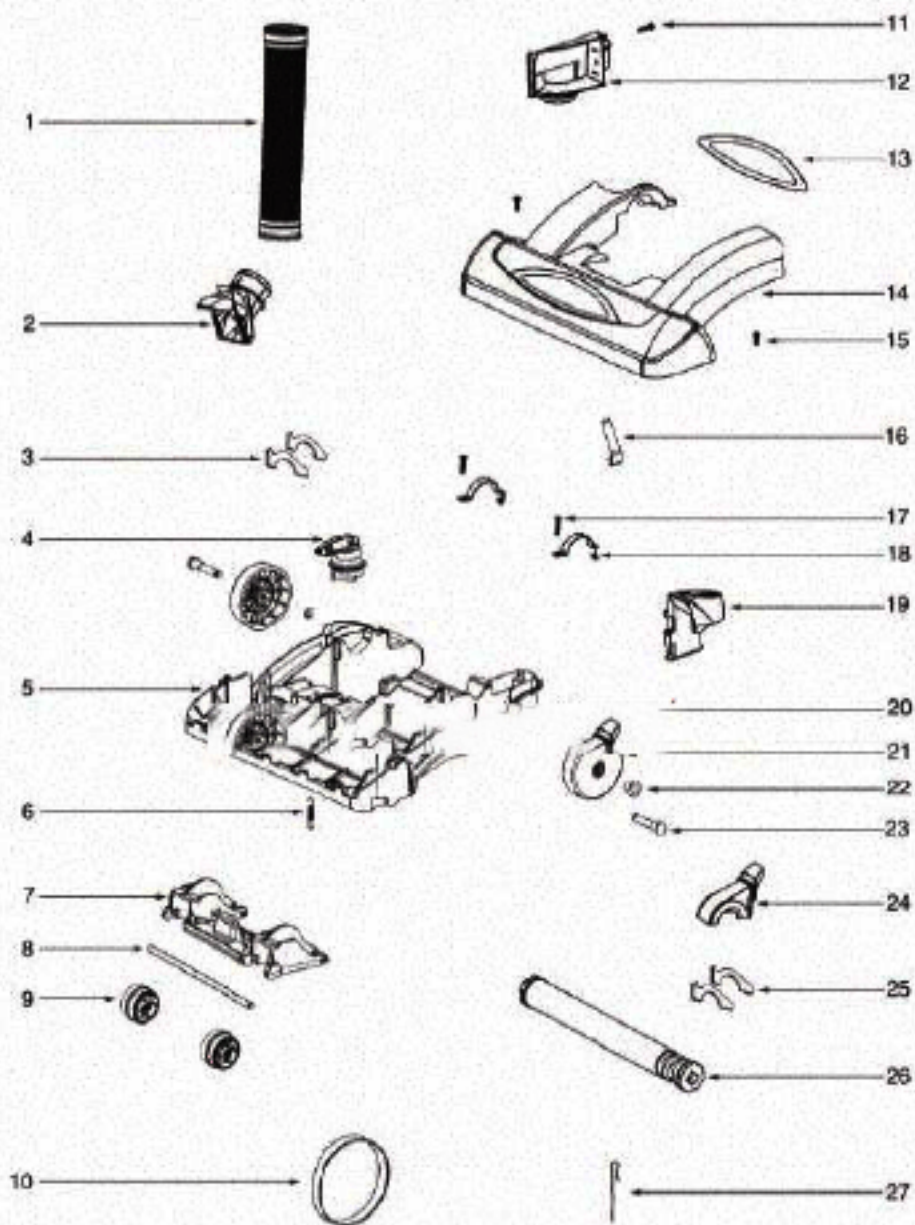

Ref#	Part	Description	Comments	Qty
1	28073A	SWITCH - ROCKER		
2	72886-4SV	HANDLE ASSEMBLY	Includes items 1,6,7 & 8	
3	71537-11	CYCLONE ASSEMBLY	Includes items 11,12,13,14,15,16,17 & 18	
4	61825	DUST CUP FLTR(STYLE DCF3)		
5	61864-1	DUST CUP ASSY - PKGD		
6	72889-2	SWITCH COVER & GRAPHICS A		
7	39731	CORD - JUMPER (UPPER)		
9	70864A-119N	HOOK - CORD		
10	53238-44	SCREW PACKAGE	Pkg. of 10	
11	71479-355N	LATCH - DUST CUP		
12	61866	SPRING PACKAGE	Pkg. of 5	
13	53238-27	SCREW PACKAGE	Pkg. of 10	
14			Available only with cyclone assy. complete.	
15	71785-119N	CATCH - FILTER IN PLACE		
16	61867	SPRING PACKAGE	Pkg. of 5	
17	71451-119N	CYCLONE		
18	71475	GASKET - CYCLONE		
	74084-2	TURBO CLIP & GRAPHICS ASS	NOT ILLUSTRATED	

Ref#	Part	Description	Comments	Qty
1	74082-1	SUPPLY CORD & TERMINAL AS		
2	60192-1	WIRE SPLICE 5		
3	73251A	REAR HOUSING ASSEMBLY	Includes 16 & 23	
4	71649	GASKET - MOTOR CAN (Eumpk		
5	60261-11	MOTOR ASSEMBLY - PACKAGED		
6	71483	GASKET - DIRT CUP LOWER		
7	71480	FILTER - PRE-MOTOR		
8	61863-3	MOTOR COVER ASSY - PACKAG	Includes items 6 & 7	
10	71460-313N	LENS - HEADLAMP		
11	53238-44	SCREW PACKAGE		
12	70701-2	SOCKET & TERMINAL ASSY		
13	57940-3	LAMP - HEADLIGHT		
14	39252-1	THERMOSTAT & TERMINAL ASS		
15	72890A	CORD EXIT COVER ASSEMBLY		
16	71482	GASKET - INTAKE		
18	71455-119N	TOOL PACK - LOWER		
9	53238-27	SCREW PACKAGE		
20	61830	HEPA FILTER PKG - STYLE H		
21	72006-4	FILTER COVER & GRAPHICS A		
22	70084	BUSHING - MOTOR SUPPORT		
23	71484	GASKET - MOTOR COVER		
24	71969-1	GASKET - MOTOR HUB		
25	39785	CORD - JUMPER		
26	72224-1	FOAM - SOUND		
27	70651-1	TUBE - FLEXIBLE		
28	72167	PLUG		