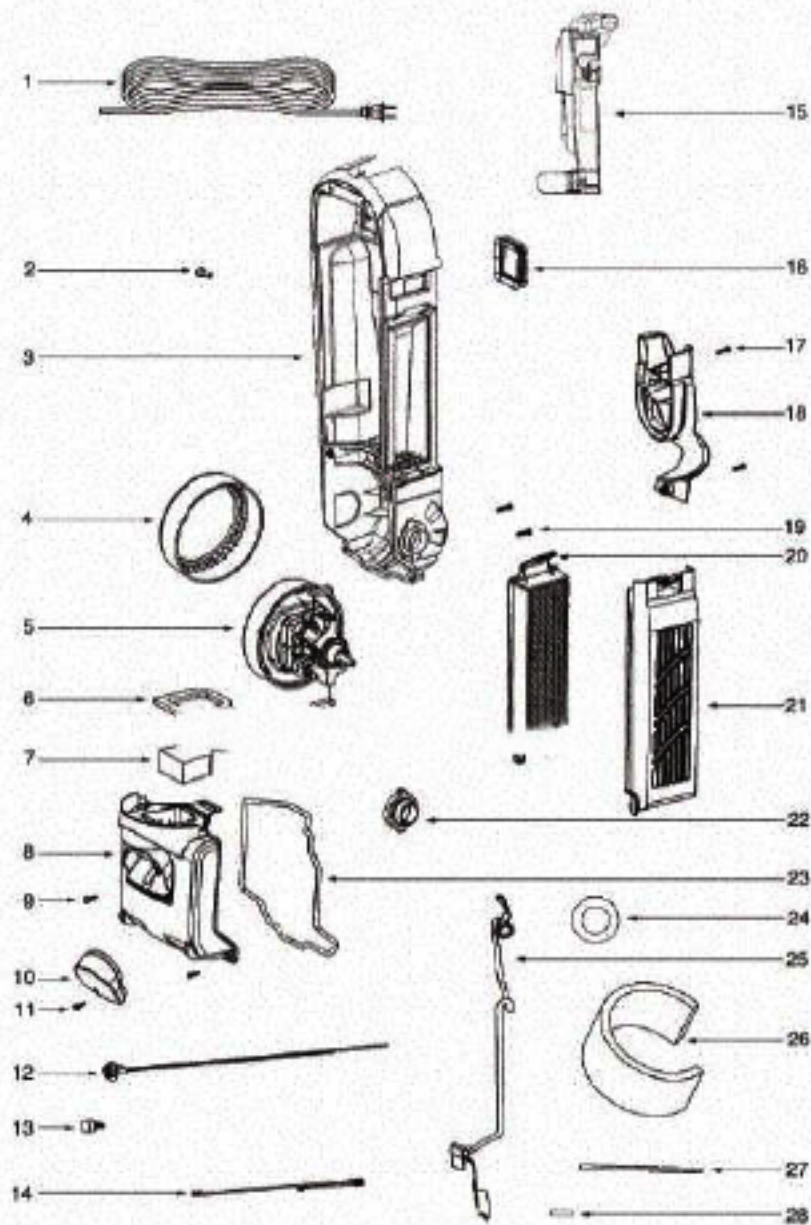

Ref#	Part	Description	Comments	Qty
1	28073A	SWITCH - ROCKER		
2	72886-4SV	HANDLE ASSEMBLY	Includes items 1,6,7 & 8	
3	71537-11	CYCLONE ASSEMBLY	Includes items 11,12,13,14,15,16,17 & 18	
4	61825	DUST CUP FLTR(STYLE DCF3)		
5	61864-1	DUST CUP ASSY - PKGD		
6	72889-2	SWITCH COVER & GRAPHICS A		
7	39731	CORD - JUMPER (UPPER)		
9	70864A-119N	HOOK - CORD		
10	53238-44	SCREW PACKAGE	Pkg. of 10	
11	71479-355N	LATCH - DUST CUP		
12	61866	SPRING PACKAGE	Pkg. of 5	
13	53238-27	SCREW PACKAGE	Pkg. of 10	
14			Available only with cyclone assy. complete.	
15	71785-119N	CATCH - FILTER IN PLACE		
16	61867	SPRING PACKAGE	Pkg. of 5	
17	71451-119N	CYCLONE		
18	71475	GASKET - CYCLONE		
	74084-2	TURBO CLIP & GRAPHICS ASS	NOT ILLUSTRATED	

Ref#	Part	Description	Comments	Qty
1	74082-1	SUPPLY CORD & TERMINAL AS		
2	60192-1	WIRE SPLICE 5		
3	73251A	REAR HOUSING ASSEMBLY	Includes 16 & 23	
4	71649	GASKET - MOTOR CAN (Eumpk		
5	60261-11	MOTOR ASSEMBLY - PACKAGED		
6	71483	GASKET - DIRT CUP LOWER		
7	71480	FILTER - PRE-MOTOR		
8	61863-3	MOTOR COVER ASSY - PACKAG	Includes items 6 & 7	
10	71460-313N	LENS - HEADLAMP		
11	53238-44	SCREW PACKAGE		
12	70701-2	SOCKET & TERMINAL ASSY		
13	57940-3	LAMP - HEADLIGHT		
14	39252-1	THERMOSTAT & TERMINAL ASS		
15	72890A	CORD EXIT COVER ASSEMBLY		
16	71482	GASKET - INTAKE		
18	71455-119N	TOOL PACK - LOWER		
9	53238-27	SCREW PACKAGE		
20	61830	HEPA FILTER PKG - STYLE H		
21	72006-4	FILTER COVER & GRAPHICS A		
22	70084	BUSHING - MOTOR SUPPORT		
23	71484	GASKET - MOTOR COVER		
24	71969-1	GASKET - MOTOR HUB		
25	39785	CORD - JUMPER		
26	72224-1	FOAM - SOUND		
27	70651-1	TUBE - FLEXIBLE		
28	72167	PLUG		