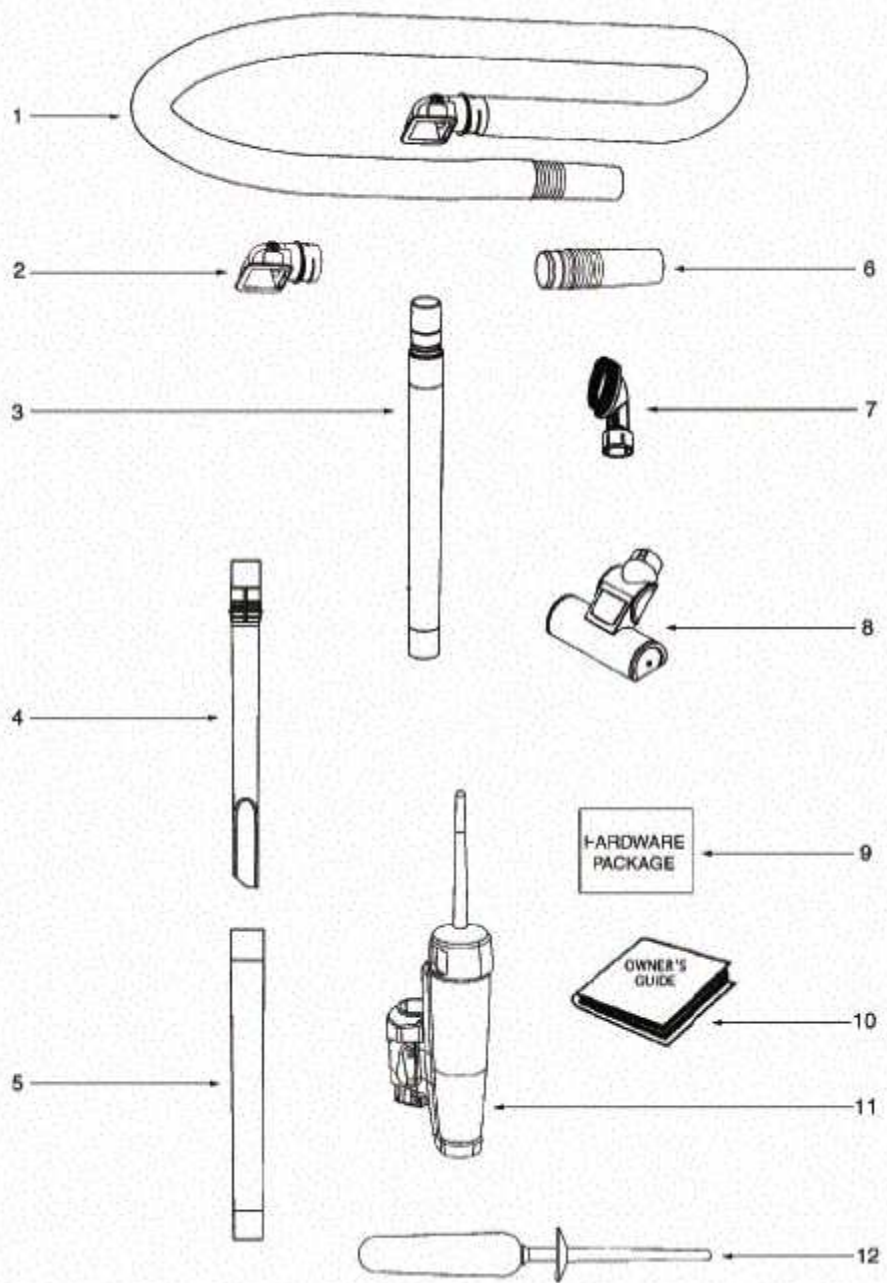

Ref #	Part	Description	Comments	Qty
1	61865-4	HOSE ASSY - CTND		
2	71725-313N	ADAPTER - HOSE		
3	71492A	NESTING WAND ASSEMBLY		
4	71956A-355N	WAND - CREVICE		
5	71973-119N	WAND - OUTER		
6	70559A-119N	COUPLING - HOSE		
7	60990-2	COMBINATION BRSH BRSTLD-C		
9	72322	PACKAGE - HARDWARE		
10	71496C	OWNER'S GUIDE		
11	72293-4	ELECTROSTATIC DUSTER ASSE		
12	73530	DUSTER ASSEMBLY		
8			Not on this model.