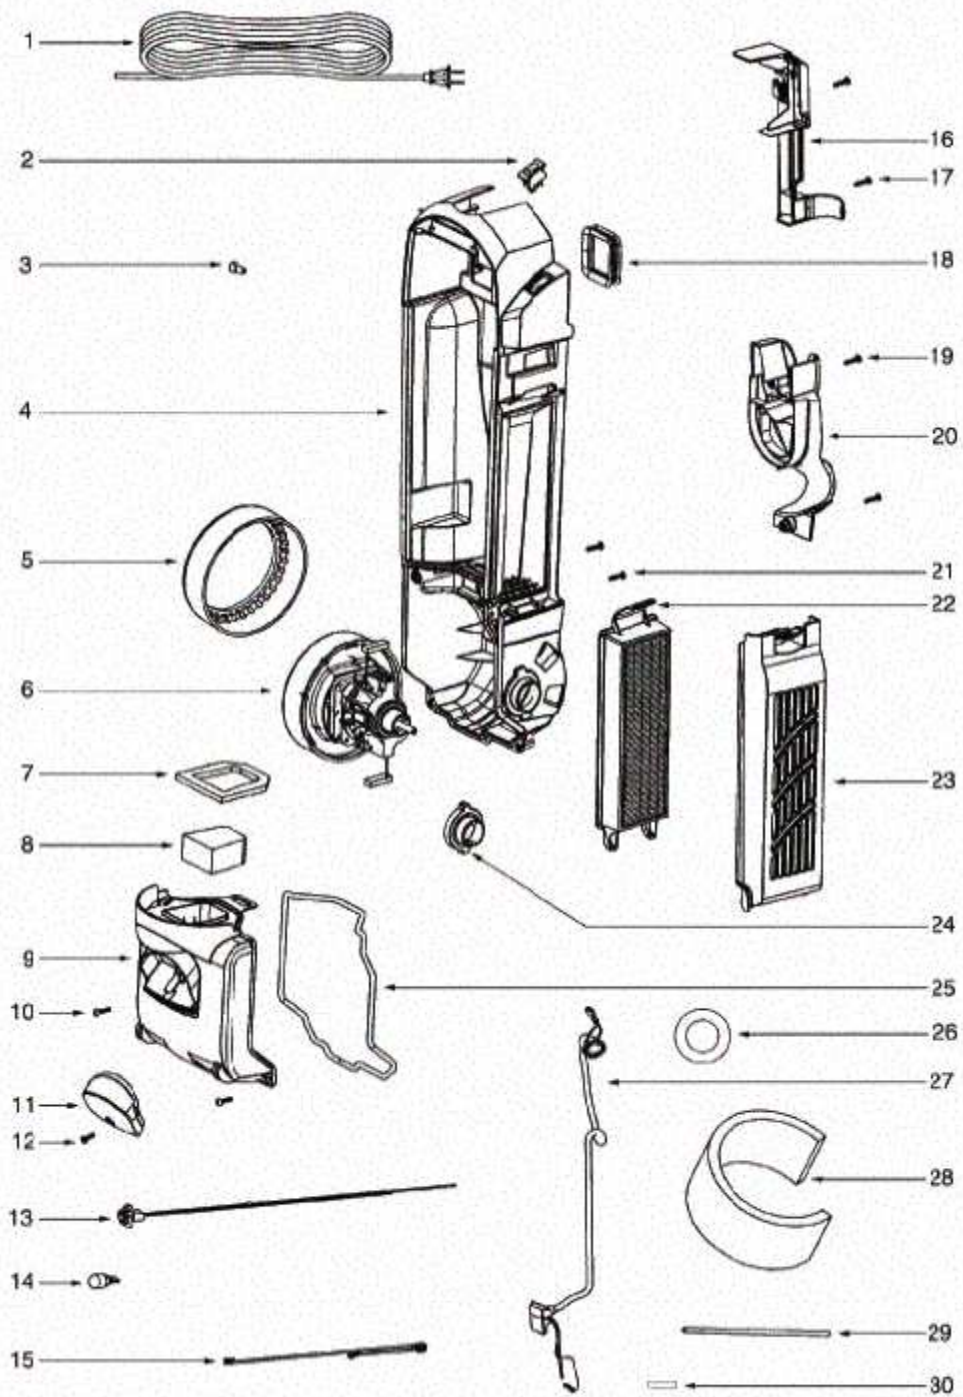

Ref #	Part	Description	Comments	Qty
1	71235-119N	CAP - HANDLE		
2	71473A-4		Includes items 1 & 6	
3	71537-23		Includes items 8,9,10,11,12,13,14 & 15	
4	61825	DUST CUP FLTR(STYLE DCF3)		
5	61864-1	DUST CUP ASSY - PKGD		
6	39977-119N			
7	53238-44	SCREW PACKAGE	Pkg of 10	
8	71479-355N	LATCH - DUST CUP		
9	61866	SPRING PACKAGE		
10	53238-27	SCREW PACKAGE	Pkg of 10	
12	71785-119N	CATCH - FILTER IN PLACE	(Filter in place)	
13	61867	SPRING PACKAGE	Pkg of 5	
14	71451-119N	CYCLONE		
15	71475	GASKET - CYCLONE		
11			On cyclone assembly complete only.	

Ref #	Part	Description	Comments	Qty
1	39585-2	SUPPLY CORD & TERMINAL AS		
2	39455-1	SWITCH - ROCKER		
3	60192-1	WIRE SPLICE 5		
4	72126B-2		Includes items 18 & 25	
5	74026-119N			
6	62075-2	MOTOR ASSEMBLY - CTND	Includes adjustment ring, 74110-119N.	
7	71483	GASKET - DIRT CUP LOWER		
8	71480	FILTER - PRE-MOTOR		
9	61863-17	MOTOR COVER ASSY - PACKAG	Includes items 7 & 8	
11	74025-313N			
12	53238-44	SCREW PACKAGE		
13	70701-3			
14	57940-3	LAMP - HEADLIGHT		
15	39252-12			
16	72127-2			
18	71482	GASKET - INTAKE		
20	71455-119N	TOOL PACK - LOWER		
21	53238-27	SCREW PACKAGE	Pkg of 10	
22	61830	HEPA FILTER PKG - STYLE H		
23	72006-4	FILTER COVER & GRAPHICS A		
24	74112-119N			
25	71484	GASKET - MOTOR COVER		
26	74664-1			
27	74602			
28			Not on this model.	
29			Not on this model.	
30	72167-1			
6a	62082	SCREW PACKAGE	Pkg of 10	