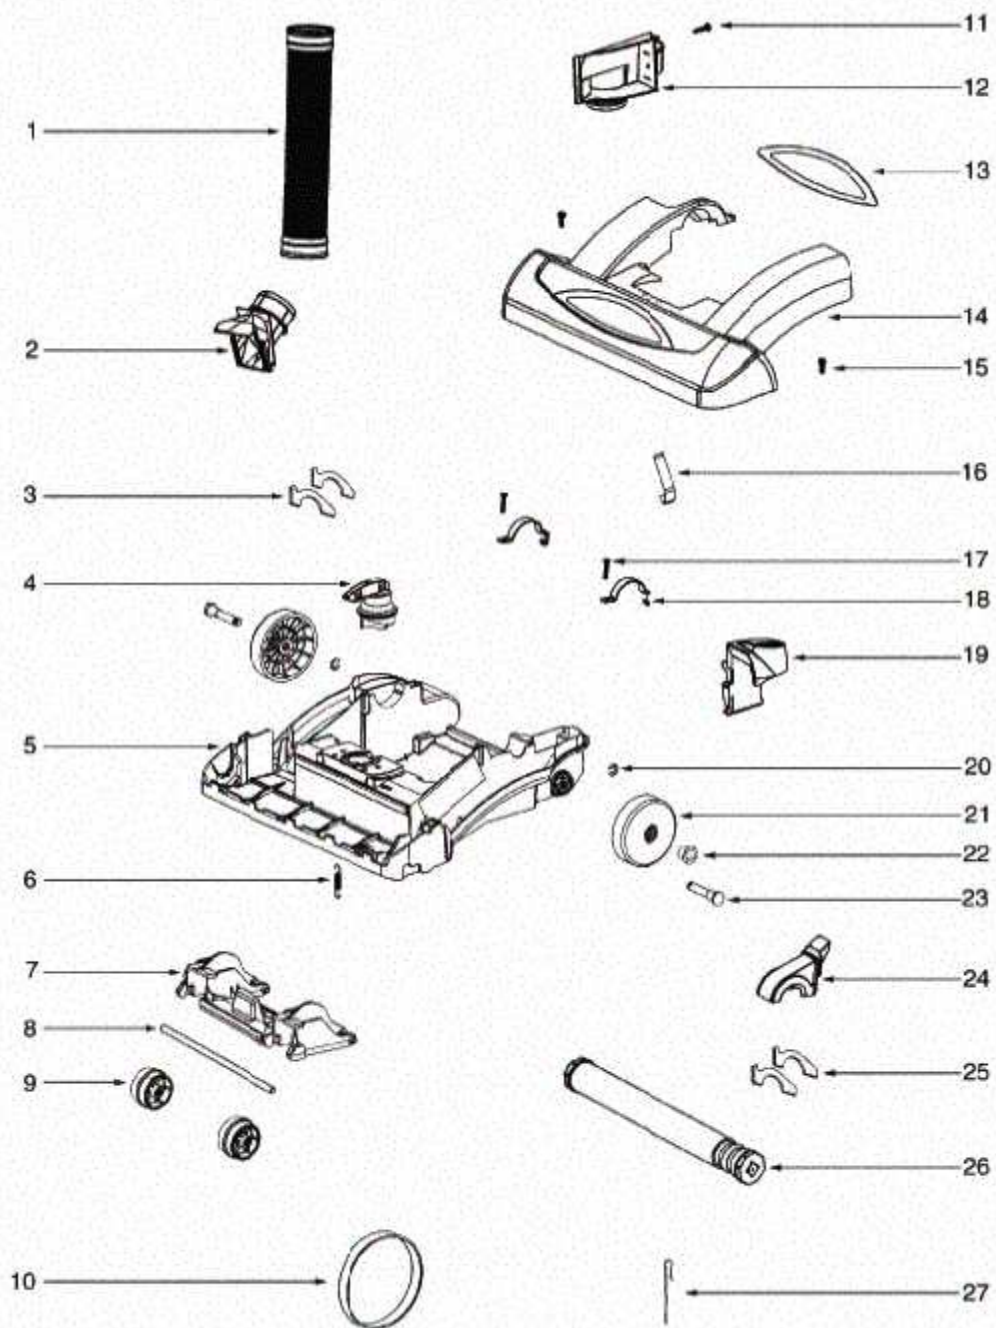

Ref #	Part	Description	Comments	Qty
1	71235-119N	CAP - HANDLE		
2	71473A-4		Includes items 1 & 6	
3	71537-23		Includes items 8,9,10,11,12,13,14 & 15	
4	61825	DUST CUP FLTR(STYLE DCF3)		
5	61864-1	DUST CUP ASSY - PKGD		
6	39977-119N			
7	53238-44	SCREW PACKAGE	Pkg of 10	
8	71479-355N	LATCH - DUST CUP		
9	61866	SPRING PACKAGE		
10	53238-27	SCREW PACKAGE	Pkg of 10	
12	71785-119N	CATCH - FILTER IN PLACE	(Filter in place)	
13	61867	SPRING PACKAGE	Pkg of 5	
14	71451-119N	CYCLONE		
15	71475	GASKET - CYCLONE		
11			On cyclone assembly complete only.	

Ref #	Part	Description	Comments	Qty
1	39585-2	SUPPLY CORD & TERMINAL AS		
2	39455-1	SWITCH - ROCKER		
3	60192-1	WIRE SPLICE 5		
4	72126B-2		Includes items 18 & 25	
5	74026-119N			
6	62075-2	MOTOR ASSEMBLY - CTND	Includes adjustment ring, 74110-119N.	
7	71483	GASKET - DIRT CUP LOWER		
8	71480	FILTER - PRE-MOTOR		
9	61863-17	MOTOR COVER ASSY - PACKAG	Includes items 7 & 8	
11	74025-313N			
12	53238-44	SCREW PACKAGE		
13	70701-3			
14	57940-3	LAMP - HEADLIGHT		
15	39252-12			
16	72127-2			
18	71482	GASKET - INTAKE		
20	71455-119N	TOOL PACK - LOWER		
21	53238-27	SCREW PACKAGE	Pkg of 10	
22	61830	HEPA FILTER PKG - STYLE H		
23	72006-4	FILTER COVER & GRAPHICS A		
24	74112-119N			
25	71484	GASKET - MOTOR COVER		
26	74664-1			
27	74602			
28			Not on this model.	
29			Not on this model.	
30	72167-1			
6a	62082	SCREW PACKAGE	Pkg of 10	