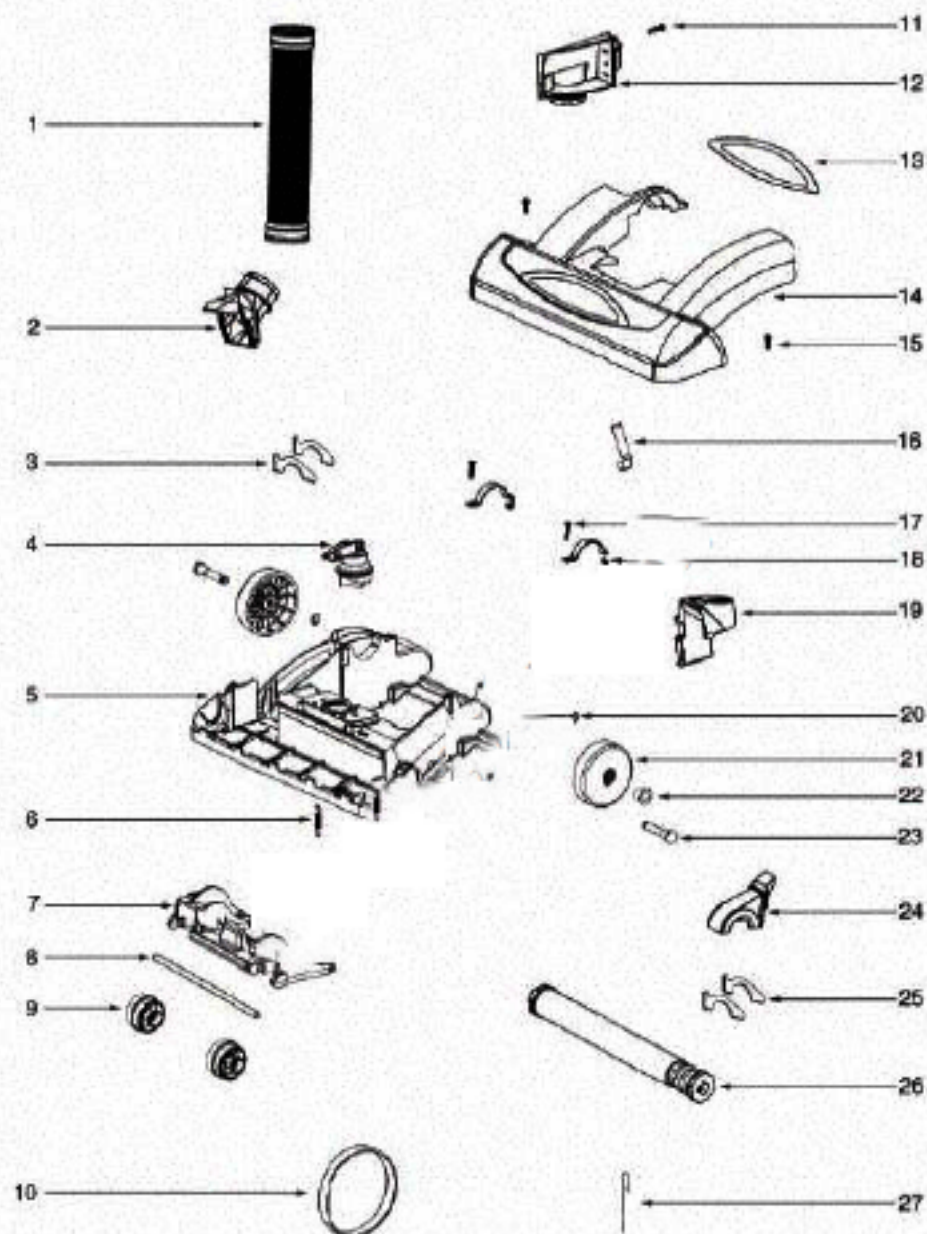

5857AZ - Handle and Dust Cup - LiteSpeed Whirlwind, Includes Hand Vac 56B

Ref #	Part	Description	Comments	Qty
1	71235-119N	CAP - HANDLE		
2	71473A	HANDLE ASSEMBLY		
3	71537-15	CYCLONE ASSEMBLY		
4	61825	DUST CUP FILTER PACKAGE D		
5	61864-1	DUST CUP ASSY - PKGD		
15	71475	GASKET - CYCLONE		
14	71451-119N	CYCLONE		
13	61867	SPRING PACKAGE	Pkg of 5	
12	71785-119N	CATCH - FILTER IN PLACE		
11	72004-14	TOP COVER & GRAPHICS ASSE		
10	53238-27	SCREW PACKAGE	Pkg of 10	
9	61866	SPRING PACKAGE	Pkg of 5	
8	71479-355N	LATCH - DUST CUP		
7	53238-44	SCREW PACKAGE	Pkg of 10	
6	70864A-119N	HOOK - CORD		

5857AZ - Base Hood - LiteSpeed Whirlwind, Includes Hand Vac 56B

Ref #	Part	Description	Comments	Qty
1	71465	BASE HOSE ASSY		
2	71447-119N	BASE HOSE ASSY		
3	73153	FELT - BASE		
4	71448-355N	KNOB - HEIGHT ADJUSTMENT		
5	61877-8	BASE ASSEMBLY - PACKAGED	Includes items 3,4,6,7,8,9,16,19,20,21,22,23 &27	
6	54943	SPRING PACKAGE		
7	71445A-119N	CARRIAGE - WHEEL		
8	71478	AXLE - FRONT		
9	39173A-119N	WHEEL - FRONT		
10	61120A	BELT PKG ASSY-STYLE U EXT		
27	38083	GUARD - BELT		
26	61869-1	BRUSHROLL ASSY - CTND		
25	73152	FELT - BELT CAP		
24	71741A	BELT CAP ASSEMBLY	Includes item 25	
23	38590A	AXLE - REAR		
21	72117-119N	WHEEL - REAR		
22	72113-1	BUSHING - AXLE		
20	54432-1	PACKAGE - RETAINING RING		
19	71457-355N	RELEASE - HANDLE		
18	71487	CLAMP - MOTOR		
21	53238-27	SCREW PACKAGE		
16	71574	SPRING - HANDLE RELEASE		
23	53238-44	SCREW PACKAGE		
13	72178-4	DELUXE 15" LENS & GRAPHIC		
12	71726-119N	BASE HOSE ASSY		
14	61878-18	HOOD ASSEMBLY - PACKAGED	Includes item 13.	