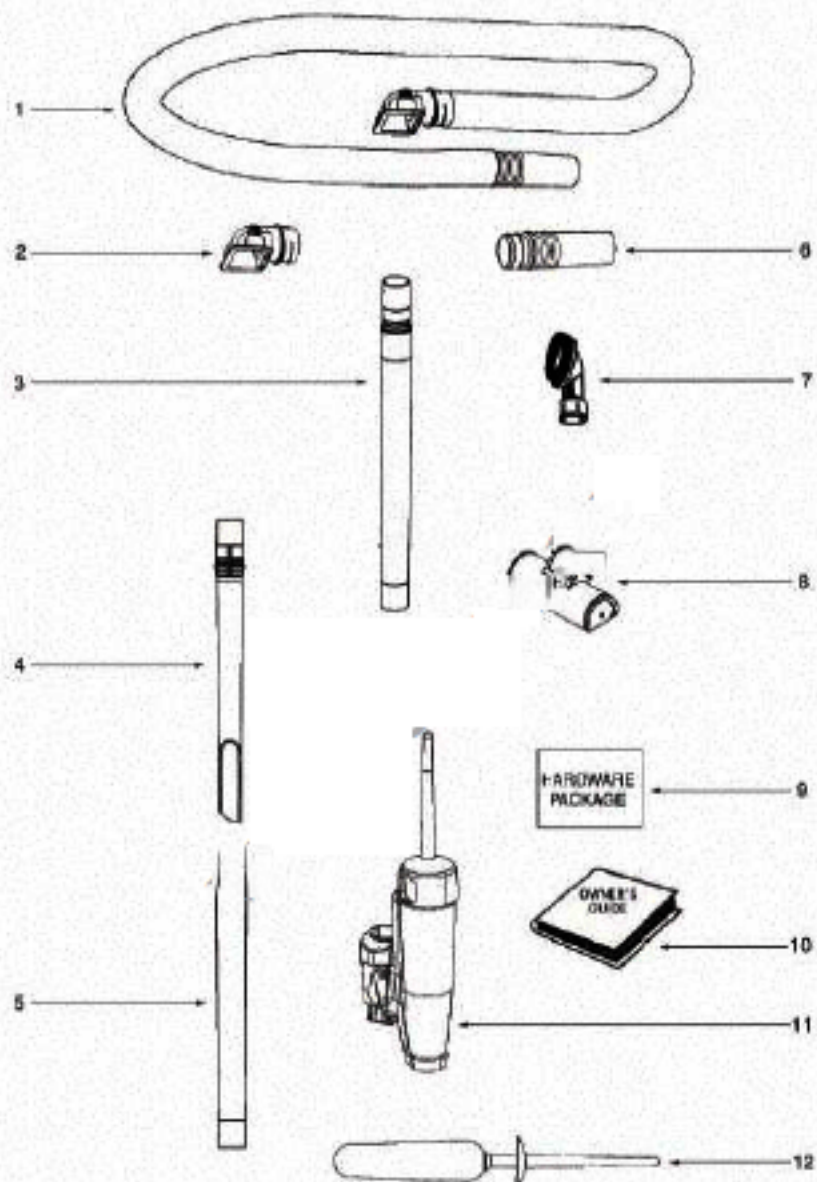

5857AZ - Accessories - LiteSpeed Whirlwind, Includes Hand Vac 58B

Ref #	Part	Description	Comments	Qty
1	61865-4	HOSE ASSEMBLY - CARTONED		
2	71725-313N	ADAPTER - HOSE		
6	70559A-119N	COUPLING - HOSE		
4	71492A	NESTING WAND ASSEMBLY		
7	60990-2	COMBINATION BRSH BRSTLD-C		
8	28612A	TURBO NOZZLE ASSY (MODEL		
9	72322	PACKAGE - HARDWARE		
10	71495C	OWNER'S GUIDE		
9	71956A-355N	WAND - CREVICE		
10	72498	DUSTER ASSEMBLY		
5	71973-119N	WAND - OUTER		
12	72293	ELECTROSTATIC DUSTER ASSE