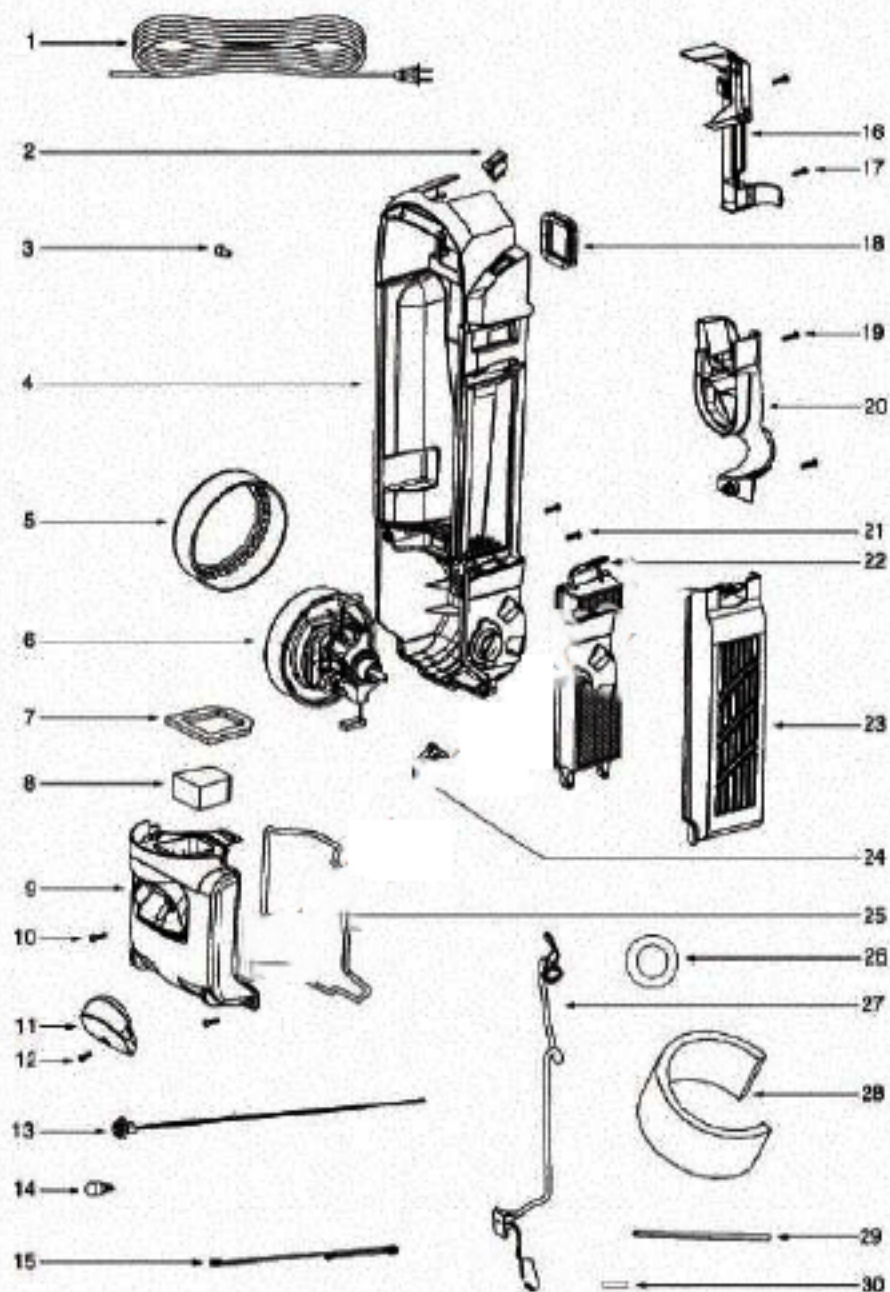

5857AZ - Handle and Dust Cup - LiteSpeed Whirlwind, Includes Hand Vac 56B

Ref #	Part	Description	Comments	Qty
1	71235-119N	CAP - HANDLE		
2	71473A	HANDLE ASSEMBLY		
3	71537-15	CYCLONE ASSEMBLY		
4	61825	DUST CUP FILTER PACKAGE D		
5	61864-1	DUST CUP ASSY - PKGD		
15	71475	GASKET - CYCLONE		
14	71451-119N	CYCLONE		
13	61867	SPRING PACKAGE	Pkg of 5	
12	71785-119N	CATCH - FILTER IN PLACE		
11	72004-14	TOP COVER & GRAPHICS ASSE		
10	53238-27	SCREW PACKAGE	Pkg of 10	
9	61866	SPRING PACKAGE	Pkg of 5	
8	71479-355N	LATCH - DUST CUP		
7	53238-44	SCREW PACKAGE	Pkg of 10	
6	70864A-119N	HOOK - CORD		

Ref #	Part	Description	Comments	Qty
1	39585-2	SUPPLY CORD & TERMINAL ASS		
2	39455-1	SWITCH - ROCKER		
3	60192-1	WIRE SPLICE 5		
4	72126B	REAR HOUSING ASSEMBLY		
5	71649	GASKET - MOTOR CAN (Eurok		
6	60261-11	This part is obsolete and there is no substitute available.		
7	71483	GASKET - DIRT CUP LOWER		
8	71480	FILTER - PRE-MOTOR		
9	61863-10	MOTOR COVER ASSY - PACKAG		
10	53238-27	SCREW PACKAGE		
11	71480-313N	LENS - HEADLAMP		
12	53238-44	SCREW PACKAGE		
13	70701-2	SOCKET & TERMINAL ASSY		
14	57940-3	LAMP - HEADLIGHT		
15	39252-1	THERMOSTAT & TERMINAL ASS		
30	72167	PLUG		
29	70651-1	TUBE - FLEXIBLE		
28	72224-1	FOAM - SOUND		
27	71485	CORD - JUMPER		
26	71969-1	GASKET - MOTOR HUB		
25	71484	GASKET - MOTOR COVER		
24	70084	BUSHING - MOTOR SUPPORT		
23	72006-4	FILTER COVER & GRAPHICS A		
22	61830	HEPA FILTER PRG - STYLE H		
20	71455-119N	TOOL PACK - LOWER		
16	72127	SWITCH COVER ASSEMBLY		
18	71482	GASKET - INTAKE		