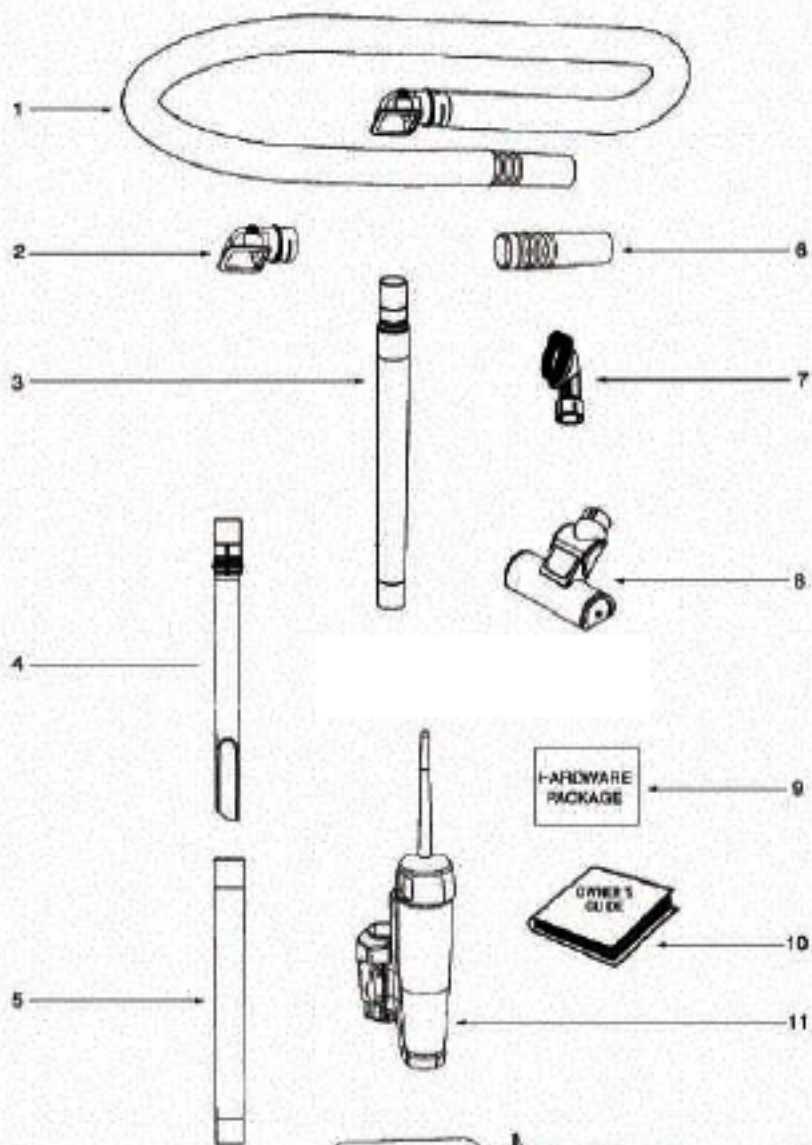

Ref#	Part	Description	Comments	Qty
1	61865-4	HOSE ASSY - CTND	Includes items 2 & 6	
2	71725-313N	ADAPTER - HOSE		
6	70559A-119N	COUPLING - HOSE		
3	71492A	NESTING WAND ASSEMBLY	Includes items 4 & 5	
7	60990-2	COMBINATION BRSH BRSTLD-C		
8	28512A-1	TURBO NOZZLE ASSY (MODEL		
9	72322	PACKAGE - HARDWARE		
10	73584			
4	71956A-355N	WAND - CREVICE		
12	73530	DUSTER ASSEMBLY		
5	71973-119N	WAND - OUTER		
11	72293-4	ELECTROSTATIC DUSTER ASSE	Includes item 12