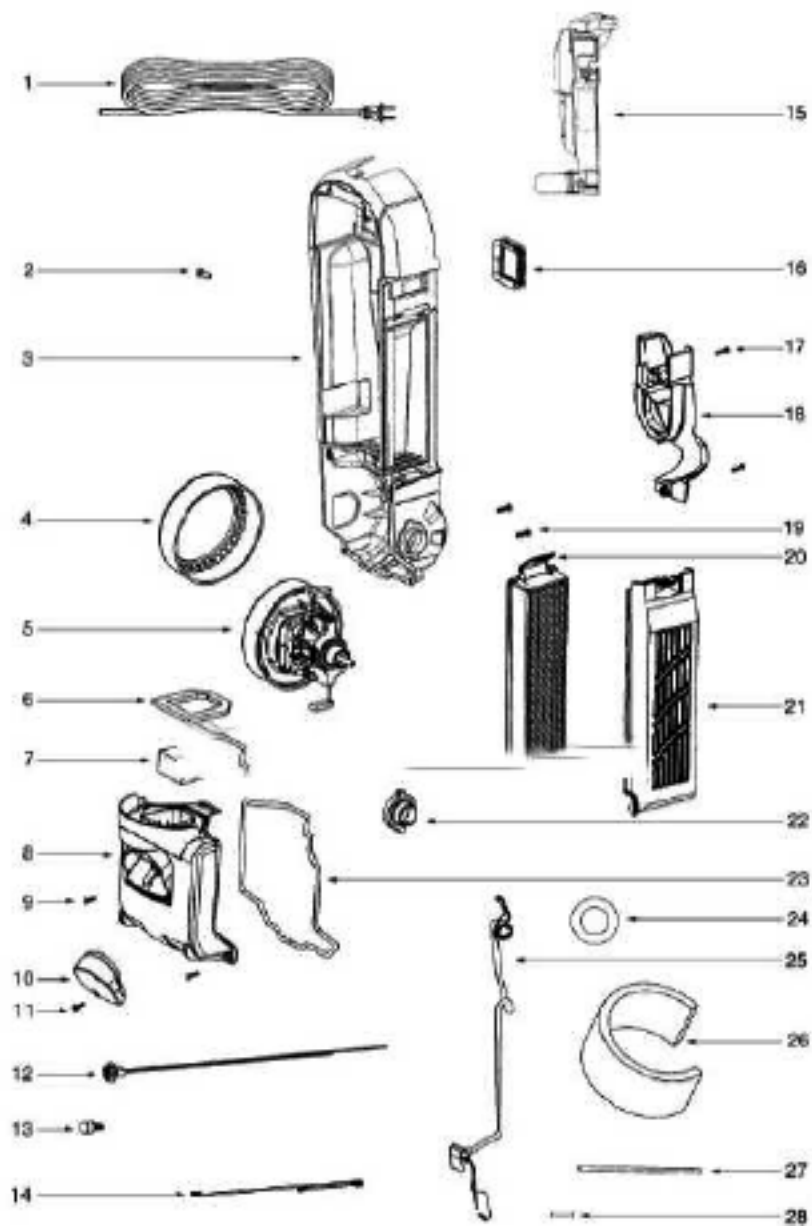

Ref#	Part	Description	Comments	Qty
1	28073A	SWITCH - ROCKER		
2	72886-5		Includes 1, 6, 7 & 8	
3	71537-24	CYCLONE ASSEMBLY	Includes items 11,12,13,14,15,16,17 & 18	
4	61825	DUST CUP FLTR(STYLE DCF3)		
5	61864-1	DUST CUP ASSY - PKGD		
15	71785-119N	CATCH - FILTER IN PLACE		
14			On cyclone assy complete only.	
13	53238-27	SCREW PACKAGE	Pkg of 10	
12	61895	SPRING PACKAGE		
11	71479-355N	LATCH - DUST CUP		
10	54669-5	SCREW PACKAGE	Pkg of 10	
9			On handle assy complete only.	
8	53238-27	SCREW PACKAGE	Pkg of 10	
7	39731	CORD - JUMPER (UPPER)		
6	73354-415M	COVER - SWITCH (SINGLE SP		
16	61867	SPRING PACKAGE	Pkg of 5	
17	71451-119N	CYCLONE		
18	71475	GASKET - CYCLONE		

Ref#	Part	Description	Comments	Qty
1	72001	BASE HOSE ASSY		
2			On base hose only.	
3	73153	FELT - BASE		
4	71448-355N	KNOB - HEIGHT ADJUSTMENT		
5	61877-8	BASE ASSEMBLY - PACKAGED	Includes items 3,4,6,7,8,9,16,19,20,21,22,23 &27	
6	54943	SPRING PACKAGE	Pkg of 10	
7	71445A-119N	CARRIAGE - WHEEL		
8	71478	AXLE - FRONT		
9	39173A-119N	WHEEL - FRONT		
10	61120A	BELT PKG ASSY-STYLE U EXT	Pkg of 2	
27	38083	GUARD - BELT		
26	62228-3	BRUSHROLL ASSEMBLY - CART		
25	73152	FELT - BELT CAP		
24	71741A	BELT CAP ASSEMBLY	Includes item 25	
23	38590A	AXLE - REAR		
21	72117-119N	WHEEL - REAR		
22	72113-1	BUSHING - AXLE		
20	54432-2	PACKAGE - RETAINING RING	Pkg of 10	
19	71457-355N	RELEASE - HANDLE		
18	71487	CLAMP - MOTOR		
21	53238-27	SCREW PACKAGE	Pkg of 10	
16	71574	SPRING - HANDLE RELEASE		
23	53238-44	SCREW PACKAGE	Pkg of 10	
13			On hood assy only.	
12			On base hose only.	
14	61878-24		Includes item 13.	