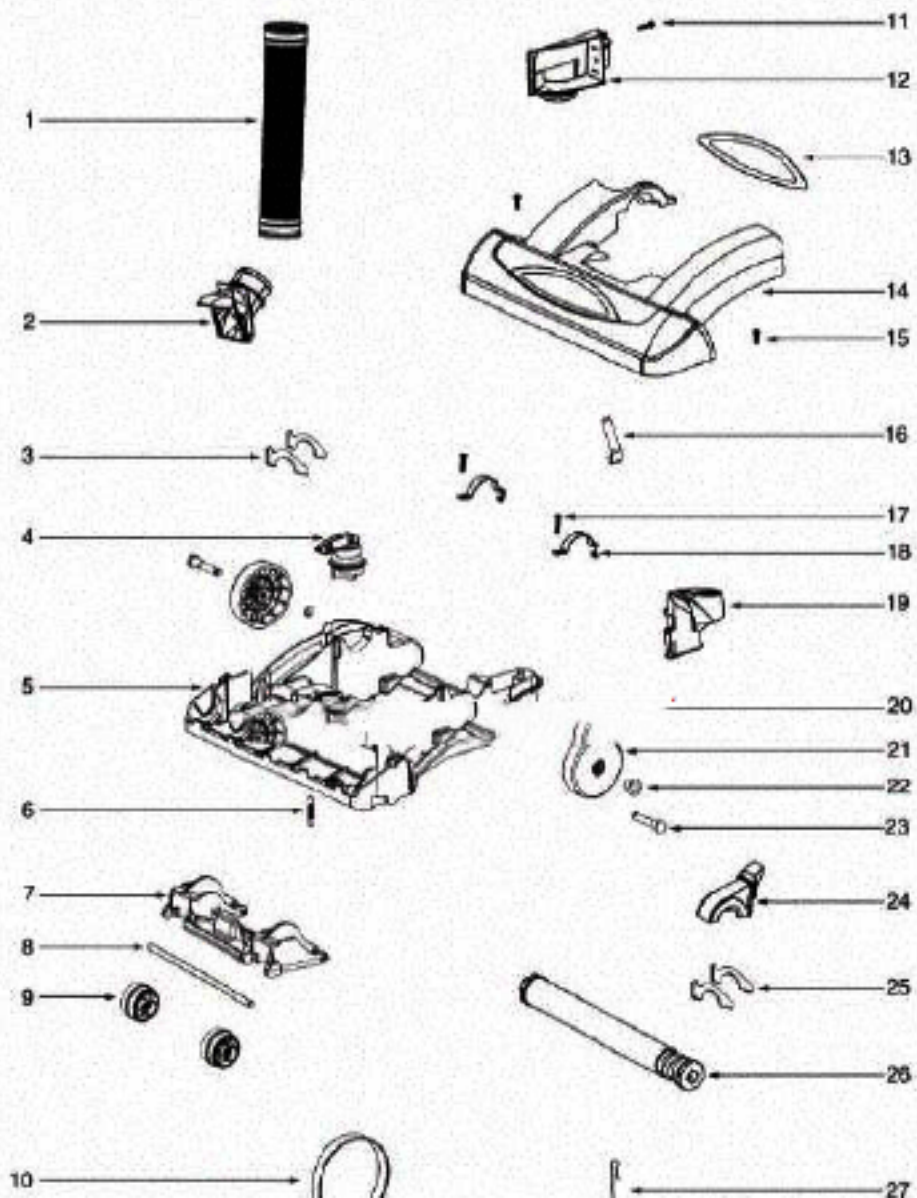

Ref#	Part	Description	Comments	Qty
1	28073A	SWITCH - ROCKER		
2	72886-5		Includes 1, 6, 7 & 8	
3	71537-24	CYCLONE ASSEMBLY	Includes items 11,12,13,14,15,16,17 & 18	
4	61825	DUST CUP FLTR(STYLE DCF3)		
5	61864-1	DUST CUP ASSY - PKGD		
15	71785-119N	CATCH - FILTER IN PLACE		
14			On cyclone assy complete only.	
13	53238-27	SCREW PACKAGE	Pkg of 10	
12	61895	SPRING PACKAGE		
11	71479-355N	LATCH - DUST CUP		
10	54669-5	SCREW PACKAGE	Pkg of 10	
9			On handle assy complete only.	
8	53238-27	SCREW PACKAGE	Pkg of 10	
7	39731	CORD - JUMPER (UPPER)		
6	73354-415M	COVER - SWITCH (SINGLE SP		
16	61867	SPRING PACKAGE	Pkg of 5	
17	71451-119N	CYCLONE		
18	71475	GASKET - CYCLONE		

Ref#	Part	Description	Comments	Qty
1	72001	BASE HOSE ASSY		
2			On base hose only.	
3	73153	FELT - BASE		
4	71448-355N	KNOB - HEIGHT ADJUSTMENT		
5	61877-8	BASE ASSEMBLY - PACKAGED	Includes items 3,4,6,7,8,9,16,19,20,21,22,23 &27	
6	54943	SPRING PACKAGE	Pkg of 10	
7	71445A-119N	CARRIAGE - WHEEL		
8	71478	AXLE - FRONT		
9	39173A-119N	WHEEL - FRONT		
10	61120A	BELT PKG ASSY-STYLE U EXT	Pkg of 2	
27	38083	GUARD - BELT		
26	62228-3	BRUSHROLL ASSEMBLY - CART		
25	73152	FELT - BELT CAP		
24	71741A	BELT CAP ASSEMBLY	Includes item 25	
23	38590A	AXLE - REAR		
21	72117-119N	WHEEL - REAR		
22	72113-1	BUSHING - AXLE		
20	54432-2	PACKAGE - RETAINING RING	Pkg of 10	
19	71457-355N	RELEASE - HANDLE		
18	71487	CLAMP - MOTOR		
21	53238-27	SCREW PACKAGE	Pkg of 10	
16	71574	SPRING - HANDLE RELEASE		
23	53238-44	SCREW PACKAGE	Pkg of 10	
13			On hood assy only.	
12			On base hose only.	
14	61878-24		Includes item 13.	