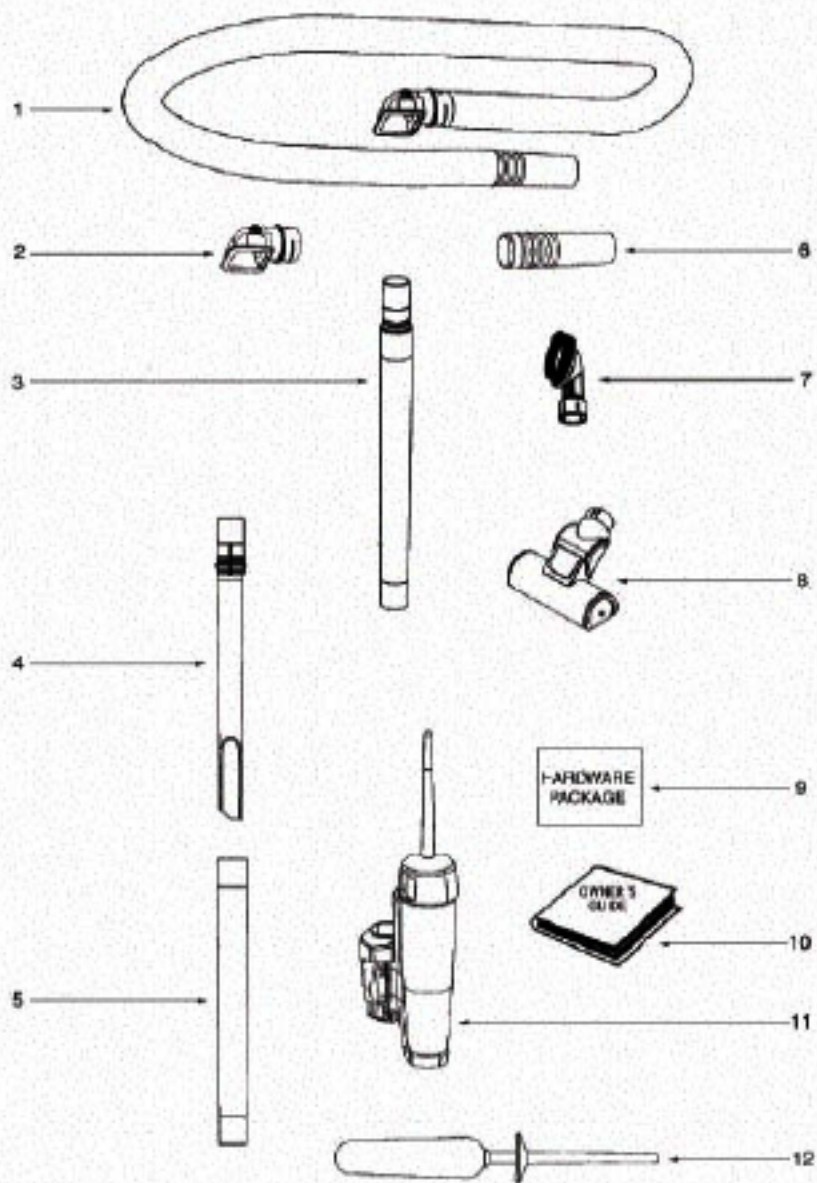

Accessories - 5863AVS

Ref #	Part	Description	Comments	Qty
1	61865-7	HOSE ASSEMBLY - CARTONED	Includes items 2 and 6.	
2	71725-313N	ADAPTER - HOSE		
3	71492A	NESTING WAND ASSEMBLY		
4	71956A-355N	WAND - CREVICE		
5	71973-119N	WAND - OUTER		
6	70559A-119N	COUPLING - HOSE		
7	60990-2	COMBINATION BRSH BRSTLD-C		
9	72322	PACKAGE - HARDWARE		
10	71496C	OWNERS GUIDE		
11	72293-4	ELECTROSTATIC DUSTER ASSE		
12	75628	ELECTROSTATIC DUSTER ASSY		
8	75391	TURBO NOZZLE ASSEMBLY	Not pictured.	
14	73846-119N	MOUNT - TURBO CLIP	Not pictured.	
15	73847-119N	PLATE - TURBO NOZZLE MOUN		
16	75430-313N	CLIP - TURBO NOZZLE