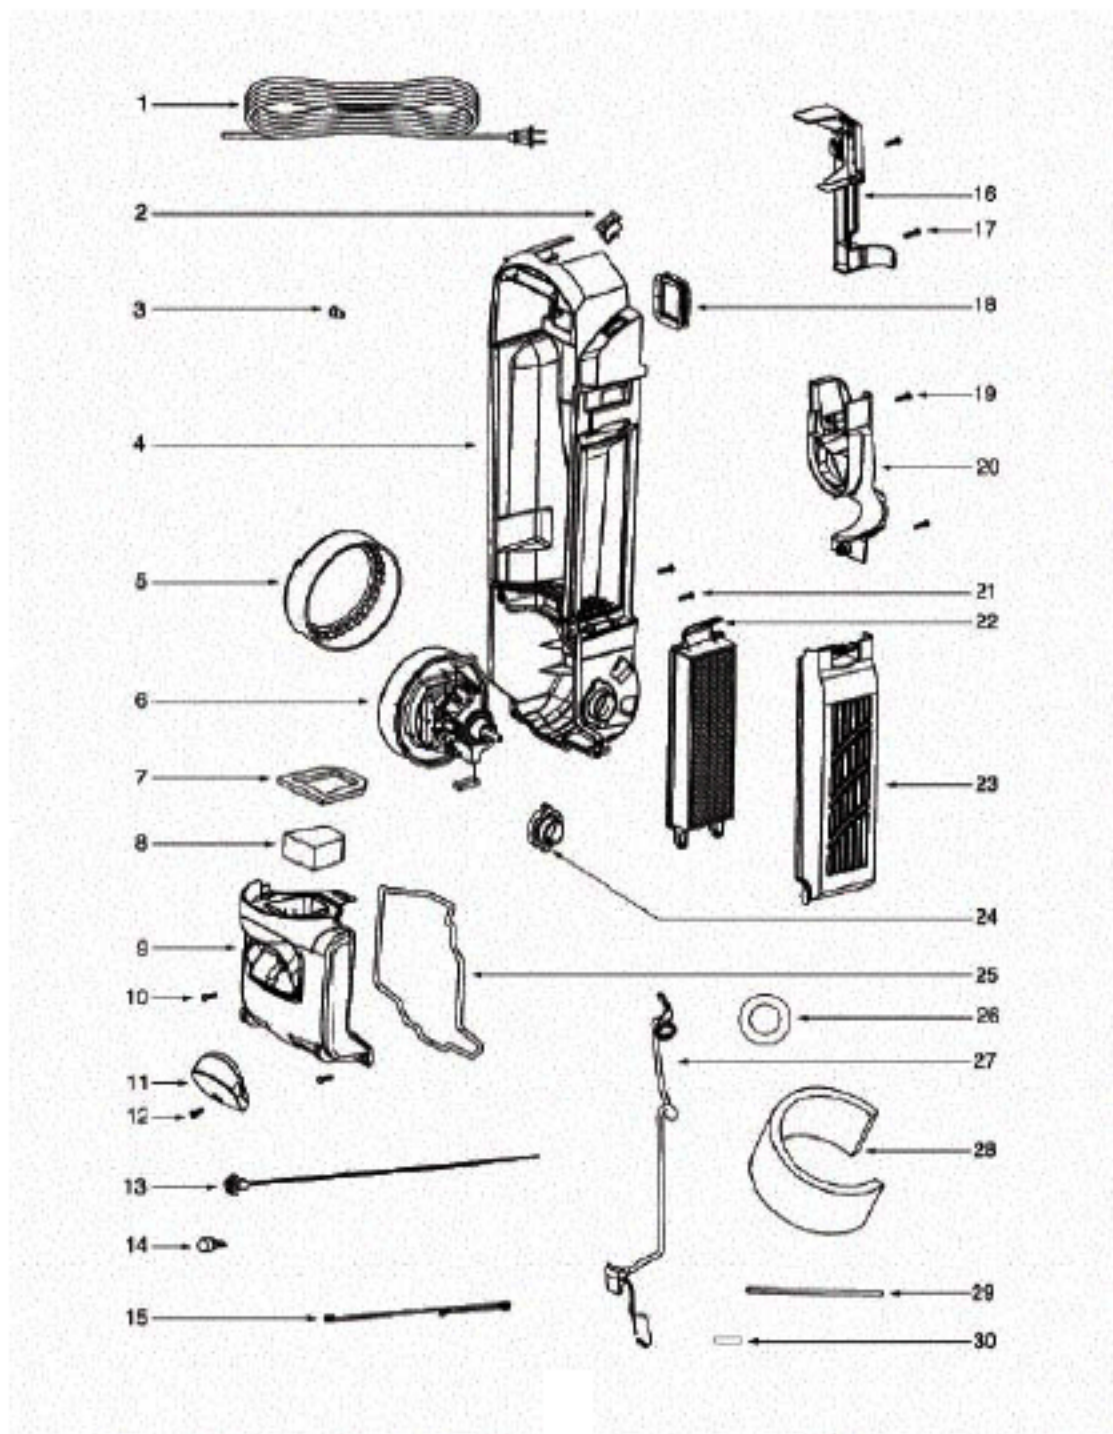

Handle and Dust Cup - 5863AVS

Ref #	Part	Description	Comments	Qty
1	71235-119N	CAP - HANDLE		
2	74589-1	HANDLE ASSY W/DRILLED HOL	Includes items 1 & 6	
3	71537-33	CYCLONE ASSEMBLY	Includes items 8,9,10,11,12,13,14 & 15	
4	61825-4	DUST CUP FILTER PACKAGE D		
5	62576	DUST CUP ASSEMBLY - PACKA		
6	39977-119N	HOOK - CORD		
7	53238-44	SCREW PACKAGE	Pkg of 10	
8	71479-355N	LATCH - DUST CUP		
9	61866	SPRING PACKAGE		
10	53238-27	SCREW PACKAGE	Pkg of 10	
12	71785-119N	CATCH - FILTER IN PLACE	(Filter in place)	
13	61867	SPRING PACKAGE	Pkg of 5	
14	71451-119N	CYCLONE		
15	71475	GASKET - CYCLONE		
11	72004-28		On cyclone assembly complete only.	

Main Body - 5863AVS

Ref #	Part	Description	Comments	Qty
1	39585-2	SUPPLY CORD & TERMINAL AS		
2	39455-1	SWITCH - ROCKER		
3	60192-1	WIRE SPLICE 5		
4	72126B-2	REAR HOUSING ASSEMBLY	Includes items 18 & 25	
5	74026-119N	GASKET - MOTOR CAN		
6	62075-2	MOTOR ASSEMBLY - CTND	Includes adjustment ring, 74110-119N.	
7	71483	GASKET - DIRT CUP LOWER		
8	71480	FILTER - PRE-MOTOR		
9	61863-20	MOTOR COVER ASSY - PACKAG	Includes items 7 & 8	
11	74025-313N	LENS - HEADLAMP		
12	53238-44	SCREW PACKAGE		
13	70701-3	SOCKET & TERMINAL ASSY		
14	57940-3	LAMP - HEADLIGHT		
15	39252-12	THERMOSTAT & TERMINAL ASS		
16	72127-2	SWITCH COVER ASSEMBLY		
18	71482	GASKET - INTAKE		
20	71455-119N	TOOL PACK - LOWER		
21	53238-27	SCREW PACKAGE	Pkg of 10	
22	61830-4	HEPA FILTER PKG - STYLE H		
23	72006-11	FILTER COVER & GRAPHICS A		
24	74112-119N	BUSHING - MOTOR		
25	71484	GASKET - MOTOR COVER		
26	74664-1	GASKET - MOTOR HUB		
27	74602	CORD - JUMPER		
30	72167-1	PLUG		
6a	62082	SCREW PACKAGE	Pkg of 10	