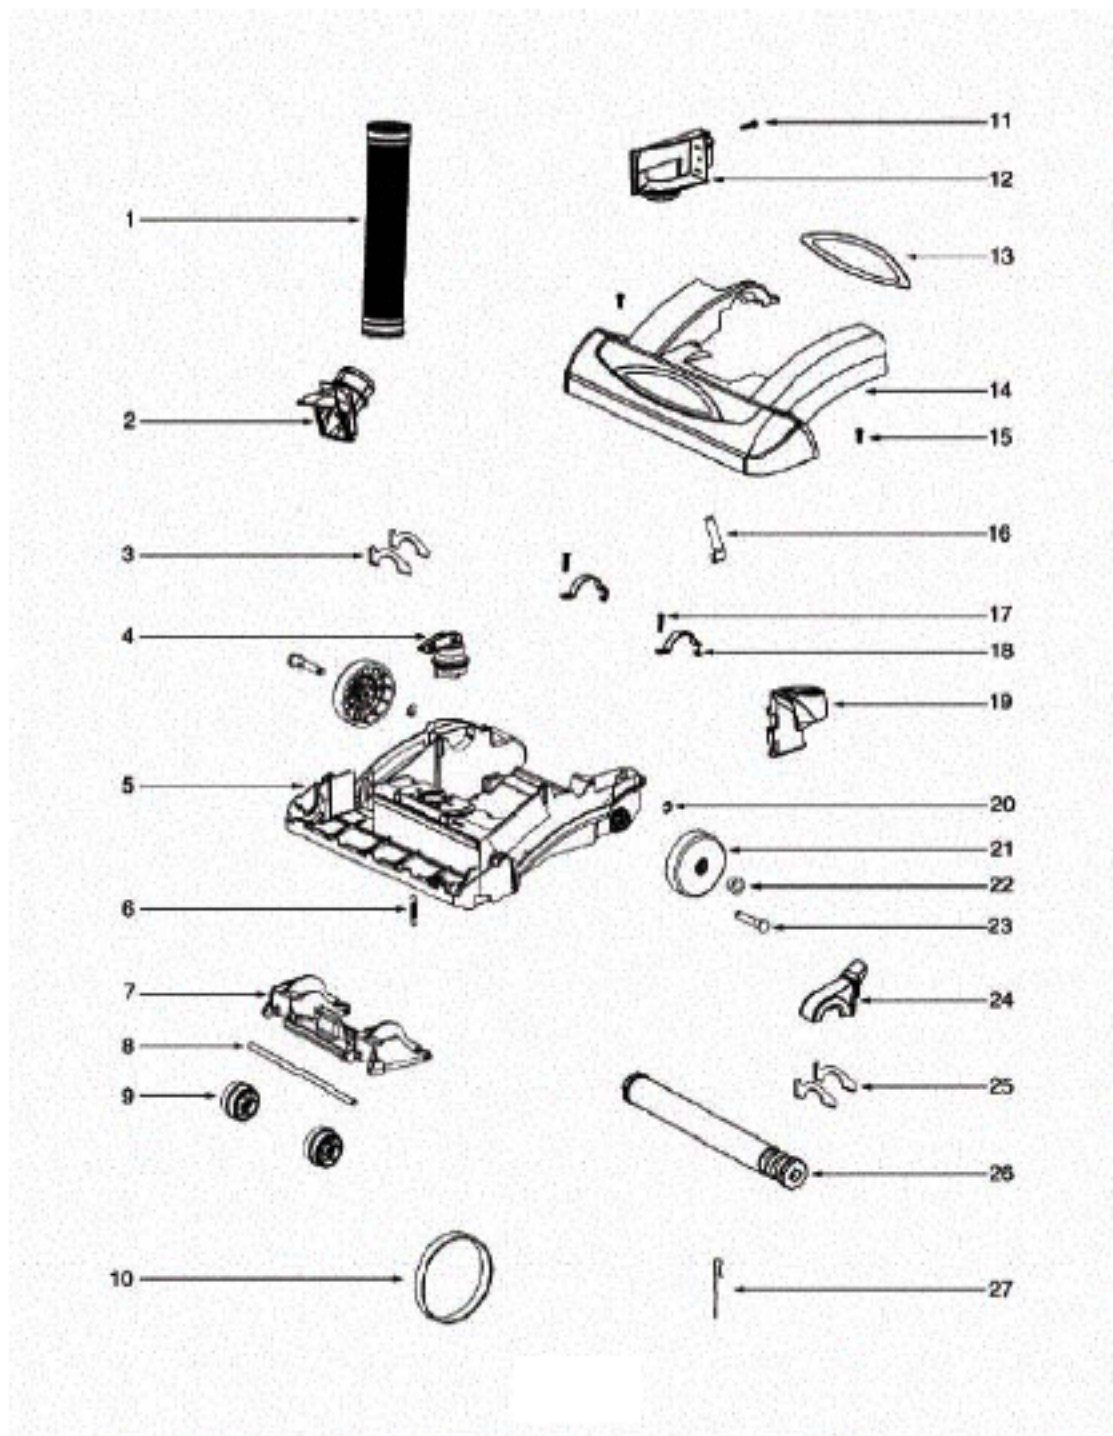

Handle and Dust Cup - 5863AVS

Ref #	Part	Description	Comments	Qty
1	71235-119N	CAP - HANDLE		
2	74589-1	HANDLE ASSY W/DRILLED HOL	Includes items 1 & 6	
3	71537-33	CYCLONE ASSEMBLY	Includes items 8,9,10,11,12,13,14 & 15	
4	61825-4	DUST CUP FILTER PACKAGE D		
5	62576	DUST CUP ASSEMBLY - PACKA		
6	39977-119N	HOOK - CORD		
7	53238-44	SCREW PACKAGE	Pkg of 10	
8	71479-355N	LATCH - DUST CUP		
9	61866	SPRING PACKAGE		
10	53238-27	SCREW PACKAGE	Pkg of 10	
12	71785-119N	CATCH - FILTER IN PLACE	(Filter in place)	
13	61867	SPRING PACKAGE	Pkg of 5	
14	71451-119N	CYCLONE		
15	71475	GASKET - CYCLONE		
11	72004-28		On cyclone assembly complete only.	

Main Body - 5863AVS

Ref #	Part	Description	Comments	Qty
1	39585-2	SUPPLY CORD & TERMINAL AS		
2	39455-1	SWITCH - ROCKER		
3	60192-1	WIRE SPLICE 5		
4	72126B-2	REAR HOUSING ASSEMBLY	Includes items 18 & 25	
5	74026-119N	GASKET - MOTOR CAN		
6	62075-2	MOTOR ASSEMBLY - CTND	Includes adjustment ring, 74110-119N.	
7	71483	GASKET - DIRT CUP LOWER		
8	71480	FILTER - PRE-MOTOR		
9	61863-20	MOTOR COVER ASSY - PACKAG	Includes items 7 & 8	
11	74025-313N	LENS - HEADLAMP		
12	53238-44	SCREW PACKAGE		
13	70701-3	SOCKET & TERMINAL ASSY		
14	57940-3	LAMP - HEADLIGHT		
15	39252-12	THERMOSTAT & TERMINAL ASS		
16	72127-2	SWITCH COVER ASSEMBLY		
18	71482	GASKET - INTAKE		
20	71455-119N	TOOL PACK - LOWER		
21	53238-27	SCREW PACKAGE	Pkg of 10	
22	61830-4	HEPA FILTER PKG - STYLE H		
23	72006-11	FILTER COVER & GRAPHICS A		
24	74112-119N	BUSHING - MOTOR		
25	71484	GASKET - MOTOR COVER		
26	74664-1	GASKET - MOTOR HUB		
27	74602	CORD - JUMPER		
30	72167-1	PLUG		
6a	62082	SCREW PACKAGE	Pkg of 10	