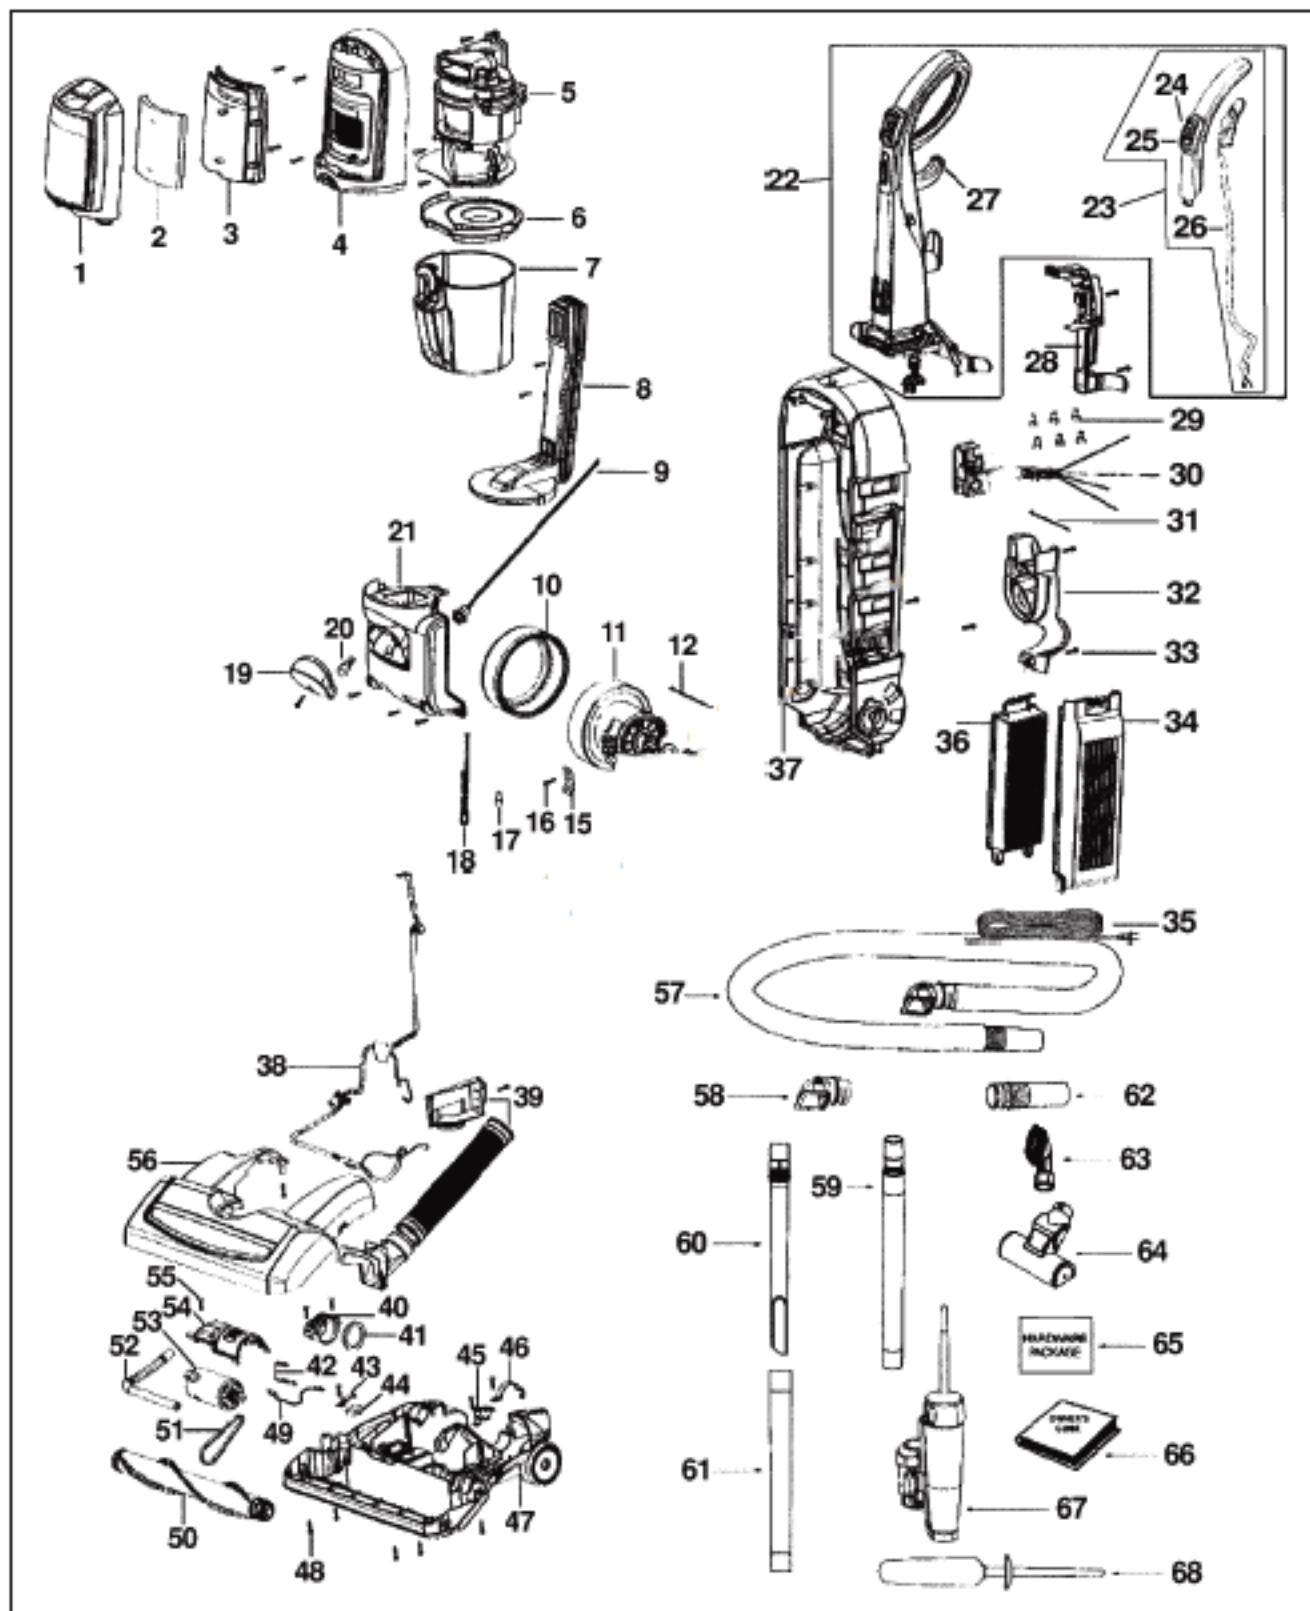

EUREKA Original & Replacement

GENESIS II UPRIGHT
Model 5892AVZ Shown

Original & Replacement

EUREKAGENESIS II UPRIGHT
Model 5892AVZ Shown

KEY	PART NO.	DESCRIPTION	KEY	PART NO.	DESCRIPTION
1	E-74070-1	Filter Door	41	E-72829A	Suction Cover Gasket
2	E-74038	Foam Filter	42	E-39490-8	Lead & Terminal Ass'y
3	E-73494	Filter Ass'y	43	E-72514	Circuit Protector Bracket
4	E-74069	Cyclone Cover Ass'y	44	E-72401	Circuit Protector
5	E-74068	Slinger/Cyclone Ass'y	45	E-59397-2	Micro Switch & Bracket Ass'y
6	E-73500	Dust Cup Lid	46	E-74080	Motor Clamp
7	E-74072	Dust Cup	47	E-82375-1	Base Ass'y (Incl. * Items Below)
8	E-74067	Air Tube		E-72170-119N*	Wheel Carriage
9	E-70701-2	Socket & Terminal Ass'y		E-71478*	Front Axle
10	E-74028-119N	Motor Gasket		E-72511*	Front Wheel
11	E-62075-2	Motor Ass'y		E-38590A*	Rear Axle
12	E-46713-3	Cable Tie		E-73432*	Axle Bushing
13	E-74112-119N	Motor Bushing		E-54943*	Spring
14	E-74864-1	Motor Hub Gasket		E-72512-1*	Rear Wheel
15	E-72443	Thermostat Clip		E-54432-2*	Retaining Ring
16	E-81803-3	Screw Package		E-74776-119N*	Handle Release
17	E-60192-1	Wire Splice		E-71574*	Handle Release Spring
18	E-73992-1	Thermostat & Terminal Ass'y		E-34453*	Base Felt
19	E-74025-313N	Headlamp Lens		E-74776-1*	Height Adj. Knob
20	E-57940-3	Headlight Bulb	48	E-73151	Screw
21	E-74354-1	Motor Cover Ass'y	49	E-53238-27	Lead & Terminal Ass'y
22	E-74074-1	Handle Ass'y Complete (Incl. Items 23-27)	50	E-82374-1	Brushroll Ass'y
23	E-74359-1	Switch Cover Ass'y (Incl. Items 24-26)	51	E-81865-6	Belt - Geared
24	E-27871-1	Rocker Switch	51	E-73151 313N	Cooling Tube
25	E-72400-344M	Speed Control Knob	51	E-82373-1	Motor & Pulley Ass'y
26	E-73116	Upper Cord & Potentiometer	51	E-73151	Brushroll Motor Cover
27	E-39977-119N	Upper Cord Hook	55	E-53238-27	Screw
28	E-74111	Cord Exit Cover Ass'y	56	E-82374-1	Hood Ass'y
29	E-60192-1	Wire Splice	57	E-81865-6	Hose Ass'y
30	E-73134A	Rectifier & Lead Ass'y	58	E-71725-313N	Hose Adapter
31	E-46713-3	Cable Tie	59	E-71492A	Nesting Wand
32	E-71455-119N	Tool Pack	60	E-71956A-355N	Wand - Crevice
33	E-53238-27	Screw	61	E-71973-119N	Wand - Outer
34	E-74363-1	Filter Cover & Graphics Ass'y	62	E-70559A-119N	Hose Coupling
35	E-39584-8	Power Cord	63	E-80990-2	Combination Brush
36	E-61830	HEPA Filter Style HF5	64	E-28812A-1	Turbo Nozzle Ass'y
36	ER-1833	HEPA Filter Style HF5	65	E-72892	Hardware Pk.
37	E-74068	Rear Housing Ass'y	66	E-74227	Owner's Manual
	E-71484	Motor Cover Gasket	67	E-72293-4	Electrostatic Duster Ass'y
	E-71482	Intake Gasket	68	E-73530	Duster
38	E-73215	Lower Jumper Cord		E-74084-2	Turbo Clip
39	E-72882	Base Hose Ass'y			
40	E-72733-119N	Suction Cover			