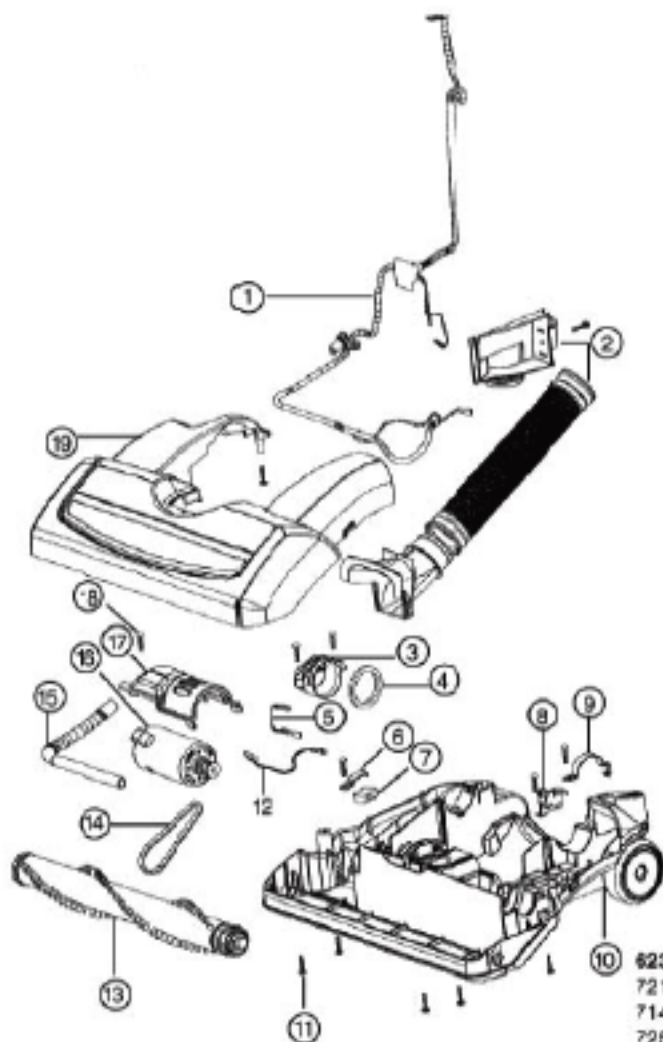

Main Body - 5893AVZ

Ref #	Part	Description	Comments	Qty
1	74075	UPPER HANDLE ASSEMBLY		
2	74359-2	SWITCH COVER ASSEMBLY	Includes items 72846 upper jumper cord and 27871-1 rocker switch.	
3	74074-4	HANDLE ASSEMBLY	Includes item 399770119N cord hook.	
4	74111	CORD EXIT COVER ASSEMBLY		
5	60192-1	WIRE SPLICE 5 (53214-2)	Pkg of 5	
6	73134A	RECTIFIER & LEAD ASSY		
7	46713-3	TIE - CABLE (PURCHASED)		
8	71455-119N	TOOL PAK-LOWER		
9	53238-27	SCREW PKG	Pkg of 10	
10	72006-11	FILTER COVER & GRAPHICS A		
11	39584-8	CORD - LOW LEAD (17 GA)		
12	61830	HEPA FILTER PKG - STYLE H		
13	74066	REAR HOUSING ASSEMBLY	Includes items 71484 motor cover gasket and 71482 intake gasket.	

62375-1 Base Assembly Includes:

- 72170-119N, wheel carriage
- 71478, front axle
- 72511, front wheel
- 88590A, rear axle
- 73432, axle bushing
- 54943, spring (Pkg of 5)
- 72512-1, rear wheel assy
- 54432-2, retaining ring (Pkg of 10)
- 74776-119N, handle release
- 71574, handle release spring
- 73153, felt - base
- 72397-119N, height adj knob

Base and Hood - 5893AVZ

Ref #	Part	Description	Comments	Qty
1	73215	CORD - JUMPER (LOWER)		
2	72882	BASE HOSE ASSEMBLY		
3	72733-119N	COVER - SUCTION		
4	72829A	GASKET - SUCTION COVER		
5	39490-6	LEAD & TERMINAL ASSEMBLY		
6	72514	BRACKET - CIRCUIT PROTECT		
7	72401	CIRCUIT PROTECTOR		
8	59397-2	MICRO SWITCH & BRACKET AS		
9	74080	CLAMP - MOTOR		
10	62375-1	BASE ASSY.		
11	54669-6	SCREW PACKAGE		
12	39490-7	LEAD & TERMINAL ASSEMBLY		
13	62365-1	BRUSHROLL ASSY.		
14	72393	COGGED BELT		
15	72827	TUBE - COOLING		
16	62373-1	MOTOR & PULLEY ASSY.		
17	73151	BRUSH ROLL MOTOR COVER AS		
18	53238-27	SCREW PKG	Pkg of 10	
19	62374-7	HOOD ASSEMBLY - PACKAGED		