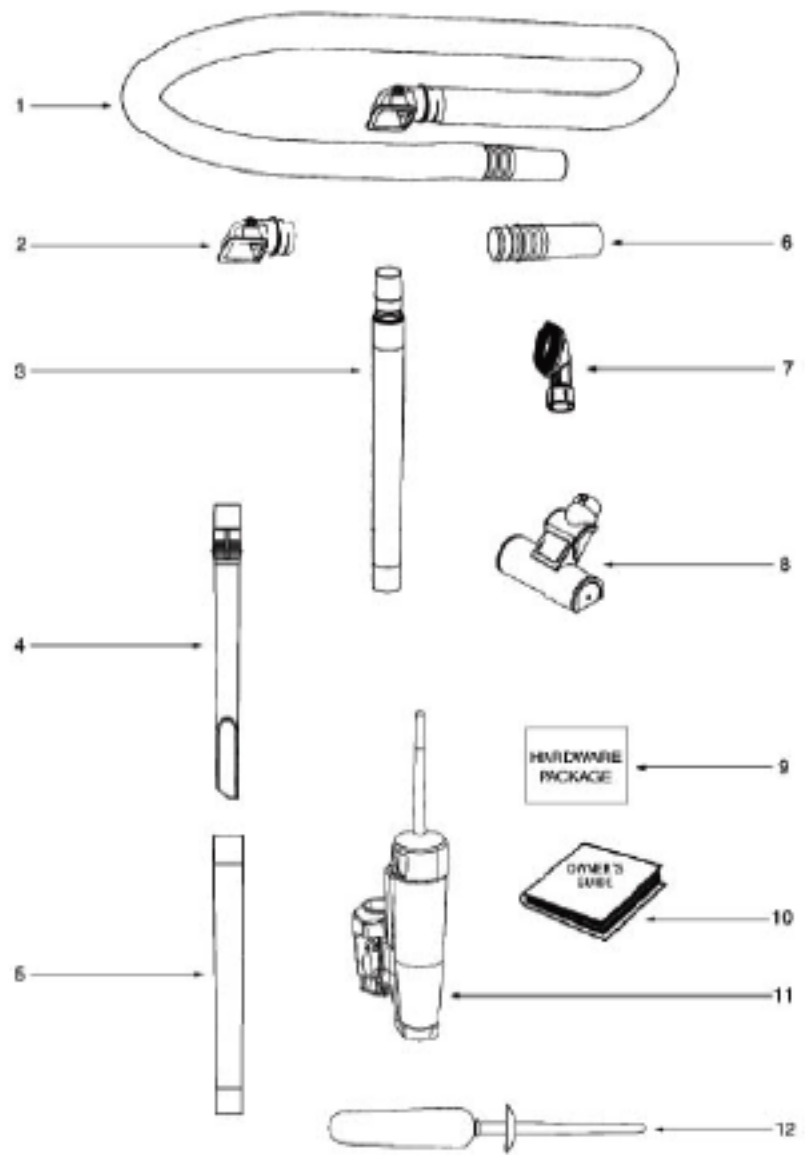

Ref #	Part	Description	Comments	Qty
1	61865-13	HOSE ASSEMBLY - CARTONED	Includes items 2 & 6	
2	71725-313N	ADAPTER HOSE		
3	71482A	NESTED WAND	Includes items 4 & 5	
4	71956A-355N	CREVICE WAND		
5	71973-119N	WAND-OUTER		
6	70558A-119N	HOSE COUPLING		
7	60990-2	COMBO BRUSH (S230)(GE)		
8	75391	TURBO NOZZLE ASSEMBLY		
9	72892	PACKAGE - HARDWARE		
10	77415			
11	75628A-3	ELECTROSTATIC DUSTER ASSY	Includes item 12	
12	74123A	Duster Assembly		
13	75430-313N	CLIP - TURBO NOZZLE	Not pictured.