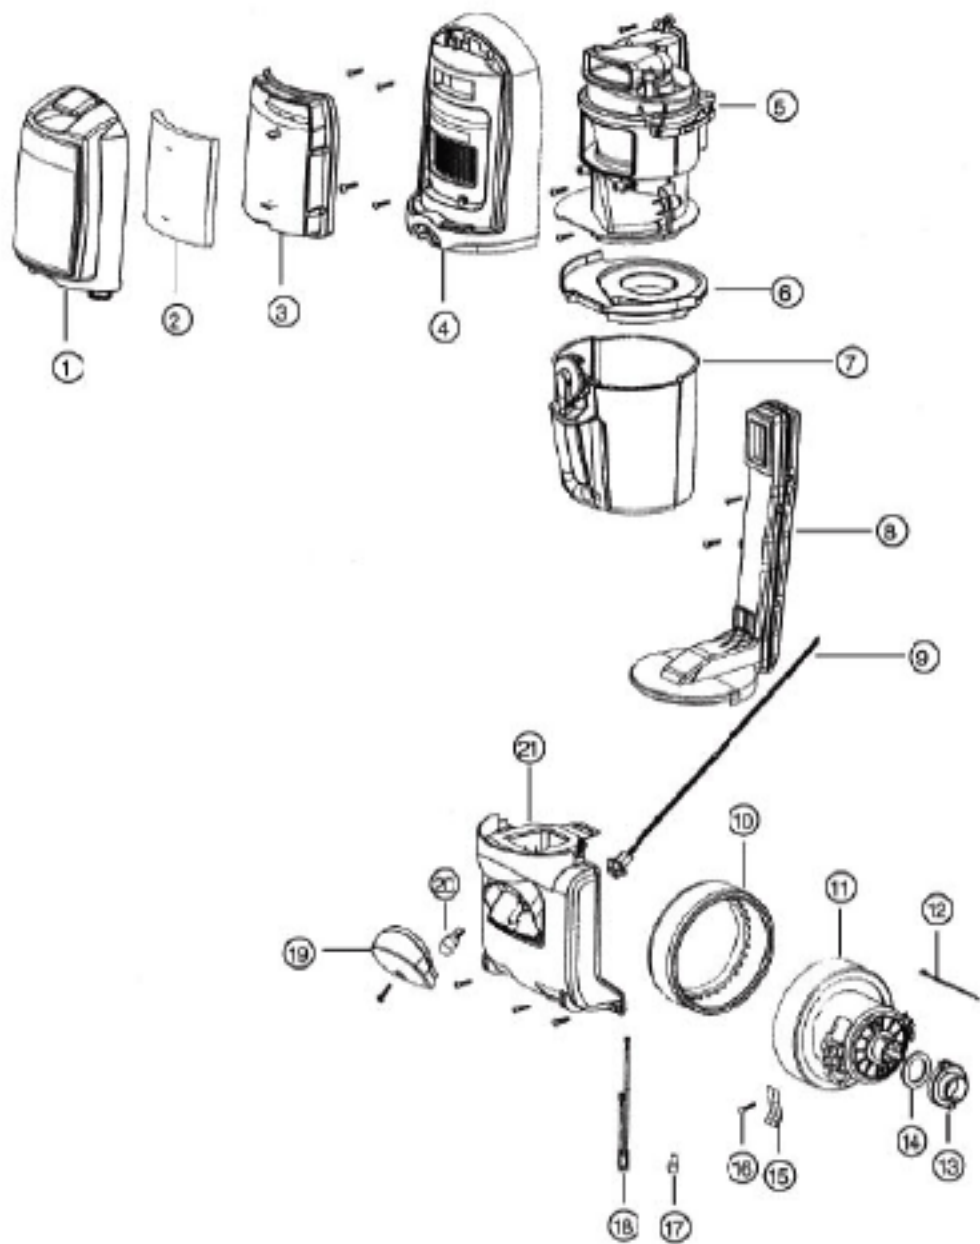

Main Body - 5893AVZ

Ref #	Part	Description	Comments	Qty
1	74075	UPPER HANDLE ASSEMBLY		
2	74359-2	SWITCH COVER ASSEMBLY	Includes items 72846 upper jumper cord and 27871-1 rocker switch.	
3	74074-4	HANDLE ASSEMBLY	Includes item 399770119N cord hook.	
4	74111	CORD EXIT COVER ASSEMBLY		
5	60192-1	WIRE SPLICE 5 (53214-2)	Pkg of 5	
6	73134A	RECTIFIER & LEAD ASSY		
7	46713-3	TIE - CABLE (PURCHASED)		
8	71455-119N	TOOL PAK-LOWER		
9	53238-27	SCREW PKG	Pkg of 10	
10	72006-11	FILTER COVER & GRAPHICS A		
11	39584-8	CORD - LOW LEAD (17 GA)		
12	61830	HEPA FILTER PKG - STYLE H		
13	74066	REAR HOUSING ASSEMBLY	Includes items 71484 motor cover gasket and 71482 intake gasket.	

62375-1 Base Assembly Includes:

- 72170-119N, wheel carriage
- 71478, front axle
- 72511, front wheel
- 88590A, rear axle
- 73432, axle bushing
- 54943, spring (Pkg of 5)
- 72512-1, rear wheel assy
- 54432-2, retaining ring (Pkg of 10)
- 74776-119N, handle release
- 71574, handle release spring
- 73153, felt - base
- 72397-119N, height adj knob

Base and Hood - 5893AVZ

Ref #	Part	Description	Comments	Qty
1	73215	CORD - JUMPER (LOWER)		
2	72882	BASE HOSE ASSEMBLY		
3	72733-119N	COVER - SUCTION		
4	72829A	GASKET - SUCTION COVER		
5	39490-6	LEAD & TERMINAL ASSEMBLY		
6	72514	BRACKET - CIRCUIT PROTECT		
7	72401	CIRCUIT PROTECTOR		
8	59397-2	MICRO SWITCH & BRACKET AS		
9	74080	CLAMP - MOTOR		
10	62375-1	BASE ASSY.		
11	54669-6	SCREW PACKAGE		
12	39490-7	LEAD & TERMINAL ASSEMBLY		
13	62365-1	BRUSHROLL ASSY.		
14	72393	COGGED BELT		
15	72827	TUBE - COOLING		
16	62373-1	MOTOR & PULLEY ASSY.		
17	73151	BRUSH ROLL MOTOR COVER AS		
18	53238-27	SCREW PKG	Pkg of 10	
19	62374-7	HOOD ASSEMBLY - PACKAGED		