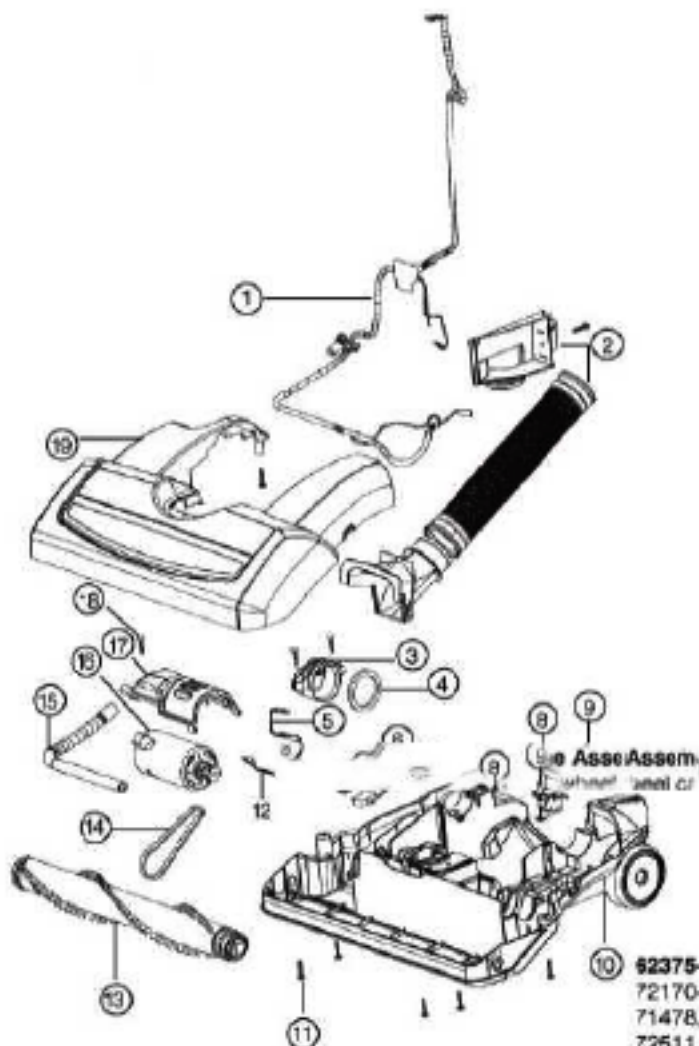

Ref #	Part	Description	Comments	Qty
1	74074-2	Handle - No Longer Available		
2	74359-1		Includes items 72846 upper jumpercord and 2787 1-1 rocker switch.	
3	74075		Includes item 399770119N cord hook.	
4	74111			
5	60192-1	WIRE SPLICE 5	Pkg of 5	
6	73134A			
7	46713-3	TIE - CABLE (PURCHASED)		
8	71455-119N	TOOL PACK - LOWER		
9	53238-27	SCREW PACKAGE	Pkg of 10	
10	74363-1			
11	39584-8	CORD - LOW LEAD (17 GA)		
12	61830	HEPA FILTER PKG - STYLE H		
13	74066		Includes items 71484 motor cover gasket and 71482 intake gasket.	
14	72402			

Ref #	Part	Description	Comments	Qty
1	74070-2			
2	74038	FOAM FILTER		
3	73494	FILTER ASSEMBLY		
4	74069-1			
5	74068			
6	73500-1			
7	74072-1			
8	74067			
9	70701-2	SOCKET & TERMINAL ASSY		
10	74026-119N			
11	62075-2	MOTOR ASSEMBLY - CTND		
12	46713-3	TIE - CABLE (PURCHASED)		
13	74112-119N	BUSHING - MOTOR		
14	74664-1	GASKET - MOTOR HUB		
15	72443	THERMOSTAT CLIP		
16	61803-3	SCREW PACKAGE	Pkg of 5	
17	60192-1	WIRE SPLICE 5	Pkg of 5	
18	73992-1			
19	74025-313N	LENS - HEADLAMP		
20	57940-3	LAMP - HEADLIGHT		
21	74354-2			

Ref #	Part	Description	Comments	Qty
1	61865-6	HOSE ASSY - CTND		
2	71725-313N	ADAPTER - HOSE	Includes Items 2 & 6	
3	71492A	NESTING WAND ASSEMBLY		
4	71956A-355N	WAND - CREVICE	Includes Items 4 & 5	
5	71973-119N	WAND - OUTER		
6	70559A-119N	COUPLING - HOSE		
7	60990-2	COMBINATION BRSH BRSTLD-C		
8	28612A-1	TURBO NOZZLE ASSY (MODEL		
9	72892	PACKAGE - HARDWARE		
10	74227			
11	72293-4	ELECTROSTATIC DUSTER ASSE	Includes Item 12	
12	73530	DUSTER ASSEMBLY		
13	74084-2	TURBO CLIP & GRAPHICS ASS		

**52375-1 Base Assembly Includes:**

- 72170-119N, wheel carriage
- 71478, front axle
- 72511, front wheel
- 38590A, rear axle
- 73432, axle bushing
- 54943, spring (Pkg of 5)
- 72512-1, rear wheel assy
- 54432-2, retaining ring (Pkg of 10)
- 74776-119N, handle release
- 71574, handle release spring
- 73153, felt - base
- 72397-119N, height adj knob