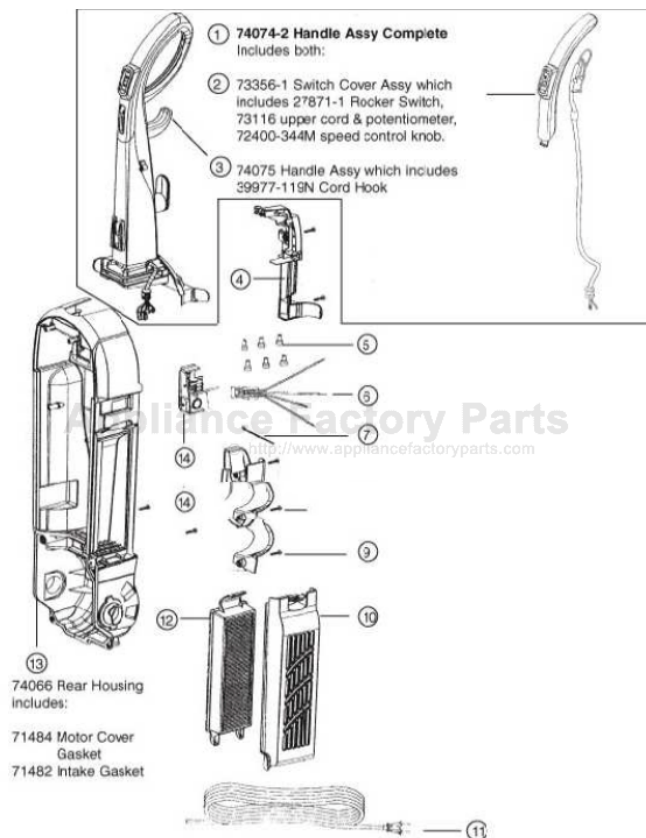

Eureka 5902AVZ Owner's Manual

[Shop genuine replacement parts for Eureka 5902AVZ](#)

[Find Your Eureka Vacuum Cleaner Parts - Select From 855 Models](#)

----- Manual continues below part list -----