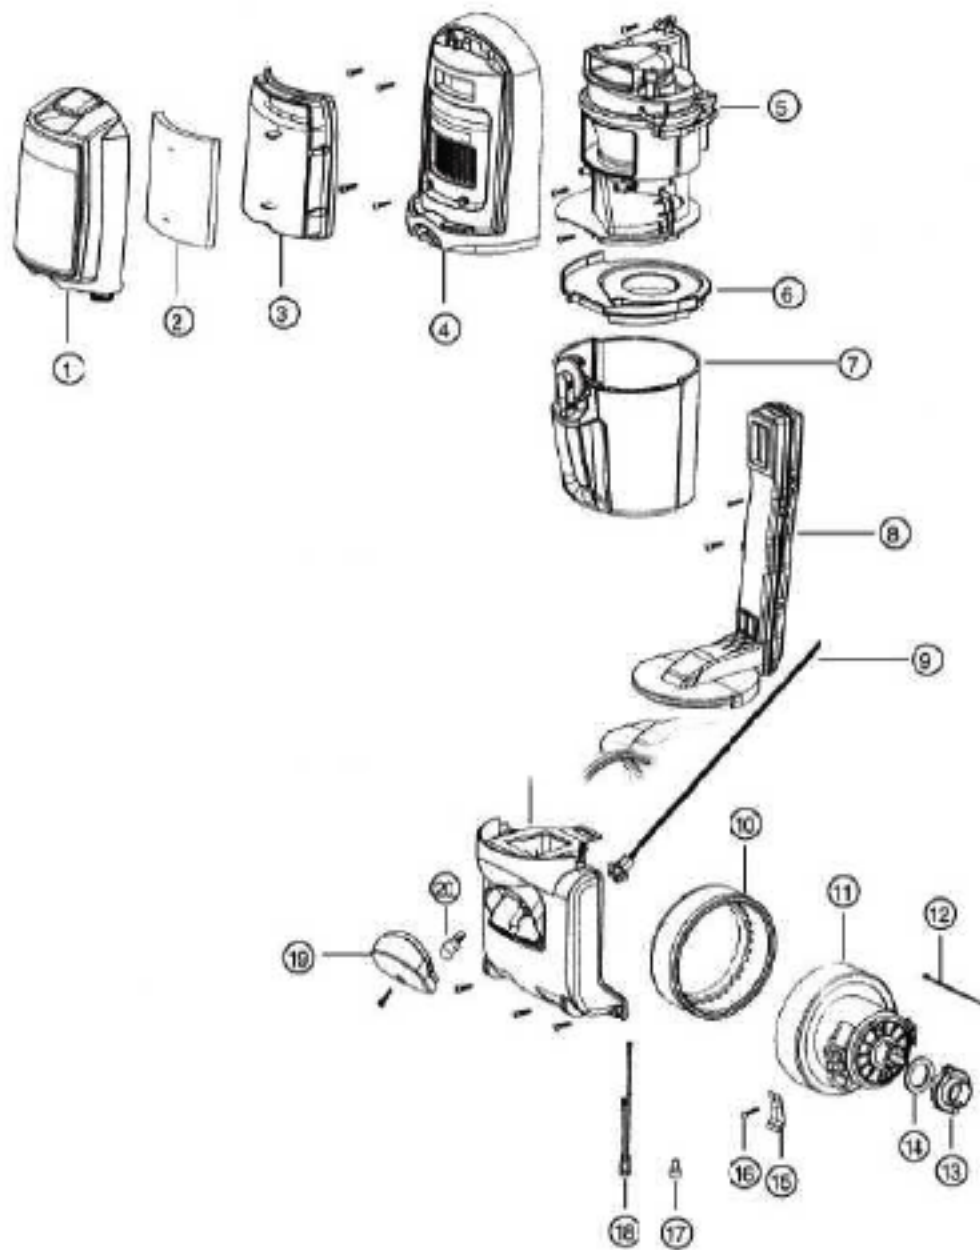

Ref #	Part	Description	Comments	Qty
1	74074-2	Handle - No Longer Available		
2	74359-1		Includes items 72846 upper jumpercord and 2787 1-1 rocker switch.	
3	74075		Includes item 399770119N cord hook.	
4	74111			
5	60192-1	WIRE SPLICE 5	Pkg of 5	
6	73134A			
7	46713-3	TIE - CABLE (PURCHASED)		
8	71455-119N	TOOL PACK - LOWER		
9	53238-27	SCREW PACKAGE	Pkg of 10	
10	74363-1			
11	39584-8	CORD - LOW LEAD (17 GA)		
12	61830	HEPA FILTER PKG - STYLE H		
13	74066		Includes items 71484 motor cover gasket and 71482 intake gasket.	
14	72402			

Ref #	Part	Description	Comments	Qty
1	74070-2			
2	74038	FOAM FILTER		
3	73494	FILTER ASSEMBLY		
4	74069-1			
5	74068			
6	73500-1			
7	74072-1			
8	74067			
9	70701-2	SOCKET & TERMINAL ASSY		
10	74026-119N			
11	62075-2	MOTOR ASSEMBLY - CTND		
12	46713-3	TIE - CABLE (PURCHASED)		
13	74112-119N	BUSHING - MOTOR		
14	74664-1	GASKET - MOTOR HUB		
15	72443	THERMOSTAT CLIP		
16	61803-3	SCREW PACKAGE	Pkg of 5	
17	60192-1	WIRE SPLICE 5	Pkg of 5	
18	73992-1			
19	74025-313N	LENS - HEADLAMP		
20	57940-3	LAMP - HEADLIGHT		
21	74354-2			

Ref #	Part	Description	Comments	Qty
1	61865-6	HOSE ASSY - CTND		
2	71725-313N	ADAPTER - HOSE	Includes Items 2 & 6	
3	71492A	NESTING WAND ASSEMBLY		
4	71956A-355N	WAND - CREVICE	Includes Items 4 & 5	
5	71973-119N	WAND - OUTER		
6	70559A-119N	COUPLING - HOSE		
7	60990-2	COMBINATION BRSH BRSTLD-C		
8	28612A-1	TURBO NOZZLE ASSY (MODEL		
9	72892	PACKAGE - HARDWARE		
10	74227			
11	72293-4	ELECTROSTATIC DUSTER ASSE	Includes Item 12	
12	73530	DUSTER ASSEMBLY		
13	74084-2	TURBO CLIP & GRAPHICS ASS		

**52375-1 Base Assembly Includes:**

- 72170-119N, wheel carriage
- 71478, front axle
- 72511, front wheel
- 38590A, rear axle
- 73432, axle bushing
- 54943, spring (Pkg of 5)
- 72512-1, rear wheel assy
- 54432-2, retaining ring (Pkg of 10)
- 74776-119N, handle release
- 71574, handle release spring
- 73153, felt - base
- 72397-119N, height adj knob