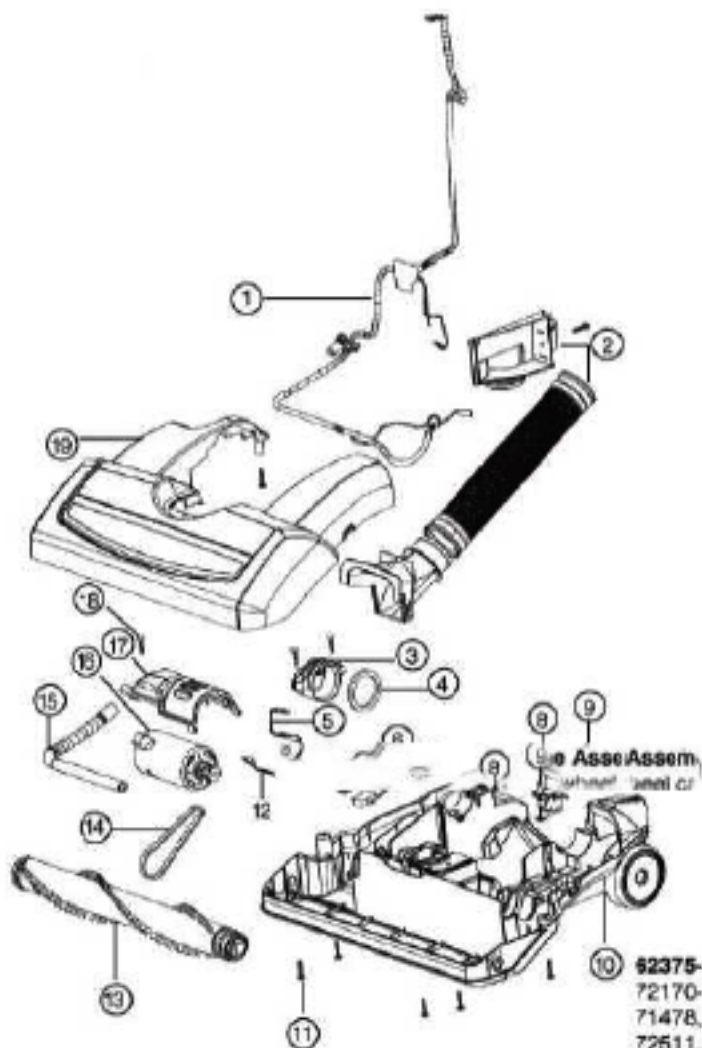

E-61830	STYLE HF5 EUREKA HEPA FILTER
72393	ELECTROLUX OXYGEN BELT (1 PACK)
E-73494	FILTER, 1 PK
E-71492	WAND, NESTING W/CREVICE TOOL
e-60990-2	BRUSH
E-71725-313N	ADAPTER-HOSE

Ref #	Part	Description	Comments	Qty
1	74074-2	Handle - No Longer Available		
2	74359-1		Includes items 72846 upper jumpercord and 2787 1-1 rocker switch.	
3	74075		Includes item 399770119N cord hook.	
4	74111			
5	60192-1	WIRE SPLICE 5	Pkg of 5	
6	73134A			
7	46713-3	TIE - CABLE (PURCHASED)		
8	71455-119N	TOOL PACK - LOWER		
9	53238-27	SCREW PACKAGE	Pkg of 10	
10	74363-1			
11	39584-8	CORD - LOW LEAD (17 GA)		
12	61830	HEPA FILTER PKG - STYLE H		
13	74066		Includes items 71484 motor cover gasket and 71482 intake gasket.	
14	72402			

Ref #	Part	Description	Comments	Qty
1	74070-2			
2	74038	FOAM FILTER		
3	73494	FILTER ASSEMBLY		
4	74069-1			
5	74068			
6	73500-1			
7	74072-1			
8	74067			
9	70701-2	SOCKET & TERMINAL ASSY		
10	74026-119N			
11	62075-2	MOTOR ASSEMBLY - CTND		
12	46713-3	TIE - CABLE (PURCHASED)		
13	74112-119N	BUSHING - MOTOR		
14	74664-1	GASKET - MOTOR HUB		
15	72443	THERMOSTAT CLIP		
16	61803-3	SCREW PACKAGE	Pkg of 5	
17	60192-1	WIRE SPLICE 5	Pkg of 5	
18	73992-1			
19	74025-313N	LENS - HEADLAMP		
20	57940-3	LAMP - HEADLIGHT		
21	74354-2			

Ref #	Part	Description	Comments	Qty
1	61865-6	HOSE ASSY - CTND		
2	71725-313N	ADAPTER - HOSE	Includes Items 2 & 6	
3	71492A	NESTING WAND ASSEMBLY		
4	71956A-355N	WAND - CREVICE	Includes Items 4 & 5	
5	71973-119N	WAND - OUTER		
6	70559A-119N	COUPLING - HOSE		
7	60990-2	COMBINATION BRSH BRSTLD-C		
8	28612A-1	TURBO NOZZLE ASSY (MODEL		
9	72892	PACKAGE - HARDWARE		
10	74227			
11	72293-4	ELECTROSTATIC DUSTER ASSE	Includes Item 12	
12	73530	DUSTER ASSEMBLY		
13	74084-2	TURBO CLIP & GRAPHICS ASS		