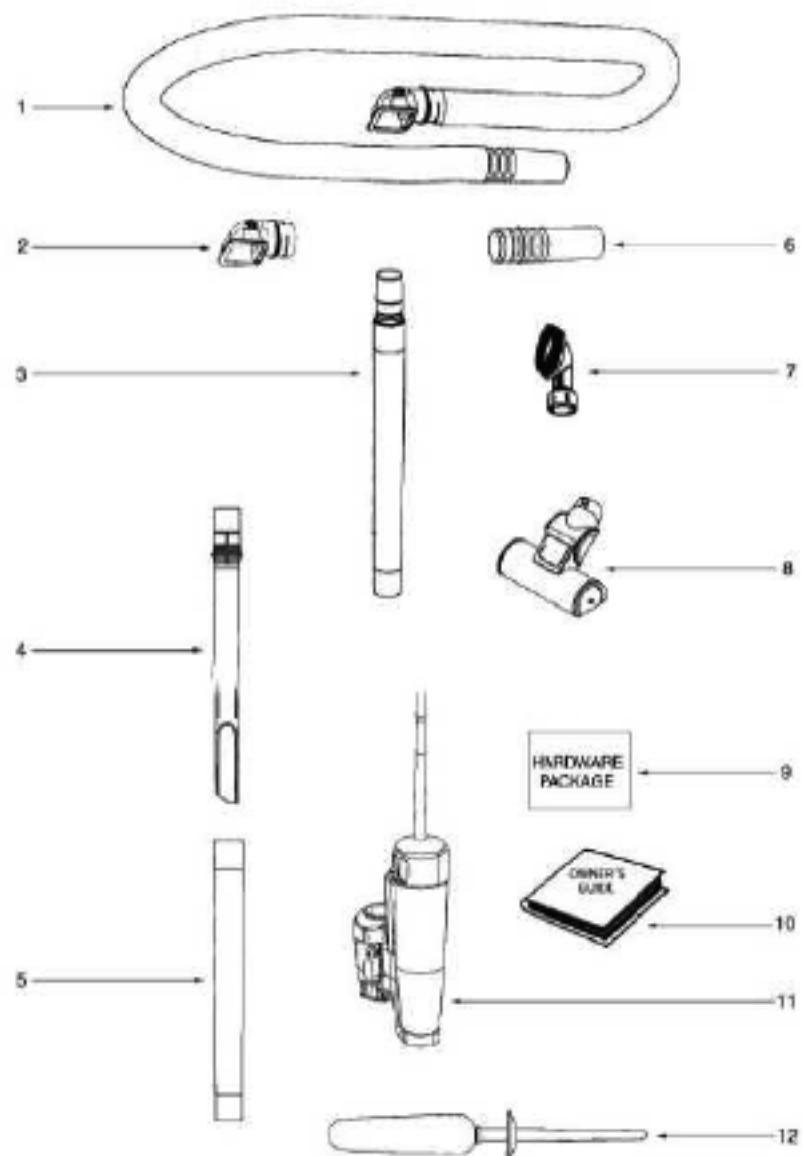

E-61830	STYLE HF5 EUREKA HEPA FILTER
72393	ELECTROLUX OXYGEN BELT (1 PACK)
E-73494	FILTER, 1 PK
E-71492	WAND, NESTING W/CREVICE TOOL
e-60990-2	BRUSH
E-71725-313N	ADAPTER-HOSE

Ref #	Part	Description	Comments	Qty
1	74074-2	Handle - No Longer Available		
2	74359-1		Includes items 72846 upper jumpercord and 2787 1-1 rocker switch.	
3	74075		Includes item 399770119N cord hook.	
4	74111			
5	60192-1	WIRE SPLICE 5	Pkg of 5	
6	73134A			
7	46713-3	TIE - CABLE (PURCHASED)		
8	71455-119N	TOOL PACK - LOWER		
9	53238-27	SCREW PACKAGE	Pkg of 10	
10	74363-1			
11	39584-8	CORD - LOW LEAD (17 GA)		
12	61830	HEPA FILTER PKG - STYLE H		
13	74066		Includes items 71484 motor cover gasket and 71482 intake gasket.	
14	72402			

Ref #	Part	Description	Comments	Qty
1	74070-2			
2	74038	FOAM FILTER		
3	73494	FILTER ASSEMBLY		
4	74069-1			
5	74068			
6	73500-1			
7	74072-1			
8	74067			
9	70701-2	SOCKET & TERMINAL ASSY		
10	74026-119N			
11	62075-2	MOTOR ASSEMBLY - CTND		
12	46713-3	TIE - CABLE (PURCHASED)		
13	74112-119N	BUSHING - MOTOR		
14	74664-1	GASKET - MOTOR HUB		
15	72443	THERMOSTAT CLIP		
16	61803-3	SCREW PACKAGE	Pkg of 5	
17	60192-1	WIRE SPLICE 5	Pkg of 5	
18	73992-1			
19	74025-313N	LENS - HEADLAMP		
20	57940-3	LAMP - HEADLIGHT		
21	74354-2			