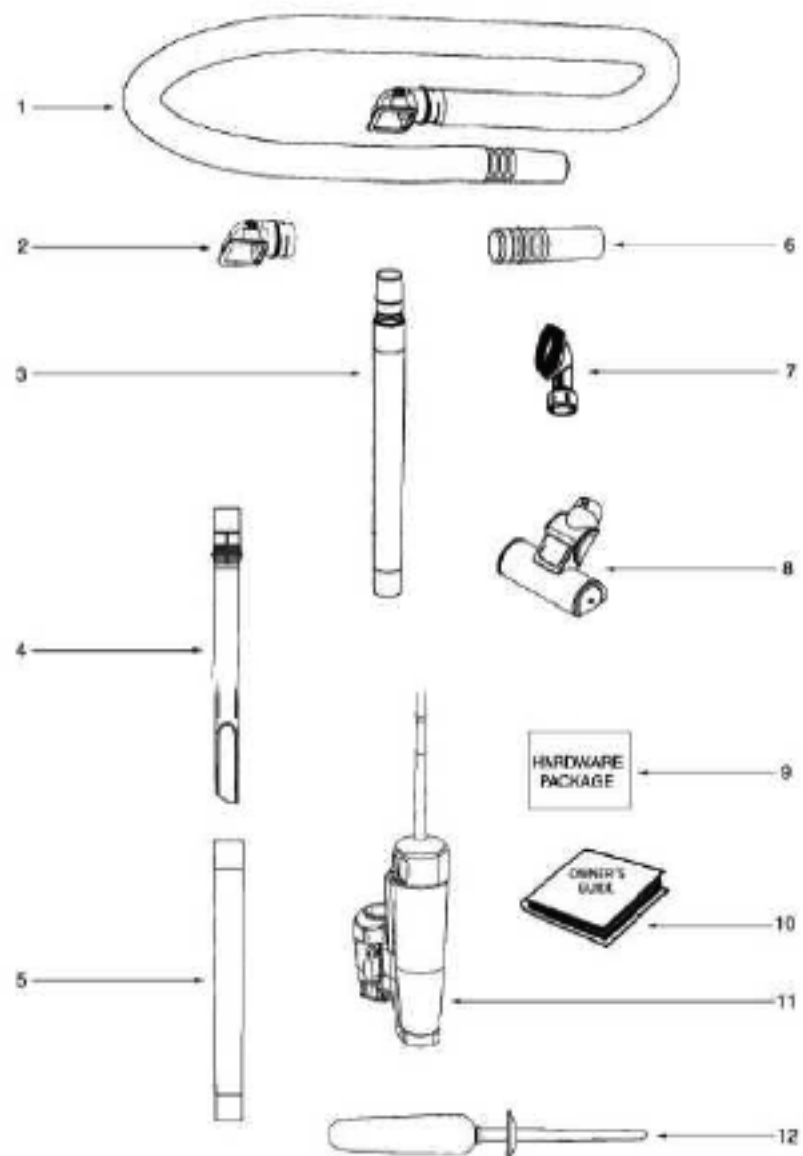

Ref #	Part	Description	Comments	Qty
1	74074-2	Handle - No Longer Available		
2	74359-1		Includes items 72846 upper jumpercord and 2787 1-1 rocker switch.	
3	74075		Includes item 399770119N cord hook.	
4	74111			
5	60192-1	WIRE SPLICE 5	Pkg of 5	
6	73134A			
7	46713-3	TIE - CABLE (PURCHASED)		
8	71455-119N	TOOL PACK - LOWER		
9	53238-27	SCREW PACKAGE	Pkg of 10	
10	74363-1			
11	39584-8	CORD - LOW LEAD (17 GA)		
12	61830	HEPA FILTER PKG - STYLE H		
13	74066		Includes items 71484 motor cover gasket and 71482 intake gasket.	
14	72402			

Ref #	Part	Description	Comments	Qty
1	74070-2			
2	74038	FOAM FILTER		
3	73494	FILTER ASSEMBLY		
4	74069-1			
5	74068			
6	73500-1			
7	74072-1			
8	74067			
9	70701-2	SOCKET & TERMINAL ASSY		
10	74026-119N			
11	62075-2	MOTOR ASSEMBLY - CTND		
12	46713-3	TIE - CABLE (PURCHASED)		
13	74112-119N	BUSHING - MOTOR		
14	74664-1	GASKET - MOTOR HUB		
15	72443	THERMOSTAT CLIP		
16	61803-3	SCREW PACKAGE	Pkg of 5	
17	60192-1	WIRE SPLICE 5	Pkg of 5	
18	73992-1			
19	74025-313N	LENS - HEADLAMP		
20	57940-3	LAMP - HEADLIGHT		
21	74354-2			

Ref #	Part	Description	Comments	Qty
1	61865-6	HOSE ASSY - CTND		
2	71725-313N	ADAPTER - HOSE	Includes Items 2 & 6	
3	71492A	NESTING WAND ASSEMBLY		
4	71956A-355N	WAND - CREVICE	Includes Items 4 & 5	
5	71973-119N	WAND - OUTER		
6	70559A-119N	COUPLING - HOSE		
7	60990-2	COMBINATION BRSH BRSTLD-C		
8	28612A-1	TURBO NOZZLE ASSY (MODEL		
9	72892	PACKAGE - HARDWARE		
10	74227			
11	72293-4	ELECTROSTATIC DUSTER ASSE	Includes Item 12	
12	73530	DUSTER ASSEMBLY		
13	74084-2	TURBO CLIP & GRAPHICS ASS		

**52375-1 Base Assembly Includes:**

- 72170-119N, wheel carriage
- 71478, front axle
- 72511, front wheel
- 38590A, rear axle
- 73432, axle bushing
- 54943, spring (Pkg of 5)
- 72512-1, rear wheel assy
- 54432-2, retaining ring (Pkg of 10)
- 74776-119N, handle release
- 71574, handle release spring
- 73153, felt - base
- 72397-119N, height adj knob