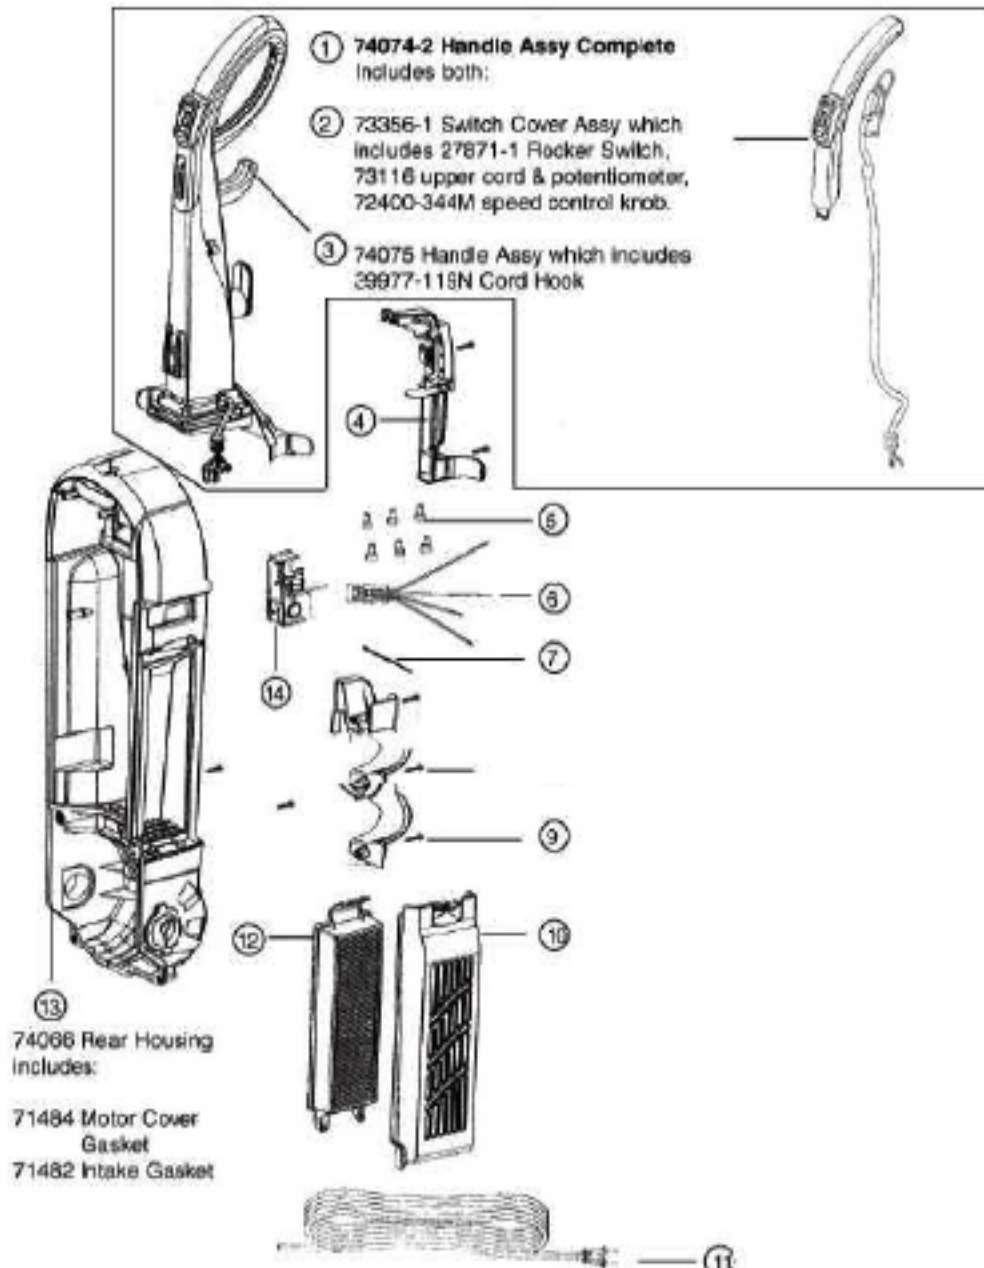

E-61830	STYLE HF5 EUREKA HEPA FILTER
72393	ELECTROLUX OXYGEN BELT (1 PACK)
E-73494	FILTER, 1 PK
E-71492	WAND, NESTING W/CREVICE TOOL
e-60990-2	BRUSH
E-71725-313N	ADAPTER-HOSE

Ref #	Part	Description	Comments	Qty
1	74074-2	Handle - No Longer Available		
2	74359-1		Includes items 72846 upper jumpercord and 2787 1-1 rocker switch.	
3	74075		Includes item 399770119N cord hook.	
4	74111			
5	60192-1	WIRE SPLICE 5	Pkg of 5	
6	73134A			
7	46713-3	TIE - CABLE (PURCHASED)		
8	71455-119N	TOOL PACK - LOWER		
9	53238-27	SCREW PACKAGE	Pkg of 10	
10	74363-1			
11	39584-8	CORD - LOW LEAD (17 GA)		
12	61830	HEPA FILTER PKG - STYLE H		
13	74066		Includes items 71484 motor cover gasket and 71482 intake gasket.	
14	72402			

Ref #	Part	Description	Comments	Qty
1	74070-2			
2	74038	FOAM FILTER		
3	73494	FILTER ASSEMBLY		
4	74069-1			
5	74068			
6	73500-1			
7	74072-1			
8	74067			
9	70701-2	SOCKET & TERMINAL ASSY		
10	74026-119N			
11	62075-2	MOTOR ASSEMBLY - CTND		
12	46713-3	TIE - CABLE (PURCHASED)		
13	74112-119N	BUSHING - MOTOR		
14	74664-1	GASKET - MOTOR HUB		
15	72443	THERMOSTAT CLIP		
16	61803-3	SCREW PACKAGE	Pkg of 5	
17	60192-1	WIRE SPLICE 5	Pkg of 5	
18	73992-1			
19	74025-313N	LENS - HEADLAMP		
20	57940-3	LAMP - HEADLIGHT		
21	74354-2			