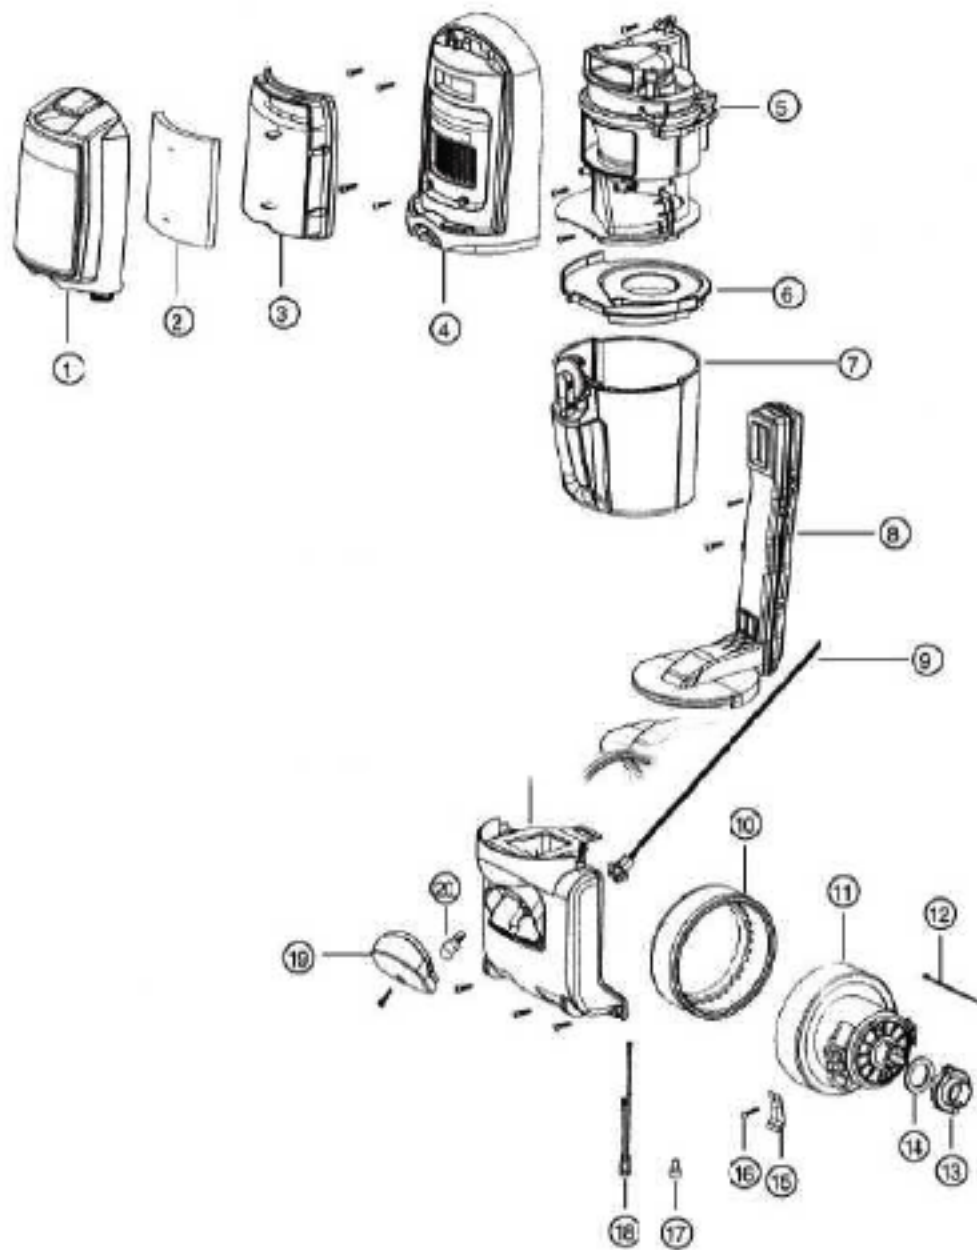

E-61830	STYLE HF5 EUREKA HEPA FILTER
72393	ELECTROLUX OXYGEN BELT (1 PACK)
E-73494	FILTER, 1 PK
E-71492	WAND, NESTING W/CREVICE TOOL
e-60990-2	BRUSH
E-71725-313N	ADAPTER-HOSE

Ref #	Part	Description	Comments	Qty
1	74074-2	Handle - No Longer Available		
2	74359-1		Includes items 72846 upper jumpercord and 2787 1-1 rocker switch.	
3	74075		Includes item 399770119N cord hook.	
4	74111			
5	60192-1	WIRE SPLICE 5	Pkg of 5	
6	73134A			
7	46713-3	TIE - CABLE (PURCHASED)		
8	71455-119N	TOOL PACK - LOWER		
9	53238-27	SCREW PACKAGE	Pkg of 10	
10	74363-1			
11	39584-8	CORD - LOW LEAD (17 GA)		
12	61830	HEPA FILTER PKG - STYLE H		
13	74066		Includes items 71484 motor cover gasket and 71482 intake gasket.	
14	72402			