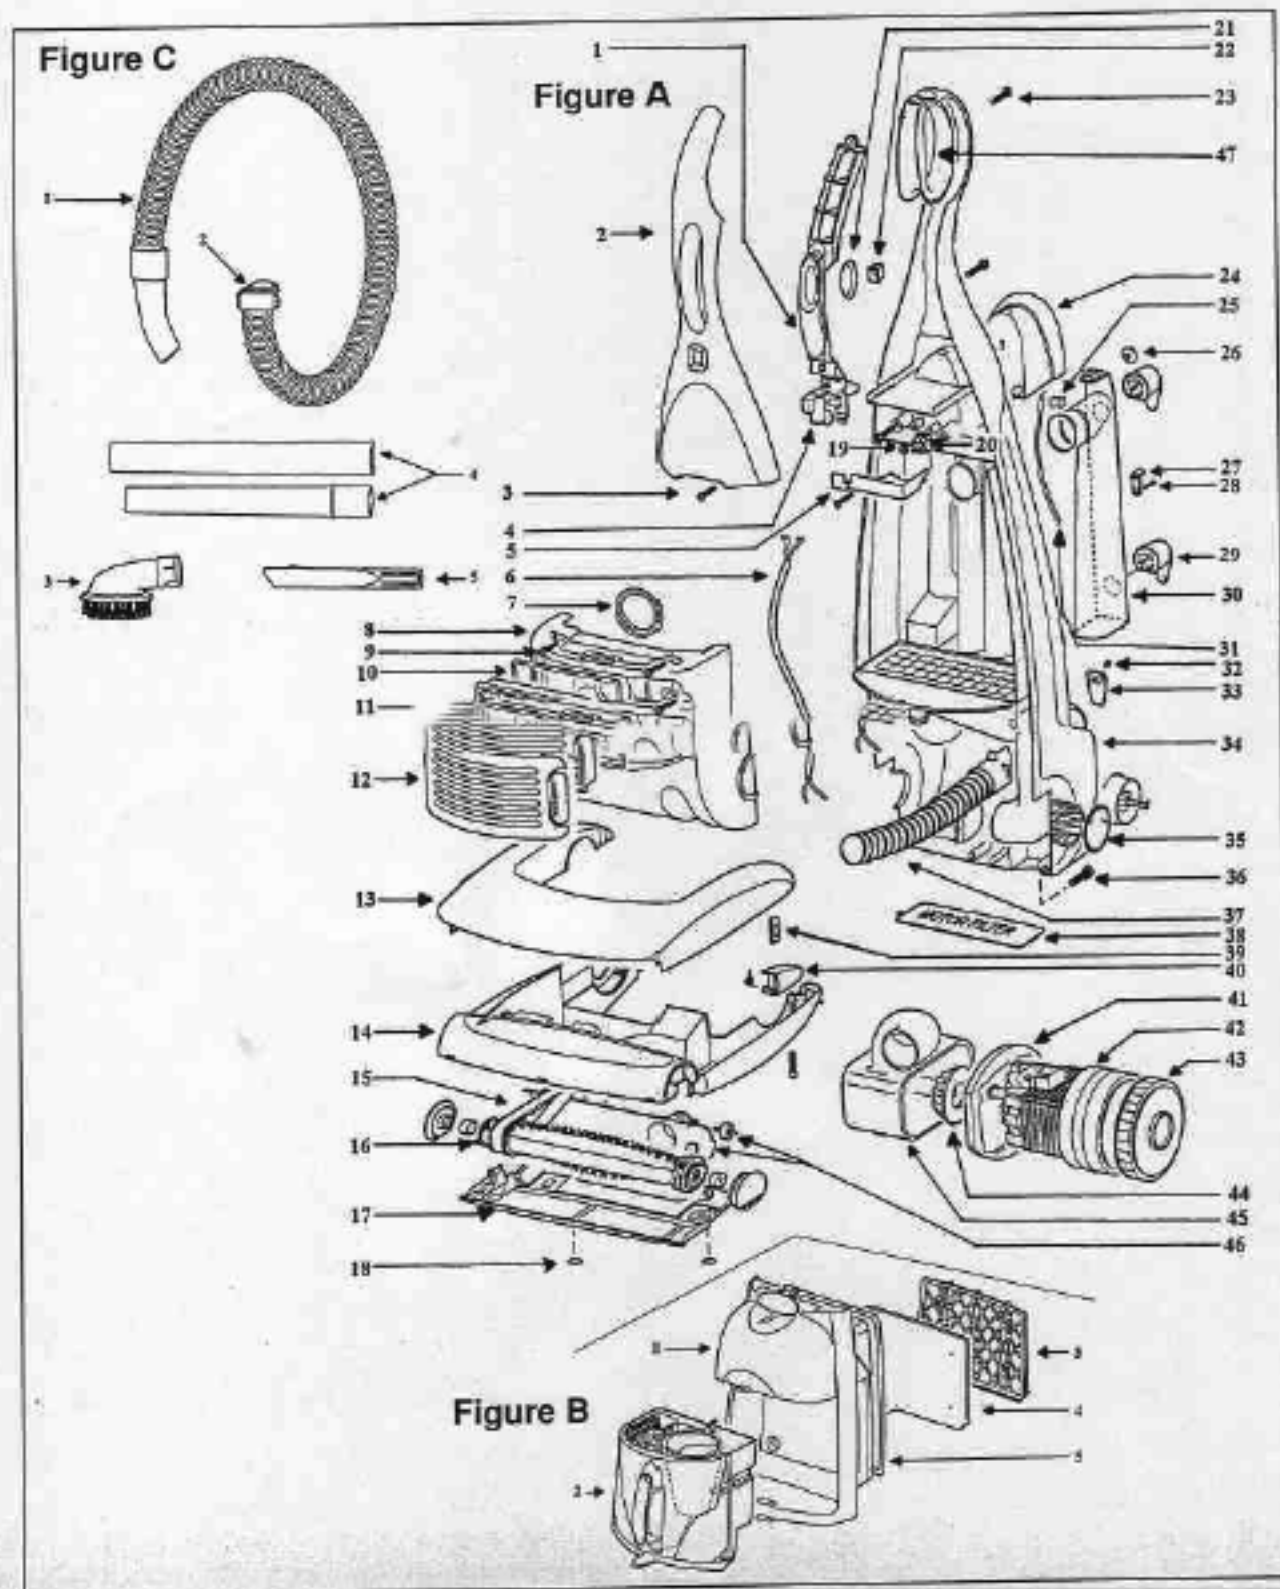

Original & Replacement **EUREKA** WHIRLWIND UPRIGHT Model 6140AT Shown

EUREKA Original & Replacement

WHIRLWIND UPRIGHT Model 6140AT Shown

Figure A

Key	Part No.	Description
1	E-65060	Trim with On/Off Graphics
2	E-60558	Handle Front
3	E-60603	Screw
4	E-60559	Blank Plug
5	E-60563	Wiring Cover
6	E-60592	Lower Cord
7	E-60579	Exhaust Chamber Seal
8	E-60577	Motor Cover Ass'y
9	E-60603	Screw
10	E-60578	Motor Cover Seal Gasket
11	E-60286	HEPA Filter
12	E-60580	Exhaust Grille
13	E-60574	Hood
14	E-60575	Lower Base Ass'y
15	E-60440	Belt 2 Pk
16	E-60468	Brushroll Ass'y
17	E-60589	Nozzle with Fastener
18	E-60598	1/4 Turn Fastener
19	E-60597	Push On Nut
20	E-60567	2 Way Terminal Block
21	E-60561	Switch Button
22	E-60562	Rocker Switch
23	E-60603	Screw
24	E-60564	Carrying Handle
25	E-60594	Card Holders
26	E-60598	1/4 Turn Fastener
27	E-60570	Tool Clip
28	E-60599	Screw
29		Cord Hook Sold Only with Airtube Ass'y
30	E-60568	Air Tube Ass'y
31	E-60566	Supply Cord
32	E-60600	Plastic Rivet
33	E-60573	Hose Retainer
34	E-60590	Body Ass'y
35	E-60601	Thrust Bearing
36	E-60603	Screw
37	E-60587	Coupling Ass'y with Hose
38	E-60428	Filter Pkg. (2 Mtr Filtr & 2 Cassette Filtr)
39	E-60576	Pedal Retainer
40		Body Release Pedal & Spring with Lower Base Only
41	E-60584	Foam Gasket
42	E-60602	Motor Ass'y
43	E-60586	Suspension Ring
44	E-60583	Suspension Block
45	E-60582	Exhaust Chamber (without Hole)
46	E-60588	Funnel Ass'y with Front Wheel & Axle
47	E-60591	Hand Grip

Figure B

KEY	PART NO.	DESCRIPTION
1	E-60554	Cassette Body
2	E-60553	Cassette Dust Container
3	E-60555	Exhaust Grille
4	E-60428	Filter Pkg. (2 Mtr Filtr & 2 Cassette Filtr)
5	E-60556	Cassette Foal Seal

Figure C

KEY	PART NO.	DESCRIPTION
1	E-60470-1	Hose Ass'y
2	E-60557	Hose Seal Gasket
3	E-60471	Dusting Brush
4	E-60595	Nesting Wands
5	E-60469	Crevice Tool