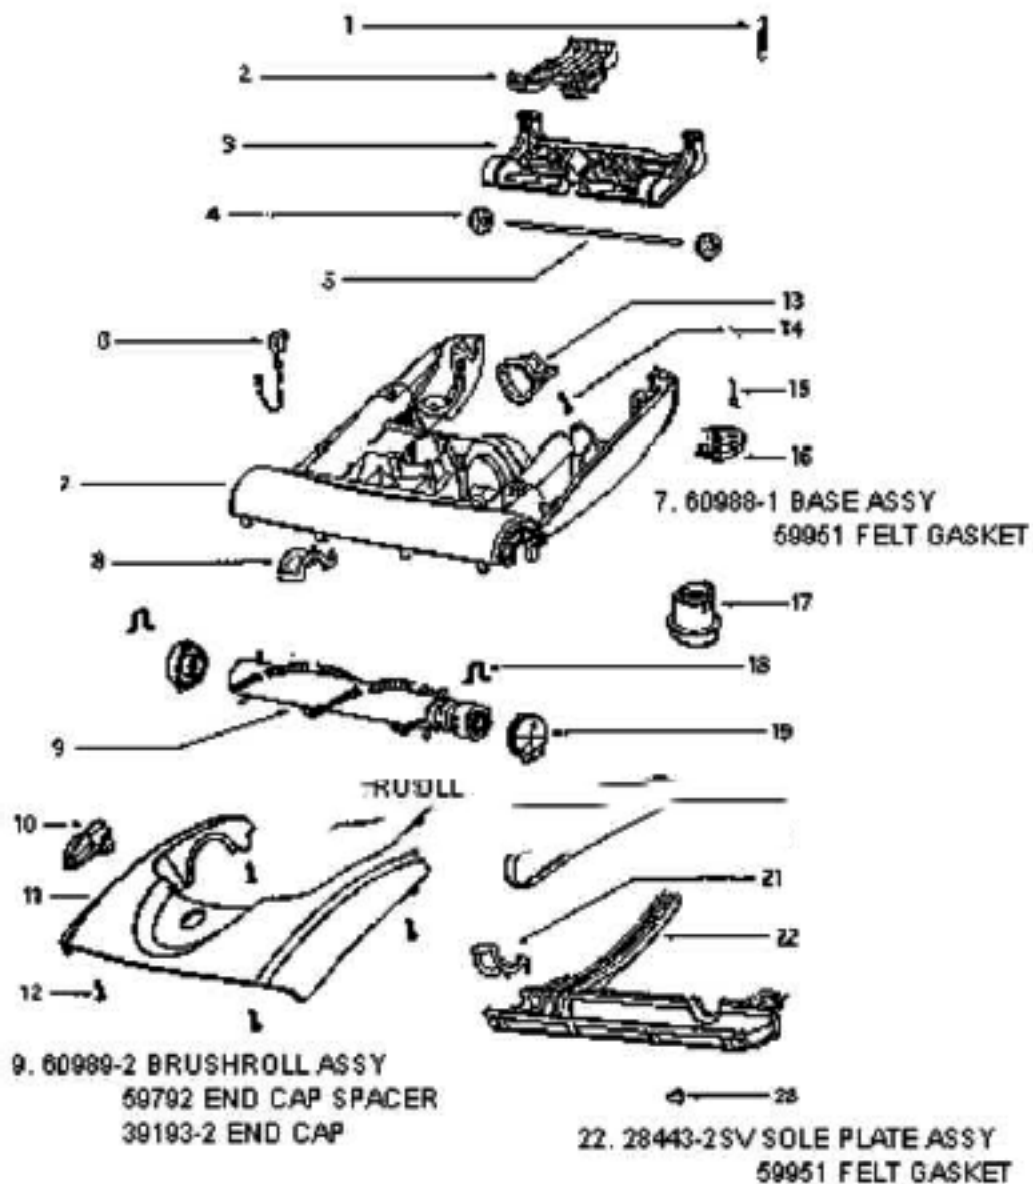

Ref #	Part	Description	Comments	Qty
1	61038-1	SWITCH/ELECTRONIC ASSY -		
2	15551-355N	HANDLE - FRONT		
4	39216-335N	PLUG - BLANKING		
5	39214	CABLE CLAMP		
7	39179-119N	HOLDER - SWITCH		
8	28197-4	BULKHEAD ASSEMBLY		
9	39180	COMPOSITE DISASTER FILTER		
10	39165-119N	WHEEL - REAR		
11	39171	SEAL - EXHAUST CHAMBER		
13	39187	BENT END CUP ASSEMBLY		
14	39170-335N	GRIP - HAND		
15	60956	SCREW PACKAGE		
16	61025	WASHER - PACKAGED		
17	53238-40	SCREW PACKAGE		
18	39189-333N	CLIP - TOOL		
19	39162-3	CARRY HANDLE ASSEMBLY		
20	28212A-1	AIR TUBE ASSEMBLY		
21	59675-119N	HOOK - CORD		
22	59680	RIVET - PACKAGED		
23	39196-119N	RETAINER - HOSE		
24	02436-335N	BODY		
25	59630-316N	RING - JOURNAL		
26	59657	AXLE - REAR WHEEL		
28	60808-8	FRONT COVER W/SEAL - PKGD		

Ref #	Part	Description	Comments	Qty
1	15489-119N	WHEEL CARRIAGE		
2	27329-20	CORD & PLUG ASSEMBLY		
3	28187-119N	ARM - LEVER		
4	28443-2SV	SOLE PLATE & GASKET ASSEM		
5	39151A-335N	KNOB - HT. ADJUSTMENT		
6	39168	WHEEL - FRONT		
7	39193-2	END CAPS - BRISTLED		
8	39197B-335N	PEDAL - BODY RELEASE		
9	39198	BODY RELEASE SPRING - PKG		
10	39253A	AXLE		
11	39255-335N	ACTUATOR - HT. ADJUSTMENT		
12	39267-316N	ADAPTER - ROSE		
13	59792	SPACER - END CAP		
14	59951	GASKET - FELT		
15	60440A	WHIRLWIND BELT PACKAGE		
16	60598-3	1/4 TURN FASTENER - PKG		
17	60856	SCREW PACKAGE		
18	60986-2	HOOD & GRAPHICS ASSEMBLY-		
19	60988-1	BASE ASSEMBLY - PACKAGED		
20	60989-2	BRUSHROLL ASSEMBLY - CART		
21	61027	SPRING - PACKAGED		

Ref #	Part	Description	Comments	Qty
1	28251-119N	NOZZLE - CREVICE		
2	39186	EXTENSION TUBES ASSEMBLY		
3	39205B-1	FLOOR & WALL BRUSH ASSEMB		
4	59949	TURBO NOZZLE ASSY (MODEL		
5	60470-1	TRANSPARENT HOSE ASSY-CAR		
6	60990-2	COMBINATION BRSH BRSTLD-C		
7	61525	PAPER BAG - STYLE DX		
8	71530			