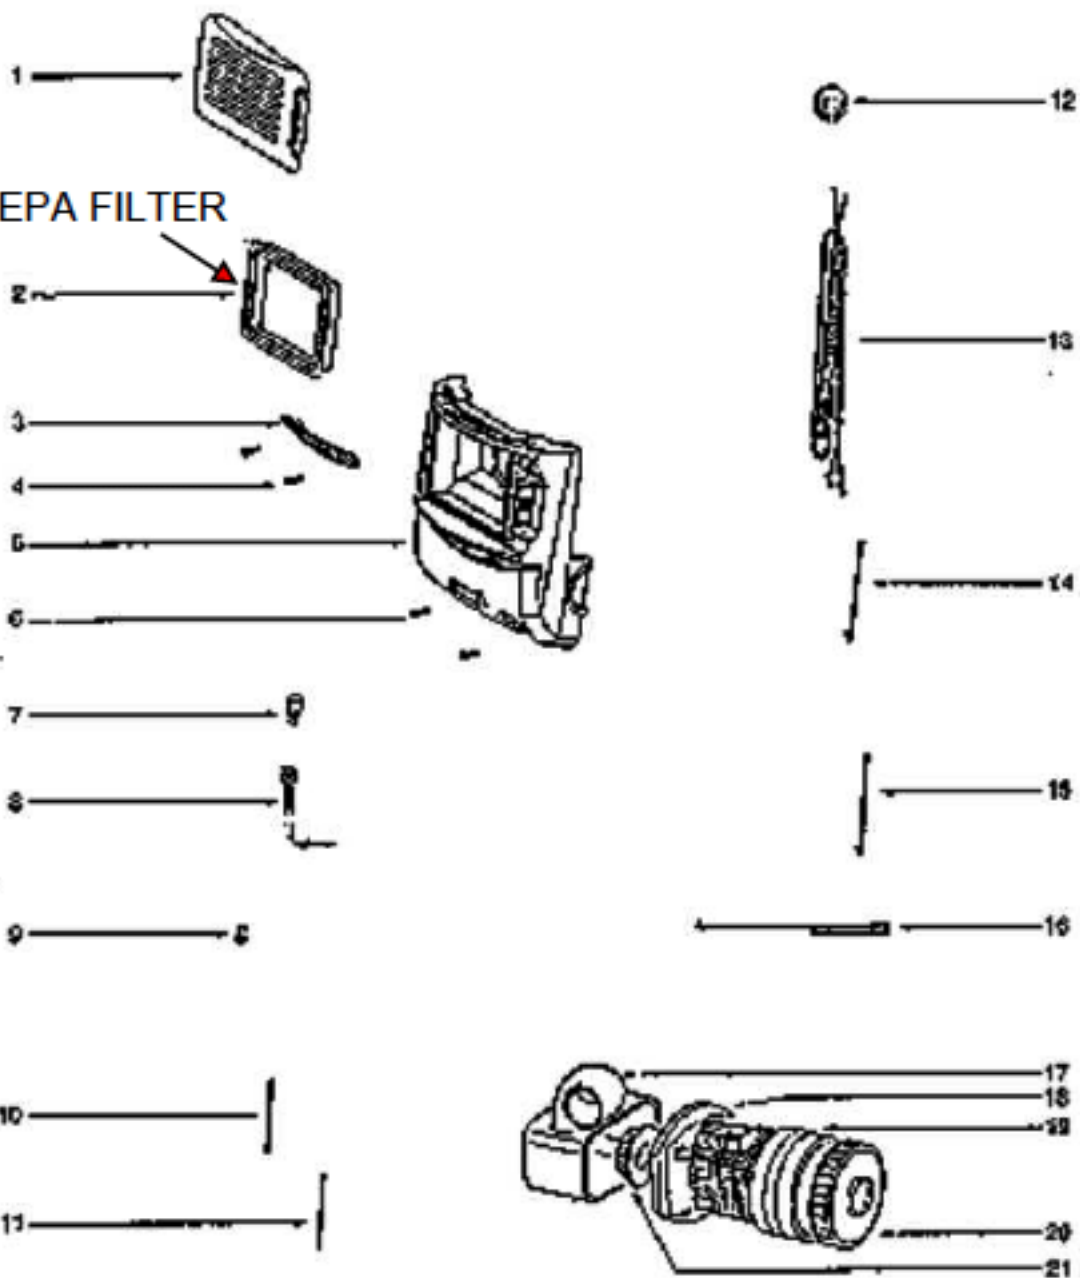

Ref #	Part	Description	Comments	Qty
1	61038-1	SWITCH/ELECTRONIC ASSY -		
2	15551-355N	HANDLE - FRONT		
4	39216-335N	PLUG - BLANKING		
5	39214	CABLE CLAMP		
7	39179-119N	HOLDER - SWITCH		
8	28197-4	BULKHEAD ASSEMBLY		
9	39180	COMPOSITE DISASTER FILTER		
10	39165-119N	WHEEL - REAR		
11	39171	SEAL - EXHAUST CHAMBER		
13	39187	BENT END CUP ASSEMBLY		
14	39170-335N	GRIP - HAND		
15	60956	SCREW PACKAGE		
16	61025	WASHER - PACKAGED		
17	53238-40	SCREW PACKAGE		
18	39189-333N	CLIP - TOOL		
19	39162-3	CARRY HANDLE ASSEMBLY		
20	28212A-1	AIR TUBE ASSEMBLY		
21	59675-119N	HOOK - CORD		
22	59680	RIVET - PACKAGED		
23	39196-119N	RETAINER - HOSE		
24	02436-335N	BODY		
25	59630-316N	RING - JOURNAL		
26	59657	AXLE - REAR WHEEL		
28	60808-8	FRONT COVER W/SEAL - PKGD		

Ref #	Part	Description	Comments	Qty
1	15489-119N	WHEEL CARRIAGE		
2	27329-20	CORD & PLUG ASSEMBLY		
3	28187-119N	ARM - LEVER		
4	28443-2SV	SOLE PLATE & GASKET ASSEM		
5	39151A-335N	KNOB - HT. ADJUSTMENT		
6	39168	WHEEL - FRONT		
7	39193-2	END CAPS - BRISTLED		
8	39197B-335N	PEDAL - BODY RELEASE		
9	39198	BODY RELEASE SPRING - PKG		
10	39253A	AXLE		
11	39255-335N	ACTUATOR - HT. ADJUSTMENT		
12	39267-316N	ADAPTER - ROSE		
13	59792	SPACER - END CAP		
14	59951	GASKET - FELT		
15	60440A	WHIRLWIND BELT PACKAGE		
16	60598-3	1/4 TURN FASTENER - PKG		
17	60856	SCREW PACKAGE		
18	60986-2	HOOD & GRAPHICS ASSEMBLY-		
19	60988-1	BASE ASSEMBLY - PACKAGED		
20	60989-2	BRUSHROLL ASSEMBLY - CART		
21	61027	SPRING - PACKAGED		