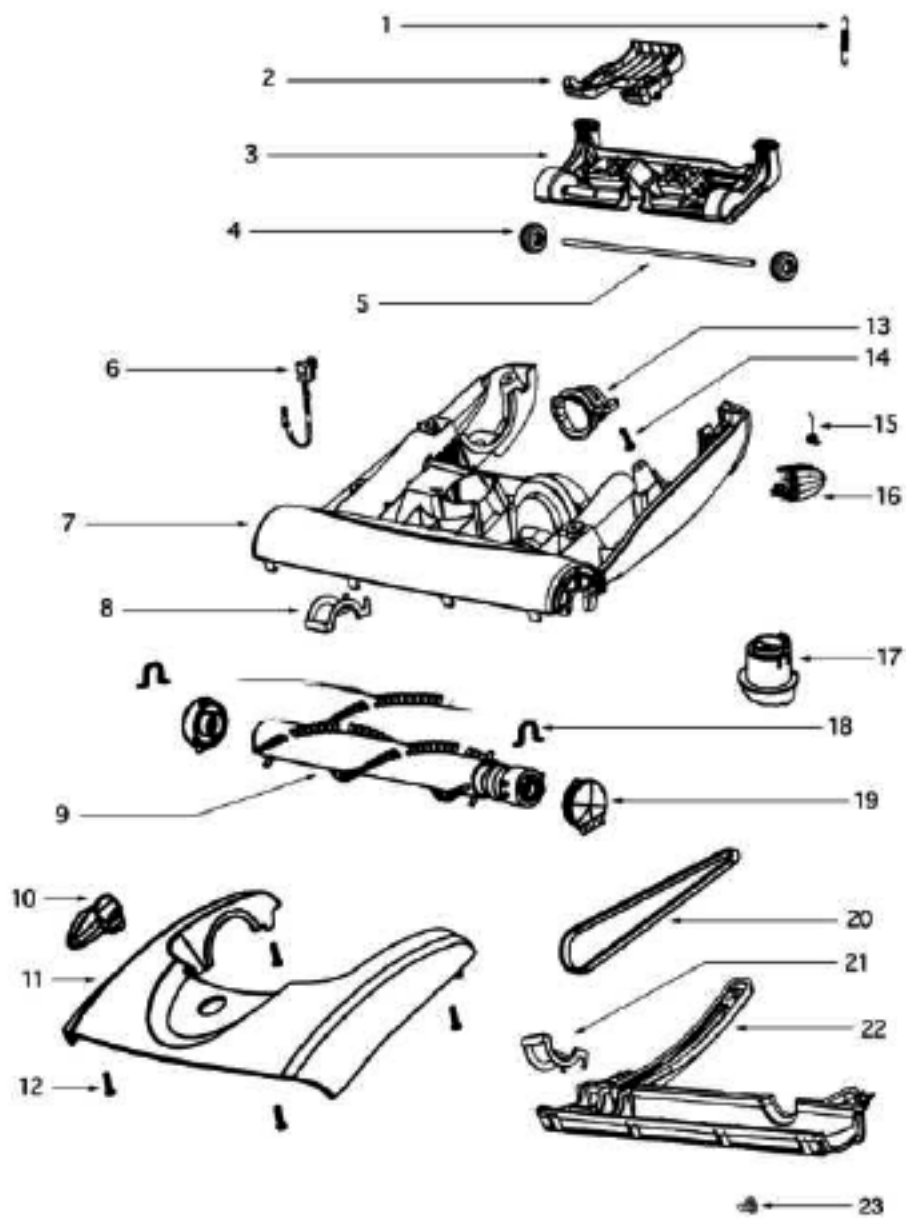

Ref #	Part	Description	Comments	Qty
1	61038-1	SWITCH/ELECTRONIC ASSY -		
2	15551-355N	HANDLE - FRONT		
3	60856	SCREW PACKAGE		
4	39216-335N	PLUG - BLANKING		
5	39214	CABLE CLAMP		
6	39179-119N	HOLDER - SWITCH		
7	28197-1	BULKHEAD ASSEMBLY		
8	39180	COMPOSITE DISASTER FILTER		
9	39165-119N	WHEEL - REAR		
10	39171	SEAL - EXHAUST CHAMBER		
11	59669-3	HOSE		
12	39187	BENT END CUP ASSEMBLY		
13	39170-335N	GRIP - HAND		
14	61025	WASHER - PACKAGED		
15	53238-40	SCREW PACKAGE		
16	39189-333N	CLIP - TOOL		
17	39162-3	CARRY HANDLE ASSEMBLY		
18	28212A-1	AIR TUBE ASSEMBLY		
19	59675-119N	HOOK - CORD		
20	59680	RIVET - PACKAGED		
21	39196-119N	RETAINER - HOSE		
22	02436-335N	BODY		
23	59830-316N	RING - JOURNAL		
24	59657	AXLE - REAR WHEEL		
25	39331A-1	CATCH (AS MACHINED)		
26	60808-9	FRONT COVER W/SEAL - PKGD		
27	59667-5	POTENTIOMETER SLIDER PRIN		
28	39179A-119N	HOLDER - SWITCH		
29	39178	ROCKER SWITCH		
30	59668-2	LAMP - NEON		
31	39327A	SPEED CONTROL MODULE		
32	59654	SEAL - BULKHEAD		
33	28415	CHAMBER - INLET (MACHINED)		
34	60603	SCREW - PKG		
35	28196-333N	CARRY HANDLE ASSEMBLY		
36	59673	SEAL - UPPER AIR TUBE		
37	60598-1	1/4 TURN FASTENER - PKG		
38	60810	WASHER PKG		

Ref #	Part	Description	Comments	Qty
1	61027	SPRING - PACKAGED		
2	28187-119N	ARM - LEVER		
3	15489-119N	WHEEL CARRIAGE		
4	39168	WHEEL - FRONT		
5	39253A	AXLE		
6	27329-20	CORD & PLUG ASSEMBLY		
7	60988-1	BASE ASSEMBLY - PACKAGED		
8	59951	GASKET - FELT		
9	60989-2	BRUSHROLL ASSEMBLY - CART		
10	39151A-335N	KNOB - HT. ADJUSTMENT		
11	60988-3	HOOD & GRAPHICS ASSEMBLY-		
12	60856	SCREW PACKAGE		
13	39267-316N	ADAPTER - HOSE		
14	60811	BODY RELEASE SPRING - PKG		
15	39197B-335N	PEDAL - BODY RELEASE		
16	39255-335N	ACTUATOR - HT. ADJUSTMENT		
17	59792	SPACER - END CAP		
18	39193-2	END CAPS - BRISTLED		
19	60440A	WHIRLWIND BELT PACKAGE		
20	28443-2SV	SOLE PLATE & GASKET ASSEM		
21	60598-3	1/4 TURN FASTENER - PKG		