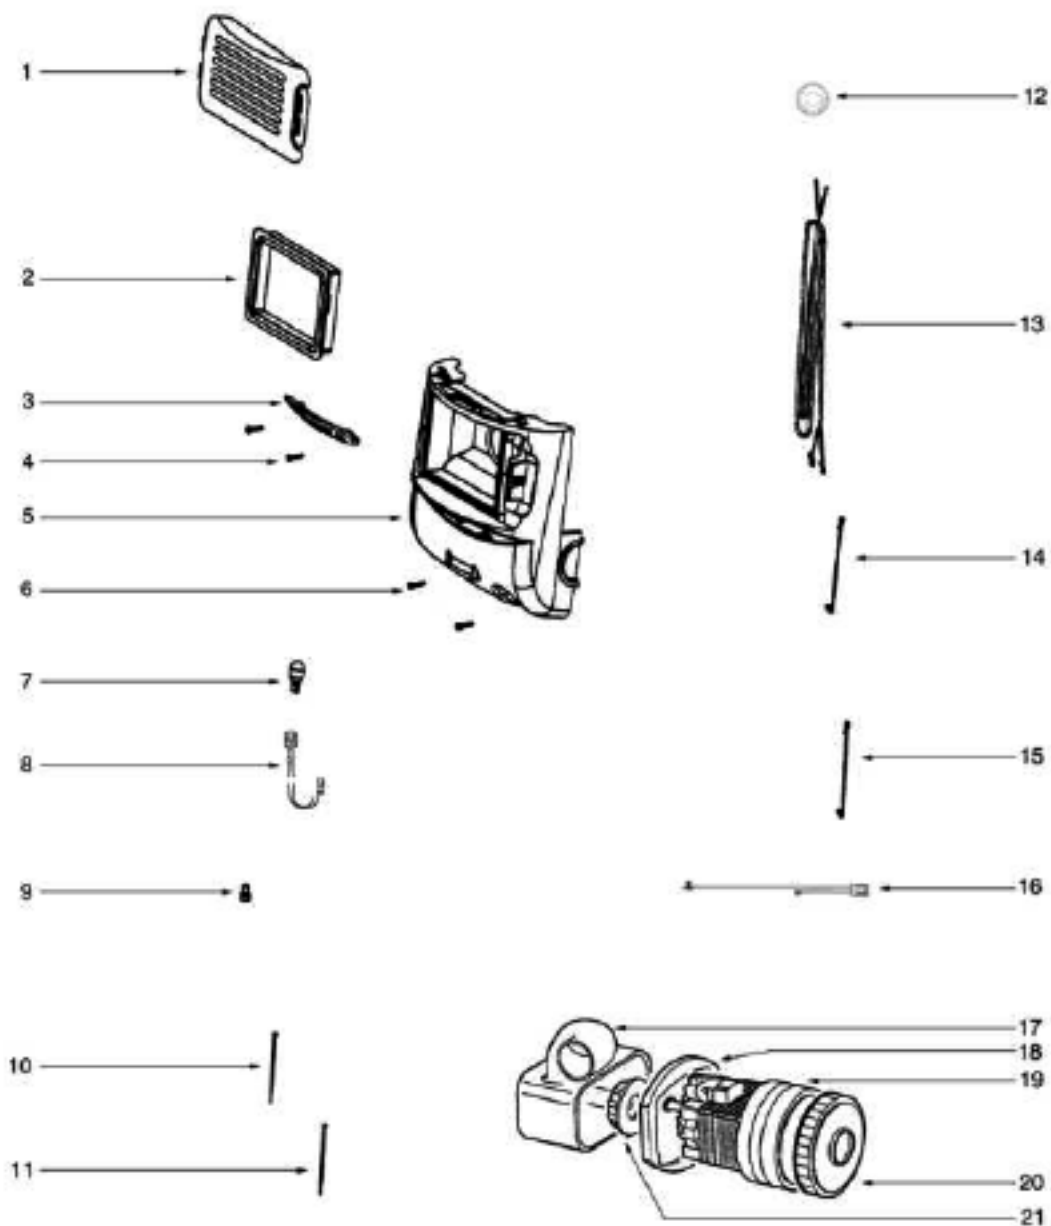

Ref #	Part	Description	Comments	Qty
1	61038-1	SWITCH/ELECTRONIC ASSY -		
2	15551-355N	HANDLE - FRONT		
3	60856	SCREW PACKAGE		
4	39216-335N	PLUG - BLANKING		
5	39214	CABLE CLAMP		
6	39179-119N	HOLDER - SWITCH		
7	28197-1	BULKHEAD ASSEMBLY		
8	39180	COMPOSITE DISASTER FILTER		
9	39165-119N	WHEEL - REAR		
10	39171	SEAL - EXHAUST CHAMBER		
11	59669-3	HOSE		
12	39187	BENT END CUP ASSEMBLY		
13	39170-335N	GRIP - HAND		
14	61025	WASHER - PACKAGED		
15	53238-40	SCREW PACKAGE		
16	39189-333N	CLIP - TOOL		
17	39162-3	CARRY HANDLE ASSEMBLY		
18	28212A-1	AIR TUBE ASSEMBLY		
19	59675-119N	HOOK - CORD		
20	59680	RIVET - PACKAGED		
21	39196-119N	RETAINER - HOSE		
22	02436-335N	BODY		
23	59830-316N	RING - JOURNAL		
24	59657	AXLE - REAR WHEEL		
25	39331A-1	CATCH (AS MACHINED)		
26	60808-9	FRONT COVER W/SEAL - PKGD		
27	59667-5	POTENTIOMETER SLIDER PRIN		
28	39179A-119N	HOLDER - SWITCH		
29	39178	ROCKER SWITCH		
30	59668-2	LAMP - NEON		
31	39327A	SPEED CONTROL MODULE		
32	59654	SEAL - BULKHEAD		
33	28415	CHAMBER - INLET (MACHINED)		
34	60603	SCREW - PKG		
35	28196-333N	CARRY HANDLE ASSEMBLY		
36	59673	SEAL - UPPER AIR TUBE		
37	60598-1	1/4 TURN FASTENER - PKG		
38	60810	WASHER PKG		

Ref #	Part	Description	Comments	Qty
1	61027	SPRING - PACKAGED		
2	28187-119N	ARM - LEVER		
3	15489-119N	WHEEL CARRIAGE		
4	39168	WHEEL - FRONT		
5	39253A	AXLE		
6	27329-20	CORD & PLUG ASSEMBLY		
7	60988-1	BASE ASSEMBLY - PACKAGED		
8	59951	GASKET - FELT		
9	60989-2	BRUSHROLL ASSEMBLY - CART		
10	39151A-335N	KNOB - HT. ADJUSTMENT		
11	60988-3	HOOD & GRAPHICS ASSEMBLY-		
12	60856	SCREW PACKAGE		
13	39267-316N	ADAPTER - HOSE		
14	60811	BODY RELEASE SPRING - PKG		
15	39197B-335N	PEDAL - BODY RELEASE		
16	39255-335N	ACTUATOR - HT. ADJUSTMENT		
17	59792	SPACER - END CAP		
18	39193-2	END CAPS - BRISTLED		
19	60440A	WHIRLWIND BELT PACKAGE		
20	28443-2SV	SOLE PLATE & GASKET ASSEM		
21	60598-3	1/4 TURN FASTENER - PKG		