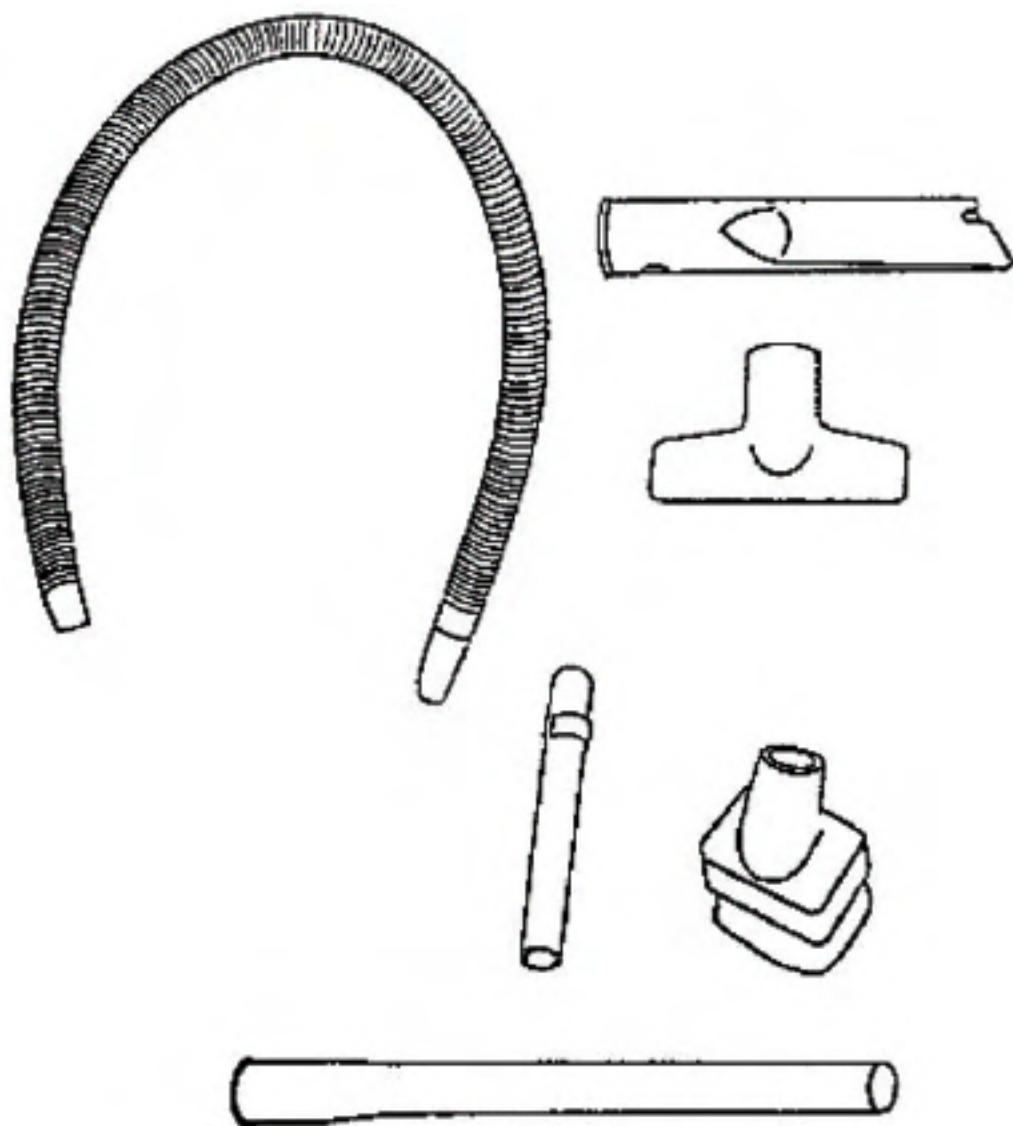

## PARTS2 - 6405AT

Ref #	Part	Description	Comments	Qty
1	14909-1	HANDLE - CARRYING		
2	14966	GASKET - ACCESS DOOR		
3	14967-1	ACCESS DOOR ASSY		
4	27345	ARM - CONVERTER (NLA)		
5	27384	FILTER - MOTOR		
6	27385	FRAME - FILTER		
7	27410	SWITCH - MICRO SNAP		
8	27566	DOOR - CONVERTER VALVE		
9	27898	UPPER CORD ASSEMBLY		
10	27902-1	REAR HOUSING ASSEMBLY		
11	27905-1	MTR COVER - PKGD - DOM.		
12	38243-1	CLAMP - MOTOR		
13	38410	SHIELD-MTR (NLA)		
14	38427	CLIP - WAND		
15	53214-2	WIRE SPLICE 5		
16	53238-24	SCREW PACKAGE		
17	53238-28	SCREW PKG		
18	53238-33	SCREW PACKAGE		
19	53238-34	SCREW PACKAGE		
20	53238-35	SCREW PACKAGE		
21	53238-4	SCREW PACKAGE		
22	54669-1	SCREW PACKAGE		
23	54710	SPRING-PKG 5 (NLA)		
24	54938-2	SCREW PACKAGE		
25	55463	GASKET - MOTOR STACK		
26	60012	MOTOR ASSY - CTND		
27	60140	HEPA FILTER PAK		

## PARTS1 - 6405AT

Ref #	Part	Description	Comments	Qty
1	02235-119N	PLATE - SOLE		
2	26270-3	WHEEL - REAR (26270- (NLA)		
3	27372-1	LEVER - ADJUSTMENT		
4	27405	PEDAL - FOOT		
5	27483-7	ADJUSTMENT COVER & GRPHCS		
6	35859A-1	WHEEL - FRONT		
7	38392	AXLE		
8	38407	CAP - FOOT PEDAL		
9	38457	AXLE - FRONT		
10	46713	TIE - CABLE (PURCHASED)		
11	46713-2	TIE - CABLE (PURCHASED)		
12	52100	BELT PKG ASSY (UPRIGHT)		
13	53076-2	SPRING & AXLE PACKAGE (6)		
14	53201	AXLE CLAMP - PACKAGED		
15	53214-2	WIRE SPLICE 5		
16	53238-11	SCREW PACKAGE		
17	53238-4	SCREW PACKAGE		
18	54343-5	motor assy.		
19	54705-5	HOOD ASSY - PACKAGE		
20	54706-6	BASE ASSY - PACKAGE		
21	54707	PUSH ON NUT -PKG 10		
22	54708	SPRING-PKG 10		
23	54709	PACKAGE - PRONG LOCK RETA		
24	58244	SCREW - HEIGHT ADJ		
25	58295	CLAMP CABLE		
26	58298	PIN - FOOT PEDAL		
27	58421	SHIELD - WIRE		
28	60174-1	ROLL ASSEMBLY REPLACEMENT		