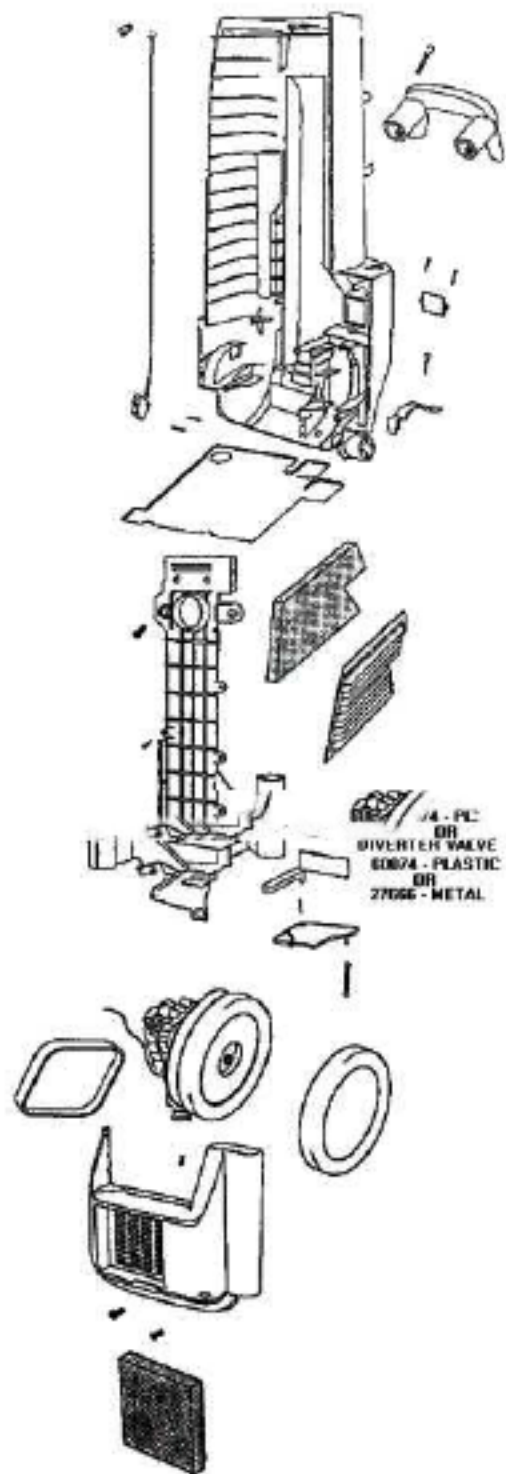

Ref#	Part	Description	Comments	Qty
1	26317A-3	RELEASE - CORD		
2	27514	LATCH - BAG COVER		
3	37761-2	BAG INDICATOR ASSEMBLY		
4	38348-2	SWITCH - ROCKER		
5	38394-3	SUPPLY CORD & TERMINAL AS		
6	53238-1	SCREW PACKAGE		
7	53238-37	SCREW PACKAGE		
8	54219-1	BUSHING - STRAIN RELIEF (
9	54711	PACKAGE - SPRING		
10	56750	CLIP - BAG INDICATOR		
11	58183	PAPER BAG - STYLE Y		

Ref#	Part	Description	Comments	Qty
1	02017-1	PLATE - SOLE		
2	26270-3	WHEEL - REAR		
3	27372-1	LEVER - ADJUSTMENT		
4	27376	LAMP SOCKET & HARNESS ASS		
5	27406	PEDAL - FOOT		
6	27412-1	LOWER CORD ASSEMBLY		
7	27483-3	ADJUSTMENT COVER & GRPHCS		
8	35859A-1	WHEEL - FRONT		
9	38389-1	COVER - PULLEY		
10	38392	AXLE		
11	38407	CAP - FOOT PEDAL		
12	38457	AXLE - FRONT		
13	46713	TIE - CABLE (PURCHASED)		
14	46713-2	TIE - CABLE		
15	53076-2	SPRING & AXLE PACKAGE (6)		
16	53201	CLAMPS - PACKAGE 10		
17	53214-2	WIRE SPLICE 5		
18	53238-11	SCREW PACKAGE		
19	53238-4	SCREW PACKAGE		
20	54343-2	MOTOR ASSEMBLY - PACKAGED		
21	54693-1	ROLL ASSEMBLY REPLACEMENT		
22	54705-4	HOOD ASSY - PACKAGE		
23	54706-1	BASE ASSY - PACKAGE		
24	54707	PACKAGE - PUSH ON NUT		
25	54708	PACKAGE - SPRING		
26	54709	PACKAGE - PRONG LOCK RETA		
27	57940	LAMP - HEADLIGHT		
28	58244	SCREW - HEIGHT ADJUSTMENT		
29	58295	CLAMP CABLE		
30	58298	PIN - FOOT PEDAL		
31	58421	SHIELD - WIRE		
32	30563A	BELT - DISTURBULATOR DRIV		