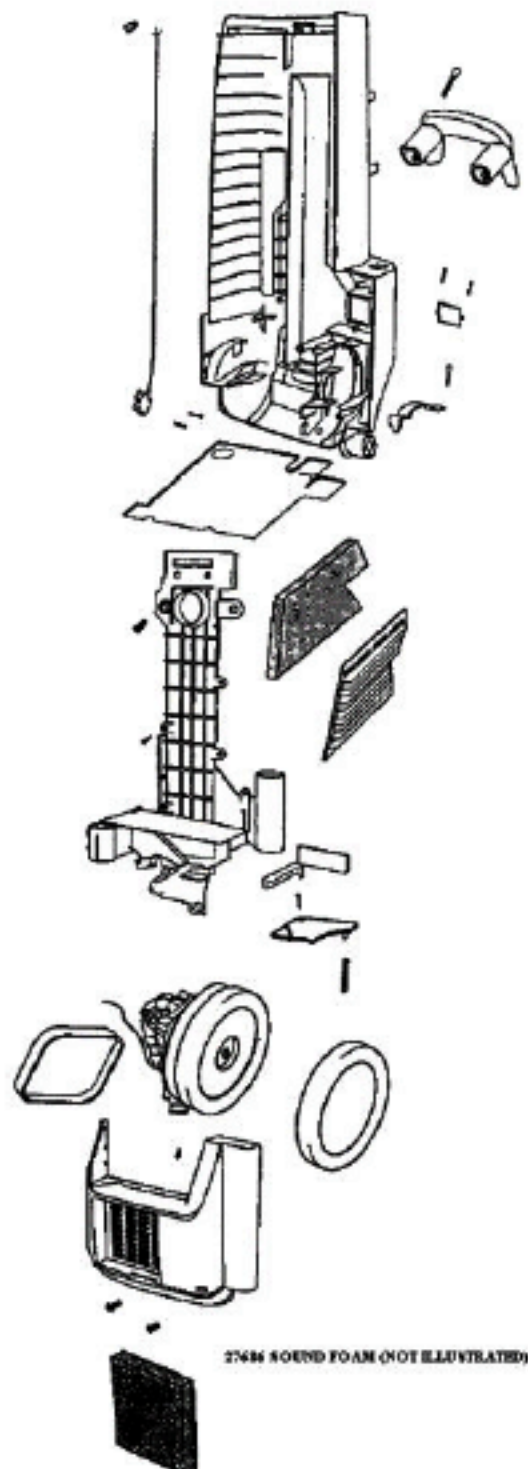

----- Manual continues below -----

PARTS3 - 6435AT

Ref #	Part	Description	Comments	Qty
1	26317A-3	RELEASE - CORD		
2	27514	LATCH - BAG COVER		
3	37761-2	BAG INDICATOR ASSEMBLY		
4	38348-3	SWITCH - ROCKER		
5	38394-3	SUPPLY CORD & TERMINALS		
6	53190-1	BUSHING - STRAIN RELIEF-P		
7	53238-1	SCREW PACKAGE		
8	53238-37	SCREW PACKAGE		
9	54711	PACKAGE - SPRING		
10	56750	CLIP - BAG INDICATOR		
11	58183	BAGS Y PAK		

PARTS1 - 6435AT

Ref #	Part	Description	Comments	Qty
1	02017-1	PLATE - SOLE		
2	26270-3	WHEEL - REAR		
3	27372-1	LEVER - ADJUSTMENT		
4	27376	LAMP SOCKET & HARNESS ASS		
5	27405	PEDAL - FOOT		
6	27412-1	LOWER CORD ASSEMBLY		
7	27483-3	ADJUSTMENT COVER & GRPHCS		
8	35858A-1	WHEEL - FRONT		
9	38392	AXLE		
10	38407	CAP - FOOT PEDAL		
11	38457	AXLE - FRONT		
12	46713	TIE - CABLE (PURCHASED)		
13	46713-2	TIE - CABLE (PURCHASED)		
14	53076-2	SPRING & AXLE PACKAGE (S)		
15	53201	CLAMPS - PACKAGE 10		
16	53214-2	WIRE SPLICE 5		
17	53238-11	SCREW PACKAGE		
18	53238-4	SCREW PACKAGE		
19	54343-2	MOTOR ASSEMBLY - PACKAGED		
20	54705-4	HOOD ASSY - PACKAGE		
21	54706-3	BASE ASSY - PACKAGE		
22	54707	PACKAGE - PUSH ON NUT		
23	54708	PACKAGE - SPRING		
24	54709	PACKAGE - PRONG LOCK RETA		
25	57940	LAMP - HEADLIGHT		
26	58244	SCREW - HEIGHT ADJUSTMENT		
27	58295	CLAMP CABLE		
28	58298	PIN - FOOT PEDAL		
29	58421	SHIELD - WIRE		
30	60011	ROLL ASSEMBLY REPLACEMENT		