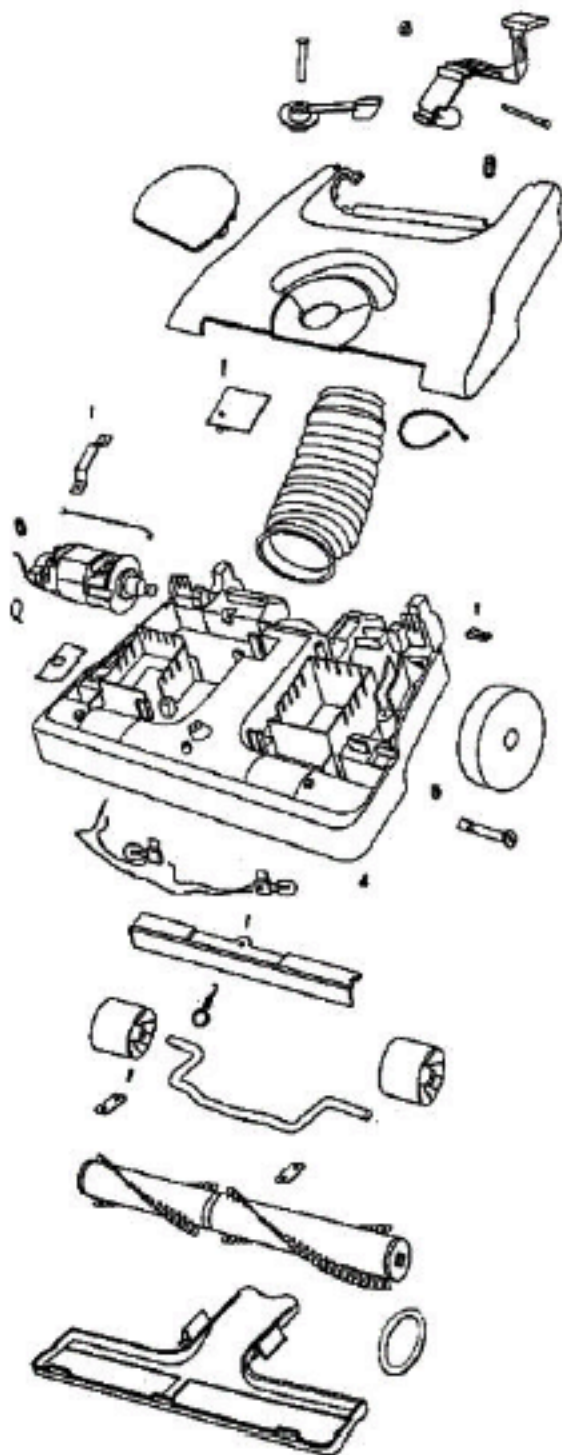

----- Manual continues below -----

PARTS3 - 6435AT

Ref #	Part	Description	Comments	Qty
1	26317A-3	RELEASE - CORD		
2	27514	LATCH - BAG COVER		
3	37761-2	BAG INDICATOR ASSEMBLY		
4	38348-3	SWITCH - ROCKER		
5	38394-3	SUPPLY CORD & TERMINALS		
6	53190-1	BUSHING - STRAIN RELIEF-P		
7	53238-1	SCREW PACKAGE		
8	53238-37	SCREW PACKAGE		
9	54711	PACKAGE - SPRING		
10	56750	CLIP - BAG INDICATOR		
11	58183	BAGS Y PAK		

PARTS1 - 6435AT

Ref #	Part	Description	Comments	Qty
1	02017-1	PLATE - SOLE		
2	26270-3	WHEEL - REAR		
3	27372-1	LEVER - ADJUSTMENT		
4	27376	LAMP SOCKET & HARNESS ASS		
5	27405	PEDAL - FOOT		
6	27412-1	LOWER CORD ASSEMBLY		
7	27483-3	ADJUSTMENT COVER & GRPHCS		
8	35858A-1	WHEEL - FRONT		
9	38392	AXLE		
10	38407	CAP - FOOT PEDAL		
11	38457	AXLE - FRONT		
12	46713	TIE - CABLE (PURCHASED)		
13	46713-2	TIE - CABLE (PURCHASED)		
14	53076-2	SPRING & AXLE PACKAGE (S)		
15	53201	CLAMPS - PACKAGE 10		
16	53214-2	WIRE SPLICE 5		
17	53238-11	SCREW PACKAGE		
18	53238-4	SCREW PACKAGE		
19	54343-2	MOTOR ASSEMBLY - PACKAGED		
20	54705-4	HOOD ASSY - PACKAGE		
21	54706-3	BASE ASSY - PACKAGE		
22	54707	PACKAGE - PUSH ON NUT		
23	54708	PACKAGE - SPRING		
24	54709	PACKAGE - PRONG LOCK RETA		
25	57940	LAMP - HEADLIGHT		
26	58244	SCREW - HEIGHT ADJUSTMENT		
27	58295	CLAMP CABLE		
28	58298	PIN - FOOT PEDAL		
29	58421	SHIELD - WIRE		
30	60011	ROLL ASSEMBLY REPLACEMENT		