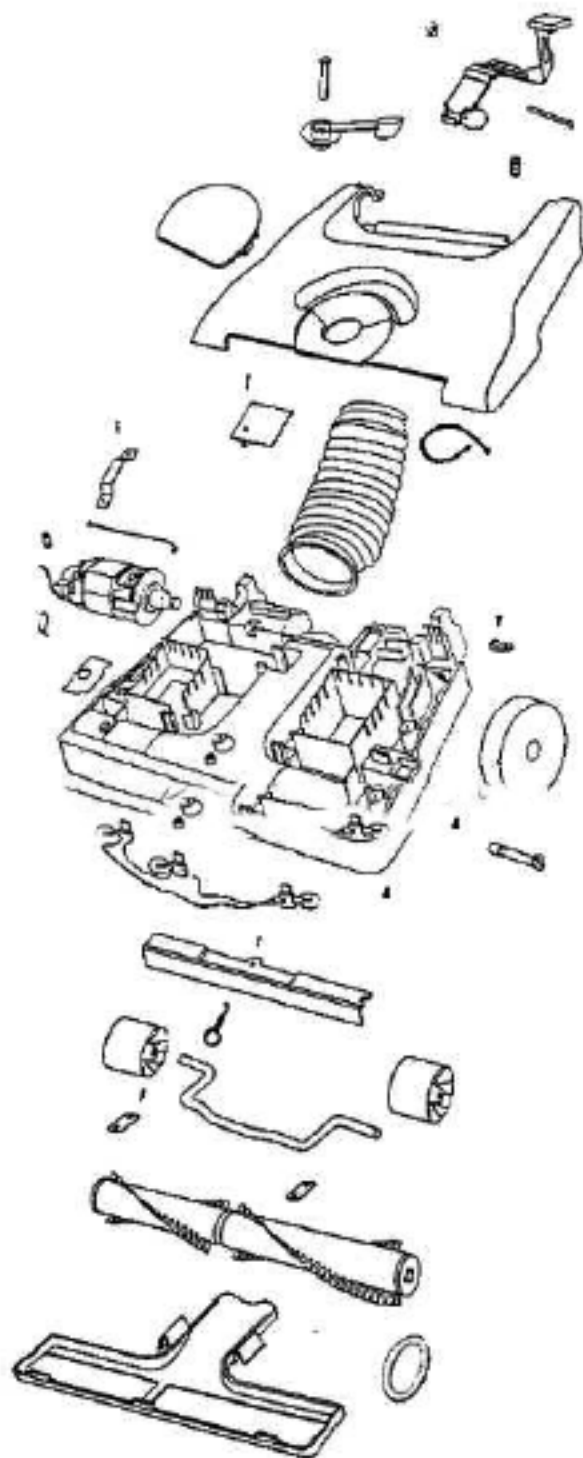

Ref#	Part	Description	Comments	Qty
1	02019A-6	HANDLE ASSEMBLY		
2	26317B-3	RELEASE - CORD		
3	27514	LATCH - BAG COVER		
4	27871	SWITCH - ROCKER		
5	37761-2	BAG INDICATOR ASSEMBLY		
6	38394-6	SUPPLY CORD & TERMINAL AS		
7	53222-5	LOCKWASHERS - PACKAGE 10		
8	53238-1	SCREW PACKAGE		
9	53238-37	SCREW PACKAGE		
10	54711	PACKAGE - SPRING		
11	56750	CLIP - BAG INDICATOR		
12	58183	PAPER BAG - STYLE Y		

Ref#	Part	Description	Comments	Qty
1	02235-119N	PLATE - SOLE		
2	26270-3	WHEEL - REAR		
3	27372-1	LEVER - ADJUSTMENT		
4	27376	LAMP SOCKET & HARNESS ASS		
5	27406	PEDAL - FOOT		
6	27412-1	LOWER CORD ASSEMBLY		
7	27483-3	ADJUSTMENT COVER & GRPHCS		
8	35858A-1	WHEEL - FRONT		
9	38392	AXLE		
10	38407	CAP - FOOT PEDAL		
11	38457	AXLE - FRONT		
12	46713	TIE - CABLE (PURCHASED)		
13	46713-2	TIE - CABLE		
14	52100	BELT PKG ASSY (UPRIGHT)		
15	53076-2	SPRING & AXLE PACKAGE (6)		
16	53201	CLAMPS - PACKAGE 10		
17	53214-2	WIRE SPLICE 5		
18	53238-11	SCREW PACKAGE		
19	53238-4	SCREW PACKAGE		
20	54343-5	MOTOR ASSEMBLY - PACKAGED		
21	54705-4	HOOD ASSY - PACKAGE		
22	54706-6	BASE ASSY - PACKAGE		
23	54707	PACKAGE - PUSH ON NUT		
24	54708	PACKAGE - SPRING		
25	54709	PACKAGE - PRONG LOCK RETA		
26	57940	LAMP - HEADLIGHT		
27	58244	SCREW - HEIGHT ADJUSTMENT		
28	58296	CLAMP CABLE		
29	58298	PIN - FOOT PEDAL		
30	58421	SHIELD - WIRE		
31	60167-1	ROLL ASSEMBLY REPLACEMENT		