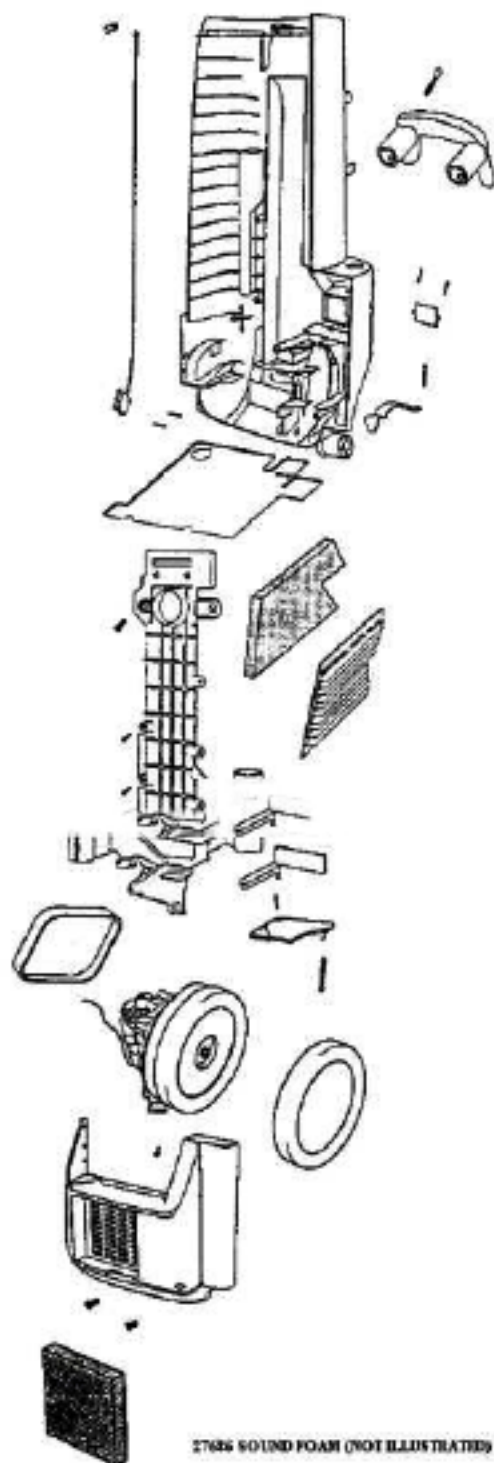

Ref#	Part	Description	Comments	Qty
1	02019A-6	HANDLE ASSEMBLY		
2	26317B-3	RELEASE - CORD		
3	27514	LATCH - BAG COVER		
4	27871	SWITCH - ROCKER		
5	37761-2	BAG INDICATOR ASSEMBLY		
6	38394-6	SUPPLY CORD & TERMINAL AS		
7	53222-5	LOCKWASHERS - PACKAGE 10		
8	53238-1	SCREW PACKAGE		
9	53238-37	SCREW PACKAGE		
10	54711	PACKAGE - SPRING		
11	56750	CLIP - BAG INDICATOR		
12	58183	PAPER BAG - STYLE Y		

Ref#	Part	Description	Comments	Qty
1	02235-119N	PLATE - SOLE		
2	26270-3	WHEEL - REAR		
3	27372-1	LEVER - ADJUSTMENT		
4	27376	LAMP SOCKET & HARNESS ASS		
5	27406	PEDAL - FOOT		
6	27412-1	LOWER CORD ASSEMBLY		
7	27483-3	ADJUSTMENT COVER & GRPHCS		
8	35858A-1	WHEEL - FRONT		
9	38392	AXLE		
10	38407	CAP - FOOT PEDAL		
11	38457	AXLE - FRONT		
12	46713	TIE - CABLE (PURCHASED)		
13	46713-2	TIE - CABLE		
14	52100	BELT PKG ASSY (UPRIGHT)		
15	53076-2	SPRING & AXLE PACKAGE (6)		
16	53201	CLAMPS - PACKAGE 10		
17	53214-2	WIRE SPLICE 5		
18	53238-11	SCREW PACKAGE		
19	53238-4	SCREW PACKAGE		
20	54343-5	MOTOR ASSEMBLY - PACKAGED		
21	54705-4	HOOD ASSY - PACKAGE		
22	54706-6	BASE ASSY - PACKAGE		
23	54707	PACKAGE - PUSH ON NUT		
24	54708	PACKAGE - SPRING		
25	54709	PACKAGE - PRONG LOCK RETA		
26	57940	LAMP - HEADLIGHT		
27	58244	SCREW - HEIGHT ADJUSTMENT		
28	58296	CLAMP CABLE		
29	58298	PIN - FOOT PEDAL		
30	58421	SHIELD - WIRE		
31	60167-1	ROLL ASSEMBLY REPLACEMENT		