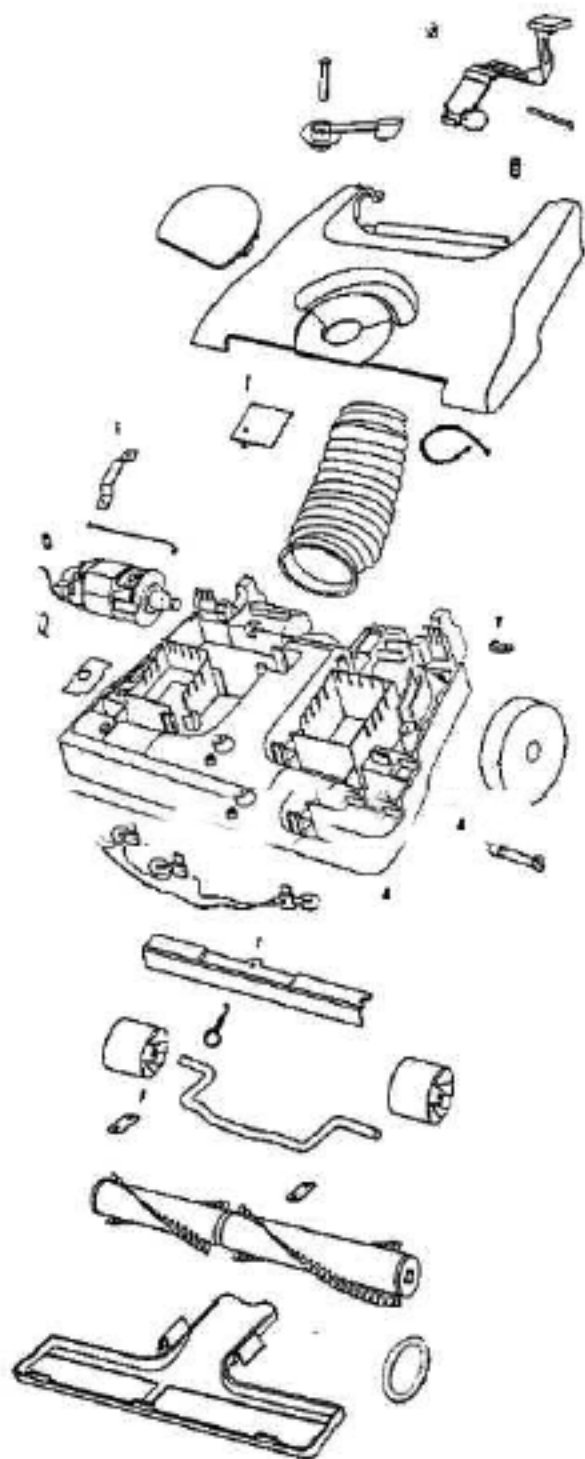

Ref#	Part	Description	Comments	Qty
1	02019A-6	HANDLE ASSEMBLY		
2	26317B-3	RELEASE - CORD		
3	27514	LATCH - BAG COVER		
4	27871	SWITCH - ROCKER		
5	37761-2	BAG INDICATOR ASSEMBLY		
6	38394-6	SUPPLY CORD & TERMINAL AS		
7	53222-5	LOCKWASHERS - PACKAGE 10		
8	53238-1	SCREW PACKAGE		
9	53238-37	SCREW PACKAGE		
10	54711	PACKAGE - SPRING		
11	56750	CLIP - BAG INDICATOR		
12	58183	PAPER BAG - STYLE Y		

Ref#	Part	Description	Comments	Qty
1	02235-119N	PLATE - SOLE		
2	26270-3	WHEEL - REAR		
3	27372-1	LEVER - ADJUSTMENT		
4	27376	LAMP SOCKET & HARNESS ASS		
5	27406	PEDAL - FOOT		
6	27412-1	LOWER CORD ASSEMBLY		
7	27483-3	ADJUSTMENT COVER & GRPHCS		
8	35858A-1	WHEEL - FRONT		
9	38392	AXLE		
10	38407	CAP - FOOT PEDAL		
11	38457	AXLE - FRONT		
12	46713	TIE - CABLE (PURCHASED)		
13	46713-2	TIE - CABLE		
14	52100	BELT PKG ASSY (UPRIGHT)		
15	53076-2	SPRING & AXLE PACKAGE (6)		
16	53201	CLAMPS - PACKAGE 10		
17	53214-2	WIRE SPLICE 5		
18	53238-11	SCREW PACKAGE		
19	53238-4	SCREW PACKAGE		
20	54343-5	MOTOR ASSEMBLY - PACKAGED		
21	54705-4	HOOD ASSY - PACKAGE		
22	54706-6	BASE ASSY - PACKAGE		
23	54707	PACKAGE - PUSH ON NUT		
24	54708	PACKAGE - SPRING		
25	54709	PACKAGE - PRONG LOCK RETA		
26	57940	LAMP - HEADLIGHT		
27	58244	SCREW - HEIGHT ADJUSTMENT		
28	58296	CLAMP CABLE		
29	58298	PIN - FOOT PEDAL		
30	58421	SHIELD - WIRE		
31	60167-1	ROLL ASSEMBLY REPLACEMENT		