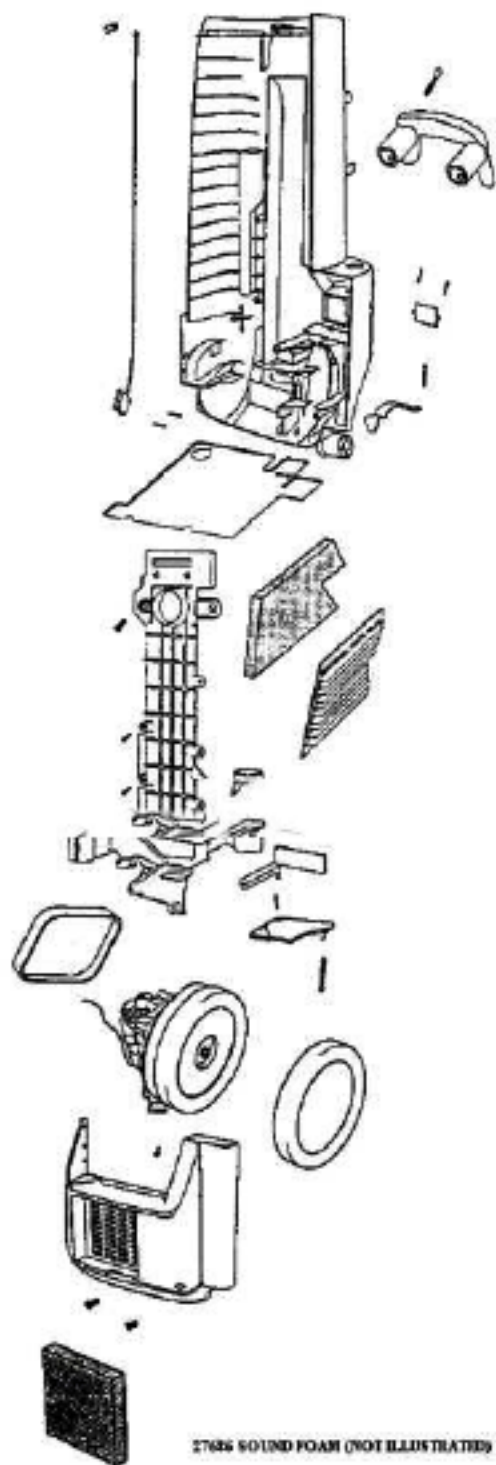

Ref#	Part	Description	Comments	Qty
1	02019A-6	HANDLE ASSEMBLY		
2	26317B-3	RELEASE - CORD		
3	27514	LATCH - BAG COVER		
4	27871	SWITCH - ROCKER		
5	37761-2	BAG INDICATOR ASSEMBLY		
6	38394-6	SUPPLY CORD & TERMINAL AS		
7	53222-5	LOCKWASHERS - PACKAGE 10		
8	53238-1	SCREW PACKAGE		
9	53238-37	SCREW PACKAGE		
10	54711	PACKAGE - SPRING		
11	56750	CLIP - BAG INDICATOR		
12	58183	PAPER BAG - STYLE Y		

Ref#	Part	Description	Comments	Qty
1	02235-119N	PLATE - SOLE		
2	26270-3	WHEEL - REAR		
3	27372-1	LEVER - ADJUSTMENT		
4	27376	LAMP SOCKET & HARNESS ASS		
5	27406	PEDAL - FOOT		
6	27412-1	LOWER CORD ASSEMBLY		
7	27483-3	ADJUSTMENT COVER & GRPHCS		
8	35858A-1	WHEEL - FRONT		
9	38392	AXLE		
10	38407	CAP - FOOT PEDAL		
11	38457	AXLE - FRONT		
12	46713	TIE - CABLE (PURCHASED)		
13	46713-2	TIE - CABLE		
14	52100	BELT PKG ASSY (UPRIGHT)		
15	53076-2	SPRING & AXLE PACKAGE (6)		
16	53201	CLAMPS - PACKAGE 10		
17	53214-2	WIRE SPLICE 5		
18	53238-11	SCREW PACKAGE		
19	53238-4	SCREW PACKAGE		
20	54343-5	MOTOR ASSEMBLY - PACKAGED		
21	54705-4	HOOD ASSY - PACKAGE		
22	54706-6	BASE ASSY - PACKAGE		
23	54707	PACKAGE - PUSH ON NUT		
24	54708	PACKAGE - SPRING		
25	54709	PACKAGE - PRONG LOCK RETA		
26	57940	LAMP - HEADLIGHT		
27	58244	SCREW - HEIGHT ADJUSTMENT		
28	58296	CLAMP CABLE		
29	58298	PIN - FOOT PEDAL		
30	58421	SHIELD - WIRE		
31	60167-1	ROLL ASSEMBLY REPLACEMENT		