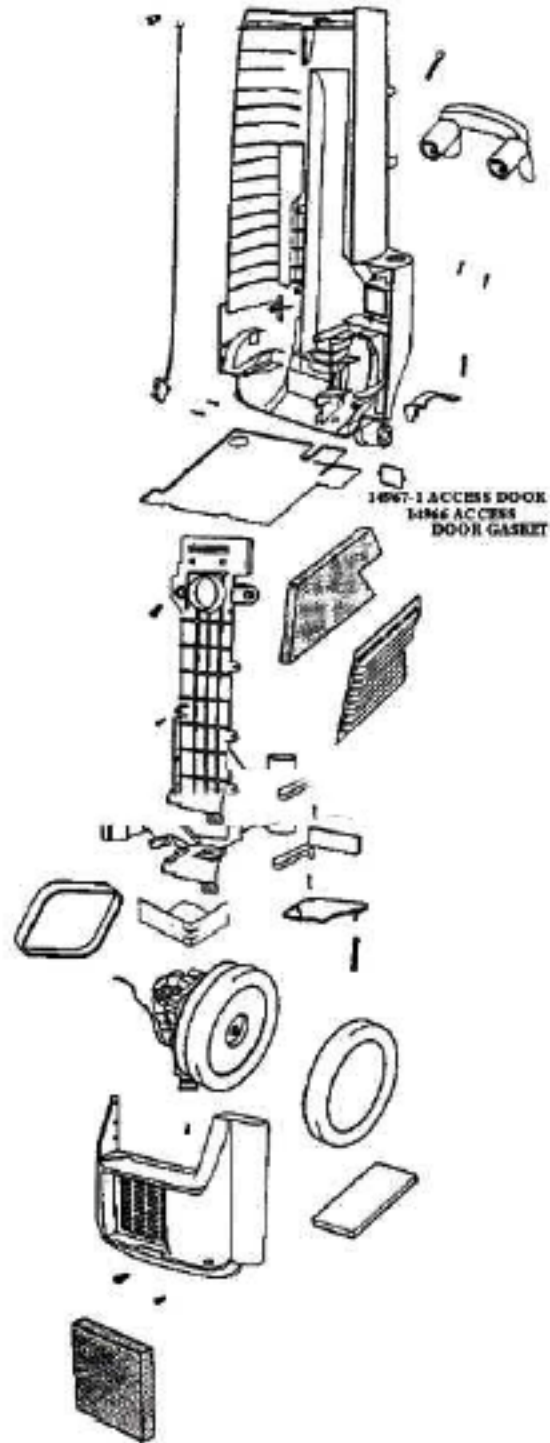

17128-1 DISTURBILATOR ASSY  
17128 DISTURBILATOR CAP  
17530 DESL. CAP COVER

Ref #	Part	Description	Comments	Qty
1	02017-1	PLATE - SOLE		
2	26270-3	WHEEL - REAR		
3	27335	DISTURBULATOR CAP		
4	27372-1	LEVER - ADJUSTMENT		
5	27376	LAMP SOCKET & HARNESS ASS		
6	27405	PEDAL - FOOT		
7	27412-1	LOWER CORD ASSEMBLY		
8	27483-8	ADJUSTMENT COVER & GRPHCS		
9	27530	DISCONTINUED! Please call the service center at 1-800-246-7808 for more information.		
10	35859A-1	WHEEL - FRONT		
11	38392	AXLE		
12	38407	CAP - FOOT PEDAL		
13	38457	AXLE - FRONT		
14	46713	TIE - CABLE (PURCHASED)		
15	46713-2	TIE - CABLE (PURCHASED)		
16	52100	BELT PKG ASSY (UPRIGHT)		
17	53076-2	SPRING & AXLE PACKAGE (S)		
18	53201	CLAMPS - PACKAGE 10		
19	53214-2	WIRE SPLICE 5		
20	53238-11	SCREW PACKAGE		
21	53238-4	SCREW PACKAGE		
22	54343-3	MOTOR ASSEMBLY - PACKAGED		
23	54705-8	HOOD ASSY - PACKAGE		
24	54706-5	BASE REPLACEMENT KIT		
25	54707	PACKAGE - PUSH ON NUT		
26	54708	PACKAGE - SPRING		
27	54709	PACKAGE - PRONG LOCK RETA		
28	57940	LAMP - HEADLIGHT		
29	58244	SCREW - HEIGHT ADJUSTMENT		
30	58295	CLAMP CABLE		
31	58298	PIN - FOOT PEDAL		
32	58421	SHIELD - WIRE		
33	60090-1	ROLL ASSEMBLY REPLACEMENT		

Ref#	Part	Description	Comments	Qty
1	14909-1	HANDLE - CARRYING		
2	14966	GASKET - ACCESS DOOR		
3	14967-1	ACCESS DOOR ASSY		
4	27345	ARM - CONVERTER		
5	27384	FILTER - MOTOR		
6	27385	FRAME - FILTER		
7	27410	SWITCH - MICRO SNAP		
8	27536A	FILTER - FINAL		
9	27666	DOOR - CONVERTER VALVE		
10	27686	SOUND FOAM		
11	38243-1	CLAMP - MOTOR		
12	38410	SHIELD - MOTOR		
13	38427	CLIP - WAND		
14	38618	DEFLECTOR - AIR		
15	53214-2	WIRE SPLICE 5		
16	53238-23	SCREW PACKAGE		
17	53238-28	SCREW PACKAGE		
18	53238-34	SCREW PACKAGE		
19	53238-35	SCREW PACKAGE		
20	53238-4	SCREW PACKAGE		
21	54669-1	SCREW PACKAGE		
22	54710	PACKAGE - SPRING		
23	54938-2	SCREW PACKAGE		
24	55463	GASKET - MOTOR STACK		
25	60012	MOTOR ASSY - CTND		
26	60074	REAR HOUSING KIT		