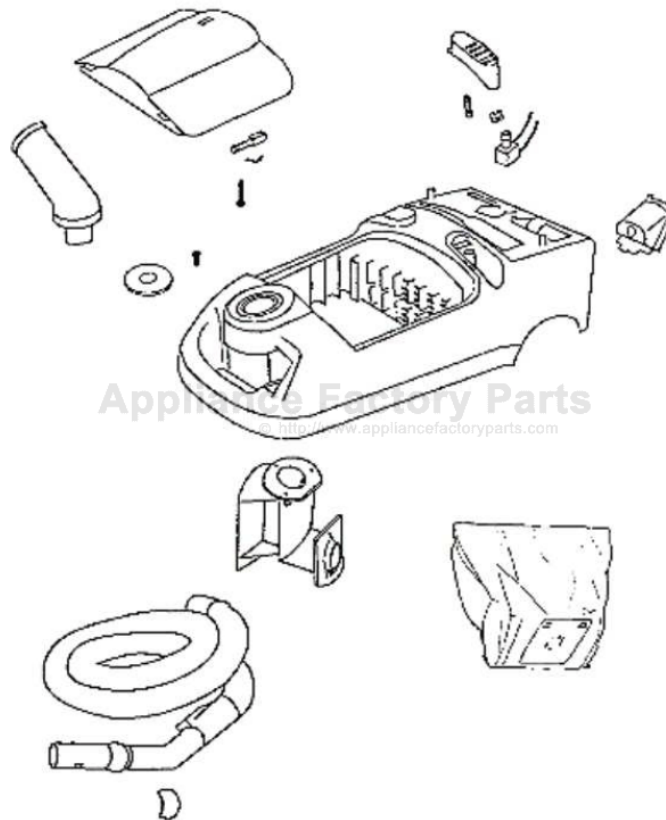

[Find Your Eureka Vacuum Cleaner Parts - Select From 855 Models](#)

----- Manual continues below part list -----