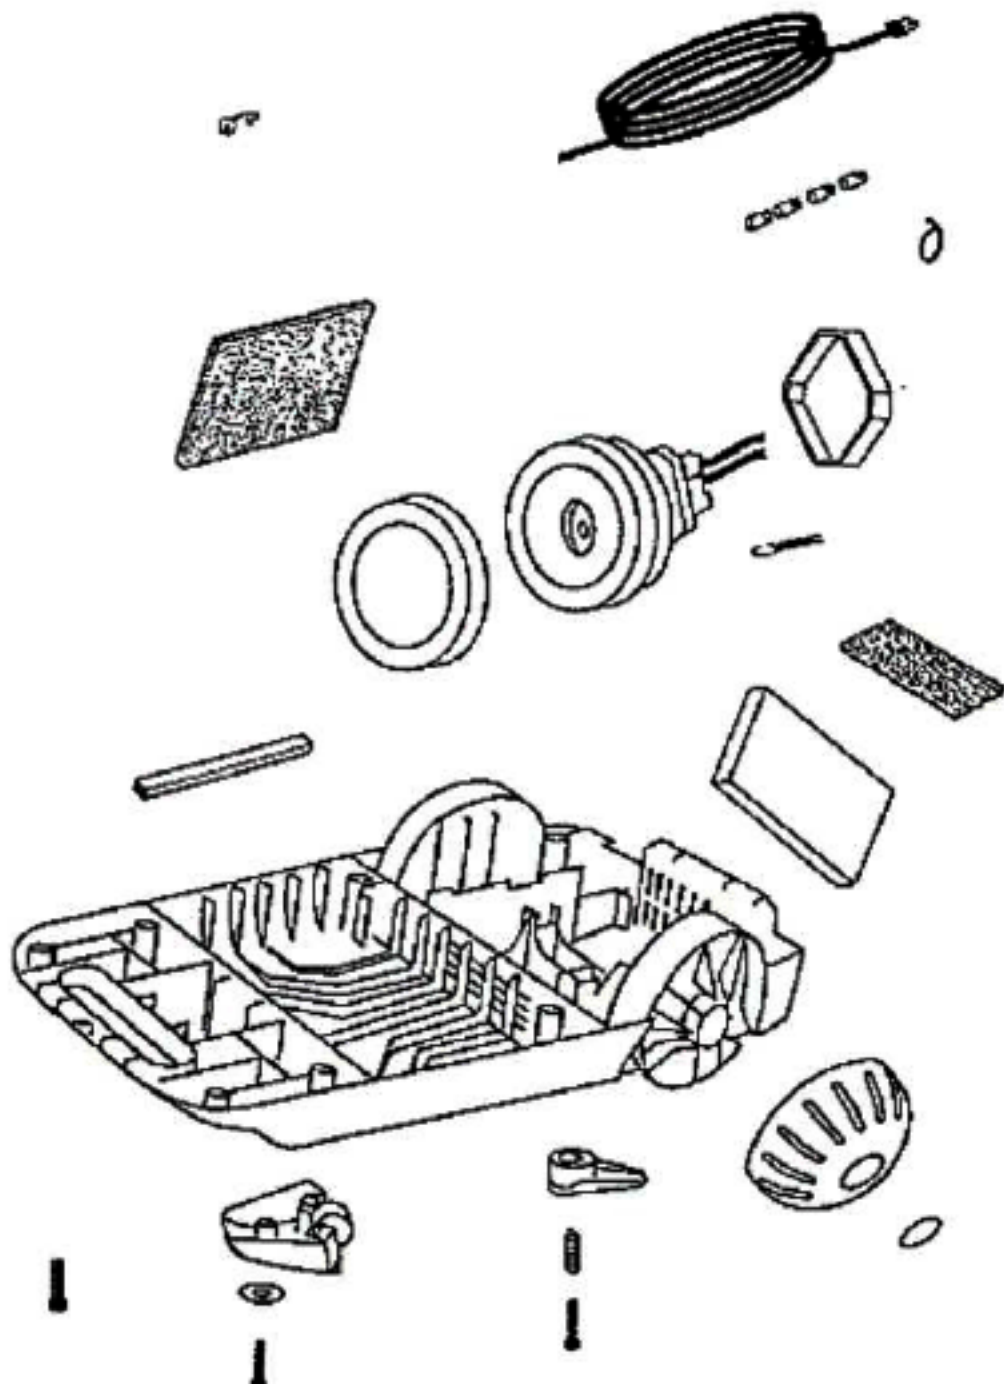

----- Manual continues below part list -----

Available Replacement Parts for Eureka 6750A

E-37657	FILTER, CANISTER, 1PK
195-9488	14 INCH WIRE DOLLY - 4 SOCKET

PARTS1 - 6750A

Ref #	Part	Description	Comments	Qty
1	14905-2	PLATE - HOSE		
2	27380A-1	SEAL - SWIVEL HOSE		
3	36341-2	SWITCH - PUSH		
4	37653-3	BLEEDER		
5	37761-1	BAG INDICATOR ASSEMBLY		
6	38386-1	BUTTON		
7	53238-1	SCREW PACKAGE		
8	53257-1	SCREWS - PACKAGE 10		
9	54546-1	This part is obsolete and there is no substitute available.		
10	54635-1	BAG COVER & GRAPHICS - PK		
11	54637-1	CONNECTOR ASSY - HOSE (CR		
12	55446	NUT - SWITCH		
13	55794	SPRING		
14	56750	CLIP - BAG INDICATOR		
15	57698	PAPER BAG PKG ASSY (STYLE		

PARTS2 - 6750A

Ref #	Part	Description	Comments	Qty
1	26715A	GASKET - MOTOR MOUNTING		
2	27366-1	WHEEL - REAR		
3	27382-2	CORD - LOW LEAD (18 GA)		
4	37403-1	CASTER		
5	37490-3	RELEASE - CORD		
6	37657	FILTER - MOTOR		
7	37710-1	FILTER - EXHAUST		
8	37966	SOUND FOAM		
9	38363-1	WHEEL - REAR		
10	53141	TIE - CABLE (PURCHASED)		
11	53190-1	BUSHING - STRAIN RELIEF-P		
12	53197-1	SCREW PACKAGE		
13	53214-2	WIRE SPLICE 5		
14	53238-8	SCREW PACKAGE		
15	54404	MOTOR ASSY - CTND		
16	55483	GASKET - MOTOR STACK		
17	56088	SPRING		
18	56326-1	TUBE - WIRE		
19	56376	WASHER		
20	57720	THERMOSTAT		

6750A

STRIP 1/8" WIDE X 1/4" THICK X 60"

STRIP
END OF TOOL

SCREW 1/2"
CORNER TIGHTENING
WASHER-SCREW

SCREW
ELECTRIC SCREW

SCREW 1/2"
FLORIN SCREW WITH
FLORIN NUT

SCREW
LINED SCREW SCREW

ACCESSORIES - 6750A