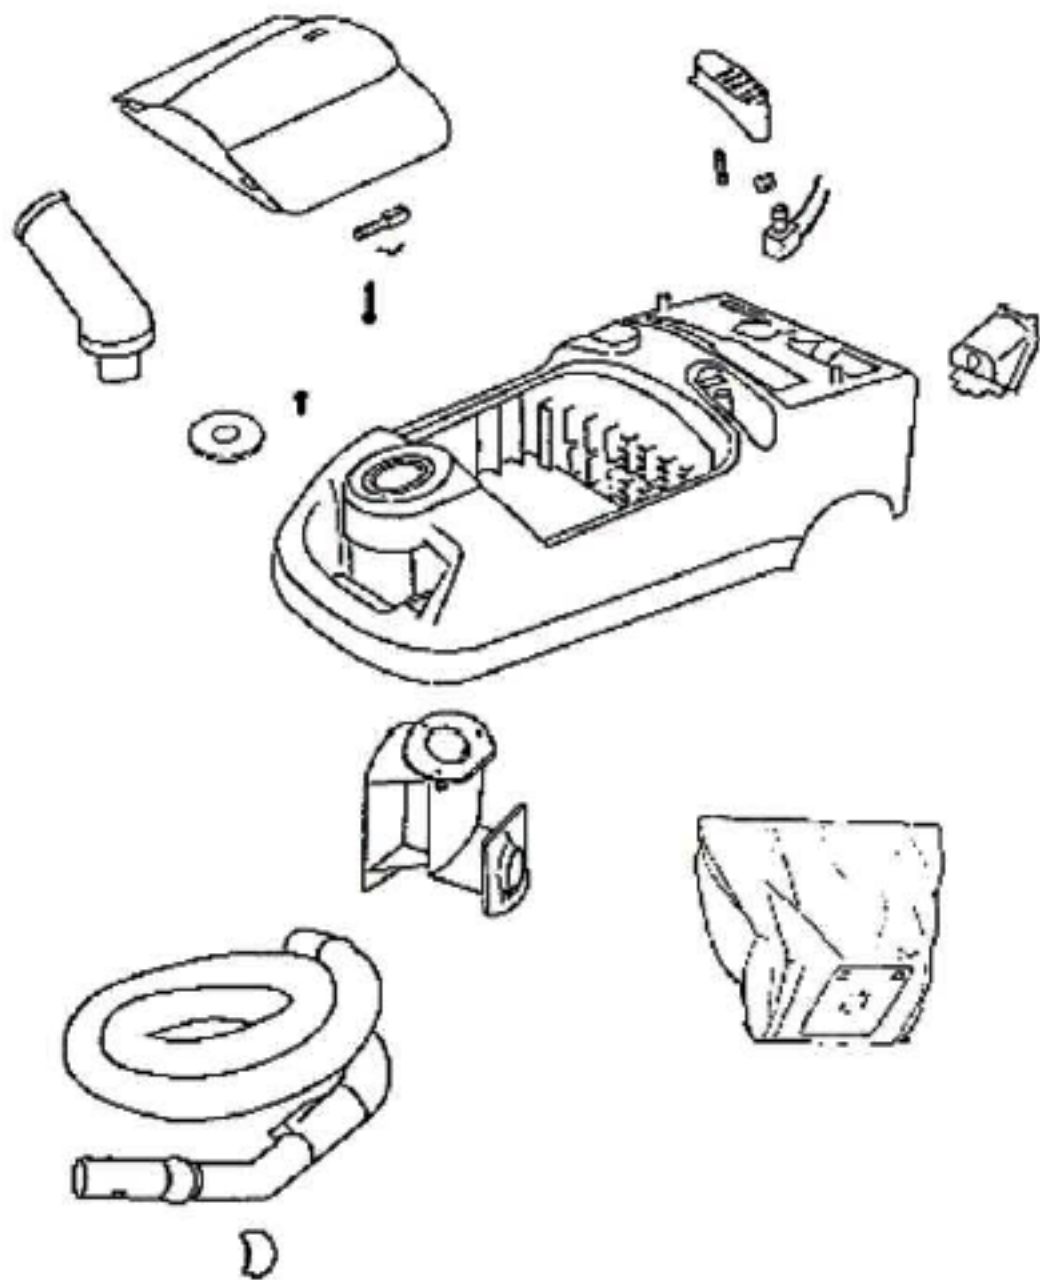

----- Manual continues below part list -----

Available Replacement Parts for Eureka 6750A

E-37657	FILTER, CANISTER, 1PK
195-9488	14 INCH WIRE DOLLY - 4 SOCKET

PARTS1 - 6750A

Ref #	Part	Description	Comments	Qty
1	14905-2	PLATE - HOSE		
2	27380A-1	SEAL - SWIVEL HOSE		
3	36341-2	SWITCH - PUSH		
4	37653-3	BLEEDER		
5	37761-1	BAG INDICATOR ASSEMBLY		
6	38386-1	BUTTON		
7	53238-1	SCREW PACKAGE		
8	53257-1	SCREWS - PACKAGE 10		
9	54546-1	This part is obsolete and there is no substitute available.		
10	54635-1	BAG COVER & GRAPHICS - PK		
11	54637-1	CONNECTOR ASSY - HOSE (CR		
12	55446	NUT - SWITCH		
13	55794	SPRING		
14	56750	CLIP - BAG INDICATOR		
15	57698	PAPER BAG PKG ASSY (STYLE		

PARTS2 - 6750A

Ref #	Part	Description	Comments	Qty
1	26715A	GASKET - MOTOR MOUNTING		
2	27366-1	WHEEL - REAR		
3	27382-2	CORD - LOW LEAD (18 GA)		
4	37403-1	CASTER		
5	37490-3	RELEASE - CORD		
6	37657	FILTER - MOTOR		
7	37710-1	FILTER - EXHAUST		
8	37966	SOUND FOAM		
9	38363-1	WHEEL - REAR		
10	53141	TIE - CABLE (PURCHASED)		
11	53190-1	BUSHING - STRAIN RELIEF-P		
12	53197-1	SCREW PACKAGE		
13	53214-2	WIRE SPLICE 5		
14	53238-8	SCREW PACKAGE		
15	54404	MOTOR ASSY - CTND		
16	55483	GASKET - MOTOR STACK		
17	56088	SPRING		
18	56326-1	TUBE - WIRE		
19	56376	WASHER		
20	57720	THERMOSTAT		

6750A

STRIP 1/8" WIDE X 1/4" THICK X 60"

STRIP
END OF TOOL

SCREW 1/2"
CORNER TIGHTENING
WASHER-SCREW

SCREW
ELECTRIC SCREW

SCREW 1/2"
FLORIN SCREW WITH
FLORIN NUT

SCREW
LINED SCREW SCREW

ACCESSORIES - 6750A

Ref #	Part	Description	Comments	Qty
1	13719-3	WAND - STRAIGHT		
2	27354-3	ELBOW		
3	38401-1	ELBOW		
4	53994-13	CARPET NOZZLE & ELBOW - P		
5	54355-3	TOOL - CREVICE		
6	54505-1	DUSTING BRUSH - PACKAGED		
7	54506-1	UPHOLSTERY NOZZLE ASSEMBL		
8	54533-4	FLOOR & WALL BRUSH - PACK		