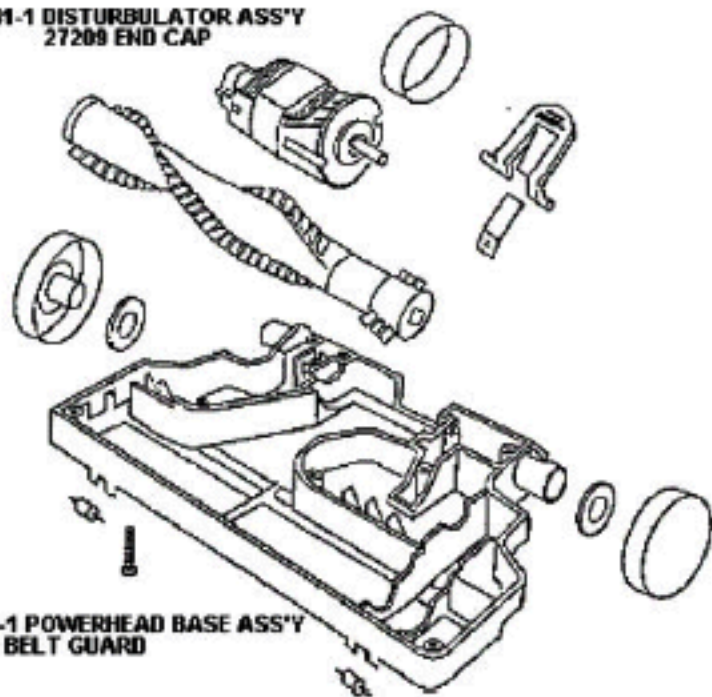

64152-2 SWITCH
66446 SWITCH NUT

54213-3 BAG & COVER GRAPHICS
57471-2 GASKET

Ref #	Part	Description	Comments	Qty
1	14571-2	BTN COVER & GRAPH (NLA)		
2	26440-25	WHEEL-REAR-BLACK		
3	26651-4	CONNECTOR ASSY (26651-3)		
4	26715A	GASKET MOTOR M		
5	27009-3	BTN LATCH		
6	27382-2	CORD ASY		
7	37403-1	CASTER		
8	37490-3	RELEASE-CORD		
9	37657	FILTER-MOTOR		
10	37966	SOUND FOAM		
11	38083	EXHAUST FILTER		
12	46713	TIE - CABLE (PUR (26307		
13	53190-1	BUSHING-PKG 10 (155318)		
14	53197-1	SCREWS-PKG 10 (55372-1		
15	53214-2	Discontinued, use 60192-1		
16	53238-22	SCREW PACKAGE		
17	53374	MOTOR ASSY - PACKAGED		
18	54152-2	Discontinued, use 13740-4		
19	54213-3	BAG COVER & GRPHCS ASSY -		
20	55446	NUT - SWITCH (155437)		
21	55463	GASKET - MOTOR STACK		
22	55794	SPRING		
23	56088	SPRING (NLA)		
24	56146	THERMOSTAT		
25	56326-1	WIRE TUBE (NLA)		
26	56376	WASHER		
27	57471-2	GASKET-SHELL (57471-1		

54641-1 DISTURBULATOR ASS'Y
27209 END CAP

54639-1 POWERHEAD BASE ASS'Y
38063 BELT GUARD

PARTS2 - 6810A

Ref #	Part	Description	Comments	Qty
1	14940-1	PEDAL-FOOT (155520)		
2	27397-1	LENS-HOOD (155508) (NLA)		
3	27398-1	COVER-AIR DUCT (155518)		
4	35970-18	Discontinued, use 27672-3		
5	37434-1	WHEEL - REAR		
6	38063	GUARD - BELT (155512)		
7	38377	STRAP-MTR/B-frame motors		
8	38379-1	SOCKET-HANDLE (155515)		
9	38484-1	SOCKET-HEADLIGHT		
10	48815	LAMP - HEADLIGHT		
11	53214-2	Discontinued, use 60192-1		
12	53238-8	SCREW PKG (15543)(EW312-8-8Z)		
13	53984-1	WHL/AXLE-FR (155513)		
14	54343-1	PH MOTOR ASSY (155506)		
15	54639-1	POWERHEAD HOOD/BASE KIT		
16	54641-1	DISTURBULATOR ASSY - CART		
17	54672-1	POWERHEAD HOOD/BASE KIT		
18	56180	FELT WASHER (155416)		
19	57421-2	WIRE & TERM ASY (NLA)		
20	57992	GASKET-FELT (155516)		
21	58065	BELT PKG ASSY - (PH)		
22	58169	SPRING (155521)		