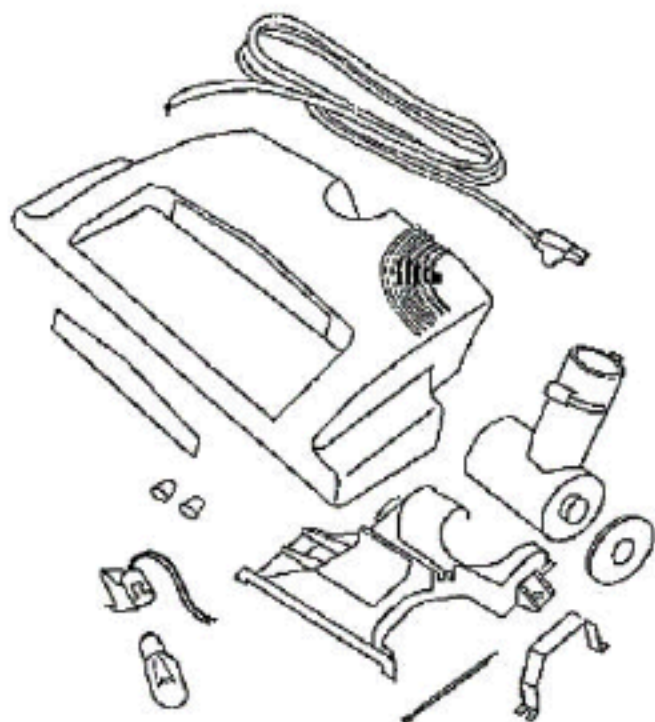

64152-2 SWITCH
66446 SWITCH NUT

54213-3 BAG & COVER GRAPHICS
57471-2 GASKET

Ref #	Part	Description	Comments	Qty
1	14571-2	BTN COVER & GRAPH (NLA)		
2	26440-25	WHEEL-REAR-BLACK		
3	26651-4	CONNECTOR ASSY (26651-3)		
4	26715A	GASKET MOTOR M		
5	27009-3	BTN LATCH		
6	27382-2	CORD ASY		
7	37403-1	CASTER		
8	37490-3	RELEASE-CORD		
9	37657	FILTER-MOTOR		
10	37966	SOUND FOAM		
11	38083	EXHAUST FILTER		
12	46713	TIE - CABLE (PUR (26307		
13	53190-1	BUSHING-PKG 10 (155318)		
14	53197-1	SCREWS-PKG 10 (55372-1		
15	53214-2	Discontinued, use 60192-1		
16	53238-22	SCREW PACKAGE		
17	53374	MOTOR ASSY - PACKAGED		
18	54152-2	Discontinued, use 13740-4		
19	54213-3	BAG COVER & GRPHCS ASSY -		
20	55446	NUT - SWITCH (155437)		
21	55463	GASKET - MOTOR STACK		
22	55794	SPRING		
23	56088	SPRING (NLA)		
24	56146	THERMOSTAT		
25	56326-1	WIRE TUBE (NLA)		
26	56376	WASHER		
27	57471-2	GASKET-SHELL (57471-1		

54641-1 DISTURBULATOR ASS'Y
27209 END CAP

54639-1 POWERHEAD BASE ASS'Y
38063 BELT GUARD

PARTS2 - 6810A

Ref #	Part	Description	Comments	Qty
1	14940-1	PEDAL-FOOT (155520)		
2	27397-1	LENS-HOOD (155508) (NLA)		
3	27398-1	COVER-AIR DUCT (155518)		
4	35970-18	Discontinued, use 27672-3		
5	37434-1	WHEEL - REAR		
6	38063	GUARD - BELT (155512)		
7	38377	STRAP-MTR/B-frame motors		
8	38379-1	SOCKET-HANDLE (155515)		
9	38484-1	SOCKET-HEADLIGHT		
10	48815	LAMP - HEADLIGHT		
11	53214-2	Discontinued, use 60192-1		
12	53238-8	SCREW PKG (15543)(EW312-8-8Z)		
13	53984-1	WHL/AXLE-FR (155513)		
14	54343-1	PH MOTOR ASSY (155506)		
15	54639-1	POWERHEAD HOOD/BASE KIT		
16	54641-1	DISTURBULATOR ASSY - CART		
17	54672-1	POWERHEAD HOOD/BASE KIT		
18	56180	FELT WASHER (155416)		
19	57421-2	WIRE & TERM ASY (NLA)		
20	57992	GASKET-FELT (155516)		
21	58065	BELT PKG ASSY - (PH)		
22	58169	SPRING (155521)		