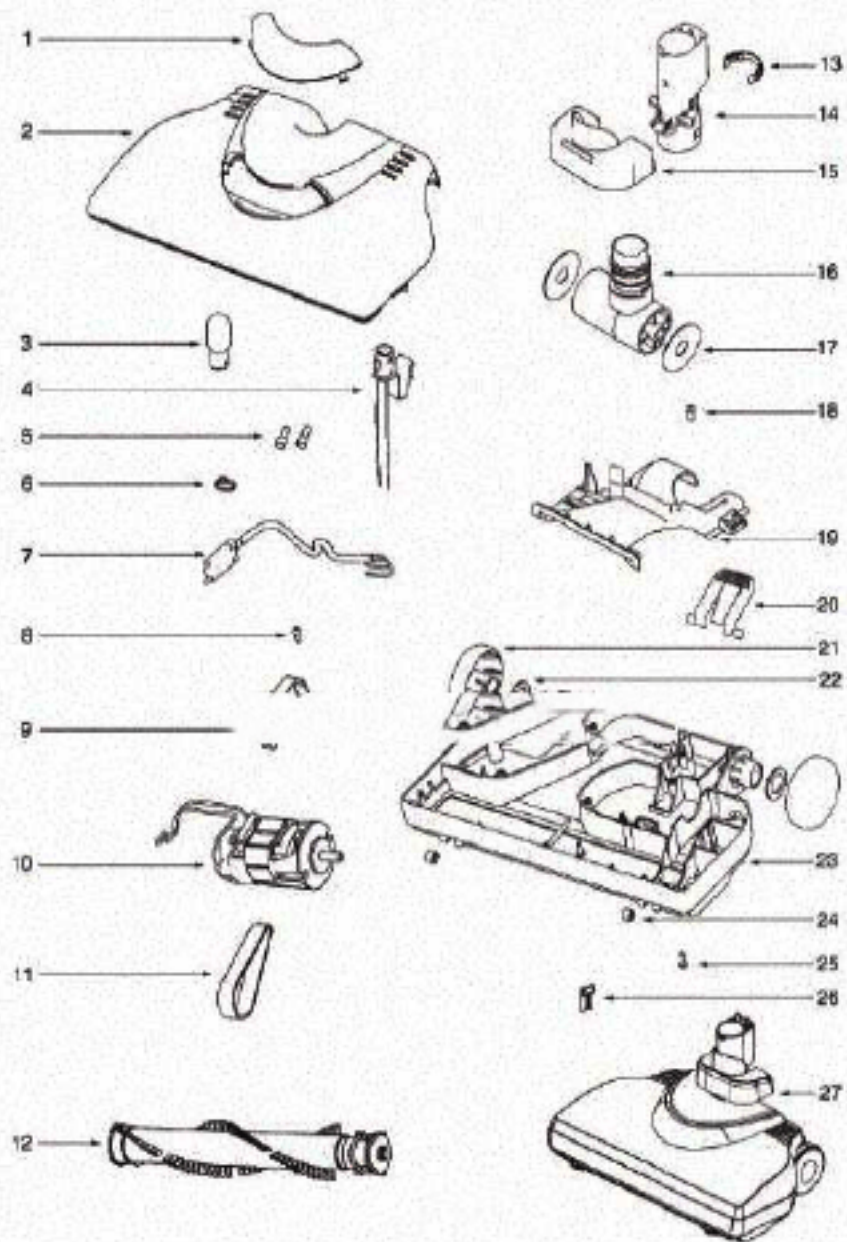

Ref #	Part	Description	Comments	Qty
1	39737-119N	ACCESSORY COVER		
2	73278	SPRING - ACCESSORY COVER		
3	39738-355N	SWITCH PEDAL		
4	73276	SPRING - PEDAL		
5	39736-119N	This part is obsolete and there is no substitute available.		
6	39739-355N	CORD WINDER PEDAL		
8	73267-119N	SWITCH COVER		
9	39749	ON/OFF SWITCH		
10	73270-119N	HOOK		
11	39734-119N	MIDDLE SHELL		
12	39751	BAG COMPARTMENT SEAL		
13	39747	MOTOR COMPARTMENT SEAL		
14	39744-119N	REAR WHEEL ASSEMBLY		
16	39777	MOTOR ASSEMBLY		
15	39759	MOTOR SEAL		
17	39765	MOTOR SEAT		
18	39758	CORD REEL		
19	73272	CORD WINDOW SHAFT		
20	73271-355N	CORD WINDOW		
21	73265-355N	ACCESSORY COVER BUTTON		
22	73284	BAG INDICATOR COVER		
23	73283	AIR FLOW ADJUSTER		
24	73281	BAG INDICATOR BASE		
25	39776	PC BOARD		
26	73282	BAG INDICATOR BUOY		
27	73285	BAG INDICATOR SPRING		
28	39735-119N	BAG COVER ASSEMBLY		
29	73279	BAG COVER SPRING		
30	73268-355N	BAG COVER LATCH		
31	73273-119N	BAG COVER ASSEMBLY		
32	73275	RUBBER GASKET		
33	62040	EXHAUST FILTER PKG - STYL		
34	39766	FILTER SEAL		
35	73274	WIRE HOLDER		
36	39740-119N	INLET FILTER FRAM		
37	39750	INLET FILTER		
38	39746-355N	FURNITURE GUARD		
39	39760	HANDLE PLATE		
41	39733-355N	LOWER SHELL		
40	39742-355N	FRONT WHEEL SUPPORT		
43	39743-355N	FRONT WHEEL		
42	73280	FRONT WHEEL AXLE		
44	39745-355N	REAR WHEEL TIRE		
45	39741-355N	BAG HOLDER		
46	73277	BAG HOLDER SPRING		
47	73269-355N	FLOOR TOOL BRACKET		
48	39768	SOUND FOAM		