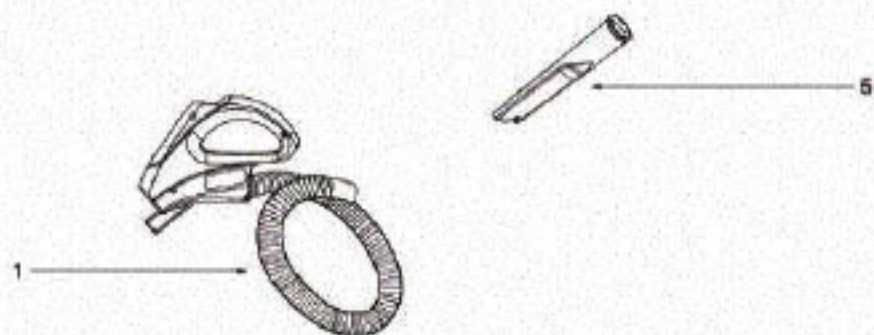

Accessories - 6831A

Ref #	Part	Description	Comments	Qty
5	39764-119N	CREVICE TOOL		
1	61977-1	POWERHEAD ROSE ASSY - CTN		
2	39420-1	SWITCH & CONNECTOR ASSEMB		
6	39422-1	DIRECT CONNECT WAND ASSEM	Two wands need to be ordered for one complete wand assembly.	
3	39761-119N	DUSTING BRUSH		
8	61990	PAPER BAG PKG ASSY (STYLE		
4	39763-119N	UPHOLSTERY NOZZLE