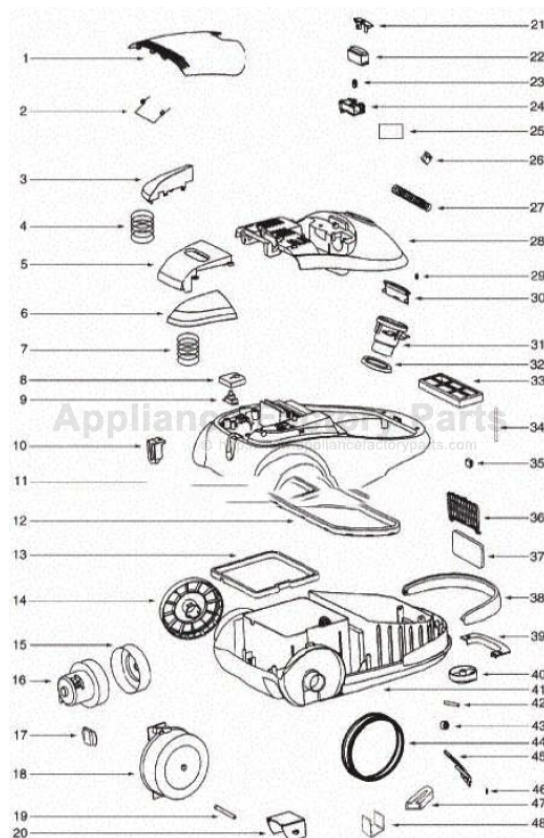

[Find Your Eureka Vacuum Cleaner Parts - Select From 855 Models](#)

----- Manual continues below part list -----