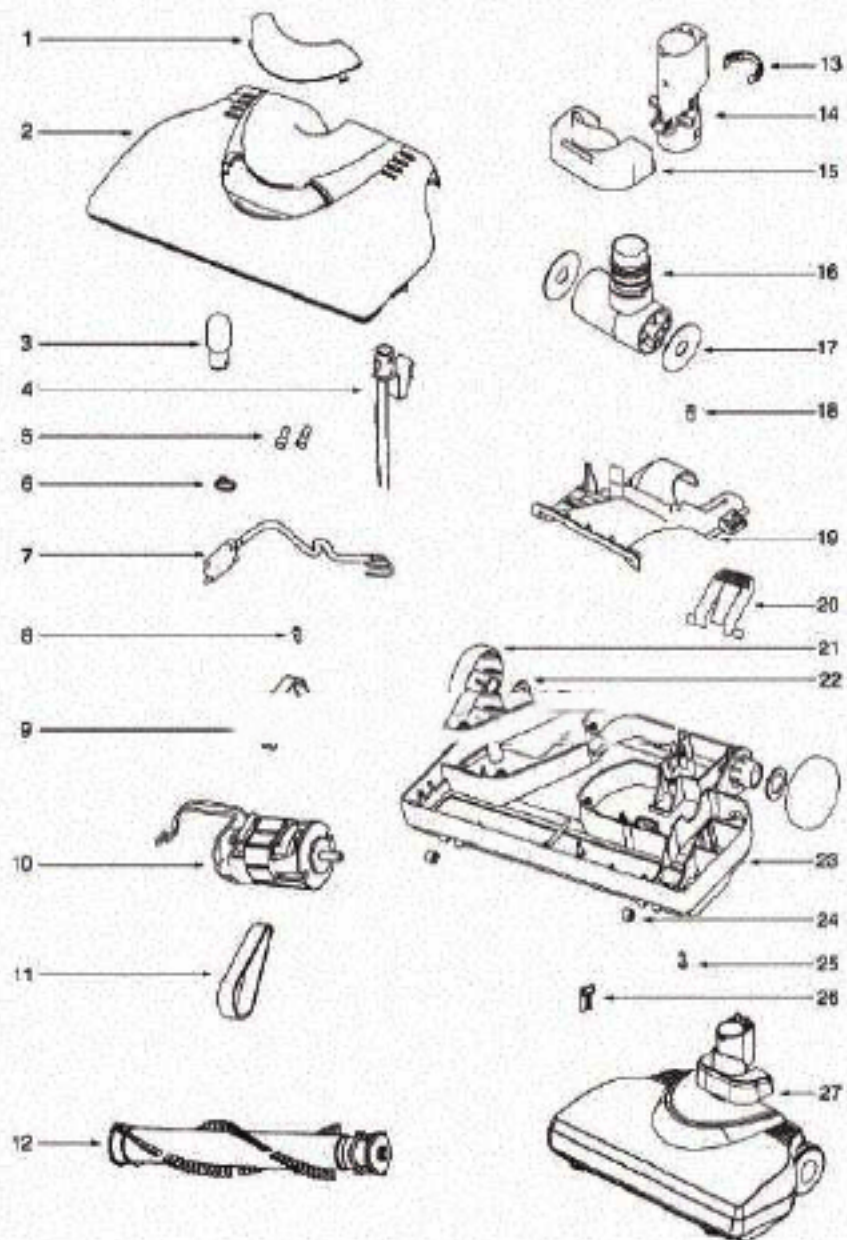

----- Manual continues below part list -----

Available Replacement Parts for Eureka 6831A

73276	4-Pk Tri Wing
ER-2017	BRUSH ROLLER ROLL 54325-1
155506	MOTOR

Ref #	Part	Description	Comments	Qty
1	39737-119N	ACCESSORY COVER		
2	73278	SPRING - ACCESSORY COVER		
3	39738-355N	SWITCH PEDAL		
4	73276	SPRING - PEDAL		
5	39736-119N	This part is obsolete and there is no substitute available.		
6	39739-355N	CORD WINDER PEDAL		
8	73267-119N	SWITCH COVER		
9	39749	ON/OFF SWITCH		
10	73270-119N	HOOK		
11	39734-119N	MIDDLE SHELL		
12	39751	BAG COMPARTMENT SEAL		
13	39747	MOTOR COMPARTMENT SEAL		
14	39744-119N	REAR WHEEL ASSEMBLY		
16	39777	MOTOR ASSEMBLY		
15	39759	MOTOR SEAL		
17	39765	MOTOR SEAT		
18	39758	CORD REEL		
19	73272	CORD WINDOW SHAFT		
20	73271-355N	CORD WINDOW		
21	73265-355N	ACCESSORY COVER BUTTON		
22	73284	BAG INDICATOR COVER		
23	73283	AIR FLOW ADJUSTER		
24	73281	BAG INDICATOR BASE		
25	39776	PC BOARD		
26	73282	BAG INDICATOR BUOY		
27	73285	BAG INDICATOR SPRING		
28	39735-119N	BAG COVER ASSEMBLY		
29	73279	BAG COVER SPRING		
30	73268-355N	BAG COVER LATCH		
31	73273-119N	BAG COVER ASSEMBLY		
32	73275	RUBBER GASKET		
33	62040	EXHAUST FILTER PKG - STYL		
34	39766	FILTER SEAL		
35	73274	WIRE HOLDER		
36	39740-119N	INLET FILTER FRAM		
37	39750	INLET FILTER		
38	39746-355N	FURNITURE GUARD		
39	39760	HANDLE PLATE		
41	39733-355N	LOWER SHELL		
40	39742-355N	FRONT WHEEL SUPPORT		
43	39743-355N	FRONT WHEEL		
42	73280	FRONT WHEEL AXLE		
44	39745-355N	REAR WHEEL TIRE		
45	39741-355N	BAG HOLDER		
46	73277	BAG HOLDER SPRING		
47	73269-355N	FLOOR TOOL BRACKET		
48	39768	SOUND FOAM		