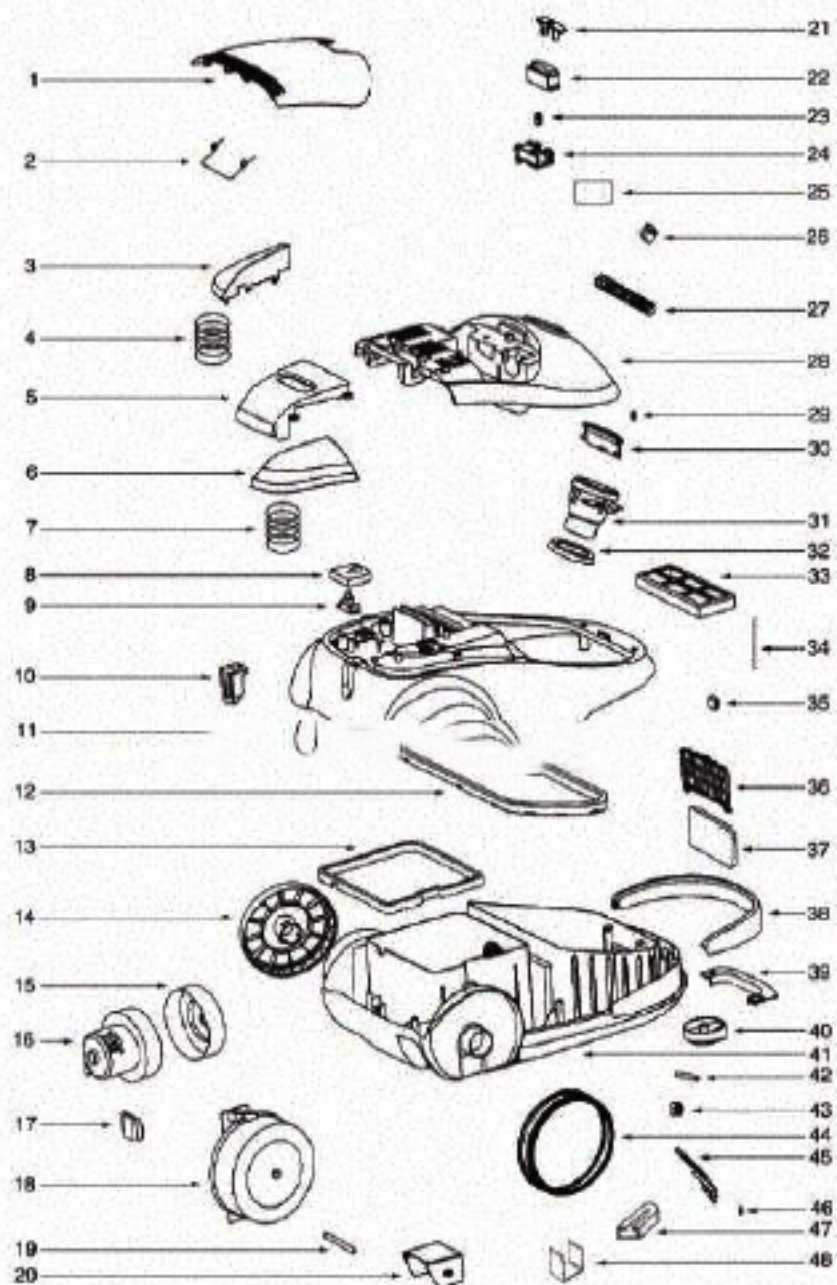

This Owner's Manual is provided and hosted by [Appliance Factory Parts](#).

Eureka 6831A Owner's Manual

[Shop genuine replacement parts for Eureka 6831A](#)

[Find Your Eureka Vacuum Cleaner Parts - Select From 855 Models](#)

----- Manual continues below part list -----

Available Replacement Parts for Eureka 6831A

73276	4-Pk Tri Wing
ER-2017	BRUSH ROLLER ROLL 54325-1
155506	MOTOR

Ref #	Part	Description	Comments	Qty
1	39737-119N	ACCESSORY COVER		
2	73278	SPRING - ACCESSORY COVER		
3	39738-355N	SWITCH PEDAL		
4	73276	SPRING - PEDAL		
5	39736-119N	This part is obsolete and there is no substitute available.		
6	39739-355N	CORD WINDER PEDAL		
8	73267-119N	SWITCH COVER		
9	39749	ON/OFF SWITCH		
10	73270-119N	HOOK		
11	39734-119N	MIDDLE SHELL		
12	39751	BAG COMPARTMENT SEAL		
13	39747	MOTOR COMPARTMENT SEAL		
14	39744-119N	REAR WHEEL ASSEMBLY		
16	39777	MOTOR ASSEMBLY		
15	39759	MOTOR SEAL		
17	39765	MOTOR SEAT		
18	39758	CORD REEL		
19	73272	CORD WINDOW SHAFT		
20	73271-355N	CORD WINDOW		
21	73265-355N	ACCESSORY COVER BUTTON		
22	73284	BAG INDICATOR COVER		
23	73283	AIR FLOW ADJUSTER		
24	73281	BAG INDICATOR BASE		
25	39776	PC BOARD		
26	73282	BAG INDICATOR BUOY		
27	73285	BAG INDICATOR SPRING		
28	39735-119N	BAG COVER ASSEMBLY		
29	73279	BAG COVER SPRING		
30	73268-355N	BAG COVER LATCH		
31	73273-119N	BAG COVER ASSEMBLY		
32	73275	RUBBER GASKET		
33	62040	EXHAUST FILTER PKG - STYL		
34	39766	FILTER SEAL		
35	73274	WIRE HOLDER		
36	39740-119N	INLET FILTER FRAM		
37	39750	INLET FILTER		
38	39746-355N	FURNITURE GUARD		
39	39760	HANDLE PLATE		
41	39733-355N	LOWER SHELL		
40	39742-355N	FRONT WHEEL SUPPORT		
43	39743-355N	FRONT WHEEL		
42	73280	FRONT WHEEL AXLE		
44	39745-355N	REAR WHEEL TIRE		
45	39741-355N	BAG HOLDER		
46	73277	BAG HOLDER SPRING		
47	73269-355N	FLOOR TOOL BRACKET		
48	39768	SOUND FOAM		