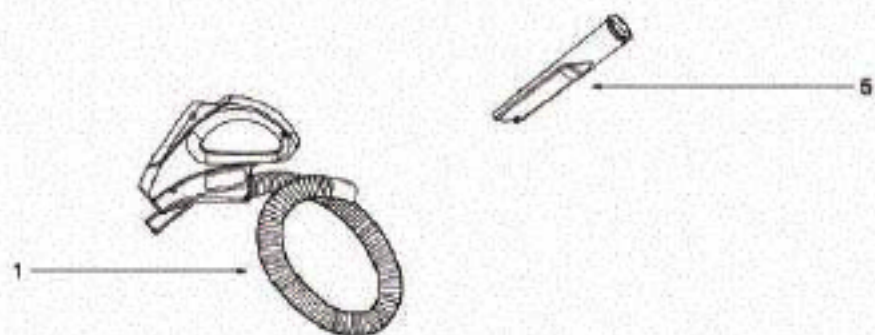

Accessories - 6831A

Ref #	Part	Description	Comments	Qty
5	39764-119N	CREVICE TOOL		
1	61977-1	POWERHEAD ROSE ASSY - CTN		
2	39420-1	SWITCH & CONNECTOR ASSEMB		
6	39422-1	DIRECT CONNECT WAND ASSEM	Two wands need to be ordered for one complete wand assembly.	
3	39761-119N	DUSTING BRUSH		
8	61990	PAPER BAG PKG ASSY (STYLE		
4	39763-119N	UPHOLSTERY NOZZLE