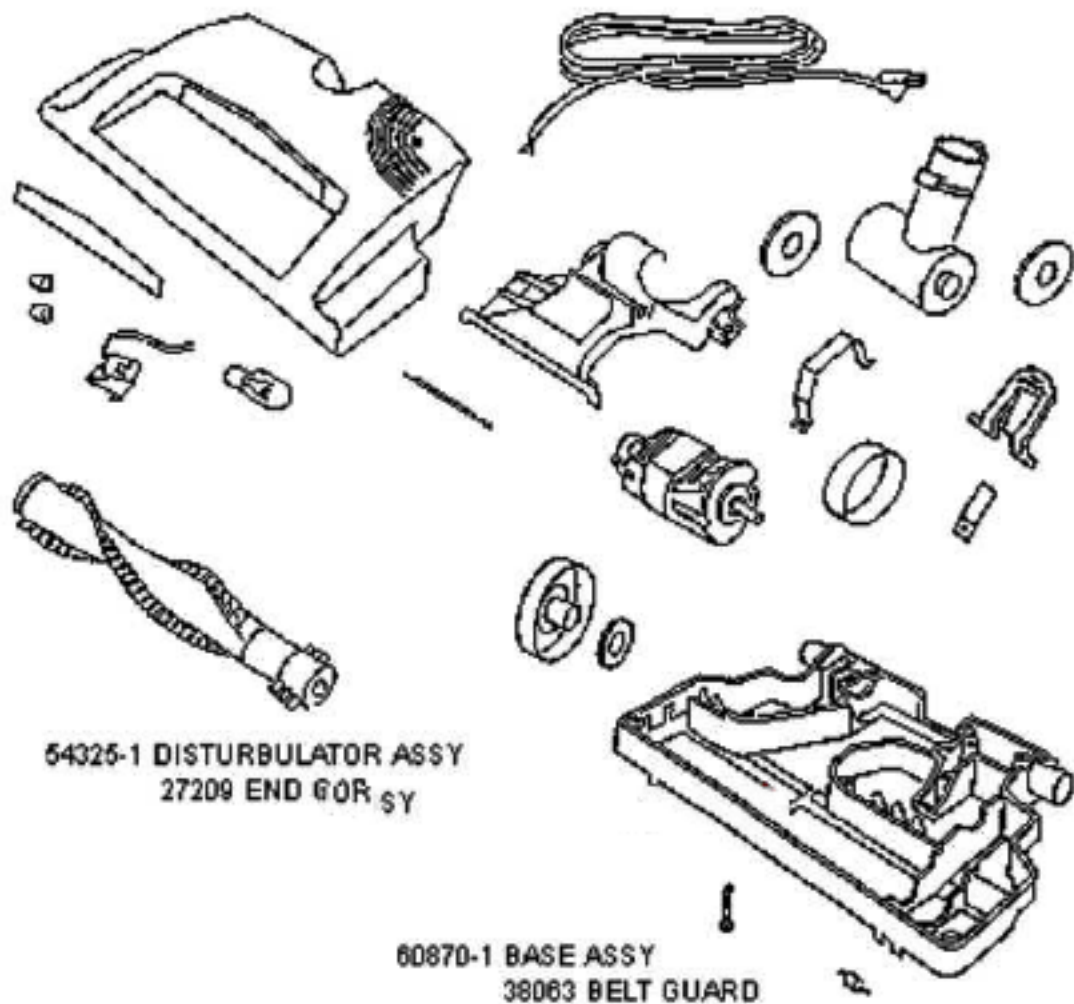

## Available Replacement Parts for Eureka 6846A

<a href="#">E-37657</a>	FILTER, CANISTER, 1PK
<a href="#">ER-2017</a>	BRUSH ROLLER ROLL 54325-1
<a href="#">155506</a>	MOTOR

Part #	Part	Description	Comments	Qty
1	14569-6	BAG COVER & GRPHCS ASSY -		
2	14656-21	CORD REEL ASSEMBLY		
3	26440-25	WHEEL - REAR		
4	26715A	GASKET - MOTOR MOUNTING		
5	27007-2	GUIDE - CORD		
6	27009-3	BUTTON - LATCH		
7	36341-2	SWITCH - PUSH		
8	37403-1	CASTER		
9	37657	FILTER - MOTOR		
10	37761-1	BAG INDICATOR ASSEMBLY		
11	37966	SOUND FOAM		
12	38083	EXHAUST FILTER		
13	46713-1	TIE - CABLE		
14	53214-2	WIRE SPLICE 5		
15	55372-1	SCREW PACKAGE		
16	55446	NUT - SWITCH		
17	55463	GASKET - MOTOR STACK		
18	55794	SPRING		
19	55919-1	GASKET - SHELL		
20	56326-1	TUBE - WIRE		
21	56376	WASHER		
22	56750	CLIP - BAG INDICATOR		
23	57471-2	GASKET - SHELL		
24	57720	THERMOSTAT		
25	60143	MOTOR ASSY - CTND		

54665-1 HOSE ASSY COMPLETE

53257-1 SCREW

63543-1 HOSE & COUPLING

38474A ROCKER SWITCH & CONNECTOR

170411 HANDLE ASSY L & R

37789-0 BLEEDER COVER

37738-2 UPPER WAND ASSY

36879-5 LOWER WAND ASSY

Part #	Part	Description	Comments	Qty
1	14940-1	PEDAL - FOOT		
2	27397-1	LENS - HOOD		
3	27398-1	AIR DUCT COVER ASSEMBLY		
4	37434-2	WHEEL - REAR		
5	37751-2	CORD & PLUG ASSEMBLY		
6	38063	GUARD - BELT		
7	38377	STRAP - MOTOR		
8	38379-1	HANDLE SOCKET ASSEMBLY		
9	38484-1	HEADLIGHT SOCKET ASSEMBLY		
10	48815	LAMP - HEADLIGHT		
11	53214-2	WIRE SPLICE 5		
12	53238-8	SCREW PACKAGE		
13	53984-1	WHEEL & AXLE PACKAGE - FR		
14	54325-1	DISTURBULATOR ASSY - CAR		
15	54343-1	MOTOR ASSEMBLY - PACKAGED		
16	54672-4	POWERHEAD HOOD/BASE KIT		
17	56180	FELT WASHER		
18	57421-2	WIRE & TERMINAL ASSEMBLY		
19	57992	GASKET - FELT		
20	58065A	BELT - STYLE AR		
21	58169	SPRING		
22	60870-1	POWERHEAD HOOD/BASE KIT		