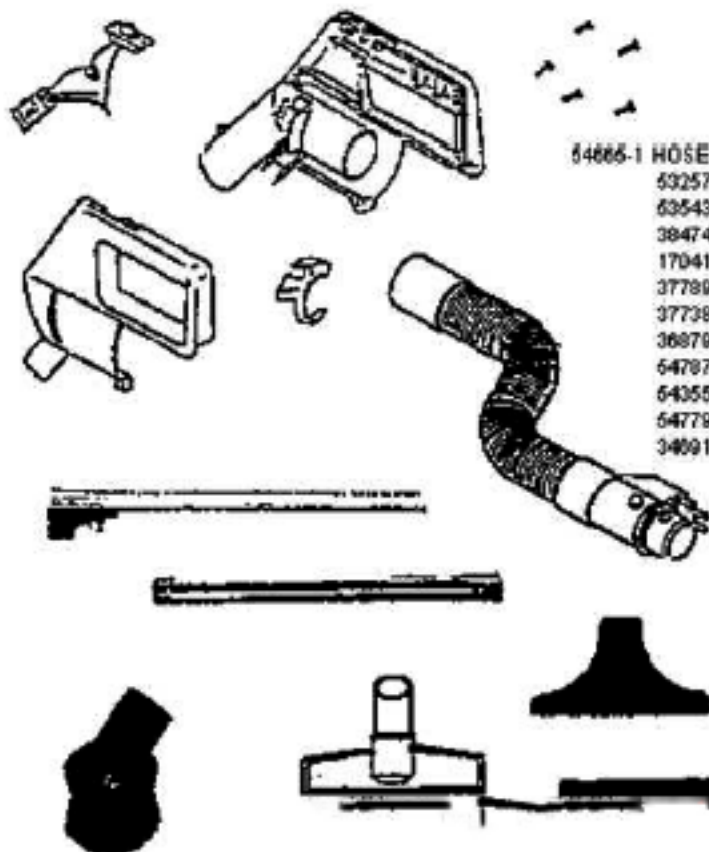

Part #	Part	Description	Comments	Qty
1	14569-6	BAG COVER & GRPHCS ASSY -		
2	14656-21	CORD REEL ASSEMBLY		
3	26440-25	WHEEL - REAR		
4	26715A	GASKET - MOTOR MOUNTING		
5	27007-2	GUIDE - CORD		
6	27009-3	BUTTON - LATCH		
7	36341-2	SWITCH - PUSH		
8	37403-1	CASTER		
9	37657	FILTER - MOTOR		
10	37761-1	BAG INDICATOR ASSEMBLY		
11	37966	SOUND FOAM		
12	38083	EXHAUST FILTER		
13	46713-1	TIE - CABLE		
14	53214-2	WIRE SPLICE 5		
15	55372-1	SCREW PACKAGE		
16	55446	NUT - SWITCH		
17	55463	GASKET - MOTOR STACK		
18	55794	SPRING		
19	55919-1	GASKET - SHELL		
20	56326-1	TUBE - WIRE		
21	56376	WASHER		
22	56750	CLIP - BAG INDICATOR		
23	57471-2	GASKET - SHELL		
24	57720	THERMOSTAT		
25	60143	MOTOR ASSY - CTND		

- 54665-1 HOSE ASSY COMPLETE
- 53257-1 SCREW
- 63543-1 HOSE & COUPLING
- 38474A ROCKER SWITCH & CONNECTOR
- 170411 HANDLE ASSY L & R
- 37789-0 BLEEDER COVER
- 37738-2 UPPER WAND ASSY
- 36879-5 LOWER WAND ASSY
- 54787 DUSTING BRUSH
- 54355-3 CREVICE TOOL
- 54779 FLOOR & WALL BRUSH
- 34091-8 UPHOLSTERY NOZZLE

Part #	Part	Description	Comments	Qty
1	14940-1	PEDAL - FOOT		
2	27397-1	LENS - HOOD		
3	27398-1	AIR DUCT COVER ASSEMBLY		
4	37434-2	WHEEL - REAR		
5	37751-2	CORD & PLUG ASSEMBLY		
6	38063	GUARD - BELT		
7	38377	STRAP - MOTOR		
8	38379-1	HANDLE SOCKET ASSEMBLY		
9	38484-1	HEADLIGHT SOCKET ASSEMBLY		
10	48815	LAMP - HEADLIGHT		
11	53214-2	WIRE SPLICE 5		
12	53238-8	SCREW PACKAGE		
13	53984-1	WHEEL & AXLE PACKAGE - FR		
14	54325-1	DISTURBULATOR ASSY - CAR		
15	54343-1	MOTOR ASSEMBLY - PACKAGED		
16	54672-4	POWERHEAD HOOD/BASE KIT		
17	56180	FELT WASHER		
18	57421-2	WIRE & TERMINAL ASSEMBLY		
19	57992	GASKET - FELT		
20	58065A	BELT - STYLE AR		
21	58169	SPRING		
22	60870-1	POWERHEAD HOOD/BASE KIT		