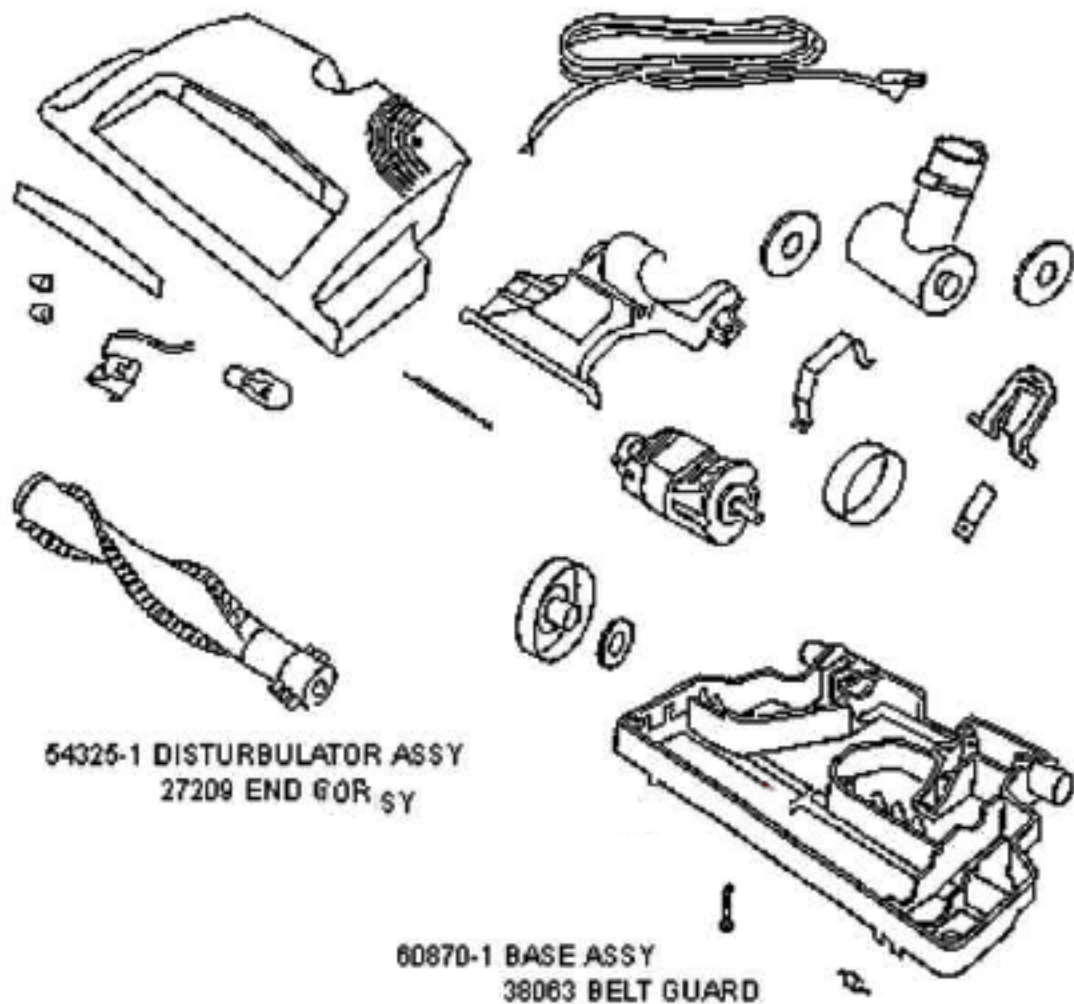

Part #	Part	Description	Comments	Qty
1	14569-6	BAG COVER & GRPHCS ASSY -		
2	14656-21	CORD REEL ASSEMBLY		
3	26440-25	WHEEL - REAR		
4	26715A	GASKET - MOTOR MOUNTING		
5	27007-2	GUIDE - CORD		
6	27009-3	BUTTON - LATCH		
7	36341-2	SWITCH - PUSH		
8	37403-1	CASTER		
9	37657	FILTER - MOTOR		
10	37761-1	BAG INDICATOR ASSEMBLY		
11	37966	SOUND FOAM		
12	38083	EXHAUST FILTER		
13	46713-1	TIE - CABLE		
14	53214-2	WIRE SPLICE 5		
15	55372-1	SCREW PACKAGE		
16	55446	NUT - SWITCH		
17	55463	GASKET - MOTOR STACK		
18	55794	SPRING		
19	55919-1	GASKET - SHELL		
20	56326-1	TUBE - WIRE		
21	56376	WASHER		
22	56750	CLIP - BAG INDICATOR		
23	57471-2	GASKET - SHELL		
24	57720	THERMOSTAT		
25	60143	MOTOR ASSY - CTND		

- 54665-1 HOSE ASSY COMPLETE
- 53257-1 SCREW
- 63543-1 HOSE & COUPLING
- 38474A ROCKER SWITCH & CONNECTOR
- 170411 HANDLE ASSY L & R
- 37789-0 BLEEDER COVER
- 37738-2 UPPER WAND ASSY
- 36879-5 LOWER WAND ASSY
- 54787 DUSTING BRUSH
- 54355-3 CREVICE TOOL
- 54779 FLOOR & WALL BRUSH
- 34091-8 UPHOLSTERY NOZZLE

Part #	Part	Description	Comments	Qty
1	14940-1	PEDAL - FOOT		
2	27397-1	LENS - HOOD		
3	27398-1	AIR DUCT COVER ASSEMBLY		
4	37434-2	WHEEL - REAR		
5	37751-2	CORD & PLUG ASSEMBLY		
6	38063	GUARD - BELT		
7	38377	STRAP - MOTOR		
8	38379-1	HANDLE SOCKET ASSEMBLY		
9	38484-1	HEADLIGHT SOCKET ASSEMBLY		
10	48815	LAMP - HEADLIGHT		
11	53214-2	WIRE SPLICE 5		
12	53238-8	SCREW PACKAGE		
13	53984-1	WHEEL & AXLE PACKAGE - FR		
14	54325-1	DISTURBULATOR ASSY - CAR		
15	54343-1	MOTOR ASSEMBLY - PACKAGED		
16	54672-4	POWERHEAD HOOD/BASE KIT		
17	56180	FELT WASHER		
18	57421-2	WIRE & TERMINAL ASSEMBLY		
19	57992	GASKET - FELT		
20	58065A	BELT - STYLE AR		
21	58169	SPRING		
22	60870-1	POWERHEAD HOOD/BASE KIT		