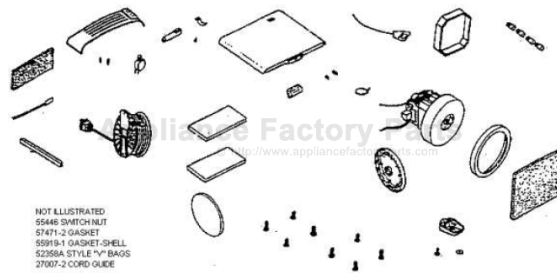

[Find Your Eureka Vacuum Cleaner Parts - Select From 855 Models](#)

----- Manual continues below part list -----