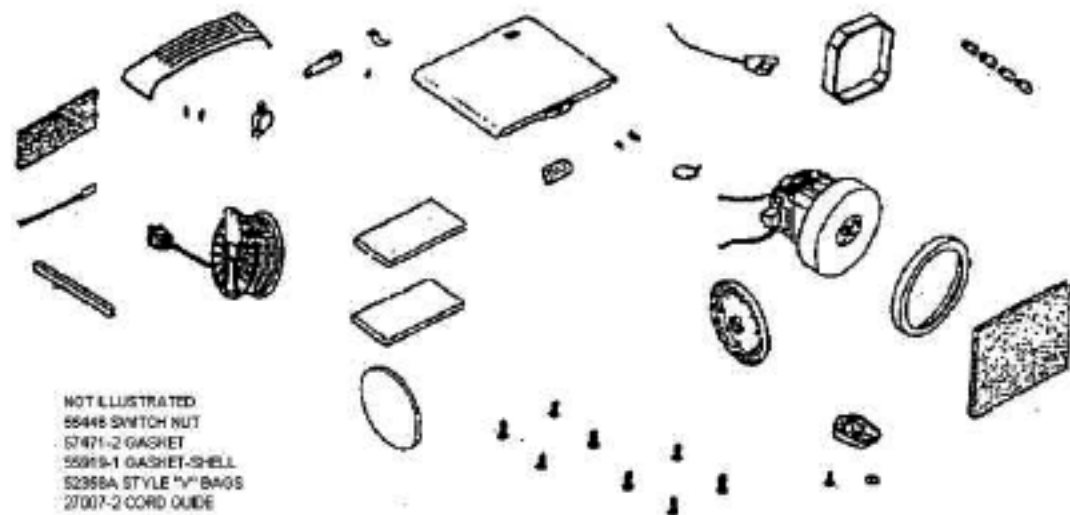

Part #	Part	Description	Comments	Qty
1	14569-6	BAG COVER & GRPHCS ASSY -		
2	14656-21	CORD REEL ASSEMBLY		
3	26440-25	WHEEL - REAR		
4	26715A	GASKET - MOTOR MOUNTING		
5	27007-2	GUIDE - CORD		
6	27009-3	BUTTON - LATCH		
7	36341-2	SWITCH - PUSH		
8	37403-1	CASTER		
9	37657	FILTER - MOTOR		
10	37761-1	BAG INDICATOR ASSEMBLY		
11	37966	SOUND FOAM		
12	38083	EXHAUST FILTER		
13	46713-1	TIE - CABLE		
14	53214-2	WIRE SPLICE 5		
15	55372-1	SCREW PACKAGE		
16	55446	NUT - SWITCH		
17	55463	GASKET - MOTOR STACK		
18	55794	SPRING		
19	55919-1	GASKET - SHELL		
20	56326-1	TUBE - WIRE		
21	56376	WASHER		
22	56750	CLIP - BAG INDICATOR		
23	57471-2	GASKET - SHELL		
24	57720	THERMOSTAT		
25	60143	MOTOR ASSY - CTND