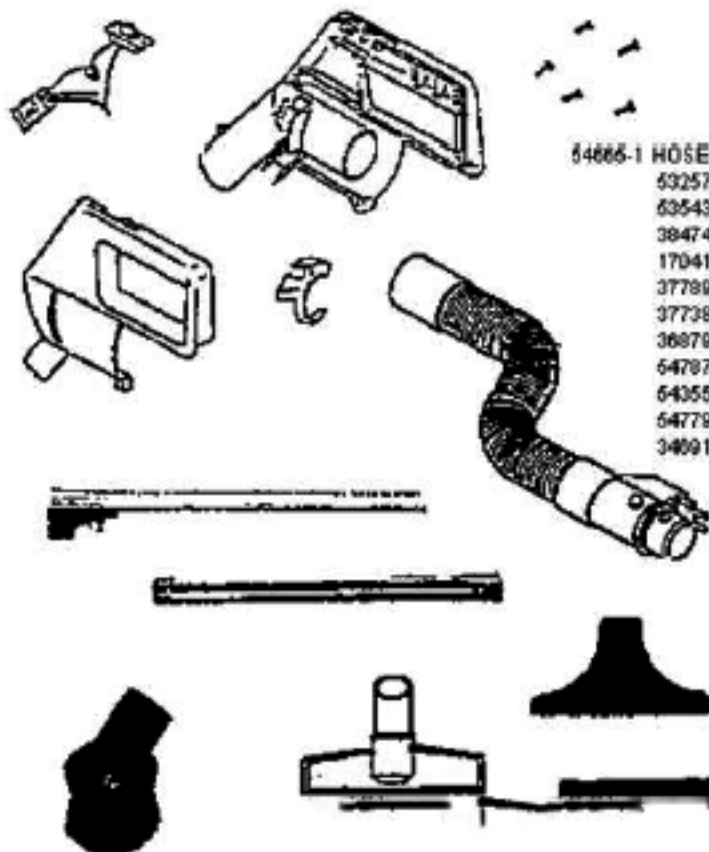

## Available Replacement Parts for Eureka 6846A

<a href="#">E-37657</a>	FILTER, CANISTER, 1PK
<a href="#">ER-2017</a>	BRUSH ROLLER ROLL 54325-1
<a href="#">155506</a>	MOTOR

Part #	Part	Description	Comments	Qty
1	14569-6	BAG COVER & GRPHCS ASSY -		
2	14656-21	CORD REEL ASSEMBLY		
3	26440-25	WHEEL - REAR		
4	26715A	GASKET - MOTOR MOUNTING		
5	27007-2	GUIDE - CORD		
6	27009-3	BUTTON - LATCH		
7	36341-2	SWITCH - PUSH		
8	37403-1	CASTER		
9	37657	FILTER - MOTOR		
10	37761-1	BAG INDICATOR ASSEMBLY		
11	37966	SOUND FOAM		
12	38083	EXHAUST FILTER		
13	46713-1	TIE - CABLE		
14	53214-2	WIRE SPLICE 5		
15	55372-1	SCREW PACKAGE		
16	55446	NUT - SWITCH		
17	55463	GASKET - MOTOR STACK		
18	55794	SPRING		
19	55919-1	GASKET - SHELL		
20	56326-1	TUBE - WIRE		
21	56376	WASHER		
22	56750	CLIP - BAG INDICATOR		
23	57471-2	GASKET - SHELL		
24	57720	THERMOSTAT		
25	60143	MOTOR ASSY - CTND		

54665-1 HOSE ASSY COMPLETE

53257-1 SCREW

63543-1 HOSE & COUPLING

38474A ROCKER SWITCH & CONNECTOR

170411 HANDLE ASSY L & R

37789-0 BLEEDER COVER

37738-2 UPPER WAND ASSY

36879-5 LOWER WAND ASSY

Part #	Part	Description	Comments	Qty
1	14940-1	PEDAL - FOOT		
2	27397-1	LENS - HOOD		
3	27398-1	AIR DUCT COVER ASSEMBLY		
4	37434-2	WHEEL - REAR		
5	37751-2	CORD & PLUG ASSEMBLY		
6	38063	GUARD - BELT		
7	38377	STRAP - MOTOR		
8	38379-1	HANDLE SOCKET ASSEMBLY		
9	38484-1	HEADLIGHT SOCKET ASSEMBLY		
10	48815	LAMP - HEADLIGHT		
11	53214-2	WIRE SPLICE 5		
12	53238-8	SCREW PACKAGE		
13	53984-1	WHEEL & AXLE PACKAGE - FR		
14	54325-1	DISTURBULATOR ASSY - CAR		
15	54343-1	MOTOR ASSEMBLY - PACKAGED		
16	54672-4	POWERHEAD HOOD/BASE KIT		
17	56180	FELT WASHER		
18	57421-2	WIRE & TERMINAL ASSEMBLY		
19	57992	GASKET - FELT		
20	58065A	BELT - STYLE AR		
21	58169	SPRING		
22	60870-1	POWERHEAD HOOD/BASE KIT		