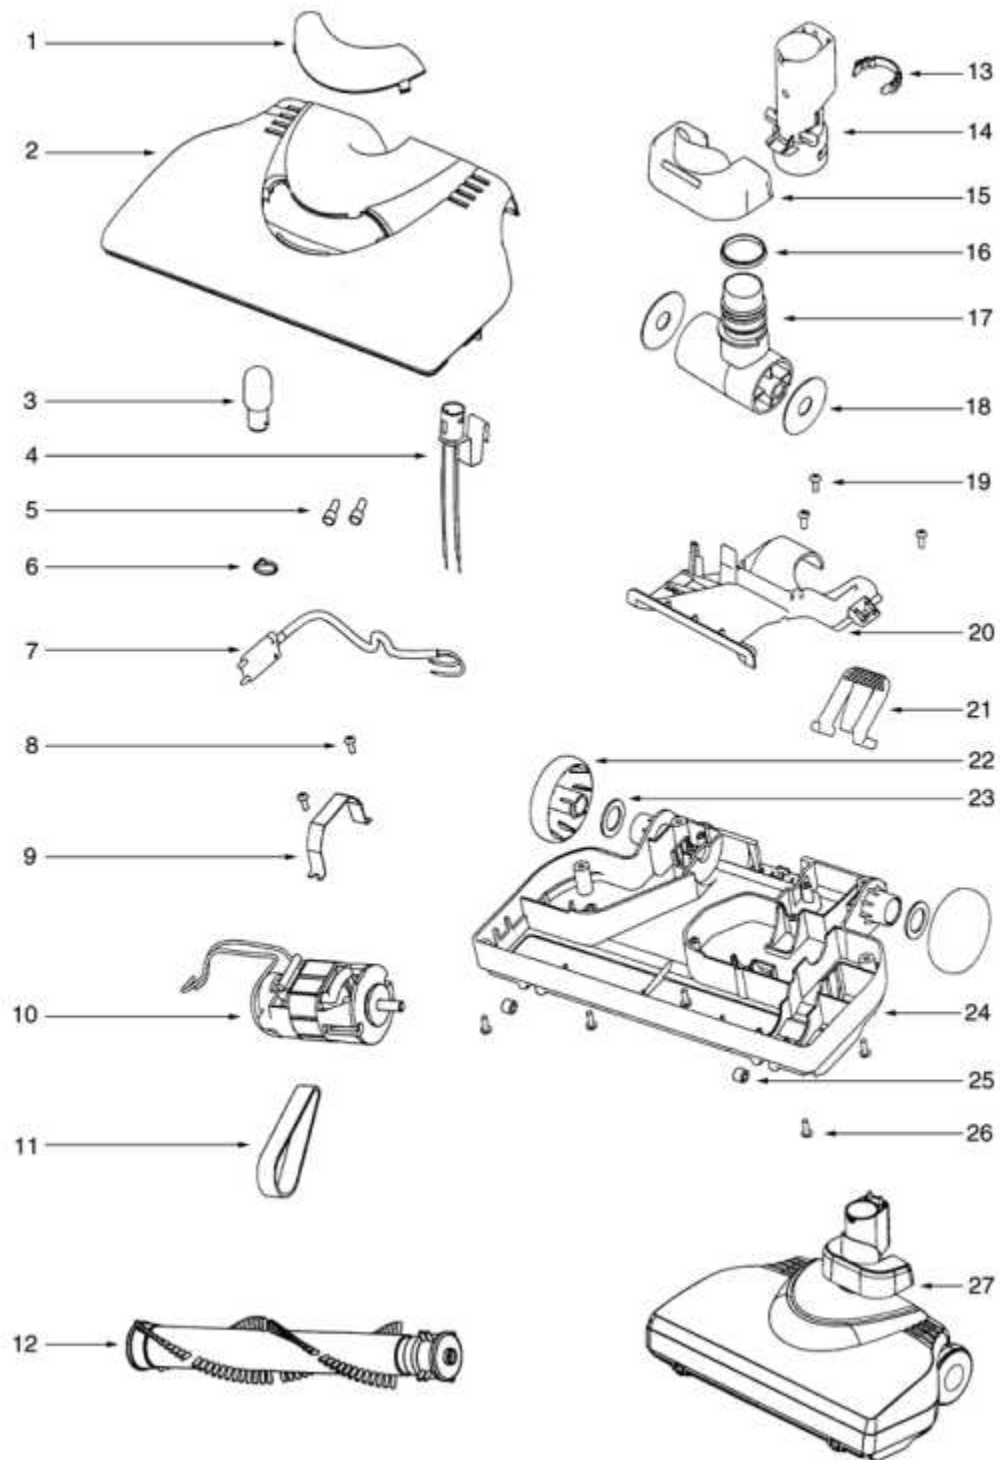

Ref #	Part	Description	Comments	Qty
1	E-15781-1	EXHAUST FLTR CVR & GRPHS		
2	E-39483	FILTER - EXHAUST		
3	E-28638-385N	BEZEL - POWER OUTLET		
4	E-02482A-385N	COVER - TRIM		
5	E-39552	DUST BAG INDICATOR		
6	E-39490-1	LEAD & TERMINAL ASSEMBLY		
7	E-39490-4	LEAD & TERMINAL ASSEMBLY		
8	E-39490-5	LEAD & TERMINAL ASSEMBLY		
9	E-39490-2	LEAD & TERMINAL ASSEMBLY		
10	E-39490-3	LEAD & TERMINAL ASSEMBLY		
11	E-59500	THERMOSTAT & TERMINAL ASS		
12	E-60192-1	WIRE SPLICE 5		
13	E-28632	CORD REEL ASSEMBLY		
14	E-39530	SHIELD - WIRING		
15	E-28621-355N	WHEEL - REAR		
16	E-39492	GUARD - POWER OUTLET		
17	E-61979-1	BAG COVER ASSY - PACKAGED		
18	E-70055-4	GASKET - BAG CHAMBER		
19	E-39481	FILTER - DISASTER		
20	E-28633	DEVICE - NO BAG SAFETY		
21	E-39478	SPRING - LEAF		
22	39506	CONNECTOR - POWER OUTLET		
23	E-28624-355N	PEDAL - ON/OFF		
24	E-71922	SPRING - SWITCH PEDAL		
25	E-39482	SWITCH - PUSH		
26	E-28623-355N	PEDAL - CORD REEL		
27	E-71923	SPRING - CORD REEL PEDAL		
28	E-02480B-355N	SHELL - UPPER		
29	E-28630	BUSHING - MOTOR		
30	E-46713-5	TIE - CABLE		
31	E-60261-8	MOTOR ASSEMBLY - PACKAGED		
32	E-28032	GASKET - MOTOR MOUNTING		
33	E-39477	SEAL - AIR INLET		
34	E-28627	SEAL - MOTOR COMPARTMENT		
35	E-02479-355N	SHELL - LOWER		
36	E-39479	CASTER ASSEMBLY		