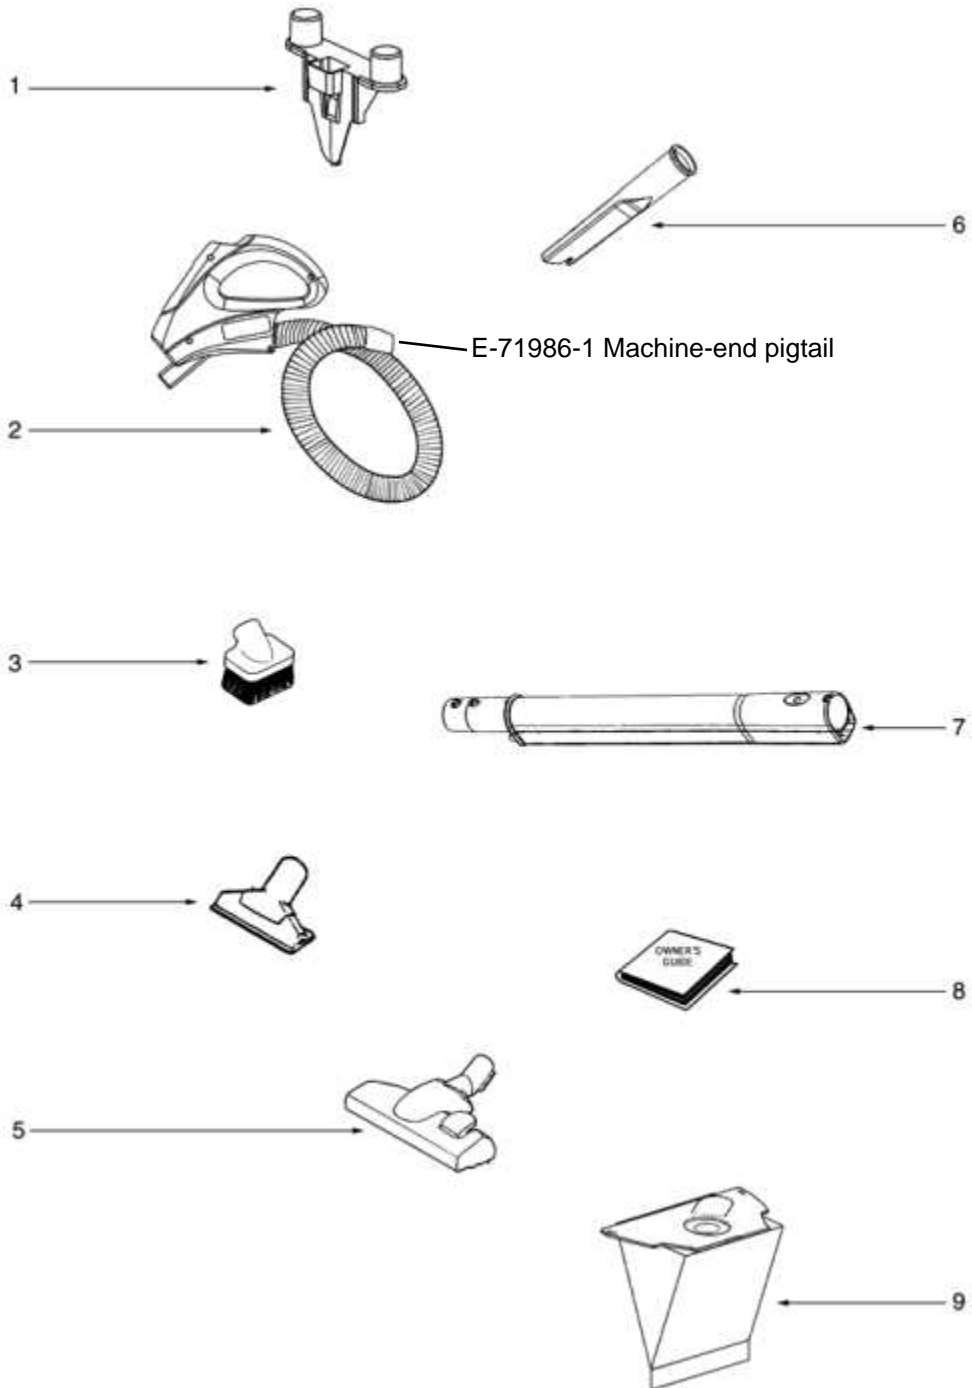

Ref #	Part	Description	Comments	Qty
1	E-72040A	TOOL CADDY		
2	E-61977	POWERHEAD HOSE ASSY - CTN		
3	E-54505-3	DUSTING BRUSH - PACKAGED		
4	E-38284-3	UPHOLSTERY NOZZLE ASSEMBL		
5	E-39134-6	DELUXE FLOOR NOZZLE ASSEM		
6	E-27237-3	TOOL - CREVICE		
7	E-39422-1	DIRECT CONNECT WAND ASSEM		
8	E-72923	OWNER'S GUIDE		
9	E-61980	PAPER BAG-STYLE CN-1