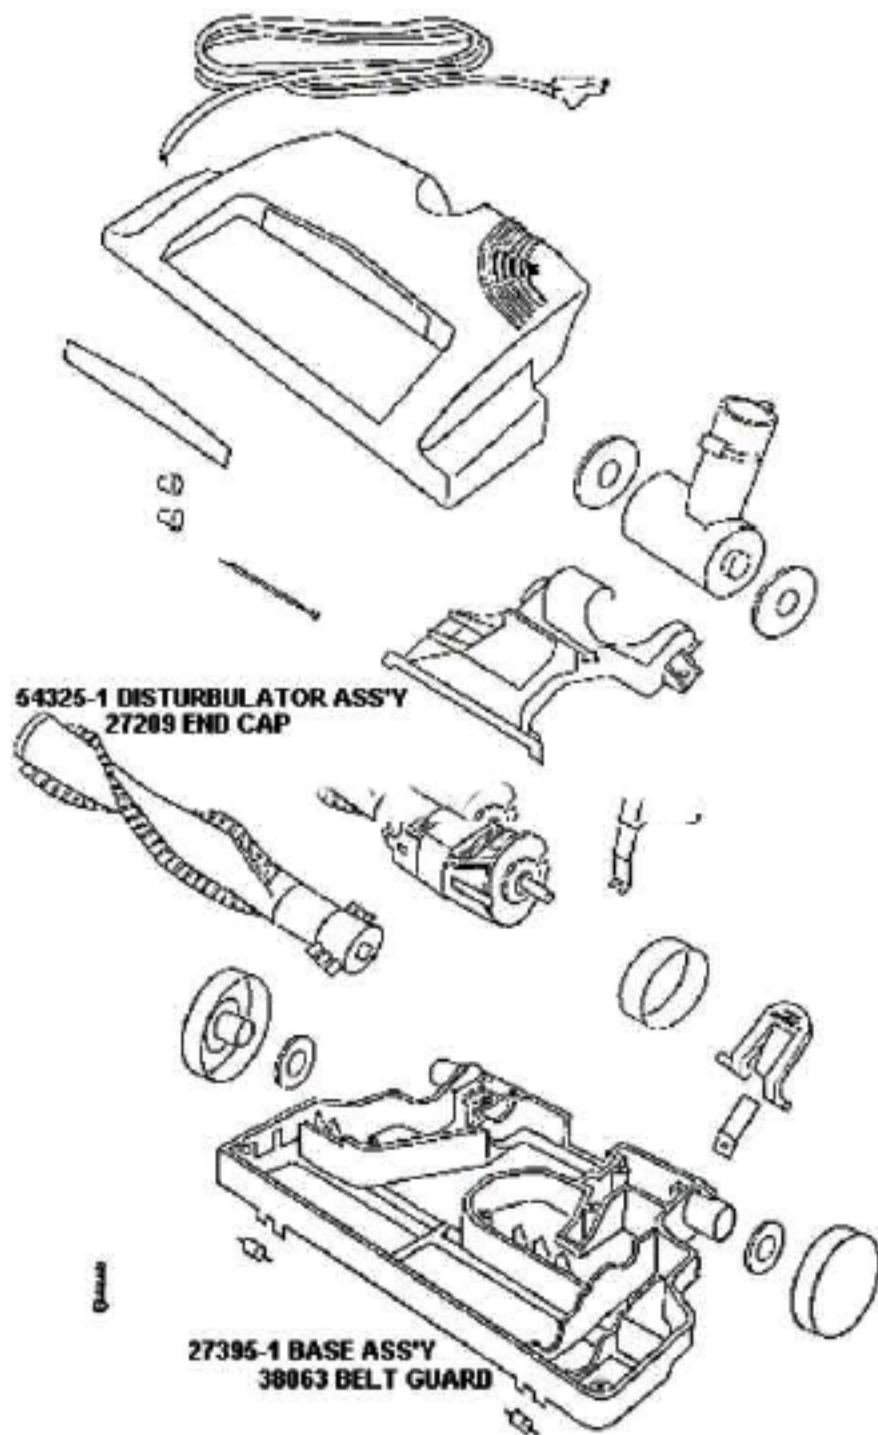

Ref #	Part	Description	Comments	Qty
1	14940-1	PEDAL - FOOT		
2	27395-1	POWERHEAD HOOD/BASE KIT		
3	27397-1	LENS - HOOD		
4	27398-1	AIR DUCT COVER ASSEMBLY		
5	35970-1B	POLARIZED CORD & PLUG ASS		
6	37434-2	WHEEL - REAR		
7	38063	GUARD - BELT		
8	38377	STRAP - MOTOR		
9	38379-1	HANDLE SOCKET ASSEMBLY		
10	53214-2	WIRE SPLICE 5		
11	53238-8	SCREW PACKAGE		
12	53984-1	WHEEL & AXLE PACKAGE - FR		
13	54325-1	DISTURBULATOR ASSY - CAR		
14	54343-1	MOTOR ASSEMBLY - PACKAGED		
15	54672-4	POWERHEAD HOOD/BASE KIT		
16	56180	FELT WASHER		
17	57421-2	WIRE & TERMINAL ASSEMBLY		
18	57992	GASKET - FELT		
19	58065	BELT - STYLE AR		
20	58169	SPRING