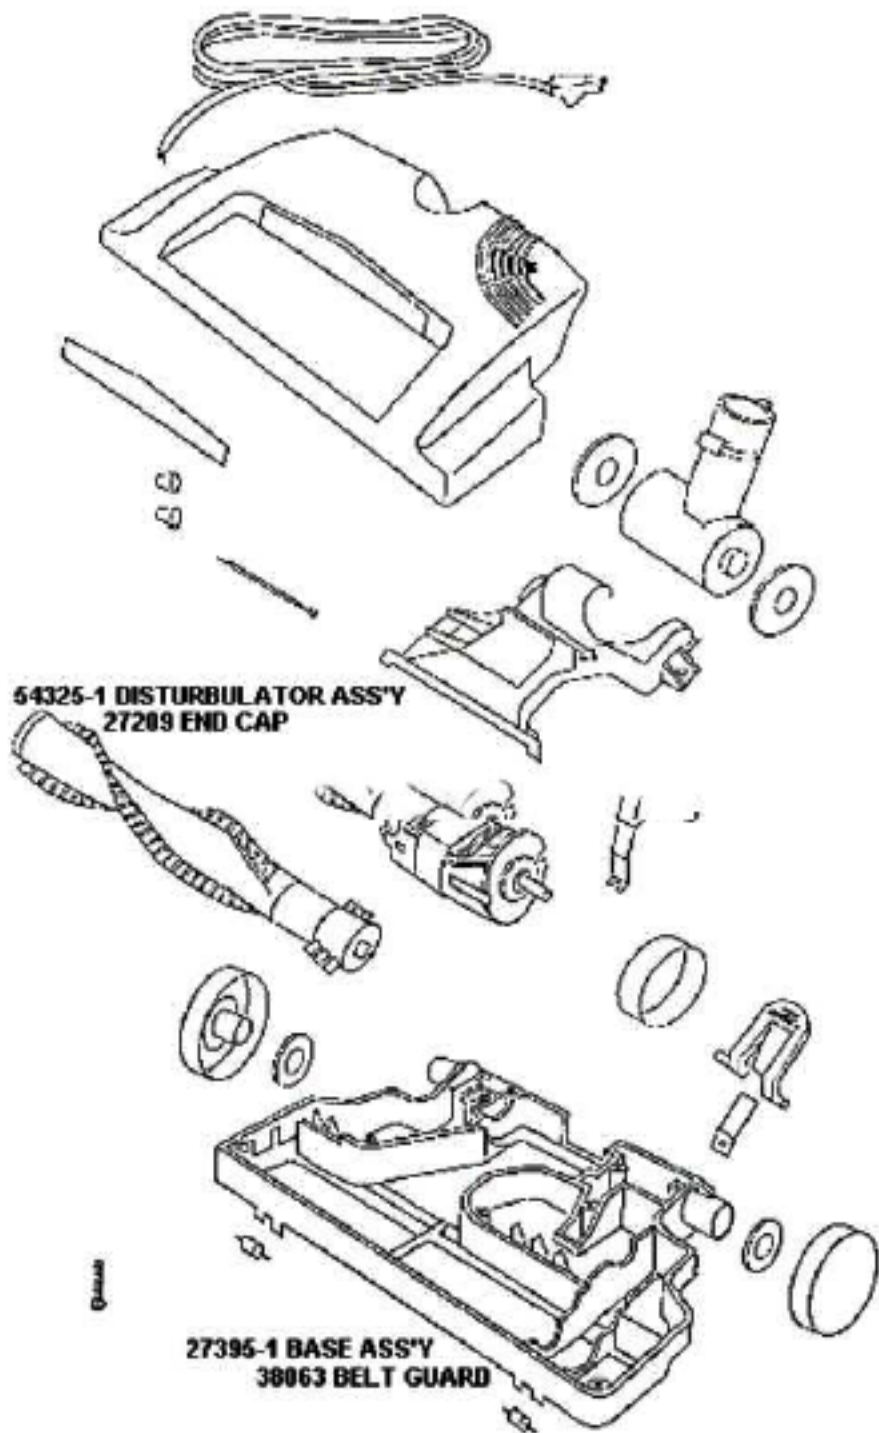

Ref #	Part	Description	Comments	Qty
1	14905-2	PLATE - HOSE		
2	26715A	GASKET - MOTOR MOUNTING		
3	26730-8	CONNECTOR & WIRE ASSEMBLY		
4	27329-1	CORD - LOW LEAD (17 GA)		
5	27380A-1	SEAL - SWIVEL HOSE		
6	36341-2	SWITCH - PUSH		
7	37403-1	CASTER		
8	37490-3	RELEASE - CORD		
9	37657	FILTER - MOTOR		
10	37710-1	FILTER - EXHAUST		
11	37761-1	BAG INDICATOR ASSEMBLY		
12	37966	SOUND FOAM		
13	38376-1	WHEEL - REAR		
14	38386-1	BUTTON		
15	46713-1	TIE - CABLE		
16	53197-1	SCREW PACKAGE		
17	53214-2	WIRE SPLICE 5		
18	53238-1	SCREW PACKAGE		
19	53238-8	SCREW PACKAGE		
20	54219-1	BUSHING - STRAIN RELIEF (
21	54401	MOTOR ASSEMBLY - PACKAGED		
22	54635-6	BAG COVER & GRAPHICS - PK		
23	55463	GASKET - MOTOR STACK		
24	55794	SPRING		
25	56146	THERMOSTAT		
26	56326-1	TUBE - WIRE		
27	56376	WASHER		
28	56750	CLIP - BAG INDICATOR		

Ref #	Part	Description	Comments	Qty
1	14940-1	PEDAL - FOOT		
2	27395-1	POWERHEAD HOOD/BASE KIT		
3	27397-1	LENS - HOOD		
4	27398-1	AIR DUCT COVER ASSEMBLY		
5	35970-1B	POLARIZED CORD & PLUG ASS		
6	37434-2	WHEEL - REAR		
7	38063	GUARD - BELT		
8	38377	STRAP - MOTOR		
9	38379-1	HANDLE SOCKET ASSEMBLY		
10	53214-2	WIRE SPLICE 5		
11	53238-8	SCREW PACKAGE		
12	53984-1	WHEEL & AXLE PACKAGE - FR		
13	54325-1	DISTURBULATOR ASSY - CAR		
14	54343-1	MOTOR ASSEMBLY - PACKAGED		
15	54672-4	POWERHEAD HOOD/BASE KIT		
16	56180	FELT WASHER		
17	57421-2	WIRE & TERMINAL ASSEMBLY		
18	57992	GASKET - FELT		
19	58065	BELT - STYLE AR		
20	58169	SPRING		

54645-1 HOSE ASS'Y
34272-5 BLEEDER
38368-1 PLUG CLIP
38358-2 CORD ASS'Y
54655-2 HOSE
CONNECTOR ASS'Y

Ref #	Part	Description	Comments	Qty
1	34272-5	BLEEDER		
2	36879-5	STRAIGHT WAND ASSEMBLY		
3	38358-2	CORD & PLUG ASSY		
4	38368-1	CLIP - PLUG		
5	54355-3	TOOL - CREVICE		
6	54505-1	DUSTING BRUSH - PACKAGED		
7	54506-1	UPHOLSTERY NOZZLE ASSEMBL		
8	54533-5	FLOOR & WALL BRUSH - PACK		
9	54545-1	HOSE ASSEMBLY - CTND		
10	54655-2	CONNECTOR ASSY - HOSE (CR		
11	57698	PAPER BAG - STYLE V FA		