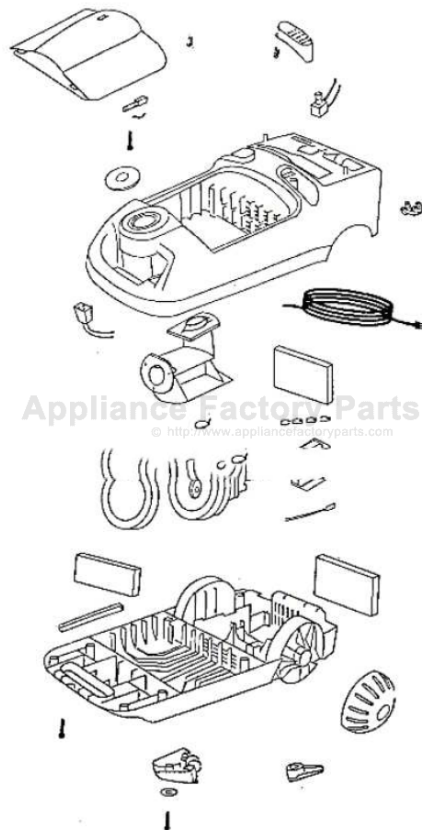

This Owner's Manual is provided and hosted by [Appliance Factory Parts](http://www.appliancefactoryparts.com).

Eureka 6856B Owner's Manual

[Shop genuine replacement parts for Eureka 6856B](#)

[Find Your Eureka Vacuum Cleaner Parts - Select From 855 Models](#)

----- Manual continues below part list -----

Available Replacement Parts for Eureka 6856B

E-37657	FILTER, CANISTER, 1PK
ER-2017	BRUSH ROLLER ROLL 54325-1
155506	MOTOR
195-9488	14 INCH WIRE DOLLY - 4 SOCKET

Ref #	Part	Description	Comments	Qty
1	14905-2	PLATE - HOSE		
2	26715A	GASKET - MOTOR MOUNTING		
3	26730-8	CONNECTOR & WIRE ASSEMBLY		
4	27329-1	CORD - LOW LEAD (17 GA)		
5	27380A-1	SEAL - SWIVEL HOSE		
6	36341-2	SWITCH - PUSH		
7	37403-1	CASTER		
8	37490-3	RELEASE - CORD		
9	37657	FILTER - MOTOR		
10	37710-1	FILTER - EXHAUST		
11	37761-1	BAG INDICATOR ASSEMBLY		
12	37966	SOUND FOAM		
13	38376-1	WHEEL - REAR		
14	38386-1	BUTTON		
15	46713-1	TIE - CABLE		
16	53197-1	SCREW PACKAGE		
17	53214-2	WIRE SPLICE 5		
18	53238-1	SCREW PACKAGE		
19	53238-8	SCREW PACKAGE		
20	54219-1	BUSHING - STRAIN RELIEF (
21	54401	MOTOR ASSEMBLY - PACKAGED		
22	54635-6	BAG COVER & GRAPHICS - PK		
23	55463	GASKET - MOTOR STACK		
24	55794	SPRING		
25	56146	THERMOSTAT		
26	56326-1	TUBE - WIRE		
27	56376	WASHER		
28	56750	CLIP - BAG INDICATOR		

Ref #	Part	Description	Comments	Qty
1	14940-1	PEDAL - FOOT		
2	27395-1	POWERHEAD HOOD/BASE KIT		
3	27397-1	LENS - HOOD		
4	27398-1	AIR DUCT COVER ASSEMBLY		
5	35970-1B	POLARIZED CORD & PLUG ASS		
6	37434-2	WHEEL - REAR		
7	38063	GUARD - BELT		
8	38377	STRAP - MOTOR		
9	38379-1	HANDLE SOCKET ASSEMBLY		
10	53214-2	WIRE SPLICE 5		
11	53238-8	SCREW PACKAGE		
12	53984-1	WHEEL & AXLE PACKAGE - FR		
13	54325-1	DISTURBULATOR ASSY - CAR		
14	54343-1	MOTOR ASSEMBLY - PACKAGED		
15	54672-4	POWERHEAD HOOD/BASE KIT		
16	56180	FELT WASHER		
17	57421-2	WIRE & TERMINAL ASSEMBLY		
18	57992	GASKET - FELT		
19	58065	BELT - STYLE AR		
20	58169	SPRING		