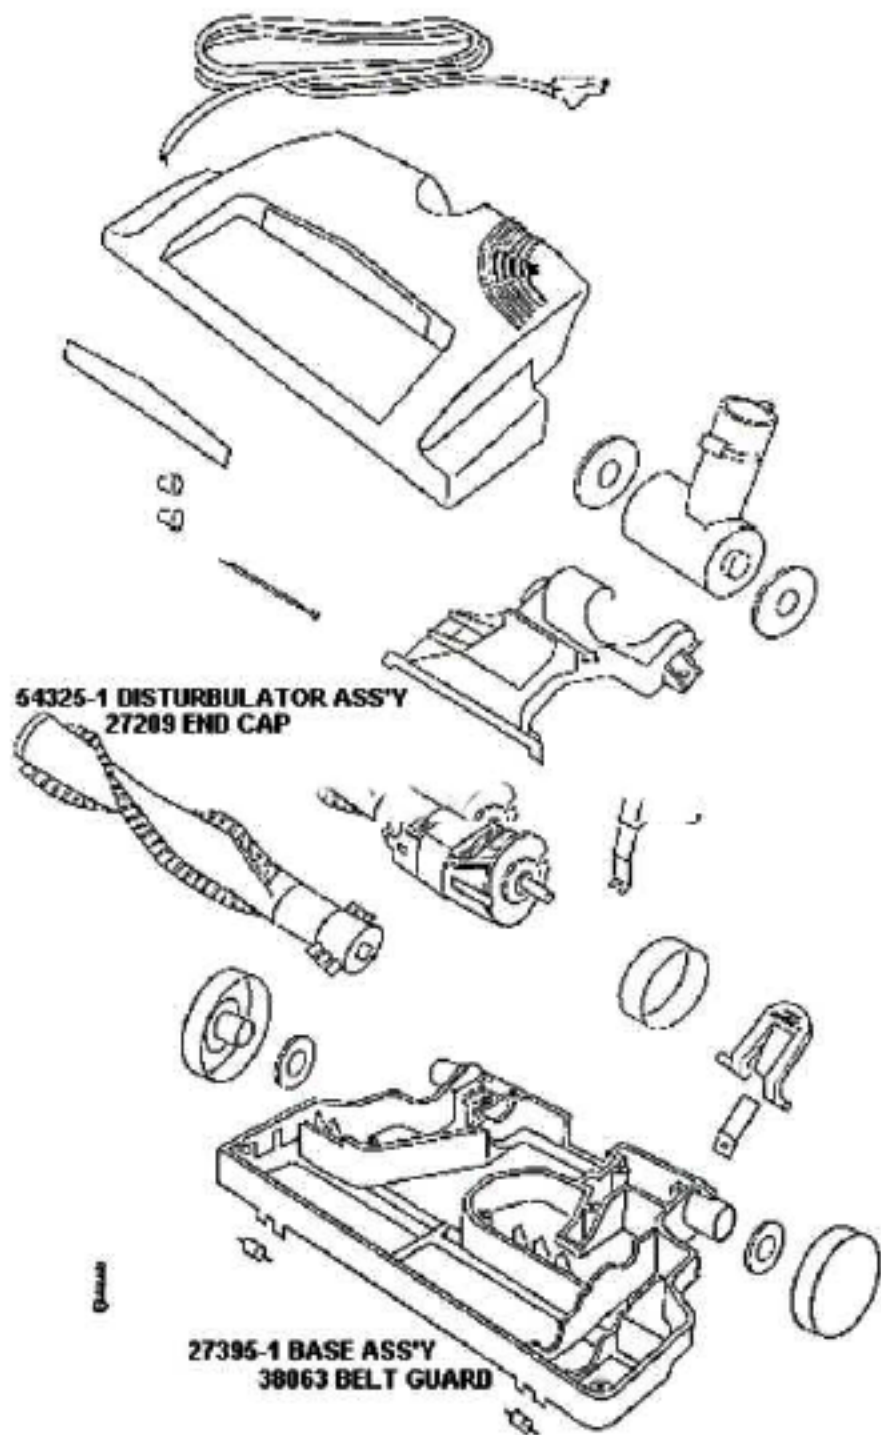

----- Manual continues below part list -----

Available Replacement Parts for Eureka 6856B

E-37657	FILTER, CANISTER, 1PK
ER-2017	BRUSH ROLLER ROLL 54325-1
155506	MOTOR
195-9488	14 INCH WIRE DOLLY - 4 SOCKET

Ref #	Part	Description	Comments	Qty
1	14905-2	PLATE - HOSE		
2	26715A	GASKET - MOTOR MOUNTING		
3	26730-8	CONNECTOR & WIRE ASSEMBLY		
4	27329-1	CORD - LOW LEAD (17 GA)		
5	27380A-1	SEAL - SWIVEL HOSE		
6	36341-2	SWITCH - PUSH		
7	37403-1	CASTER		
8	37490-3	RELEASE - CORD		
9	37657	FILTER - MOTOR		
10	37710-1	FILTER - EXHAUST		
11	37761-1	BAG INDICATOR ASSEMBLY		
12	37966	SOUND FOAM		
13	38376-1	WHEEL - REAR		
14	38386-1	BUTTON		
15	46713-1	TIE - CABLE		
16	53197-1	SCREW PACKAGE		
17	53214-2	WIRE SPLICE 5		
18	53238-1	SCREW PACKAGE		
19	53238-8	SCREW PACKAGE		
20	54219-1	BUSHING - STRAIN RELIEF (
21	54401	MOTOR ASSEMBLY - PACKAGED		
22	54635-6	BAG COVER & GRAPHICS - PK		
23	55463	GASKET - MOTOR STACK		
24	55794	SPRING		
25	56146	THERMOSTAT		
26	56326-1	TUBE - WIRE		
27	56376	WASHER		
28	56750	CLIP - BAG INDICATOR		

Ref #	Part	Description	Comments	Qty
1	14940-1	PEDAL - FOOT		
2	27395-1	POWERHEAD HOOD/BASE KIT		
3	27397-1	LENS - HOOD		
4	27398-1	AIR DUCT COVER ASSEMBLY		
5	35970-1B	POLARIZED CORD & PLUG ASS		
6	37434-2	WHEEL - REAR		
7	38063	GUARD - BELT		
8	38377	STRAP - MOTOR		
9	38379-1	HANDLE SOCKET ASSEMBLY		
10	53214-2	WIRE SPLICE 5		
11	53238-8	SCREW PACKAGE		
12	53984-1	WHEEL & AXLE PACKAGE - FR		
13	54325-1	DISTURBULATOR ASSY - CAR		
14	54343-1	MOTOR ASSEMBLY - PACKAGED		
15	54672-4	POWERHEAD HOOD/BASE KIT		
16	56180	FELT WASHER		
17	57421-2	WIRE & TERMINAL ASSEMBLY		
18	57992	GASKET - FELT		
19	58065	BELT - STYLE AR		
20	58169	SPRING		