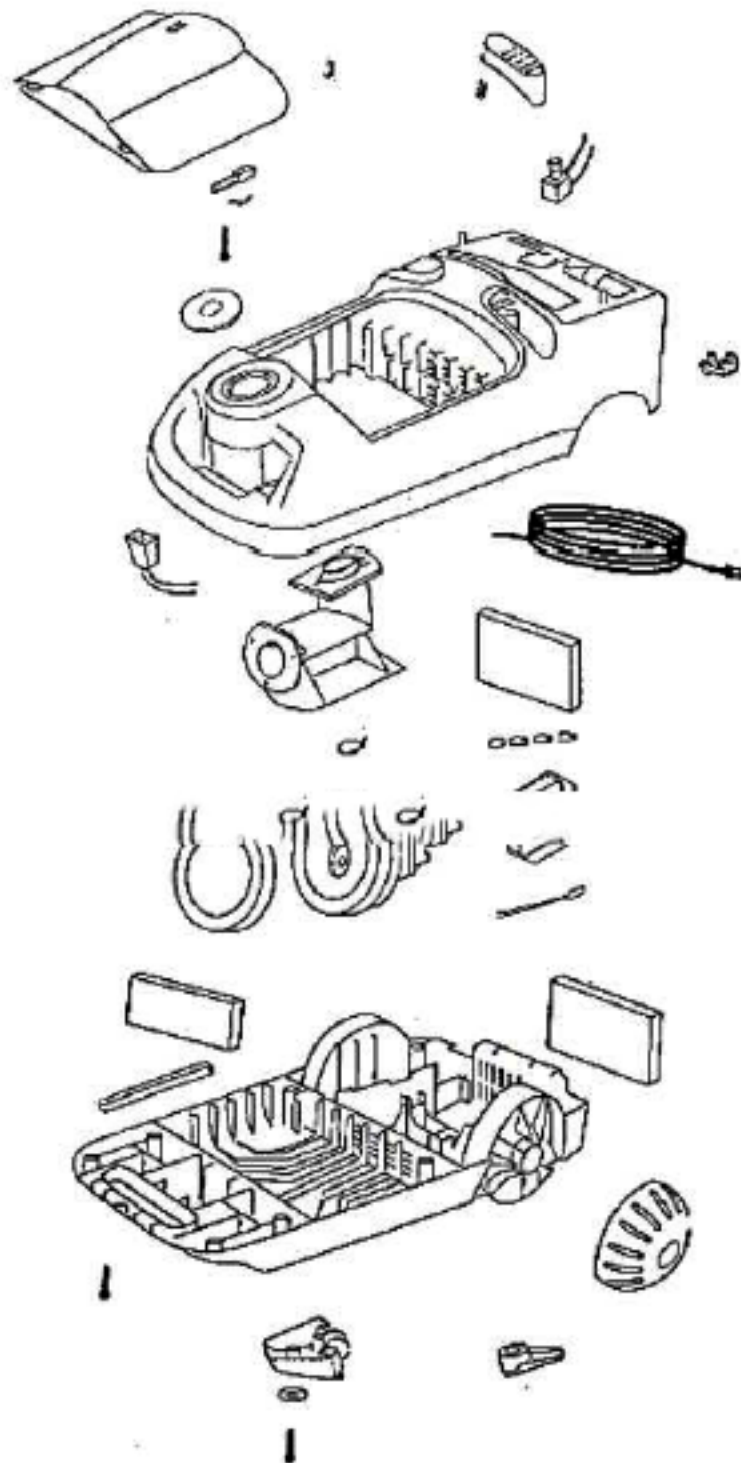

This Owner's Manual is provided and hosted by [Appliance Factory Parts](http://www.appliancefactoryparts.com).

Eureka 6856B Owner's Manual

[Shop genuine replacement parts for Eureka 6856B](#)

[Find Your Eureka Vacuum Cleaner Parts - Select From 855 Models](#)

----- Manual continues below part list -----

Available Replacement Parts for Eureka 6856B

E-37657	FILTER, CANISTER, 1PK
ER-2017	BRUSH ROLLER ROLL 54325-1
155506	MOTOR
195-9488	14 INCH WIRE DOLLY - 4 SOCKET

Ref #	Part	Description	Comments	Qty
1	14905-2	PLATE - HOSE		
2	26715A	GASKET - MOTOR MOUNTING		
3	26730-8	CONNECTOR & WIRE ASSEMBLY		
4	27329-1	CORD - LOW LEAD (17 GA)		
5	27380A-1	SEAL - SWIVEL HOSE		
6	36341-2	SWITCH - PUSH		
7	37403-1	CASTER		
8	37490-3	RELEASE - CORD		
9	37657	FILTER - MOTOR		
10	37710-1	FILTER - EXHAUST		
11	37761-1	BAG INDICATOR ASSEMBLY		
12	37966	SOUND FOAM		
13	38376-1	WHEEL - REAR		
14	38386-1	BUTTON		
15	46713-1	TIE - CABLE		
16	53197-1	SCREW PACKAGE		
17	53214-2	WIRE SPLICE 5		
18	53238-1	SCREW PACKAGE		
19	53238-8	SCREW PACKAGE		
20	54219-1	BUSHING - STRAIN RELIEF (
21	54401	MOTOR ASSEMBLY - PACKAGED		
22	54635-6	BAG COVER & GRAPHICS - PK		
23	55463	GASKET - MOTOR STACK		
24	55794	SPRING		
25	56146	THERMOSTAT		
26	56326-1	TUBE - WIRE		
27	56376	WASHER		
28	56750	CLIP - BAG INDICATOR		

Ref #	Part	Description	Comments	Qty
1	14940-1	PEDAL - FOOT		
2	27395-1	POWERHEAD HOOD/BASE KIT		
3	27397-1	LENS - HOOD		
4	27398-1	AIR DUCT COVER ASSEMBLY		
5	35970-1B	POLARIZED CORD & PLUG ASS		
6	37434-2	WHEEL - REAR		
7	38063	GUARD - BELT		
8	38377	STRAP - MOTOR		
9	38379-1	HANDLE SOCKET ASSEMBLY		
10	53214-2	WIRE SPLICE 5		
11	53238-8	SCREW PACKAGE		
12	53984-1	WHEEL & AXLE PACKAGE - FR		
13	54325-1	DISTURBULATOR ASSY - CAR		
14	54343-1	MOTOR ASSEMBLY - PACKAGED		
15	54672-4	POWERHEAD HOOD/BASE KIT		
16	56180	FELT WASHER		
17	57421-2	WIRE & TERMINAL ASSEMBLY		
18	57992	GASKET - FELT		
19	58065	BELT - STYLE AR		
20	58169	SPRING		