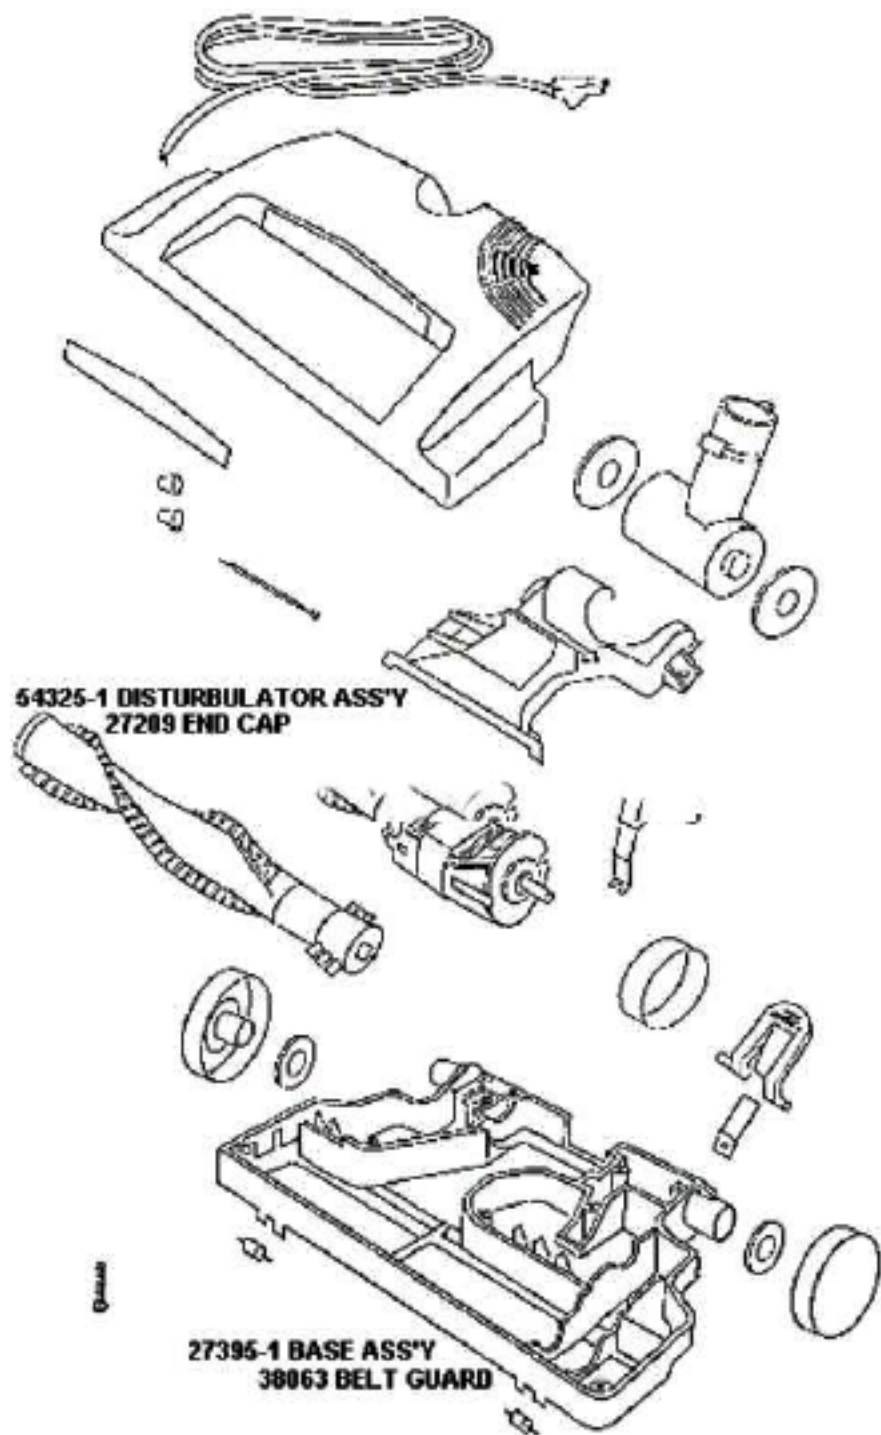

Ref #	Part	Description	Comments	Qty
1	14905-2	PLATE - HOSE		
2	26715A	GASKET - MOTOR MOUNTING		
3	26730-8	CONNECTOR & WIRE ASSEMBLY		
4	27329-1	CORD - LOW LEAD (17 GA)		
5	27380A-1	SEAL - SWIVEL HOSE		
6	36341-2	SWITCH - PUSH		
7	37403-1	CASTER		
8	37490-3	RELEASE - CORD		
9	37657	FILTER - MOTOR		
10	37710-1	FILTER - EXHAUST		
11	37761-1	BAG INDICATOR ASSEMBLY		
12	37966	SOUND FOAM		
13	38376-1	WHEEL - REAR		
14	38386-1	BUTTON		
15	46713-1	TIE - CABLE		
16	53197-1	SCREW PACKAGE		
17	53214-2	WIRE SPLICE 5		
18	53238-1	SCREW PACKAGE		
19	53238-8	SCREW PACKAGE		
20	54219-1	BUSHING - STRAIN RELIEF (
21	54401	MOTOR ASSEMBLY - PACKAGED		
22	54635-6	BAG COVER & GRAPHICS - PK		
23	55463	GASKET - MOTOR STACK		
24	55794	SPRING		
25	56146	THERMOSTAT		
26	56326-1	TUBE - WIRE		
27	56376	WASHER		
28	56750	CLIP - BAG INDICATOR		

Ref #	Part	Description	Comments	Qty
1	14940-1	PEDAL - FOOT		
2	27395-1	POWERHEAD HOOD/BASE KIT		
3	27397-1	LENS - HOOD		
4	27398-1	AIR DUCT COVER ASSEMBLY		
5	35970-1B	POLARIZED CORD & PLUG ASS		
6	37434-2	WHEEL - REAR		
7	38063	GUARD - BELT		
8	38377	STRAP - MOTOR		
9	38379-1	HANDLE SOCKET ASSEMBLY		
10	53214-2	WIRE SPLICE 5		
11	53238-8	SCREW PACKAGE		
12	53984-1	WHEEL & AXLE PACKAGE - FR		
13	54325-1	DISTURBULATOR ASSY - CAR		
14	54343-1	MOTOR ASSEMBLY - PACKAGED		
15	54672-4	POWERHEAD HOOD/BASE KIT		
16	56180	FELT WASHER		
17	57421-2	WIRE & TERMINAL ASSEMBLY		
18	57992	GASKET - FELT		
19	58065	BELT - STYLE AR		
20	58169	SPRING		

54645-1 HOSE ASS'Y
34272-5 BLEEDER
38368-1 PLUG CLIP
38358-2 CORD ASS'Y
54655-2 HOSE
CONNECTOR ASS'Y

Ref #	Part	Description	Comments	Qty
1	34272-5	BLEEDER		
2	36879-5	STRAIGHT WAND ASSEMBLY		
3	38358-2	CORD & PLUG ASSY		
4	38368-1	CLIP - PLUG		
5	54355-3	TOOL - CREVICE		
6	54505-1	DUSTING BRUSH - PACKAGED		
7	54506-1	UPHOLSTERY NOZZLE ASSEMBL		
8	54533-5	FLOOR & WALL BRUSH - PACK		
9	54545-1	HOSE ASSEMBLY - CTND		
10	54655-2	CONNECTOR ASSY - HOSE (CR		
11	57698	PAPER BAG - STYLE V FA		