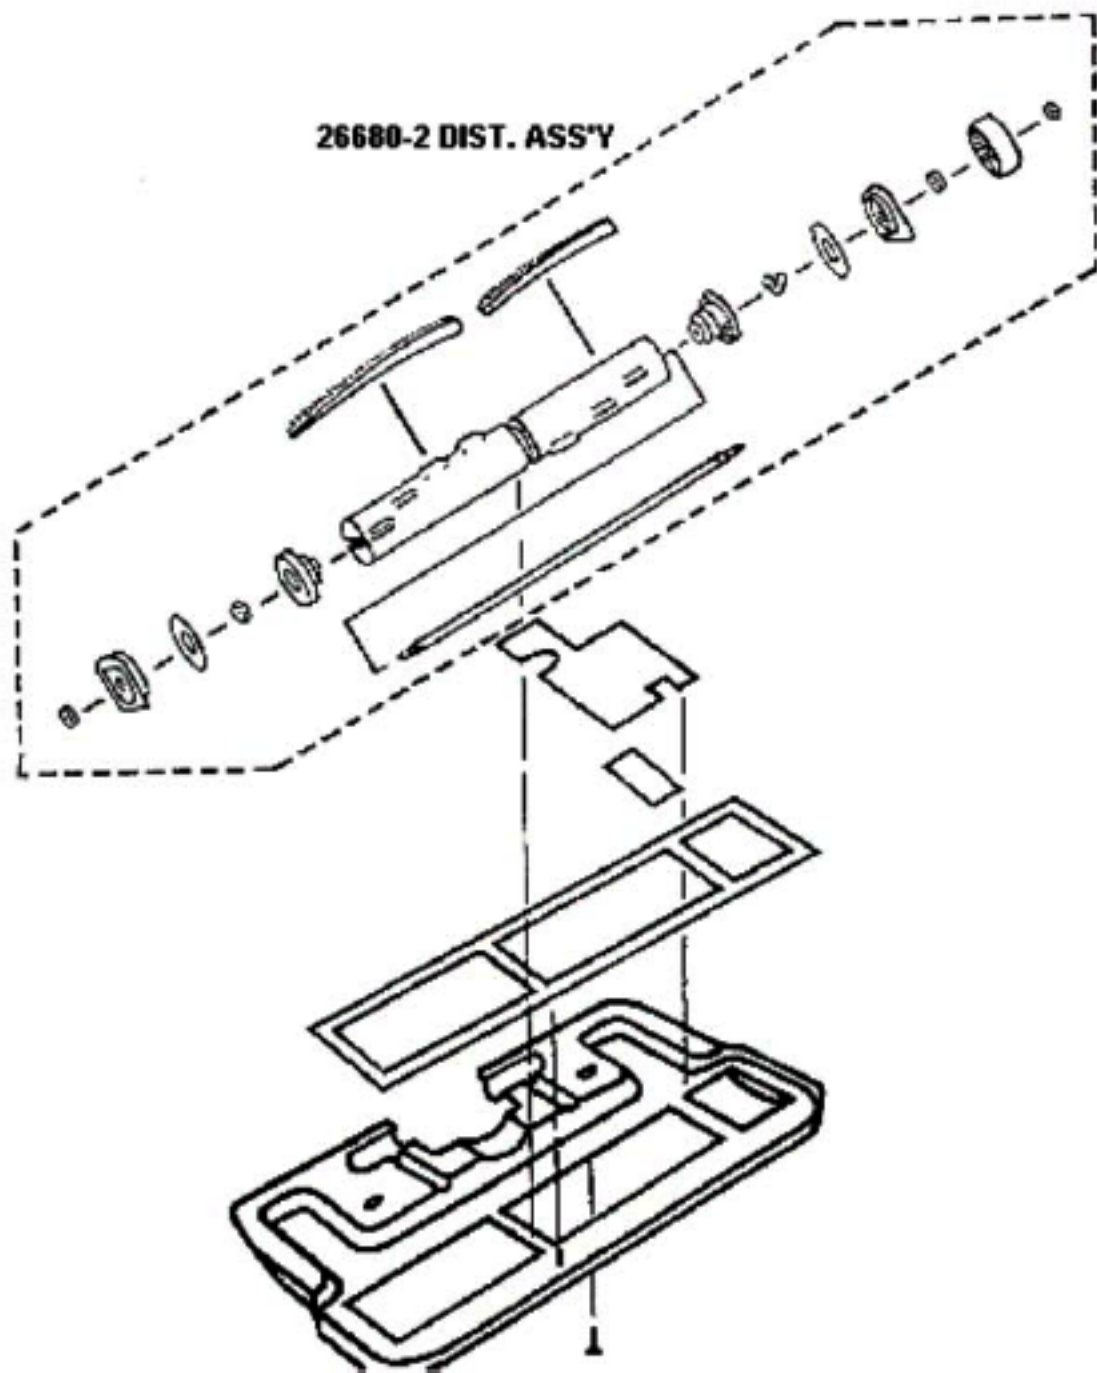

Available Replacement Parts for Eureka 6860A

ER-1422	BAG EUREKA 3 PACK
E-37657	FILTER, CANISTER, 1PK

THE FOLLOWING PARTS ARE NOT ILLUSTRATED:

57554A R.P.L.
57395 OWNER'S MANUAL
37665 WIRING DIAGRAM
49689 WIRING DIAGRAM
55919-1 SH. GAS.
57471-2 GASKET
14171 BAG

MAIN UNIT - 6860A - 860.21740

Ref #	Part	Description	Comments	Qty
1	14568-1	BAG COVER & GRPHCS ASSY -		
2	26440-1	WHEEL - REAR		
3	26651-4	CONNECTOR ASSEMBLY		
4	26673	MOTOR ASSEMBLY - PACKAGED		
5	26715	GASKET - MOTOR MOUNTING		
6	27009-2	BUTTON - LATCH		
7	37403-1	CASTER		
8	37657	FILTER - MOTOR		
9	37966	SOUND FOAM		
10	38071-2	CLIP - FURNITURE GUARD (R)		
11	38072-2	CLIP - FURNITURE GUARD (L)		
12	38079-2	GUARD - FURNITURE		
13	38083	EXHAUST FILTER		
14	53197-1	SCREW PACKAGE		
15	53214-2	WIRE SPLICE 5		
16	53238-8	SCREW PACKAGE		
17	55446	NUT - SWITCH		
18	55463	GASKET - MOTOR STACK		
19	55794	SPRING		
20	55919-1	GASKET - SHELL		
21	56146	THERMOSTAT		
22	56326-1	WIRE TUBE (NLA)		
23	56376	WASHER		
24	57471-2	GASKET-SHELL (57471-1)		
25	52358	PAPER BAG PKG ASSY (STYLE		

POWERHEAD - 6860A - 860.21740

Ref #	Part	Description	Comments	Qty
1	12578B-1	INLET - DIVIDER		
2	25789-3	HOSE		
3	26028-1	WINDOW - BELT		
4	35970-13	POLARIZED CORD & PLUG ASS		
5	36237A-8	GUARD - FURNITURE		
6	36555-3	WHEEL		
7	36769-13	HANDLE SOCKET ASSY		
8	36879-3	STRAIGHT WAND ASSEMBLY		
9	36943	BELT - DRIVE		
10	36954A	COVER - GROUNDING		
11	48334	AXLE - WHEEL (155314)		
12	49110A	GUARD - BELT		
13	53190-1	BUSHING - STRAIN RELIEF-P		
14	53200	AXLE BEARING PK (55505 (NLA)		
15	53214-2	WIRE SPLICE 5		
16	53238-8	SCREW PACKAGE		
17	54039-4	HOUSING & GRAPHICS ASSY -		