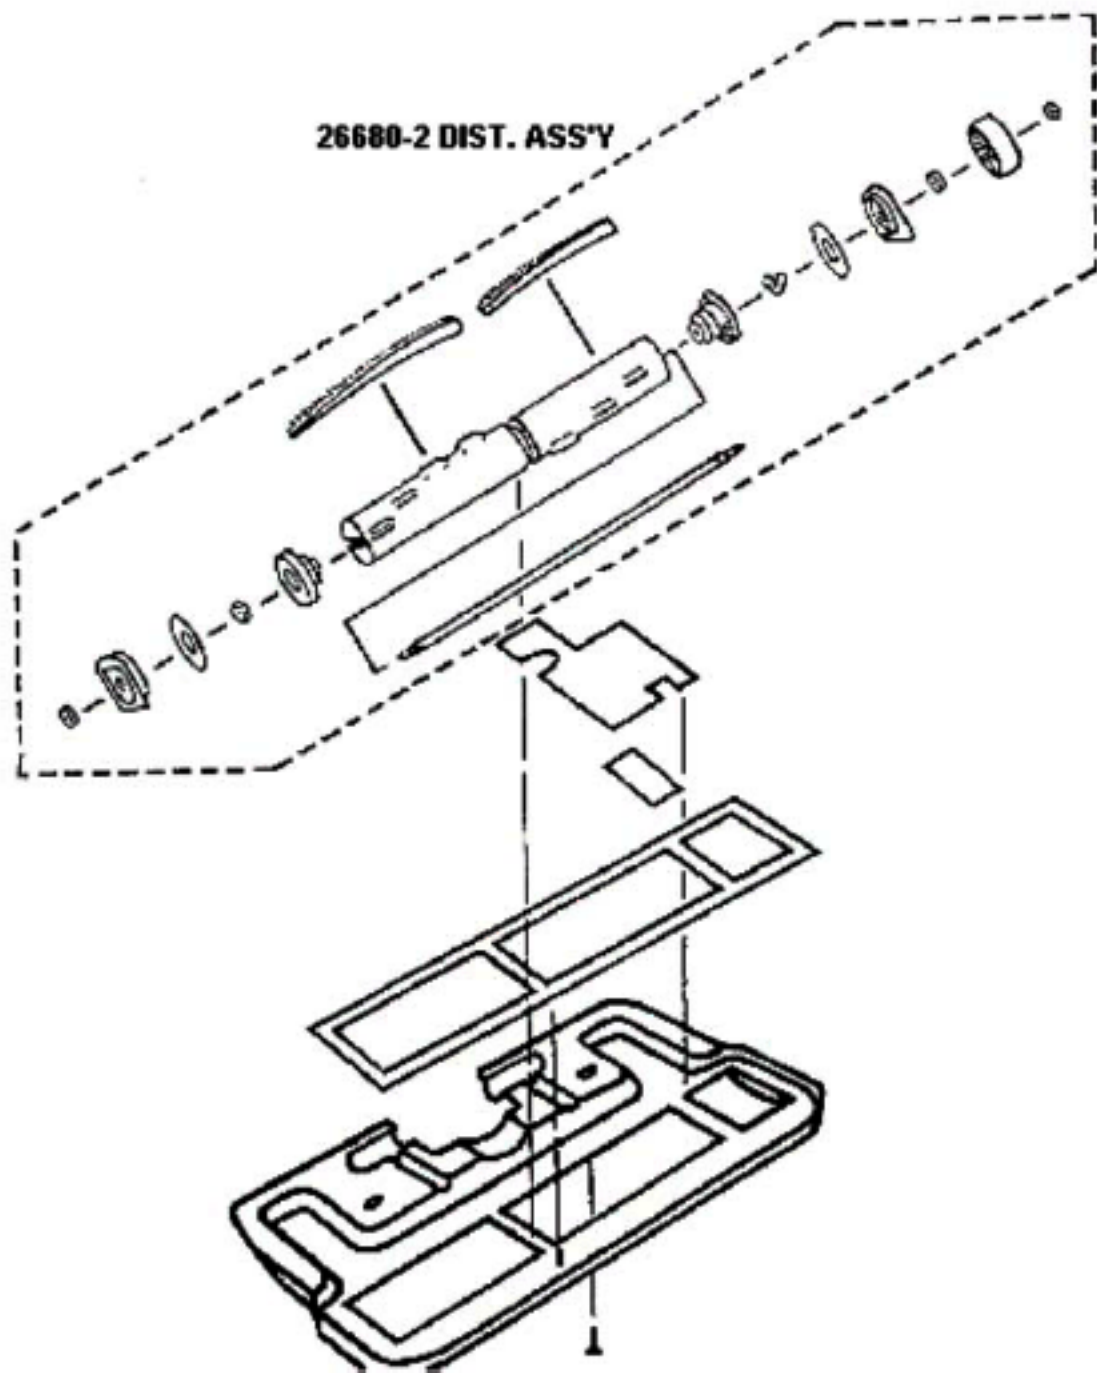

**THE FOLLOWING PARTS ARE NOT ILLUSTRATED:**

57554A R.P.L.  
57395 OWNER'S MANUAL  
37665 WIRING DIAGRAM  
49689 WIRING DIAGRAM  
55919-1 SH. GAS.  
57471-2 GASKET  
14171 BAG

## MAIN UNIT - 6860A - 860.21740

Ref #	Part	Description	Comments	Qty
1	14568-1	BAG COVER & GRPHCS ASSY -		
2	26440-1	WHEEL - REAR		
3	26651-4	CONNECTOR ASSEMBLY		
4	26673	MOTOR ASSEMBLY - PACKAGED		
5	26715	GASKET - MOTOR MOUNTING		
6	27009-2	BUTTON - LATCH		
7	37403-1	CASTER		
8	37657	FILTER - MOTOR		
9	37966	SOUND FOAM		
10	38071-2	CLIP - FURNITURE GUARD (R)		
11	38072-2	CLIP - FURNITURE GUARD (L)		
12	38079-2	GUARD - FURNITURE		
13	38083	EXHAUST FILTER		
14	53197-1	SCREW PACKAGE		
15	53214-2	WIRE SPLICE 5		
16	53238-8	SCREW PACKAGE		
17	55446	NUT - SWITCH		
18	55463	GASKET - MOTOR STACK		
19	55794	SPRING		
20	55919-1	GASKET - SHELL		
21	56146	THERMOSTAT		
22	56326-1	WIRE TUBE (NLA)		
23	56376	WASHER		
24	57471-2	GASKET-SHELL (57471-1)		
25	52358	PAPER BAG PKG ASSY (STYLE		

## POWERHEAD - 6860A - 860.21740

Ref #	Part	Description	Comments	Qty
1	12578B-1	INLET - DIVIDER		
2	25789-3	HOSE		
3	26028-1	WINDOW - BELT		
4	35970-13	POLARIZED CORD & PLUG ASS		
5	36237A-8	GUARD - FURNITURE		
6	36555-3	WHEEL		
7	36769-13	HANDLE SOCKET ASSY		
8	36879-3	STRAIGHT WAND ASSEMBLY		
9	36943	BELT - DRIVE		
10	36954A	COVER - GROUNDING		
11	48334	AXLE - WHEEL (155314)		
12	49110A	GUARD - BELT		
13	53190-1	BUSHING - STRAIN RELIEF-P		
14	53200	AXLE BEARING PK (55505 (NLA)		
15	53214-2	WIRE SPLICE 5		
16	53238-8	SCREW PACKAGE		
17	54039-4	HOUSING & GRAPHICS ASSY -		