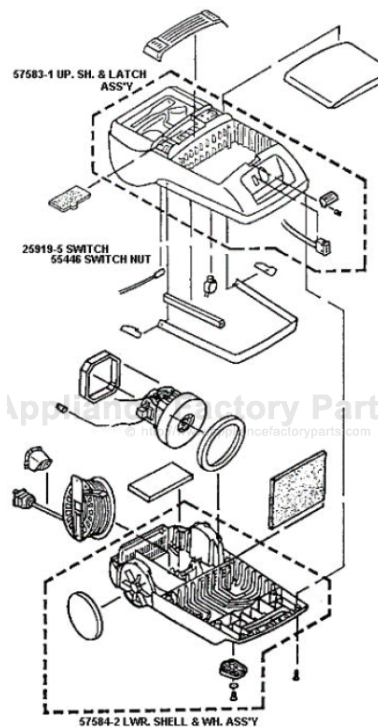

THE FOLLOWING PARTS ARE NOT ILLUSTRATED:

[Find Your Eureka Vacuum Cleaner Parts - Select From 855 Models](#)

----- Manual continues below part list -----