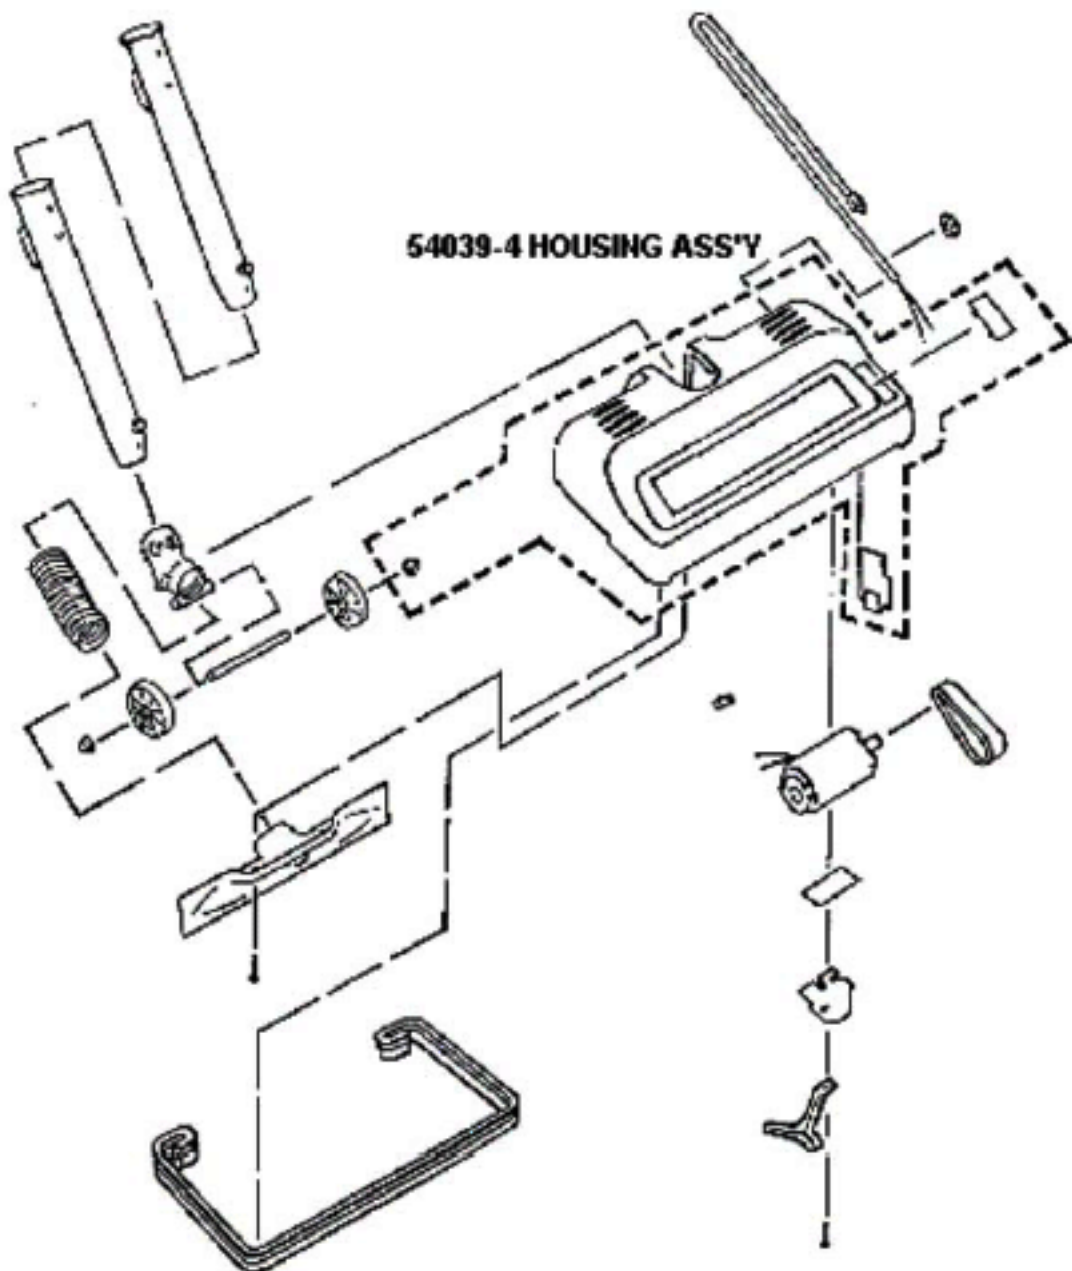

**THE FOLLOWING PARTS ARE NOT ILLUSTRATED:**

57554A R.P.L.  
57395 OWNER'S MANUAL  
37665 WIRING DIAGRAM  
49689 WIRING DIAGRAM  
55919-1 SH. GAS.  
57471-2 GASKET  
14171 BAG

## MAIN UNIT - 6860A - 860.21740

Ref #	Part	Description	Comments	Qty
1	14568-1	BAG COVER & GRPHCS ASSY -		
2	26440-1	WHEEL - REAR		
3	26651-4	CONNECTOR ASSEMBLY		
4	26673	MOTOR ASSEMBLY - PACKAGED		
5	26715	GASKET - MOTOR MOUNTING		
6	27009-2	BUTTON - LATCH		
7	37403-1	CASTER		
8	37657	FILTER - MOTOR		
9	37966	SOUND FOAM		
10	38071-2	CLIP - FURNITURE GUARD (R)		
11	38072-2	CLIP - FURNITURE GUARD (L)		
12	38079-2	GUARD - FURNITURE		
13	38083	EXHAUST FILTER		
14	53197-1	SCREW PACKAGE		
15	53214-2	WIRE SPLICE 5		
16	53238-8	SCREW PACKAGE		
17	55446	NUT - SWITCH		
18	55463	GASKET - MOTOR STACK		
19	55794	SPRING		
20	55919-1	GASKET - SHELL		
21	56146	THERMOSTAT		
22	56326-1	WIRE TUBE (NLA)		
23	56376	WASHER		
24	57471-2	GASKET-SHELL (57471-1)		
25	52358	PAPER BAG PKG ASSY (STYLE		

## POWERHEAD - 6860A - 860.21740

Ref #	Part	Description	Comments	Qty
1	12578B-1	INLET - DIVIDER		
2	25789-3	HOSE		
3	26028-1	WINDOW - BELT		
4	35970-13	POLARIZED CORD & PLUG ASS		
5	36237A-8	GUARD - FURNITURE		
6	36555-3	WHEEL		
7	36769-13	HANDLE SOCKET ASSY		
8	36879-3	STRAIGHT WAND ASSEMBLY		
9	36943	BELT - DRIVE		
10	36954A	COVER - GROUNDING		
11	48334	AXLE - WHEEL (155314)		
12	49110A	GUARD - BELT		
13	53190-1	BUSHING - STRAIN RELIEF-P		
14	53200	AXLE BEARING PK (55505 (NLA)		
15	53214-2	WIRE SPLICE 5		
16	53238-8	SCREW PACKAGE		
17	54039-4	HOUSING & GRAPHICS ASSY -		