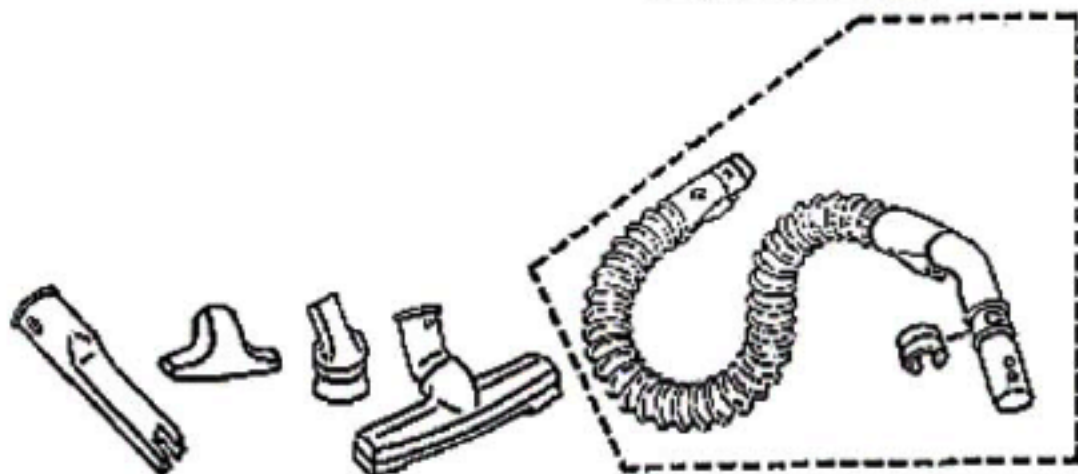

14463-2 HOSE ASS'Y

ACCESSORIES - 8880A - 880.21740

Ref #	Part	Description	Comments	Qty
1	14463-2	HOSE ASSEMBLY - CARTONED		
2	26002-6	FLOOR & WL BRUSH & ELBOW -		
3	26708-1	TOOL - CREVICE		
4	34272-5	BLEEDER		
5	34691-7	UPHOLSTERY NOZZLE ASSY -		
6	45947-7	DUSTING BRUSH - PACKAGED