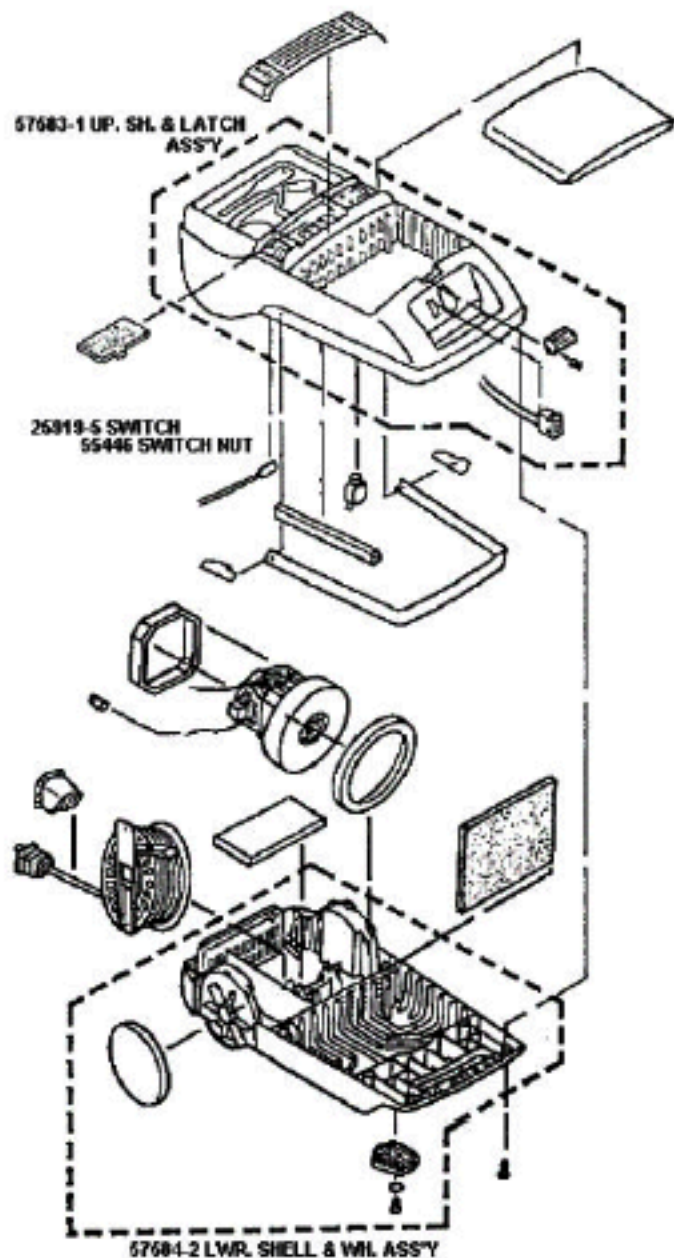

57554A R.P.L.
57589 OWNER'S MANUAL
37555 WIRING DIAGRAM
49589 WIRING DIAGRAM
55919-1 SH. GAS.
57471-2 GASKET
14171 BAG

[Find Your Eureka Vacuum Cleaner Parts - Select From 855 Models](#)

----- Manual continues below part list -----

Available Replacement Parts for Eureka 6860A

ER-1422	BAG EUREKA 3 PACK
E-37657	FILTER, CANISTER, 1PK

THE FOLLOWING PARTS ARE NOT ILLUSTRATED:

57554A R.P.L.
57395 OWNER'S MANUAL
37665 WIRING DIAGRAM
49689 WIRING DIAGRAM
55919-1 SH. GAS.
57471-2 GASKET
14171 BAG

MAIN UNIT - 6860A - 860.21740

Ref #	Part	Description	Comments	Qty
1	14568-1	BAG COVER & GRPHCS ASSY -		
2	26440-1	WHEEL - REAR		
3	26651-4	CONNECTOR ASSEMBLY		
4	26673	MOTOR ASSEMBLY - PACKAGED		
5	26715	GASKET - MOTOR MOUNTING		
6	27009-2	BUTTON - LATCH		
7	37403-1	CASTER		
8	37657	FILTER - MOTOR		
9	37966	SOUND FOAM		
10	38071-2	CLIP - FURNITURE GUARD (R)		
11	38072-2	CLIP - FURNITURE GUARD (L)		
12	38079-2	GUARD - FURNITURE		
13	38083	EXHAUST FILTER		
14	53197-1	SCREW PACKAGE		
15	53214-2	WIRE SPLICE 5		
16	53238-8	SCREW PACKAGE		
17	55446	NUT - SWITCH		
18	55463	GASKET - MOTOR STACK		
19	55794	SPRING		
20	55919-1	GASKET - SHELL		
21	56146	THERMOSTAT		
22	56326-1	WIRE TUBE (NLA)		
23	56376	WASHER		
24	57471-2	GASKET-SHELL (57471-1)		
25	52358	PAPER BAG PKG ASSY (STYLE		