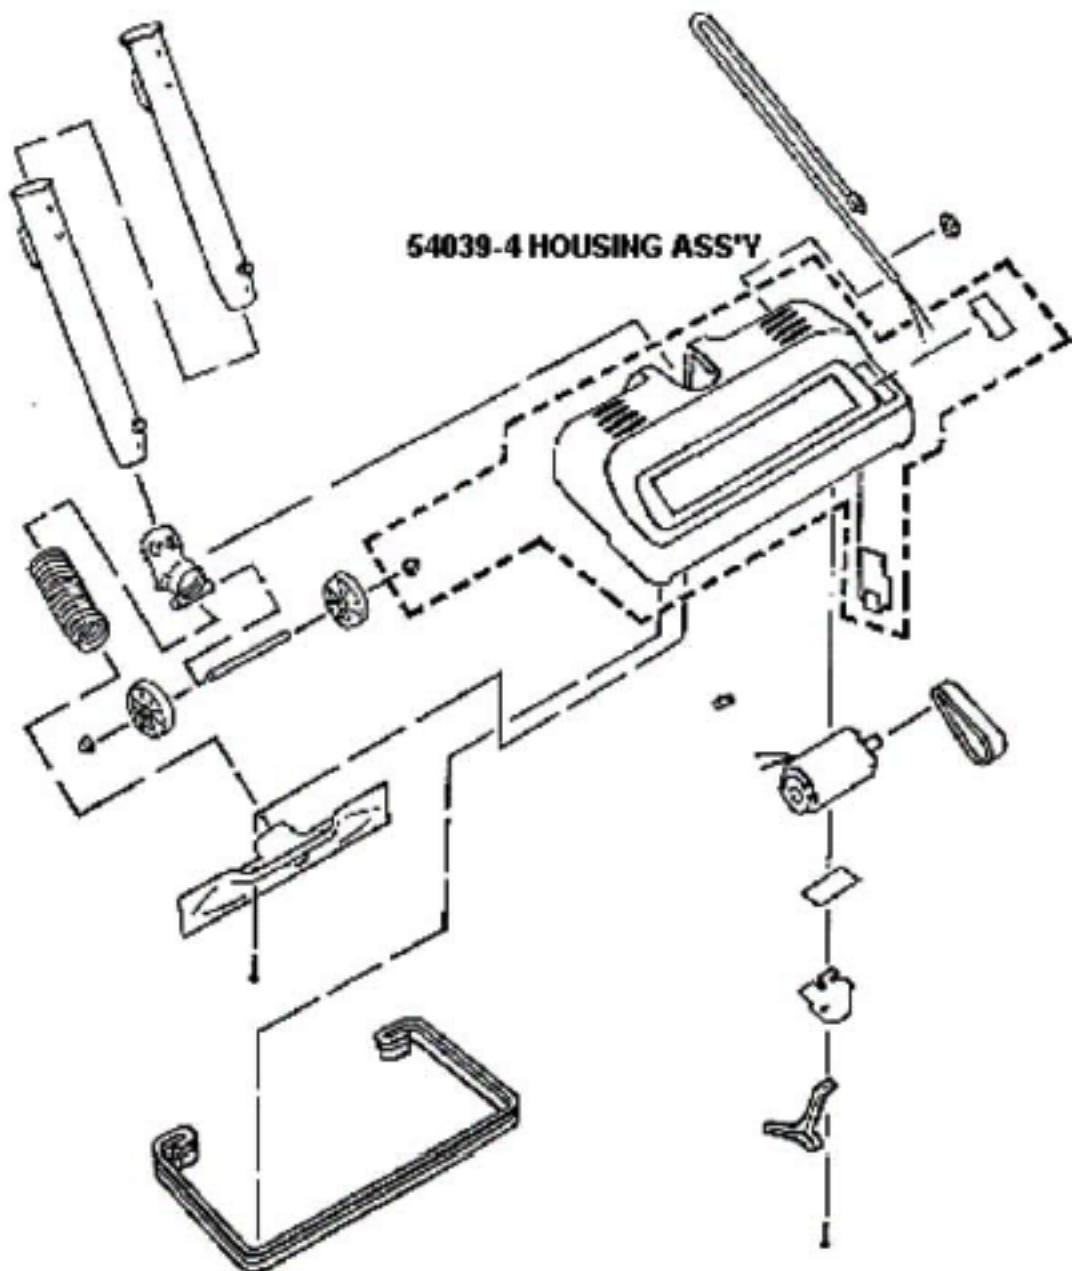

Available Replacement Parts for Eureka 6860A

ER-1422	BAG EUREKA 3 PACK
E-37657	FILTER, CANISTER, 1PK

THE FOLLOWING PARTS ARE NOT ILLUSTRATED:

57554A R.P.L.
57395 OWNER'S MANUAL
37665 WIRING DIAGRAM
49689 WIRING DIAGRAM
55919-1 SH. GAS.
57471-2 GASKET
14171 BAG

MAIN UNIT - 6860A - 860.21740

Ref #	Part	Description	Comments	Qty
1	14568-1	BAG COVER & GRPHCS ASSY -		
2	26440-1	WHEEL - REAR		
3	26651-4	CONNECTOR ASSEMBLY		
4	26673	MOTOR ASSEMBLY - PACKAGED		
5	26715	GASKET - MOTOR MOUNTING		
6	27009-2	BUTTON - LATCH		
7	37403-1	CASTER		
8	37657	FILTER - MOTOR		
9	37966	SOUND FOAM		
10	38071-2	CLIP - FURNITURE GUARD (R)		
11	38072-2	CLIP - FURNITURE GUARD (L)		
12	38079-2	GUARD - FURNITURE		
13	38083	EXHAUST FILTER		
14	53197-1	SCREW PACKAGE		
15	53214-2	WIRE SPLICE 5		
16	53238-8	SCREW PACKAGE		
17	55446	NUT - SWITCH		
18	55463	GASKET - MOTOR STACK		
19	55794	SPRING		
20	55919-1	GASKET - SHELL		
21	56146	THERMOSTAT		
22	56326-1	WIRE TUBE (NLA)		
23	56376	WASHER		
24	57471-2	GASKET-SHELL (57471-1)		
25	52358	PAPER BAG PKG ASSY (STYLE		

POWERHEAD - 6860A - 860.21740

Ref #	Part	Description	Comments	Qty
1	12578B-1	INLET - DIVIDER		
2	25789-3	HOSE		
3	26028-1	WINDOW - BELT		
4	35970-13	POLARIZED CORD & PLUG ASS		
5	36237A-8	GUARD - FURNITURE		
6	36555-3	WHEEL		
7	36769-13	HANDLE SOCKET ASSY		
8	36879-3	STRAIGHT WAND ASSEMBLY		
9	36943	BELT - DRIVE		
10	36954A	COVER - GROUNDING		
11	48334	AXLE - WHEEL (155314)		
12	49110A	GUARD - BELT		
13	53190-1	BUSHING - STRAIN RELIEF-P		
14	53200	AXLE BEARING PK (55505 (NLA)		
15	53214-2	WIRE SPLICE 5		
16	53238-8	SCREW PACKAGE		
17	54039-4	HOUSING & GRAPHICS ASSY -		