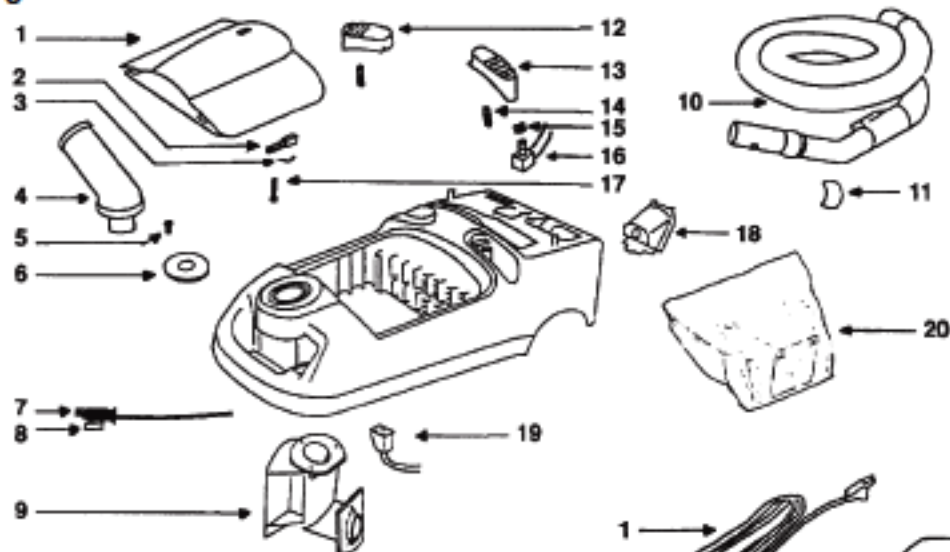

EUREKA Original & Replacement

WORLDVAC CANISTER

Model 6865A Shown

Figure A

Figure C

Figure B

Original & Replacement **EUREKA**

WORLDVAC CANISTER
Model 6865A Shown

Figure A

KEY	PART NO.	DESCRIPTION
1	E-54635-3	Bag Cover
2	E-37761-1	Bag Indicator Ass'y
3	E-56750	Clip
4	E-54655-2	Hose Connector Ass'y
5	E-53257-1	Screw
6	E-27380A-1	Swivel Hose Seal
7	E-38358-2	Cord & Plug
8	E-38368-1	Plug Clip
9	E-14905-2	Hose Plate
10	E-54545-1	Complete Hose Ass'y
11	E-34272-5	Bleeder
12	E-38386-2	Cord Reel Button
13	E-38386-2	Switch Button
14	E-55794	Spring
15	E-55446	Switch Nut
16	E-36341-2	Switch
17	E-53238-1	Screw
18	E-27367-1	Cord Guide
19	E-26730-8	Connector & Wire Ass'y
20	E-57698	Paper Bag Style "V" Filteraire 3 Pk
20	ER-1452	Paper Bag Style "V" Micron Filtration Envirocare 3 Pk

Figure C

KEY	PART NO.	DESCRIPTION
1	E-35970-18	Supply Cord
2	E-27397-1	Lens
3	E-53214-2	Wire Nut
4	E-38379-1	Handle Socket Ass'y
5	E-48815	Bulb
6	E-38484-1	Headlight Socket Ass'y
7	E-27398-1	Air Duct Cover Ass'y
8	E-38377	Motor Strap
9	E-57421-2	Wire & Terminal Ass'y
10	E-56180	Felt Washer
11	E-37434-2	Rear Wheel
12	E-53984-1	Wheel & Axle
13	E-54325-1	Brushroll Ass'y
13	ER-2015	Brushroll Ass'y
14	E-54672-4	Hood & Lens Ass'y
15	E-57992	Felt Gasket
16	E-53238-6	Screw
17	E-58065	Belt
18	E-54343-1	Motor Ass'y
19	E-14940-1	Foot Pedal
20	E-58169	Spring
21	E-27395-1	Powerhead Base Ass'y
22	E-38063	Belt Guard