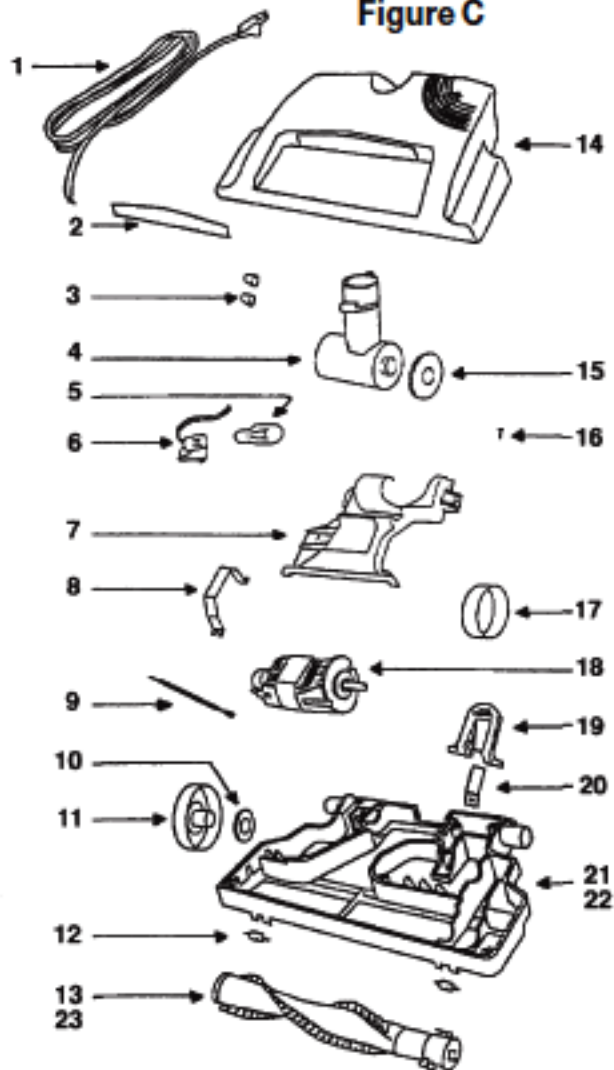

Available Replacement Parts for Eureka 6865A

e-58065	VACUUM BELT EUREKA BELT 2 PACK
E-37657	FILTER, CANISTER, 1PK
ER-2017	BRUSH ROLLER ROLL 54325-1
ER-1492	EUREKA STYLE V DVC PAPER BAGS (3 PACK)
155506	MOTOR

EUREKA Original & Replacement

WORLDVAC CANISTER

Model 6865A Shown

Figure A

Figure C

Figure B

Original & Replacement **EUREKA**

WORLDVAC CANISTER
Model 6865A Shown

Figure A

KEY	PART NO.	DESCRIPTION
1	E-54635-3	Bag Cover
2	E-37761-1	Bag Indicator Ass'y
3	E-56750	Clip
4	E-54655-2	Hose Connector Ass'y
5	E-53257-1	Screw
6	E-27380A-1	Swivel Hose Seal
7	E-38358-2	Cord & Plug
8	E-38368-1	Plug Clip
9	E-14905-2	Hose Plate
10	E-54545-1	Complete Hose Ass'y
11	E-34272-5	Bleeder
12	E-38386-2	Cord Reel Button
13	E-38386-2	Switch Button
14	E-55794	Spring
15	E-55446	Switch Nut
16	E-36341-2	Switch
17	E-53238-1	Screw
18	E-27367-1	Cord Guide
19	E-26730-8	Connector & Wire Ass'y
20	E-57698	Paper Bag Style "V" Filteraire 3 Pk
20	ER-1452	Paper Bag Style "V" Micron Filtration Envirocare 3 Pk

Figure C

KEY	PART NO.	DESCRIPTION
1	E-35970-18	Supply Cord
2	E-27397-1	Lens
3	E-53214-2	Wire Nut
4	E-38379-1	Handle Socket Ass'y
5	E-48815	Bulb
6	E-38484-1	Headlight Socket Ass'y
7	E-27398-1	Air Duct Cover Ass'y
8	E-38377	Motor Strap
9	E-57421-2	Wire & Terminal Ass'y
10	E-56180	Felt Washer
11	E-37434-2	Rear Wheel
12	E-53984-1	Wheel & Axle
13	E-54325-1	Brushroll Ass'y
13	ER-2015	Brushroll Ass'y
14	E-54672-4	Hood & Lens Ass'y
15	E-57992	Felt Gasket
16	E-53238-6	Screw
17	E-58065	Belt
18	E-54343-1	Motor Ass'y
19	E-14940-1	Foot Pedal
20	E-58169	Spring
21	E-27395-1	Powerhead Base Ass'y
22	E-38063	Belt Guard