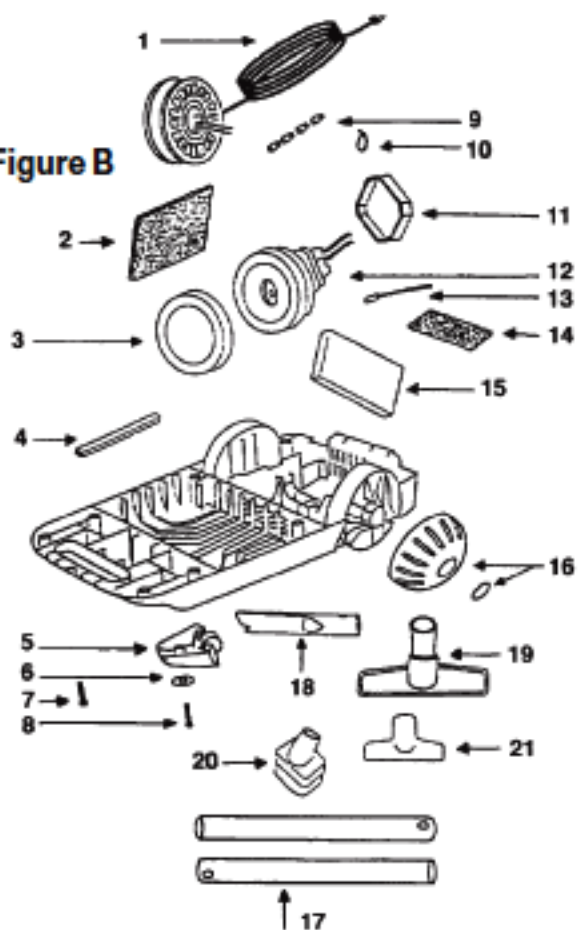

Available Replacement Parts for Eureka 6865A

e-58065	VACUUM BELT EUREKA BELT 2 PACK
E-37657	FILTER, CANISTER, 1PK
ER-2017	BRUSH ROLLER ROLL 54325-1
ER-1492	EUREKA STYLE V DVC PAPER BAGS (3 PACK)
155506	MOTOR

EUREKA Original & Replacement

WORLDVAC CANISTER

Model 6865A Shown

Figure A

Figure C

Figure B

Original & Replacement **EUREKA**

WORLDVAC CANISTER
Model 6865A Shown

Figure A

KEY	PART NO.	DESCRIPTION
1	E-54635-3	Bag Cover
2	E-37761-1	Bag Indicator Ass'y
3	E-56750	Clip
4	E-54655-2	Hose Connector Ass'y
5	E-53257-1	Screw
6	E-27380A-1	Swivel Hose Seal
7	E-38358-2	Cord & Plug
8	E-38368-1	Plug Clip
9	E-14905-2	Hose Plate
10	E-54545-1	Complete Hose Ass'y
11	E-34272-5	Bleeder
12	E-38386-2	Cord Reel Button
13	E-38386-2	Switch Button
14	E-55794	Spring
15	E-55446	Switch Nut
16	E-36341-2	Switch
17	E-53238-1	Screw
18	E-27367-1	Cord Guide
19	E-26730-8	Connector & Wire Ass'y
20	E-57698	Paper Bag Style "V" Filteraire 3 Pk
20	ER-1452	Paper Bag Style "V" Micron Filtration Envirocare 3 Pk

Figure C

KEY	PART NO.	DESCRIPTION
1	E-35970-18	Supply Cord
2	E-27397-1	Lens
3	E-53214-2	Wire Nut
4	E-38379-1	Handle Socket Ass'y
5	E-48815	Bulb
6	E-38484-1	Headlight Socket Ass'y
7	E-27398-1	Air Duct Cover Ass'y
8	E-38377	Motor Strap
9	E-57421-2	Wire & Terminal Ass'y
10	E-56180	Felt Washer
11	E-37434-2	Rear Wheel
12	E-53984-1	Wheel & Axle
13	E-54325-1	Brushroll Ass'y
13	ER-2015	Brushroll Ass'y
14	E-54672-4	Hood & Lens Ass'y
15	E-57992	Felt Gasket
16	E-53238-6	Screw
17	E-58065	Belt
18	E-54343-1	Motor Ass'y
19	E-14940-1	Foot Pedal
20	E-58169	Spring
21	E-27395-1	Powerhead Base Ass'y
22	E-38063	Belt Guard