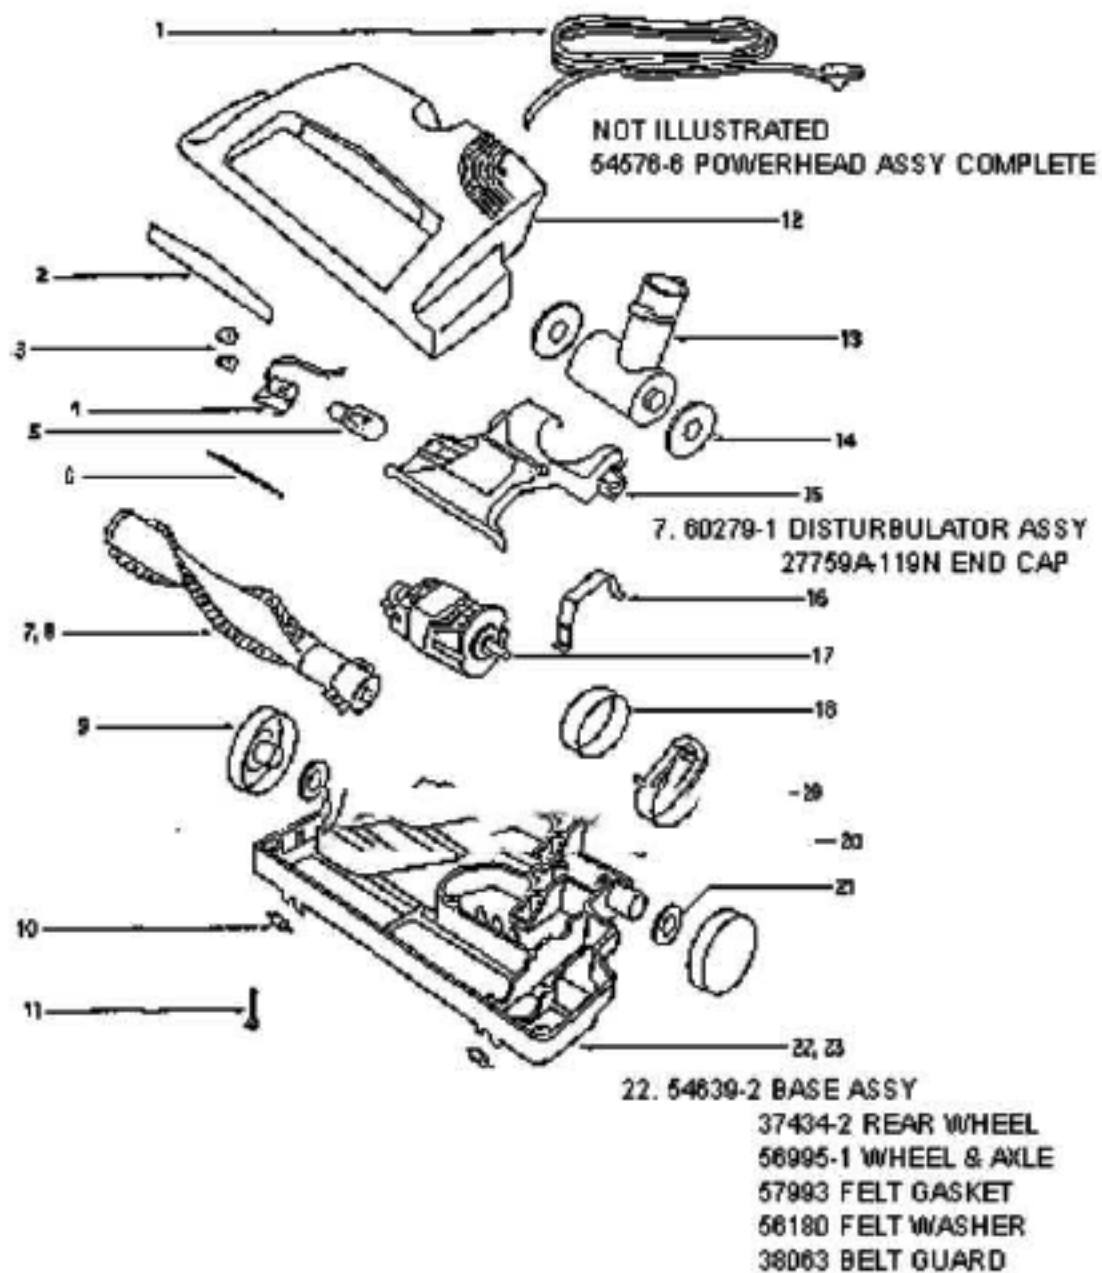

27. 61117-1 LOWER SHELL ASSY
 37403-1 CASTER ASSY
 56376 WASHER
 27386-1 REAR WHEEL

Ref #	Part	Description	Comments	Qty
1	54635-20	BAG COVER & GRAPHICS - PK		
2	37761A-1	BAG INDICATOR ASSEMBLY		
3	56750-1	CLIP - BAG INDICATOR		
4	53238-1	SCREW PACKAGE		
5	27380B-119N	SEAL - SWIVEL HOSE		
6	60869-9	UPPER SHELL ASSY - PACKAG		
8	14905A-119N	PLATE - HOSE		
9	46713-5	TIE - CABLE		
10	28032	GASKET - MOTOR MOUNTING		
11	60845-1	MOTOR ASSEMBLY - PACKAGED		
12	37710-1	FILTER - EXHAUST		
13	56326-1	TUBE - WIRE		
14	53197-1	SCREW PACKAGE		
15	37403-1	CASTER		
17	55794	SPRING		
18	38386-8	SWITCH BUTTON		
19	36341-2	SWITCH - PUSH		
20	38387-8	CORD RELEASE BUTTON		
21	35771-20	SUPPLY CORD ASSEMBLY		
22	37657	FILTER - MOTOR		
23	60192-1	WIRE SPLICE 5 - PKG OF 5		
24	55463	GASKET - MOTOR STACK		
25	59717	THERMOSTAT & TERMINAL ASS		
25	59717	THERMOSTAT & TERMINAL ASS		
26	37966	SOUND FOAM		
27	61117-1	LOWER SHELL ASSEMBLY - PK	Includes items 15, 16 & 28	
28	27366-1	WHEEL - REAR		
4	27366-1	WHEEL - REAR		
29	53238-8	SCREW PACKAGE	pkg of 10	
7	26730-8	CONNECTOR & WIRE ASSEMBLY		
16	56376	WASHER		

NOT ILLUSTRATED
26986-5 CORD CHANNEL

9. 60791-2 HOSE ASSY COMPLETE

38346-2 SWITCH & CONNECTOR ASSY

60852-1 HANDLE ASSY-2 WIRE

38914-308N BLEEDER

38358-2 CORD ASSY

38368-1 PLUG CLIP

54655-2 HOSE CONNECTOR ASSY

38357-1 CONNECTOR RING

Ref #	Part	Description	Comments	Qty
1	38346-2	SWITCH & CONNECTOR ASSEMB		
4	38284-3	UPHOLSTERY NOZZLE ASSEMBL		
5	26708-119N	TOOL - CREVICE		
6	28303-1	FLOOR & WALL BRUSH ASSEMB		
7	54505-3	DUSTING BRUSH - PACKAGED		
8	53257-1	SCREWS - PACKAGE 10		
9	60791-2	HOSE ASSEMBLY - CARTONED	includes items 1,2,3,10,11,12 & 13	
11	38368-1	CLIP - PLUG		
10	38358-2	CORD & PLUG ASSY		
14	36879-5	STRAIGHT WAND ASSEMBLY		
15	37738-5	UPPER WAND ASSEMBLY		
16	57698	PAPER BAG - STYLE V FA	pkg of 3	
17	70227	OWNERS GUIDE		
2	60852-1	HANDLE ASSEMBLY - PACKAGE		
3	38914-308N	COVER - BLEEDER		
12	54655-2	CONNECTOR ASSY - HOSE (CR		
13	38357-1	RING - CONNECTOR		