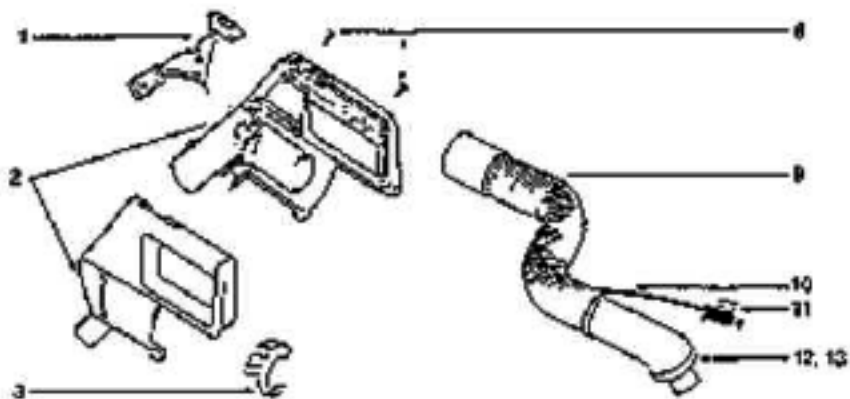

NOT ILLUSTRATED
 58764 TOOL PAK COVER
 55446 SWITCH NUT
 57691-1 WIRE & TERMINAL ASSY
 57691-2 WIRE & TERMINAL ASSY
 57691-3 WIRE & TERMINAL ASSY
 59994 WIRING SHIELD
 14656-7 CORD REEL ASSY
 35771-20 CORD ASSY

27. 61117-1 LOWER SHELL ASSY
 37403-1 CASTER ASSY
 56376 WASHER
 27386-1 REAR WHEEL

Ref #	Part	Description	Comments	Qty
1	54635-20	BAG COVER & GRAPHICS - PK		
2	37761A-1	BAG INDICATOR ASSEMBLY		
3	56750-1	CLIP - BAG INDICATOR		
4	53238-1	SCREW PACKAGE		
5	27380B-119N	SEAL - SWIVEL HOSE		
6	60869-9	UPPER SHELL ASSY - PACKAG		
8	14905A-119N	PLATE - HOSE		
9	46713-5	TIE - CABLE		
10	28032	GASKET - MOTOR MOUNTING		
11	60845-1	MOTOR ASSEMBLY - PACKAGED		
12	37710-1	FILTER - EXHAUST		
13	56326-1	TUBE - WIRE		
14	53197-1	SCREW PACKAGE		
15	37403-1	CASTER		
17	55794	SPRING		
18	38386-8	SWITCH BUTTON		
19	36341-2	SWITCH - PUSH		
20	38387-8	CORD RELEASE BUTTON		
21	35771-20	SUPPLY CORD ASSEMBLY		
22	37657	FILTER - MOTOR		
23	60192-1	WIRE SPLICE 5 - PKG OF 5		
24	55463	GASKET - MOTOR STACK		
25	59717	THERMOSTAT & TERMINAL ASS		
25	59717	THERMOSTAT & TERMINAL ASS		
26	37966	SOUND FOAM		
27	61117-1	LOWER SHELL ASSEMBLY - PK	Includes items 15, 16 & 28	
28	27366-1	WHEEL - REAR		
4	27366-1	WHEEL - REAR		
29	53238-8	SCREW PACKAGE	pkg of 10	
7	26730-8	CONNECTOR & WIRE ASSEMBLY		
16	56376	WASHER		

38357-1 CONNECTOR RING

Ref #	Part	Description	Comments	Qty
1	38346-2	SWITCH & CONNECTOR ASSEMB		
4	38284-3	UPHOLSTERY NOZZLE ASSEMBL		
5	26708-119N	TOOL - CREVICE		
6	28303-1	FLOOR & WALL BRUSH ASSEMB		
7	54505-3	DUSTING BRUSH - PACKAGED		
8	53257-1	SCREWS - PACKAGE 10		
9	60791-2	HOSE ASSEMBLY - CARTONED	includes items 1,2,3,10,11,12 & 13	
11	38368-1	CLIP - PLUG		
10	38358-2	CORD & PLUG ASSY		
14	36879-5	STRAIGHT WAND ASSEMBLY		
15	37738-5	UPPER WAND ASSEMBLY		
16	57698	PAPER BAG - STYLE V FA	pkg of 3	
17	70227	OWNERS GUIDE		
2	60852-1	HANDLE ASSEMBLY - PACKAGE		
3	38914-308N	COVER - BLEEDER		
12	54655-2	CONNECTOR ASSY - HOSE (CR		
13	38357-1	RING - CONNECTOR		