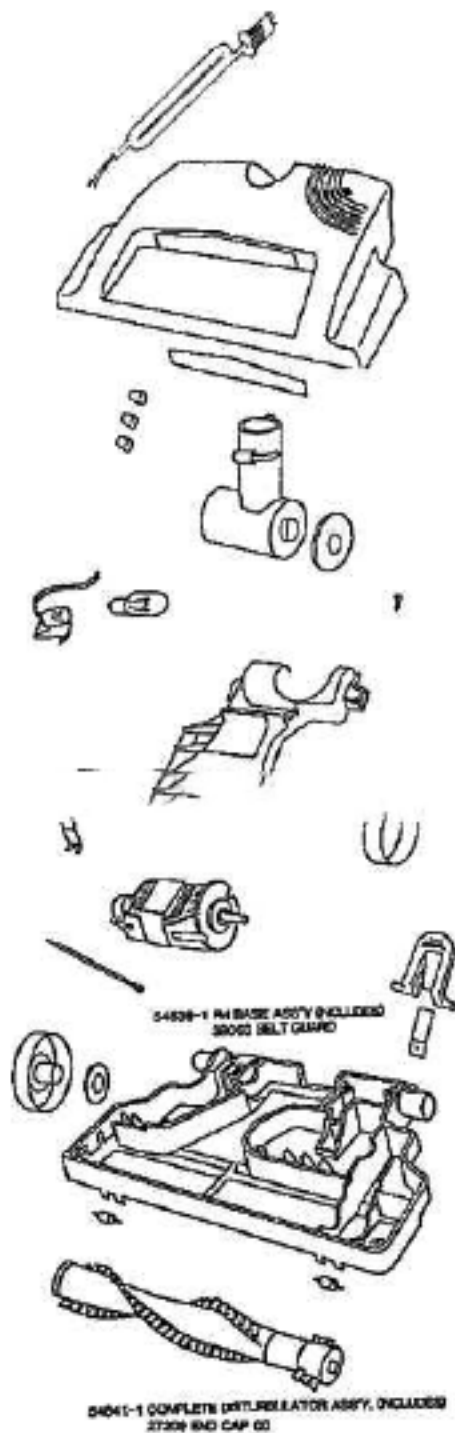

Ref #	Part	Description	Comments	Qty
1	14905-2	PLATE - HOSE		
2	26730-8	CONNECTOR & WIRE ASSEMBLY		
3	27367-1	GUIDE - CORD		
4	27380A-1	SEAL - SWIVEL HOSE		
5	36341-2	SWITCH - PUSH		
6	37761-1	BAG INDICATOR ASSEMBLY		
7	37789-9	COVER - BLEEDER		
8	38346	SWITCH & CONNECTOR ASSEMB		
9	38358-2	CORD & PLUG ASSY		
10	38368-1	CLIP - PLUG		
11	38386-3	BUTTON		
12	38387-2	BUTTON		
13	53238-1	SCREW PACKAGE		
14	53257-1	SCREWS - PACKAGE 10		
15	54009-12	HANDLE ASSY 2 WIRE (PACKA		
16	54544-1	HOSE ASSEMBLY - CARTONED		
17	54635-4	BAG COVER & GRAPHICS - PK		
18	54637-2	CONNECTOR ASSY - HOSE (CR		
19	54642-1	TOOL PAK COVER ASSEMBLY		
20	54643-1	HOSE ASSEMBLY - CARTONED		
21	55446	NUT - SWITCH		
22	55794	SPRING		
23	56750	CLIP - BAG INDICATOR		
24	57698	PAPER BAG - STYLE V FA		

Ref #	Part	Description	Comments	Qty
1	14656-7	CORD REEL ASSEMBLY		
2	26715A	GASKET - MOTOR MOUNTING		
3	27366-1	WHEEL - REAR		
4	37403-1	CASTER		
5	37657	FILTER - MOTOR		
6	37710-1	FILTER - EXHAUST		
7	37966	SOUND FOAM		
8	38363-1	WHEEL - REAR		
9	53141	TIE - CABLE		
10	53197-1	SCREW PACKAGE		
11	53214-2	WIRE SPLICE 5		
12	53238-8	SCREW PACKAGE		
13	54404	MOTOR ASSY - CTND		
14	55483	GASKET - MOTOR STACK		
15	56326-1	TUBE - WIRE		
16	56376	WASHER		
17	57720	THERMOSTAT		

Ref #	Part	Description	Comments	Qty
1	14940-1	PEDAL - FOOT		
2	27397-1	LENS - HOOD		
3	27398-1	AIR DUCT COVER ASSEMBLY		
4	37434-1	WHEEL - REAR		
5	37751-2	CORD & PLUG ASSEMBLY		
6	38083	GUARD - BELT		
7	38377	STRAP - MOTOR		
8	38379-1	HANDLE SOCKET ASSEMBLY		
9	38484-1	HEADLIGHT SOCKET ASSEMBLY		
10	48815	LAMP - HEADLIGHT		
11	53214-2	WIRE SPLICE 5		
12	53238-8	SCREW PACKAGE		
13	53984-1	WHEEL & AXLE PACKAGE - FR		
14	54343-1	MOTOR ASSEMBLY - PACKAGED		
15	54639-1	POWERHEAD HOOD/BASE KIT		
16	54641-1	DISTURBULATOR ASSY - CART		
17	56180	FELT WASHER		
18	57421-2	WIRE & TERMINAL ASSEMBLY		
19	57992	GASKET - FELT		
20	58065	BELT - STYLE AR		
21	58169	SPRING		